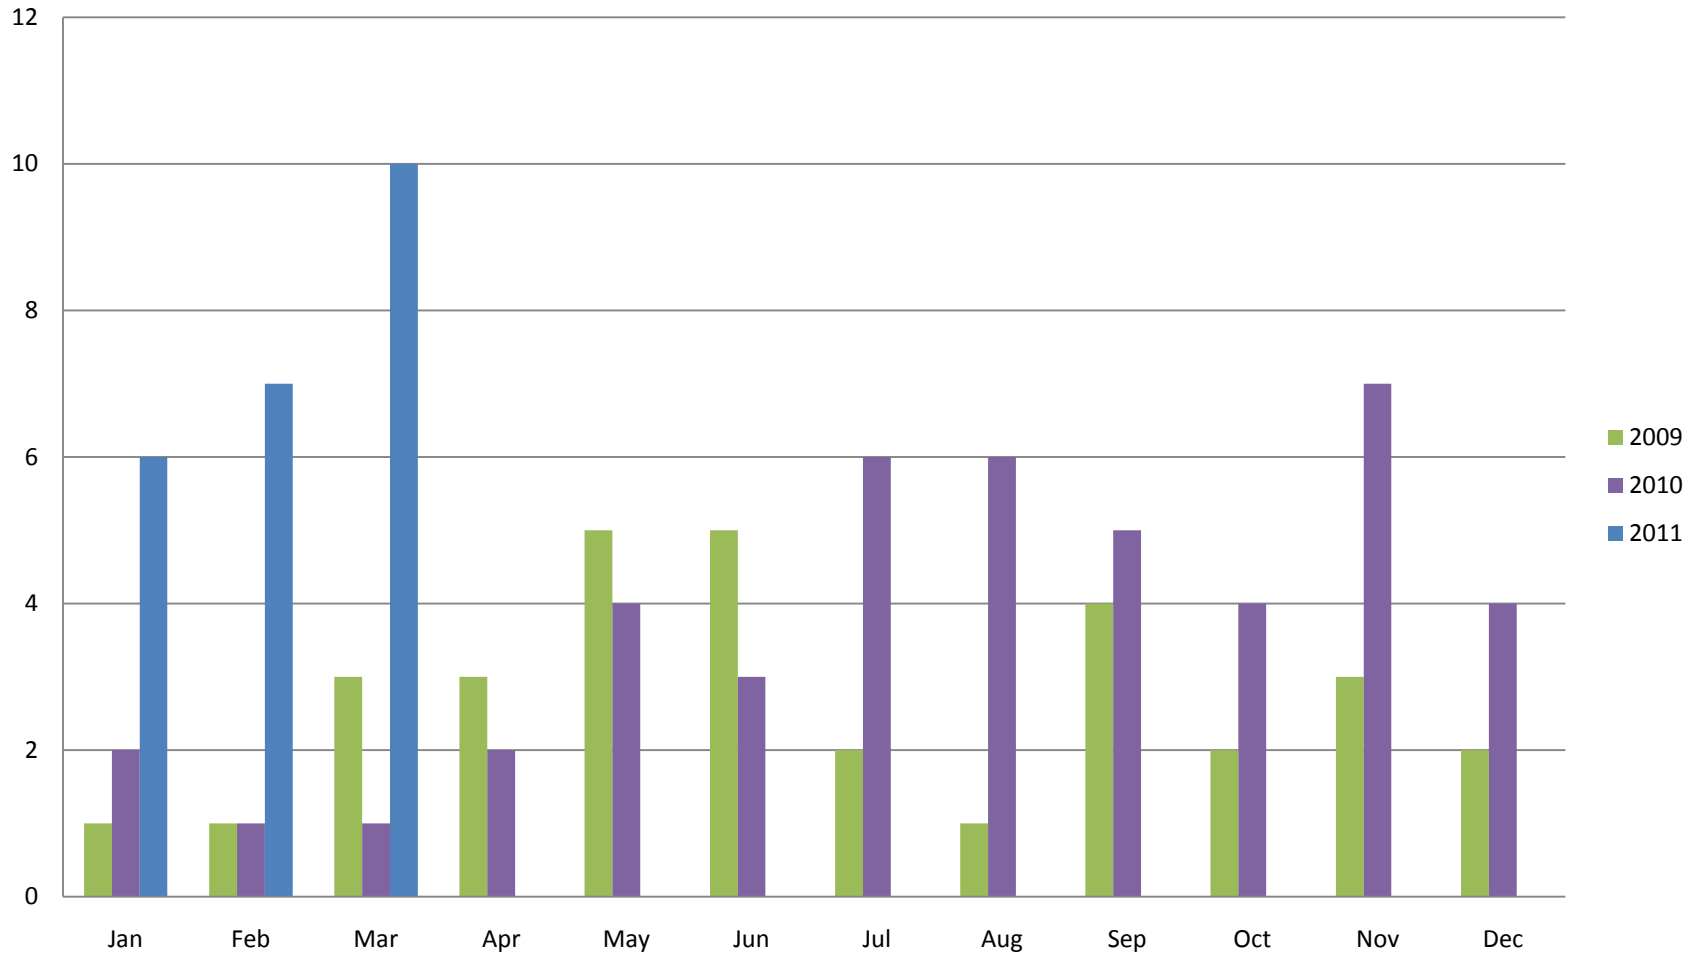

Whistler Phase II Condo Sales - Monthly