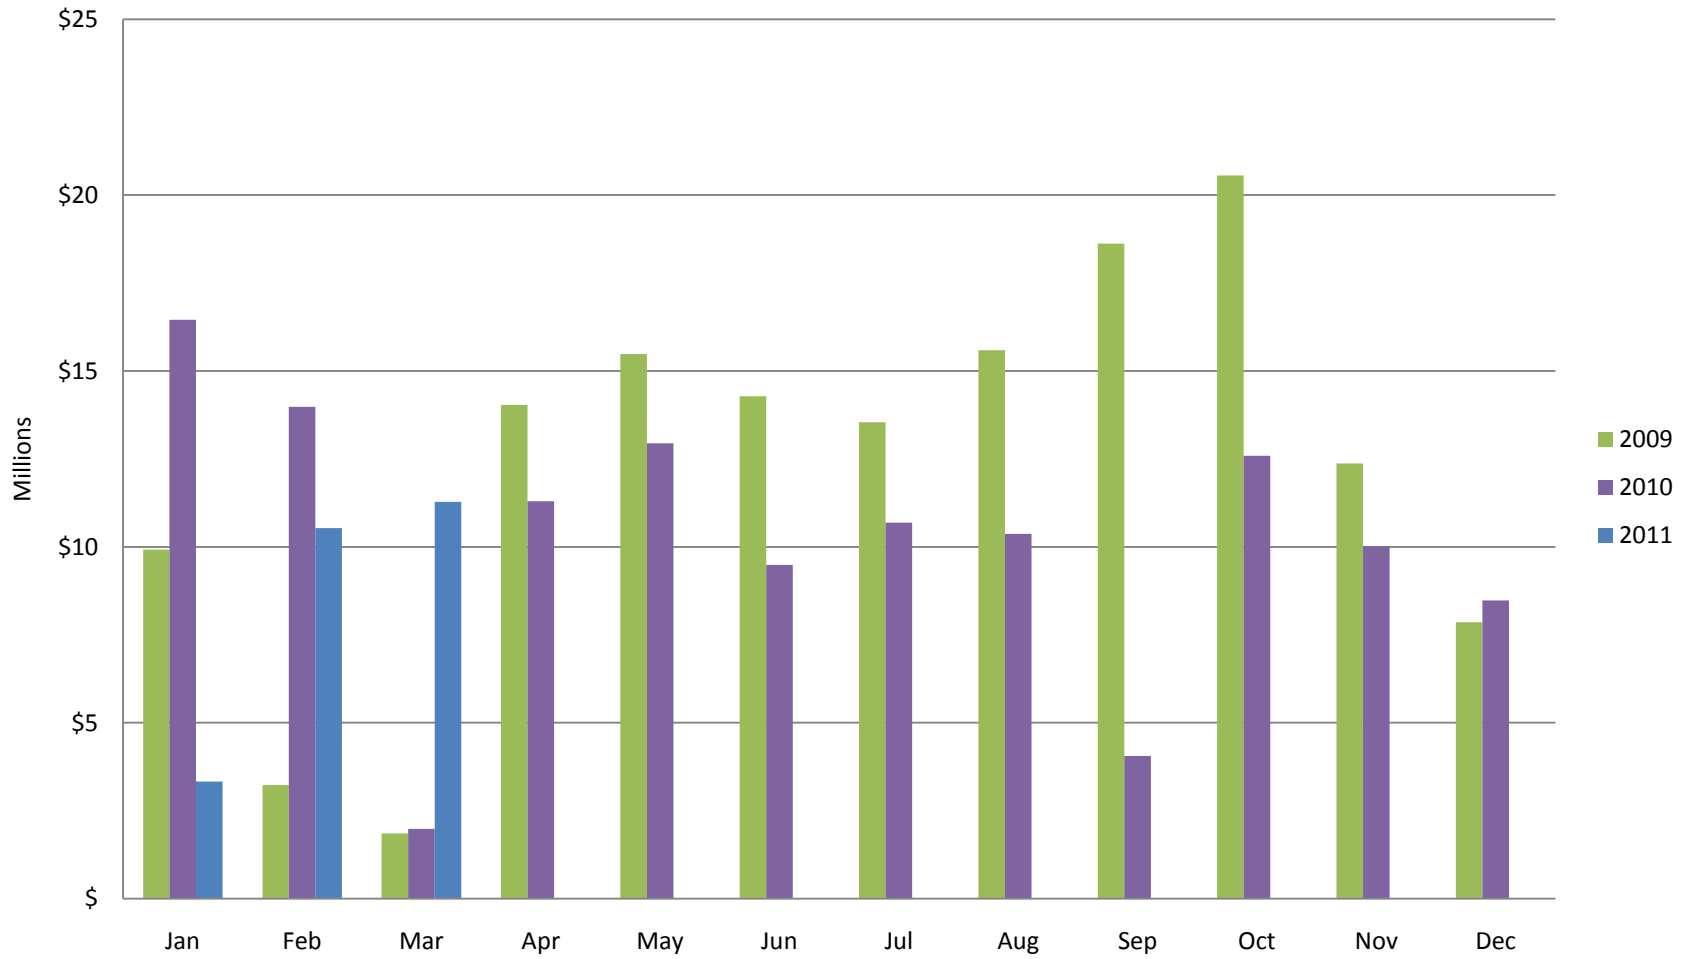

Whistler Chalet Sales - Monthly $