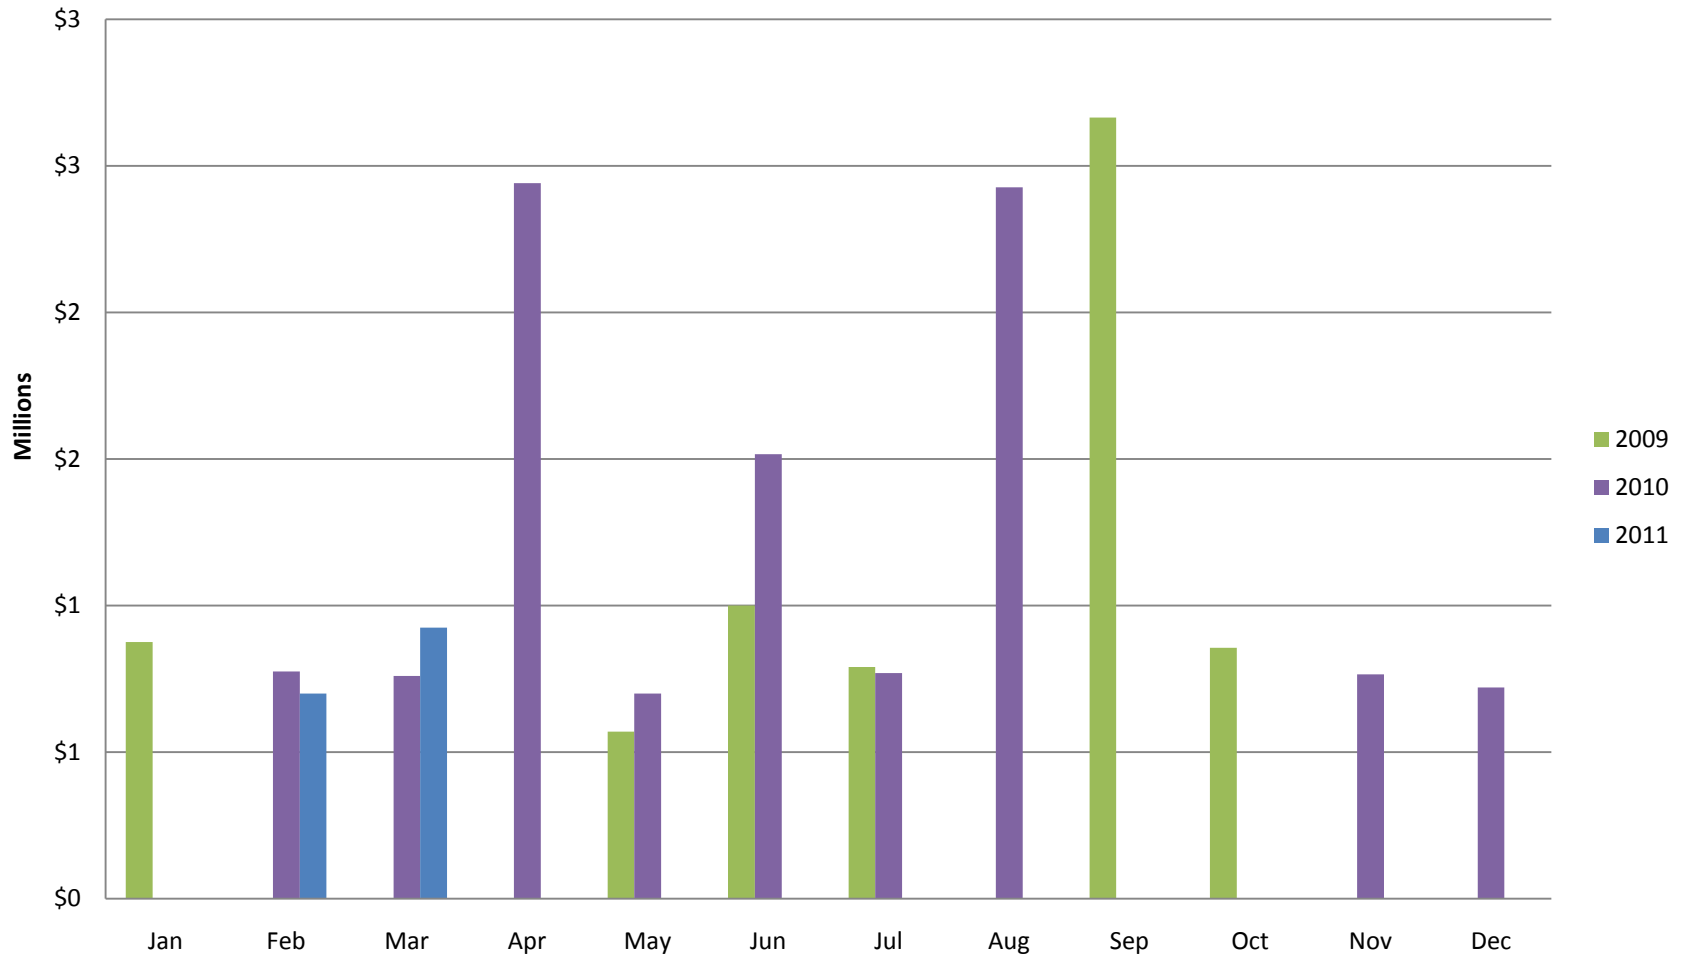

Whistler Duplex Sales - Monthly $