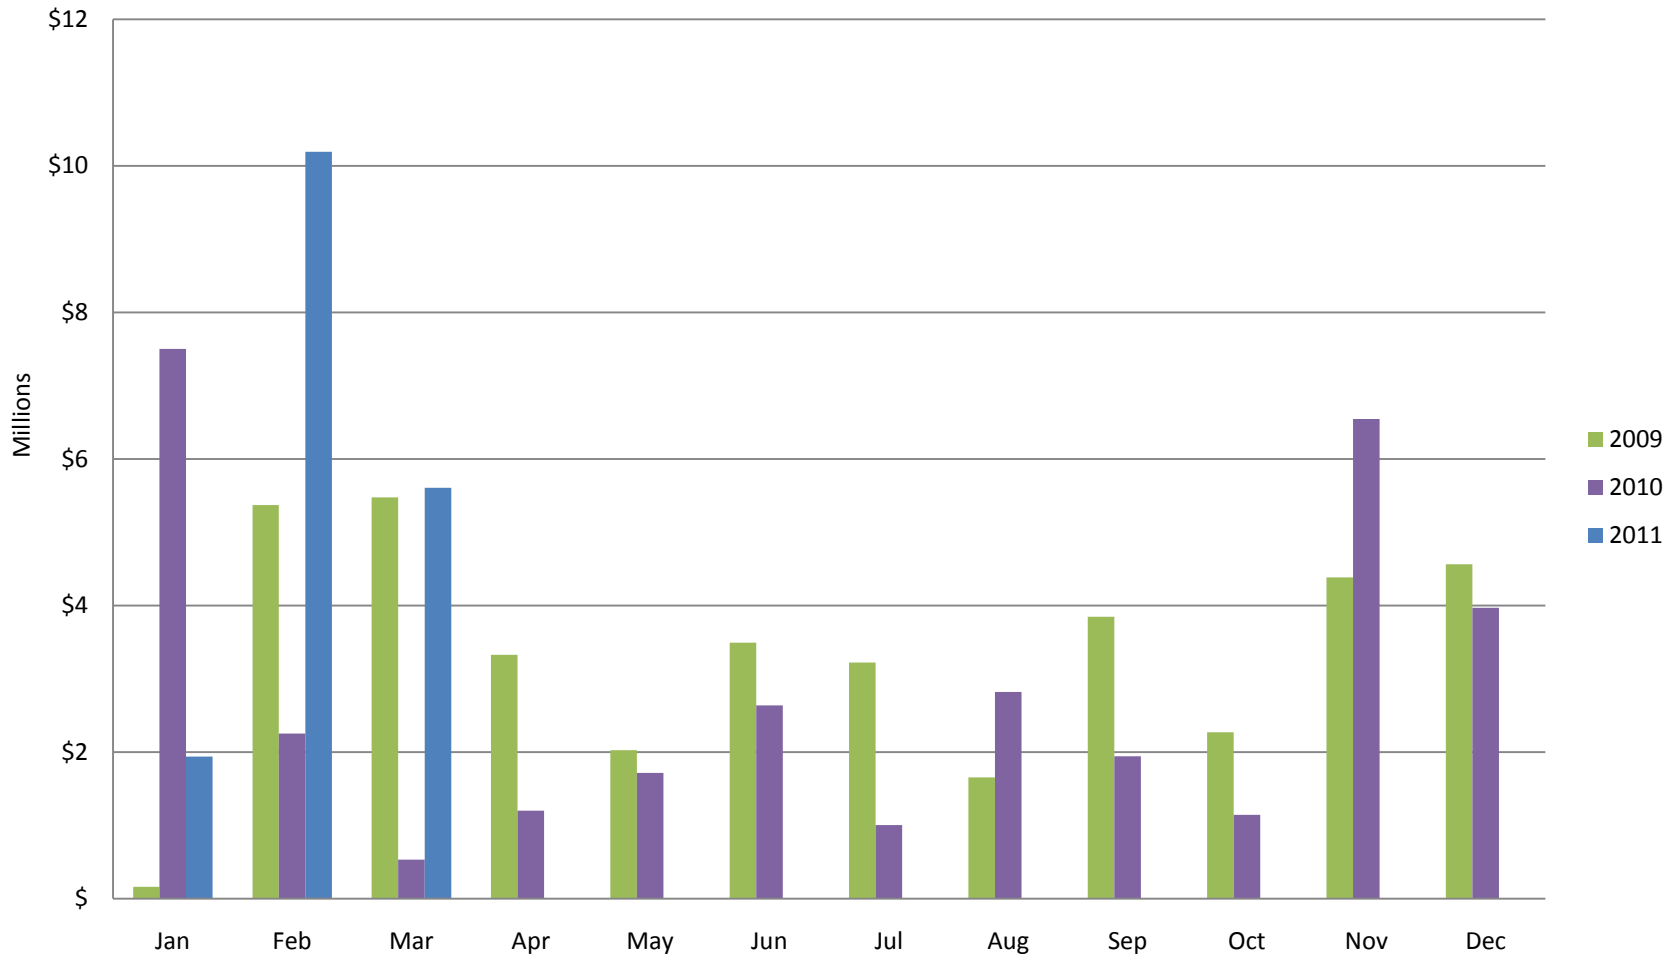

Whistler Phase I Condo Sales - Monthly $