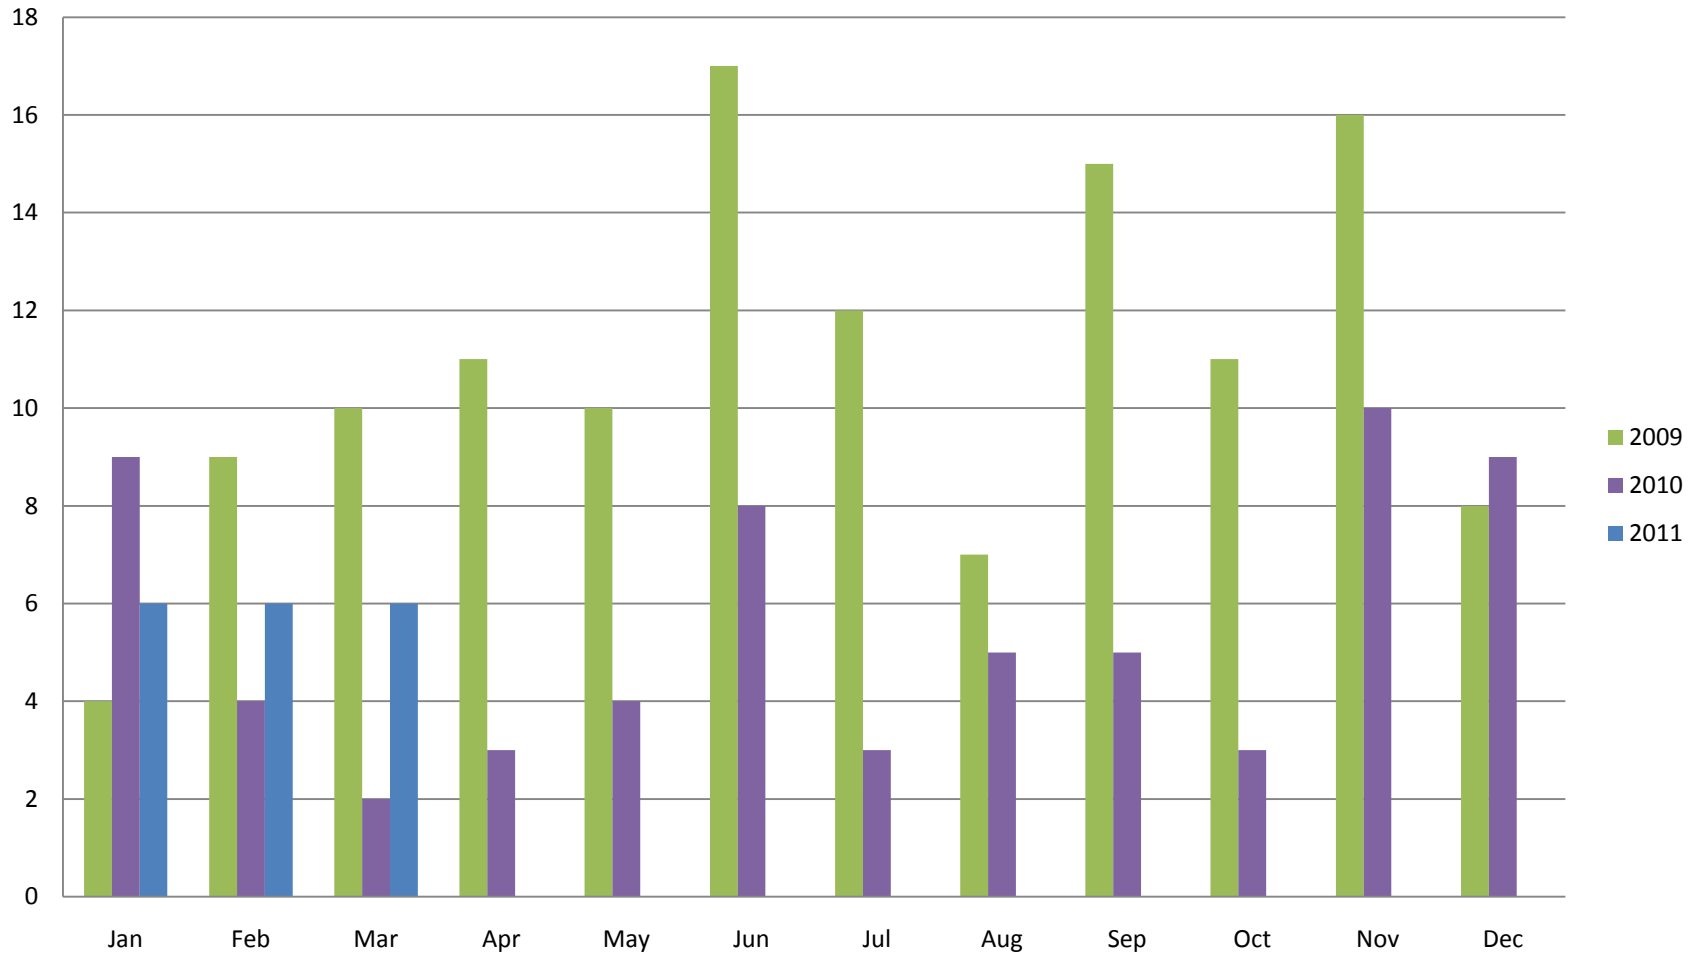

Whistler Phase I Condo Sales - Monthly