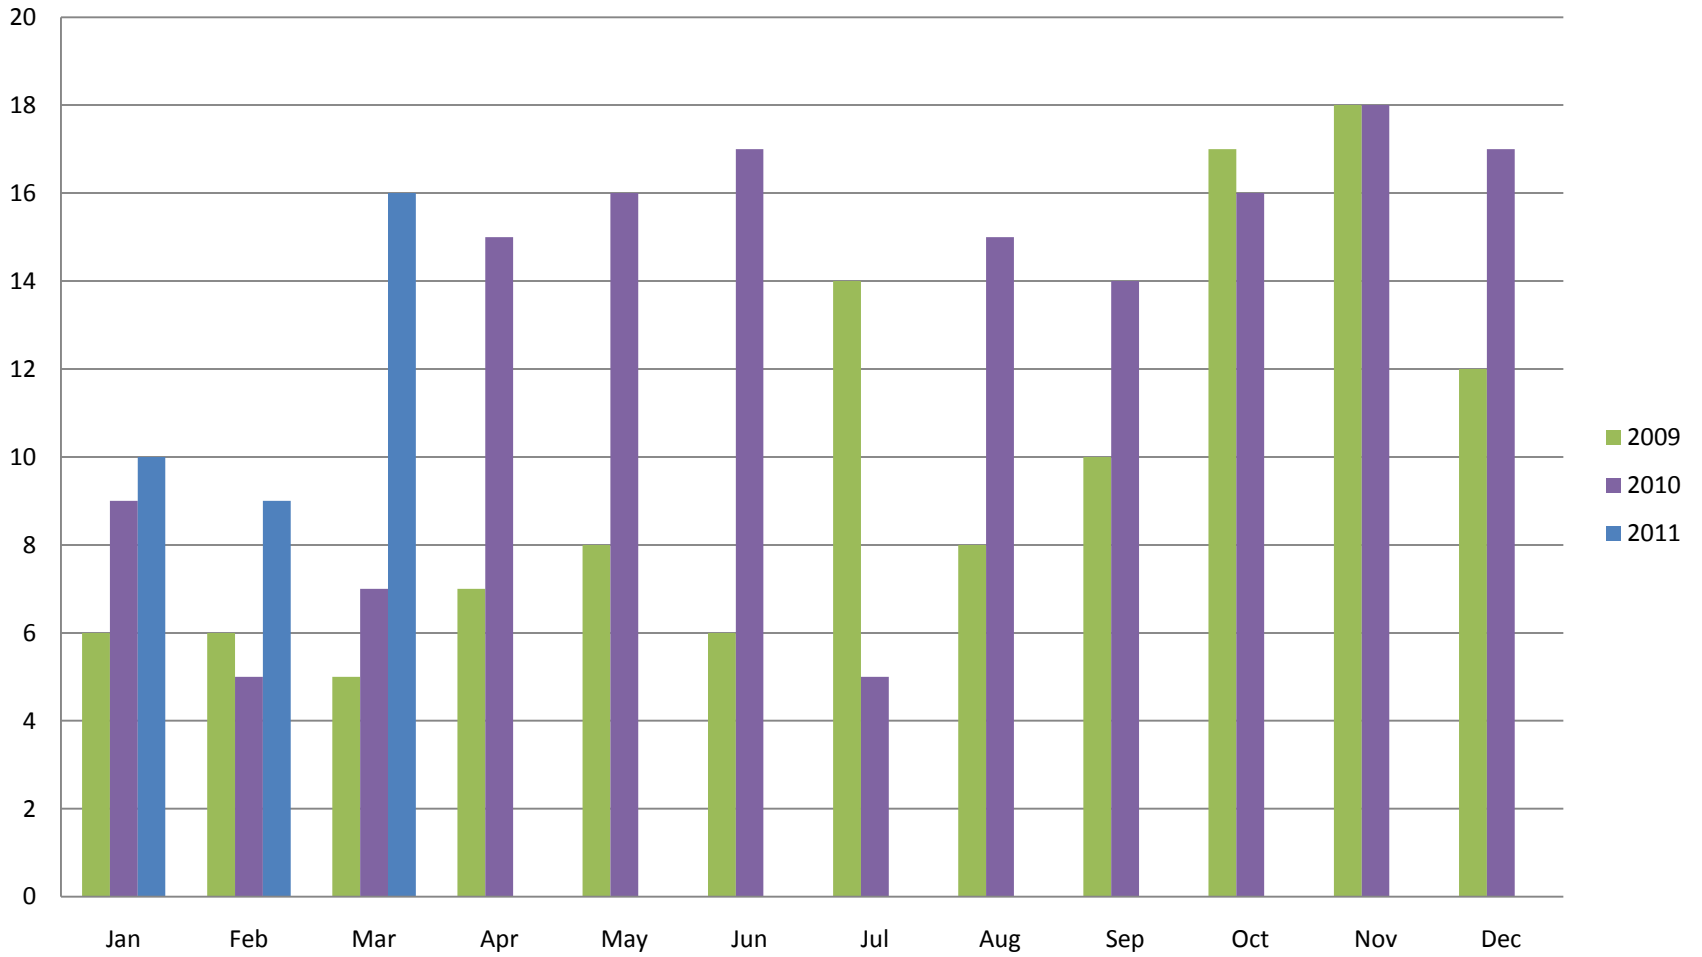

Whistler Townhouse Sales - Monthly