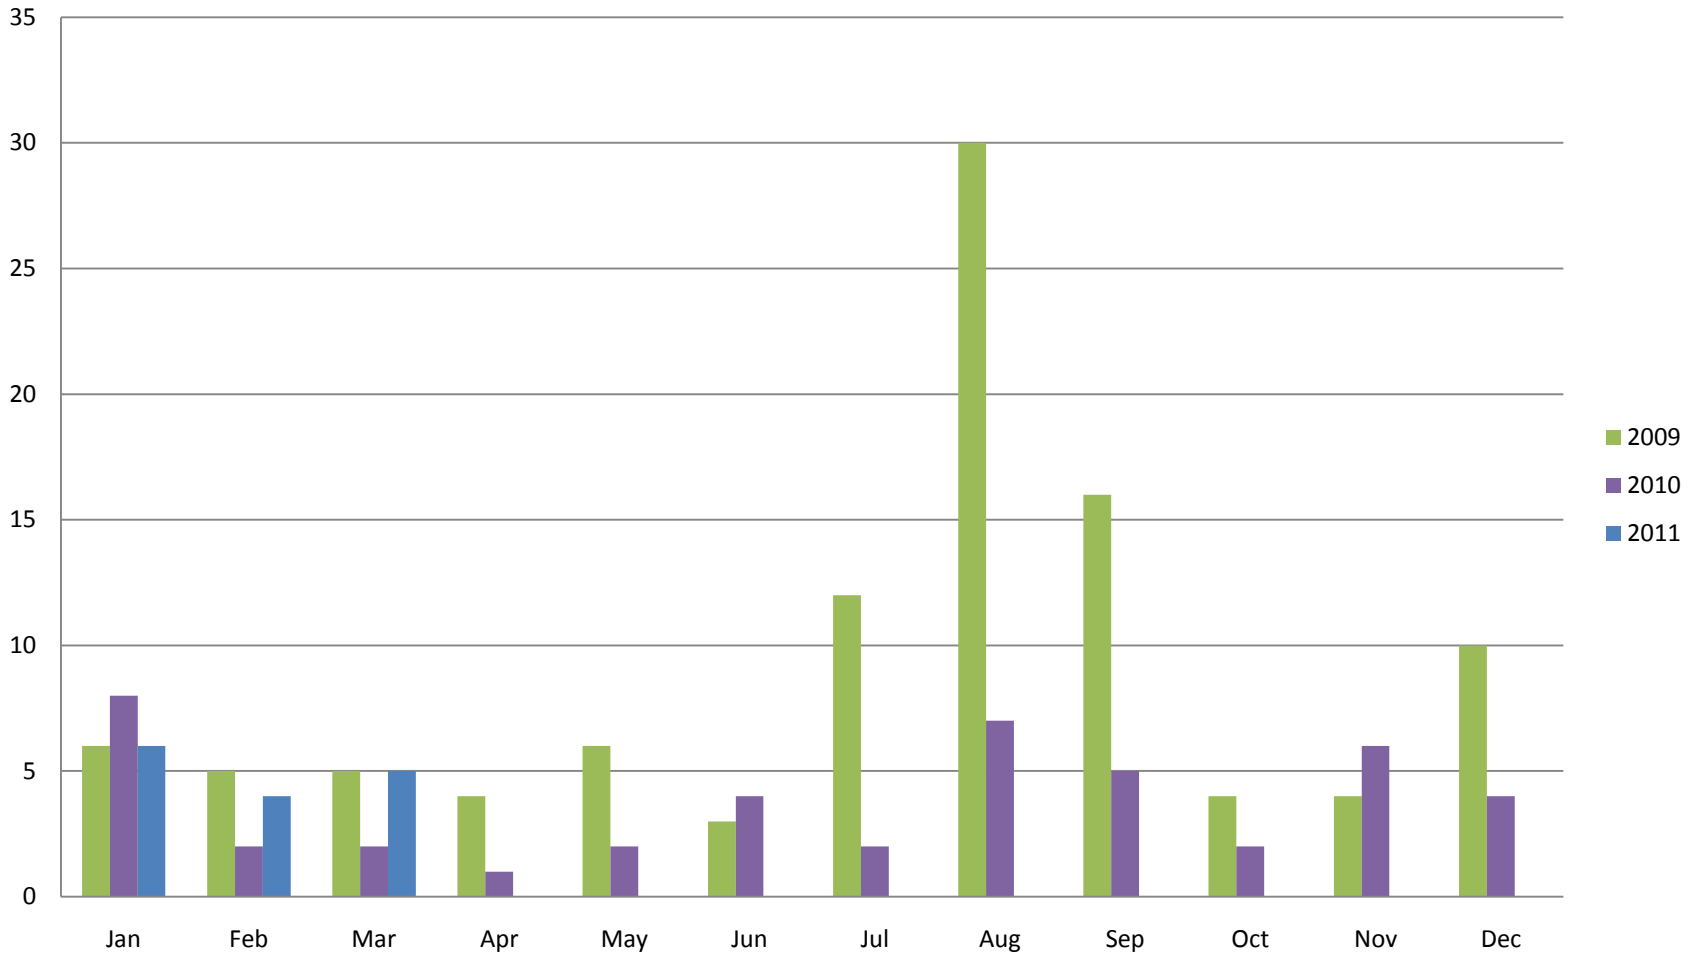

Whistler Phase II Condo Sales - Monthly \$

Whistler Phase II Condo Sales - Monthly

Whistler Duplex Sales - Monthly \$

Whistler Duplex Sales - Monthly

Whistler Shared Owner Sales - Monthly \$

Whistler Shared Owner Sales - Monthly