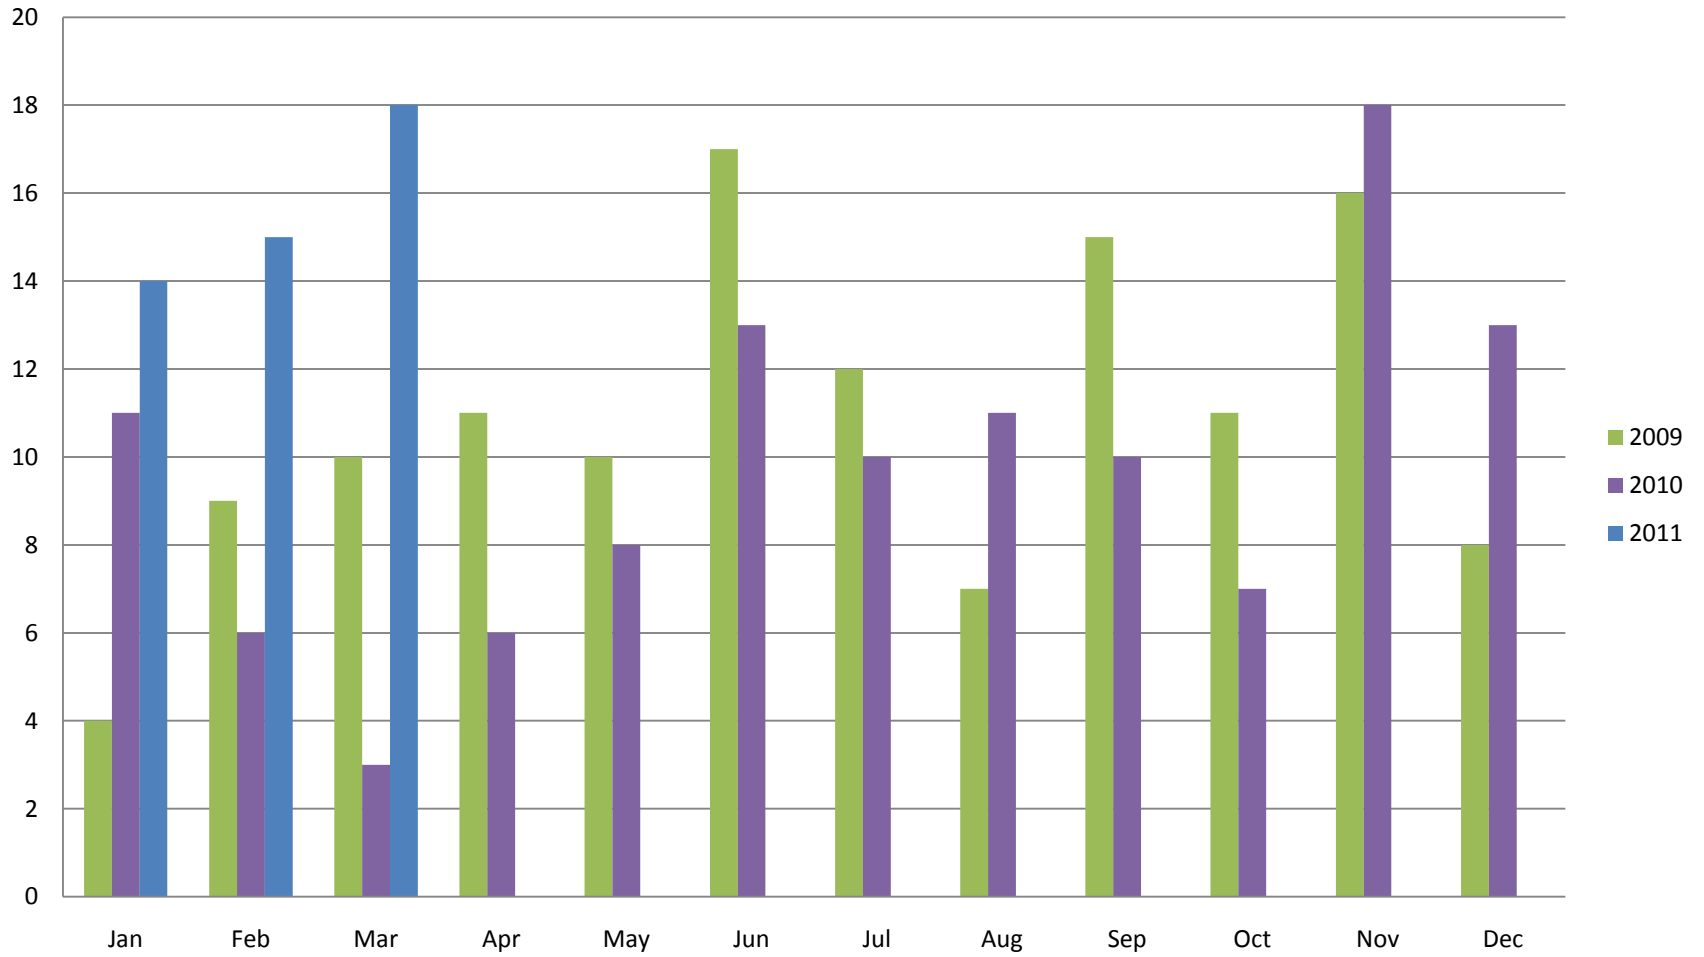

Whistler Condominium Sales - Monthly