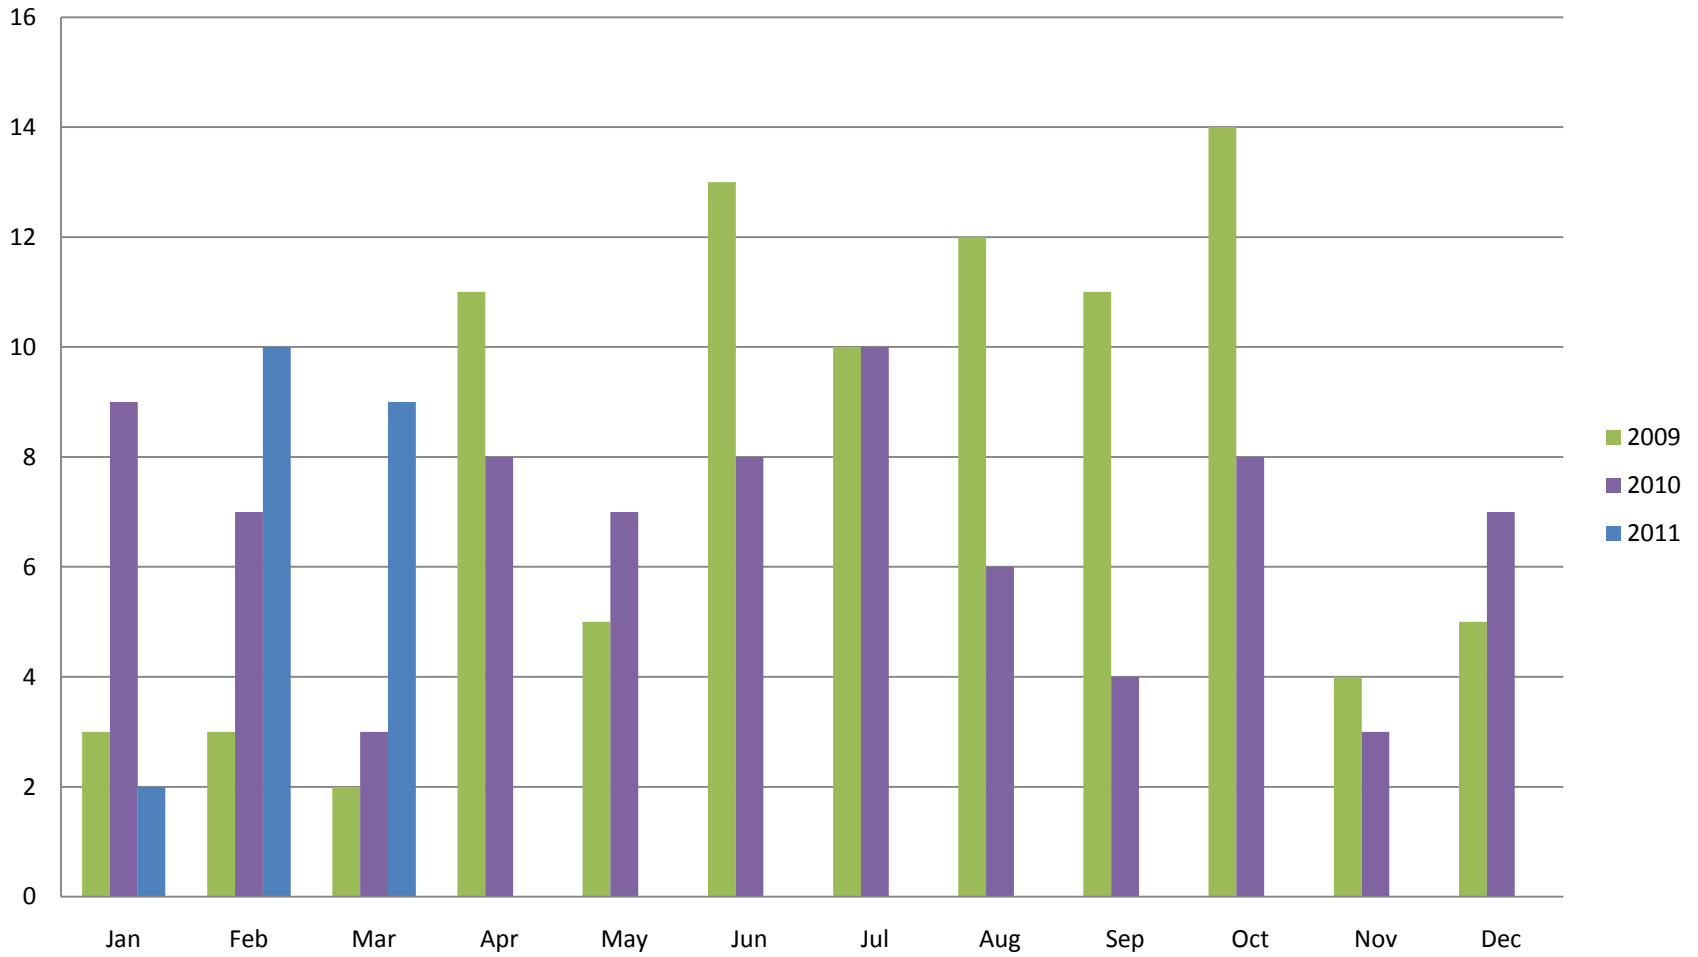

Whistler Chalet Sales - Monthly