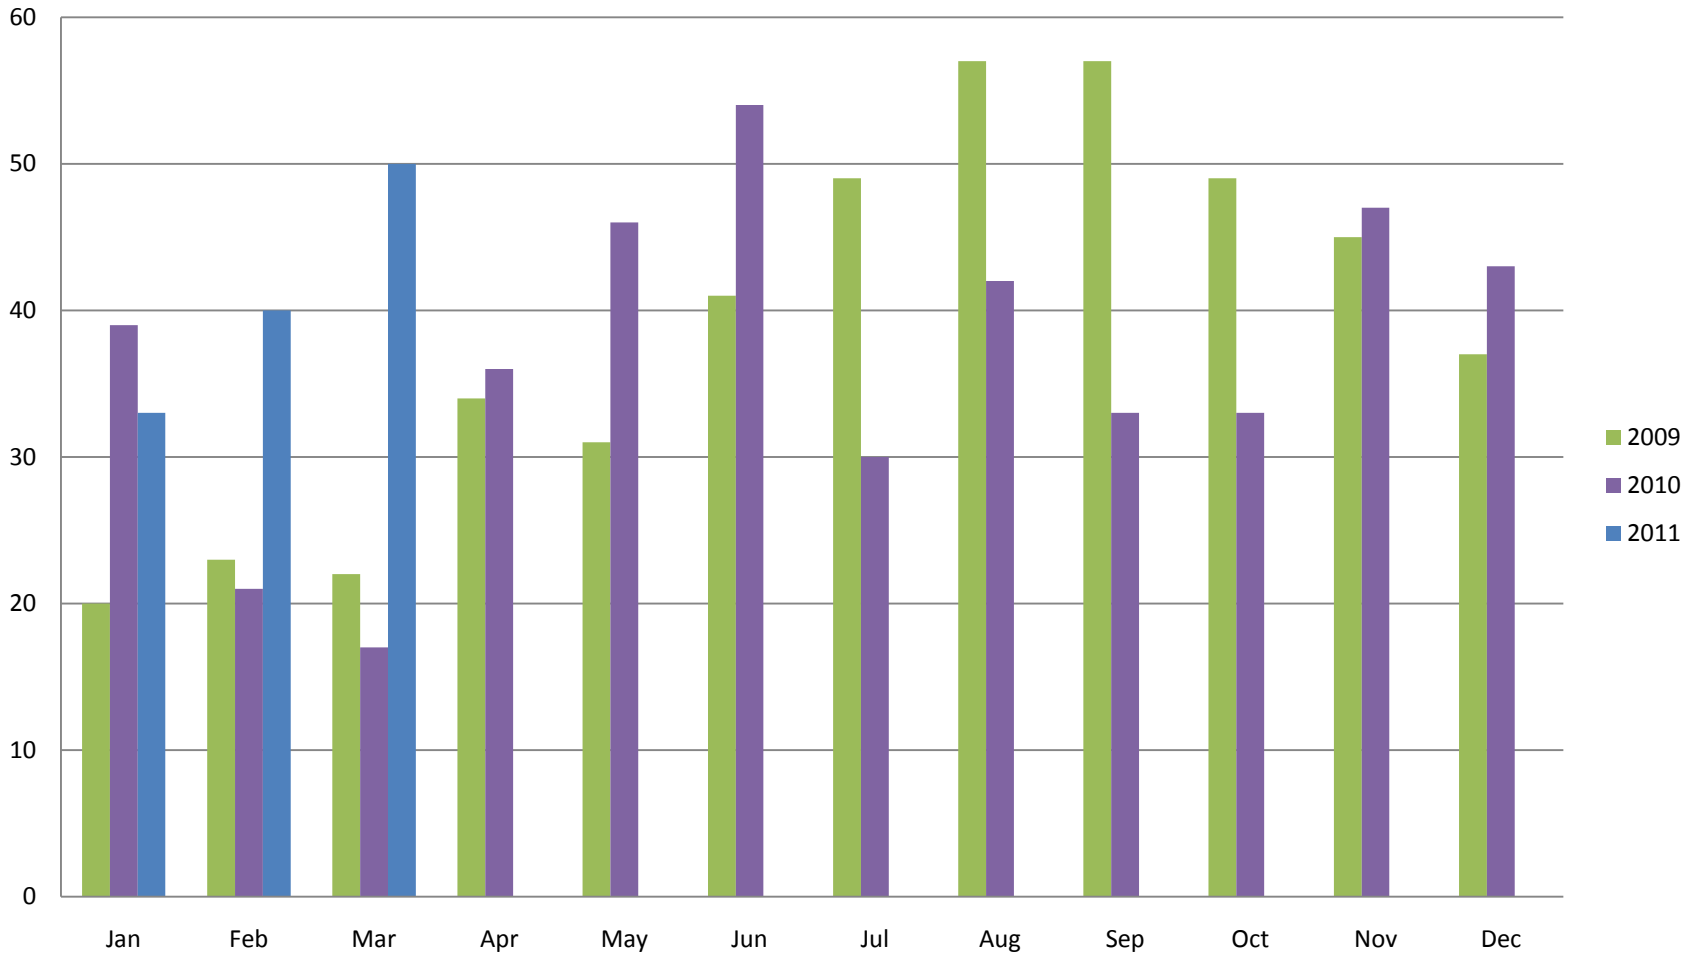

Whistler Overall Sales - Monthly \$

Whistler Overall Sales - Monthly #

Whistler Active Listings

This graph shows active listings in Whistler proper, with no time shared listings . Data collection started Sept. 21st 2009