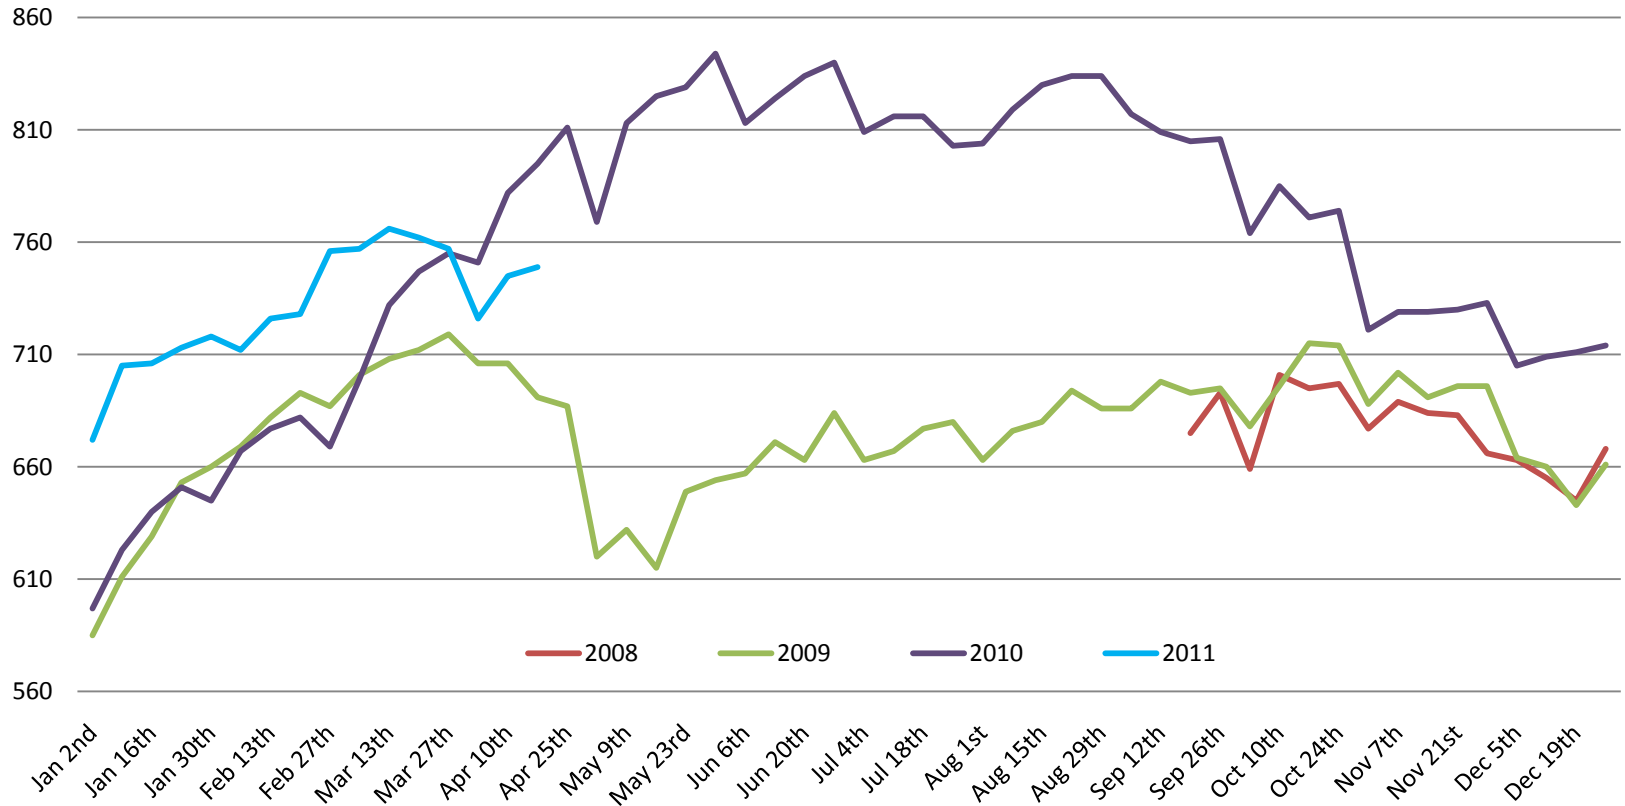

Whistler Overall Sales - Monthly \$

Whistler Overall Sales - Monthly #

Whistler Active Listings

This graph shows active listings in Whistler proper, with no time shared listings . Data collection started Sept. 21st 2009