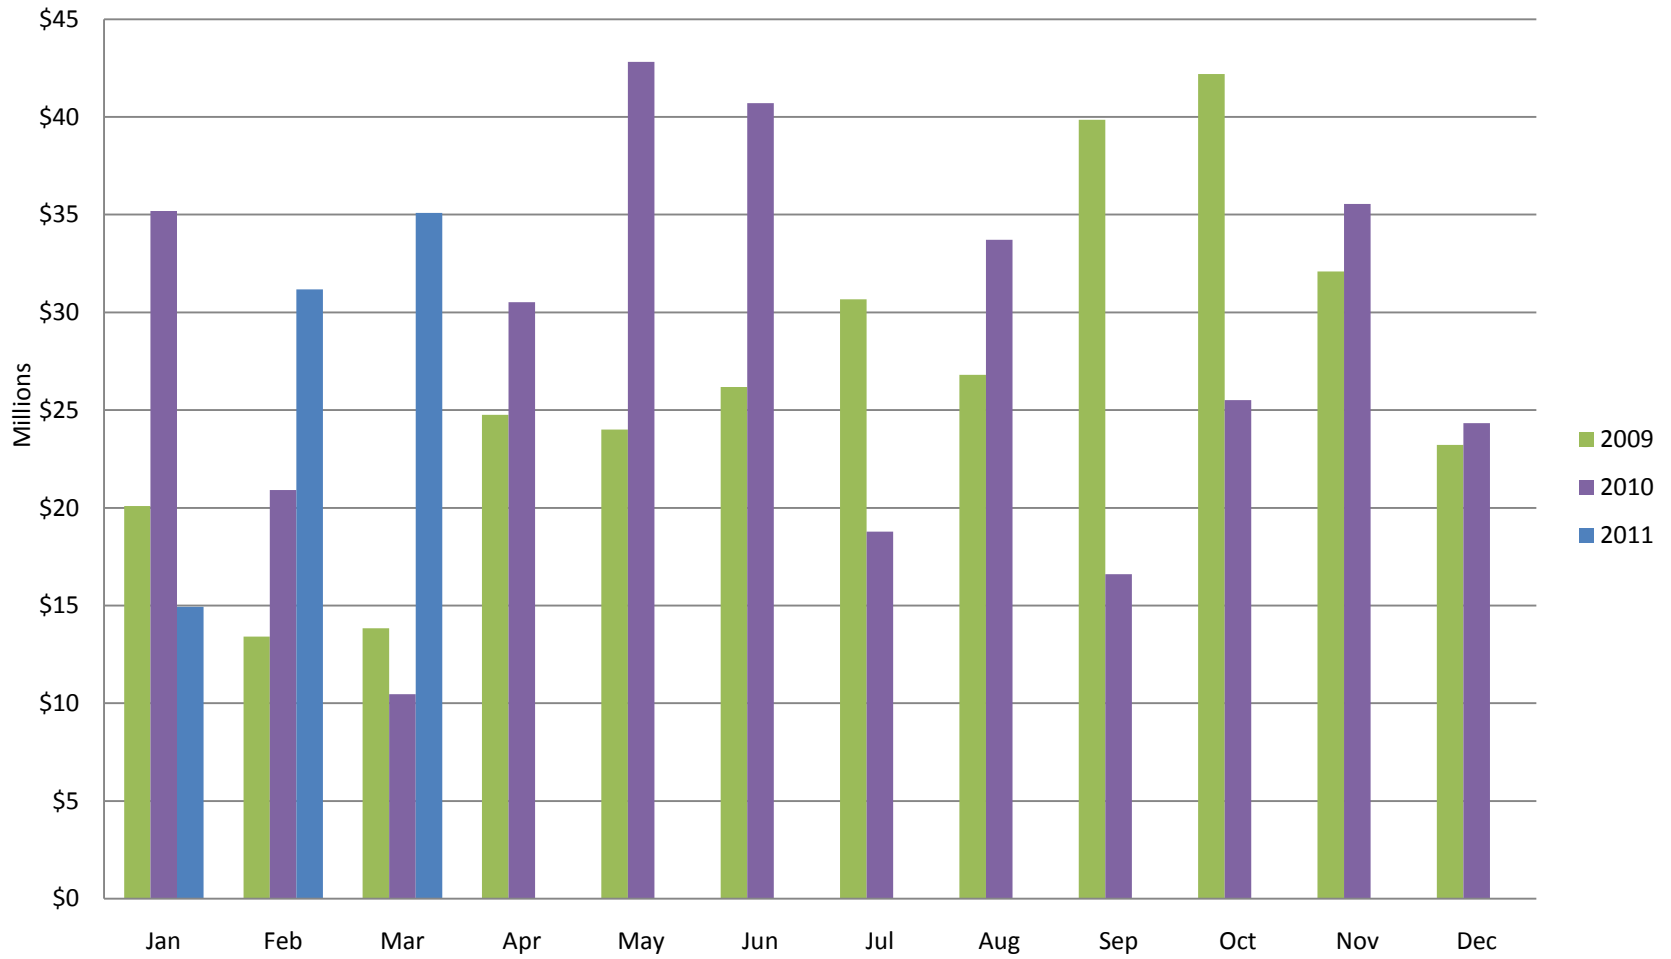

Whistler Overall Sales - Monthly \$

Whistler Overall Sales - Monthly #

Whistler Active Listings

This graph shows active listings in Whistler proper, with no time shared listings . Data collection started Sept. 21st 2009