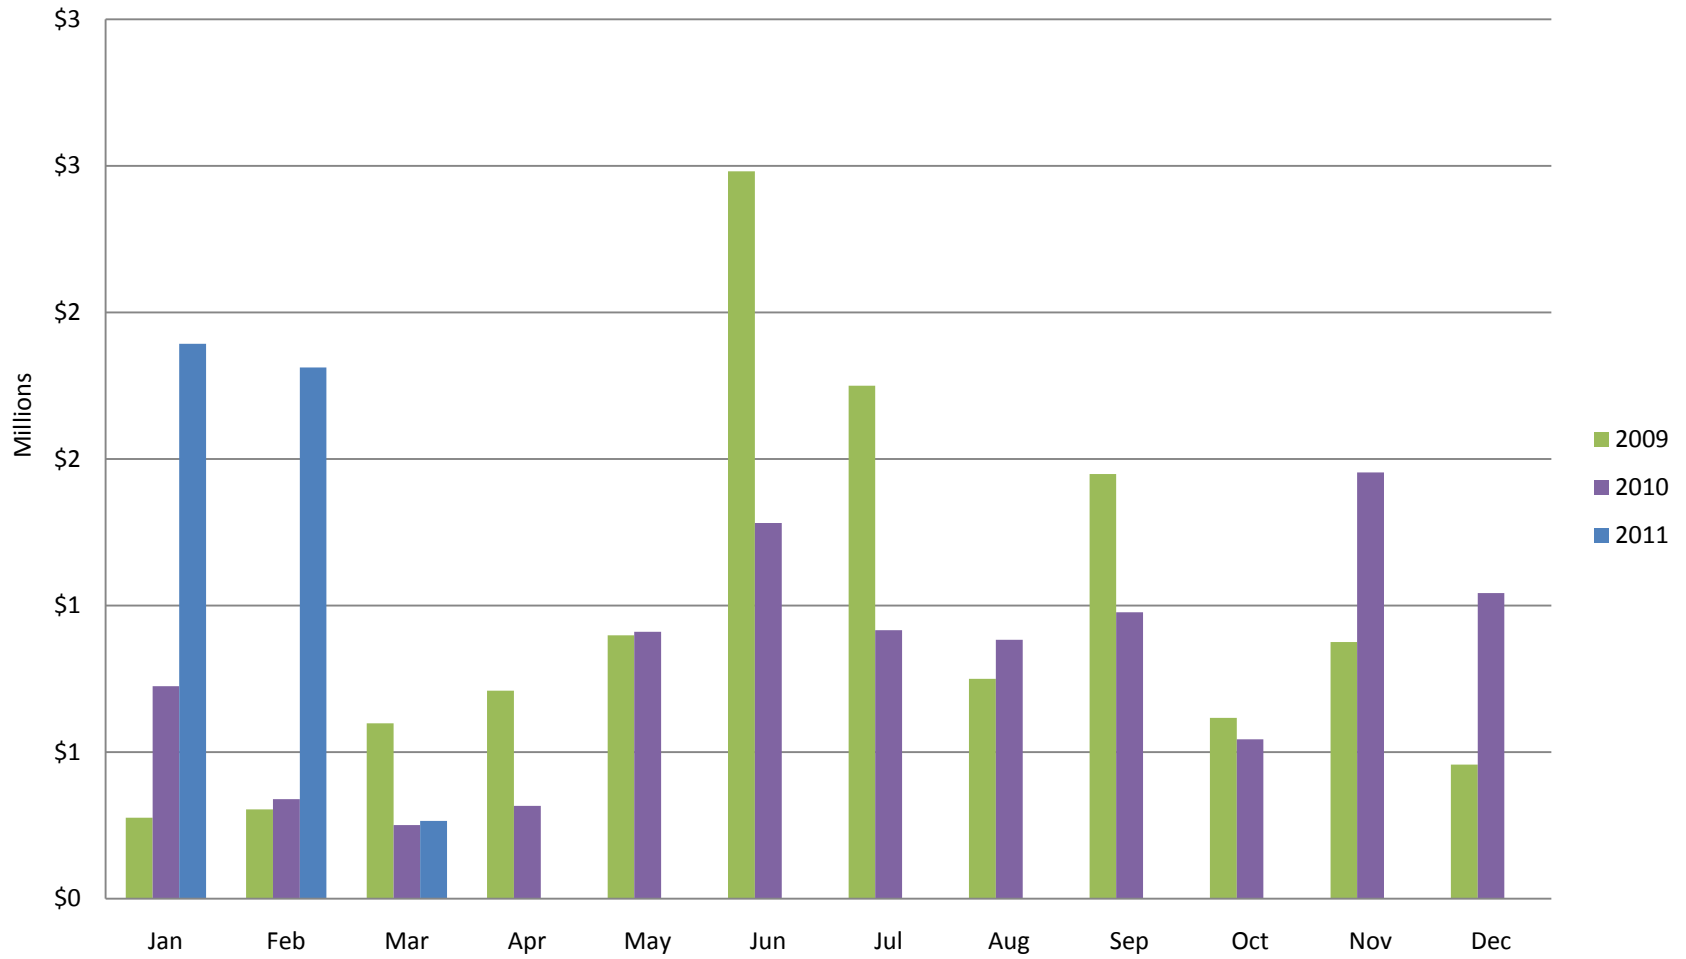

Whistler Phase II Condo Sales - Monthly $