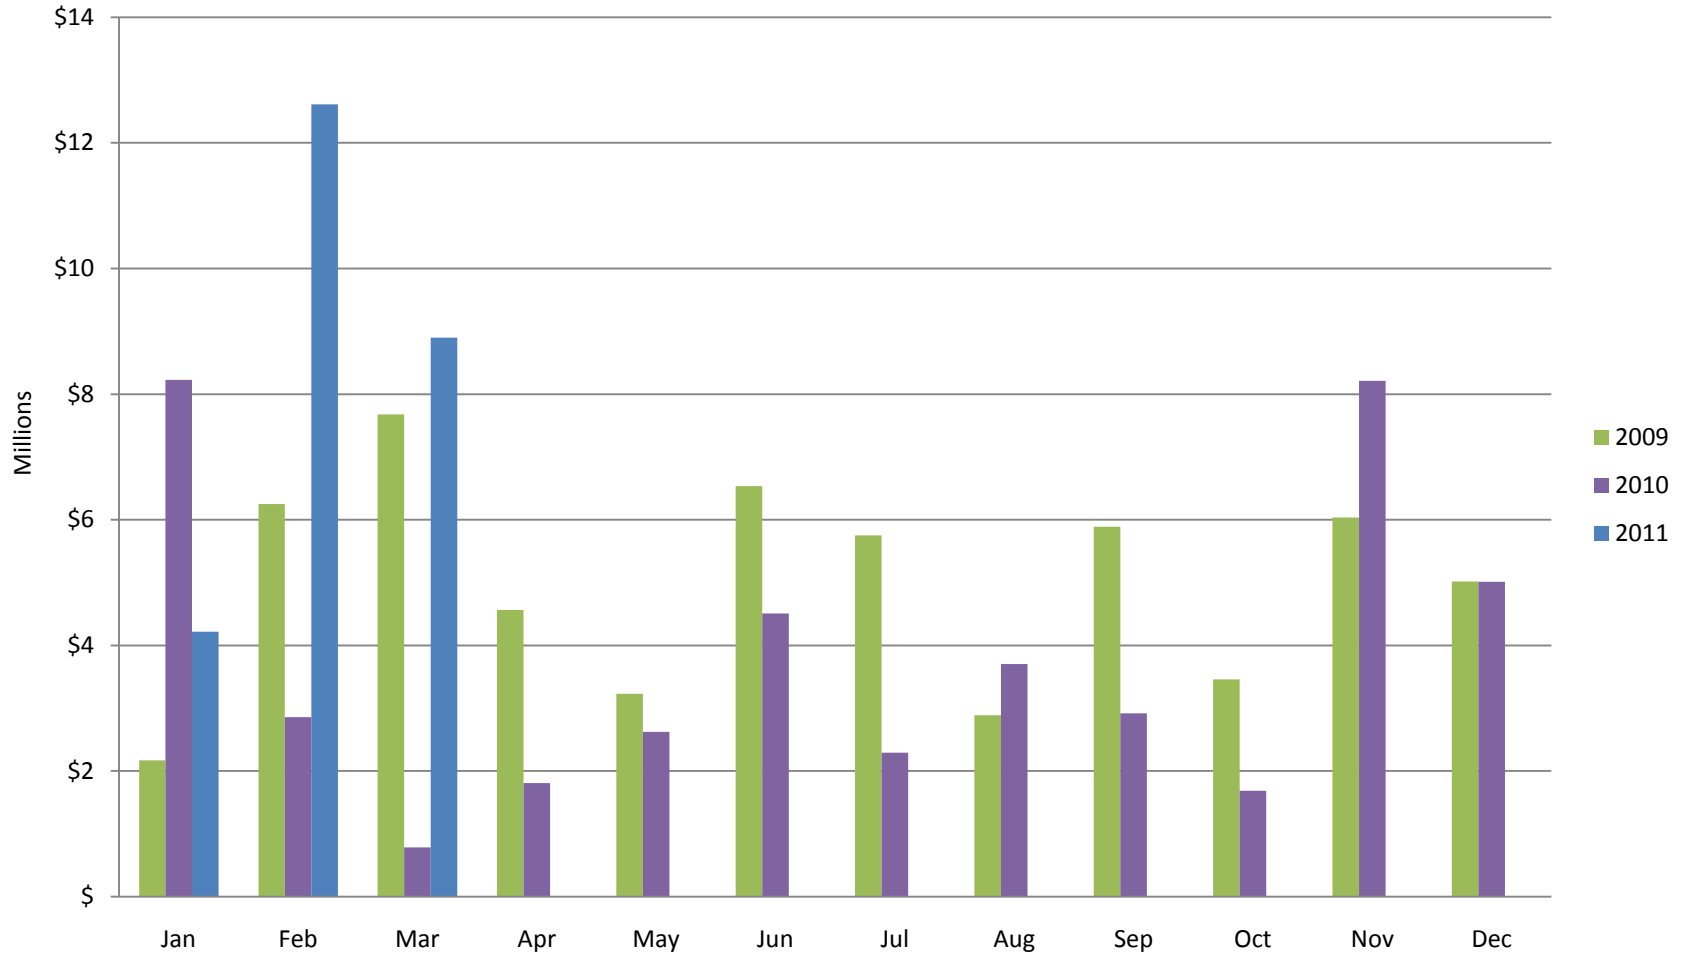

Whistler Condominium Sales - Monthly $