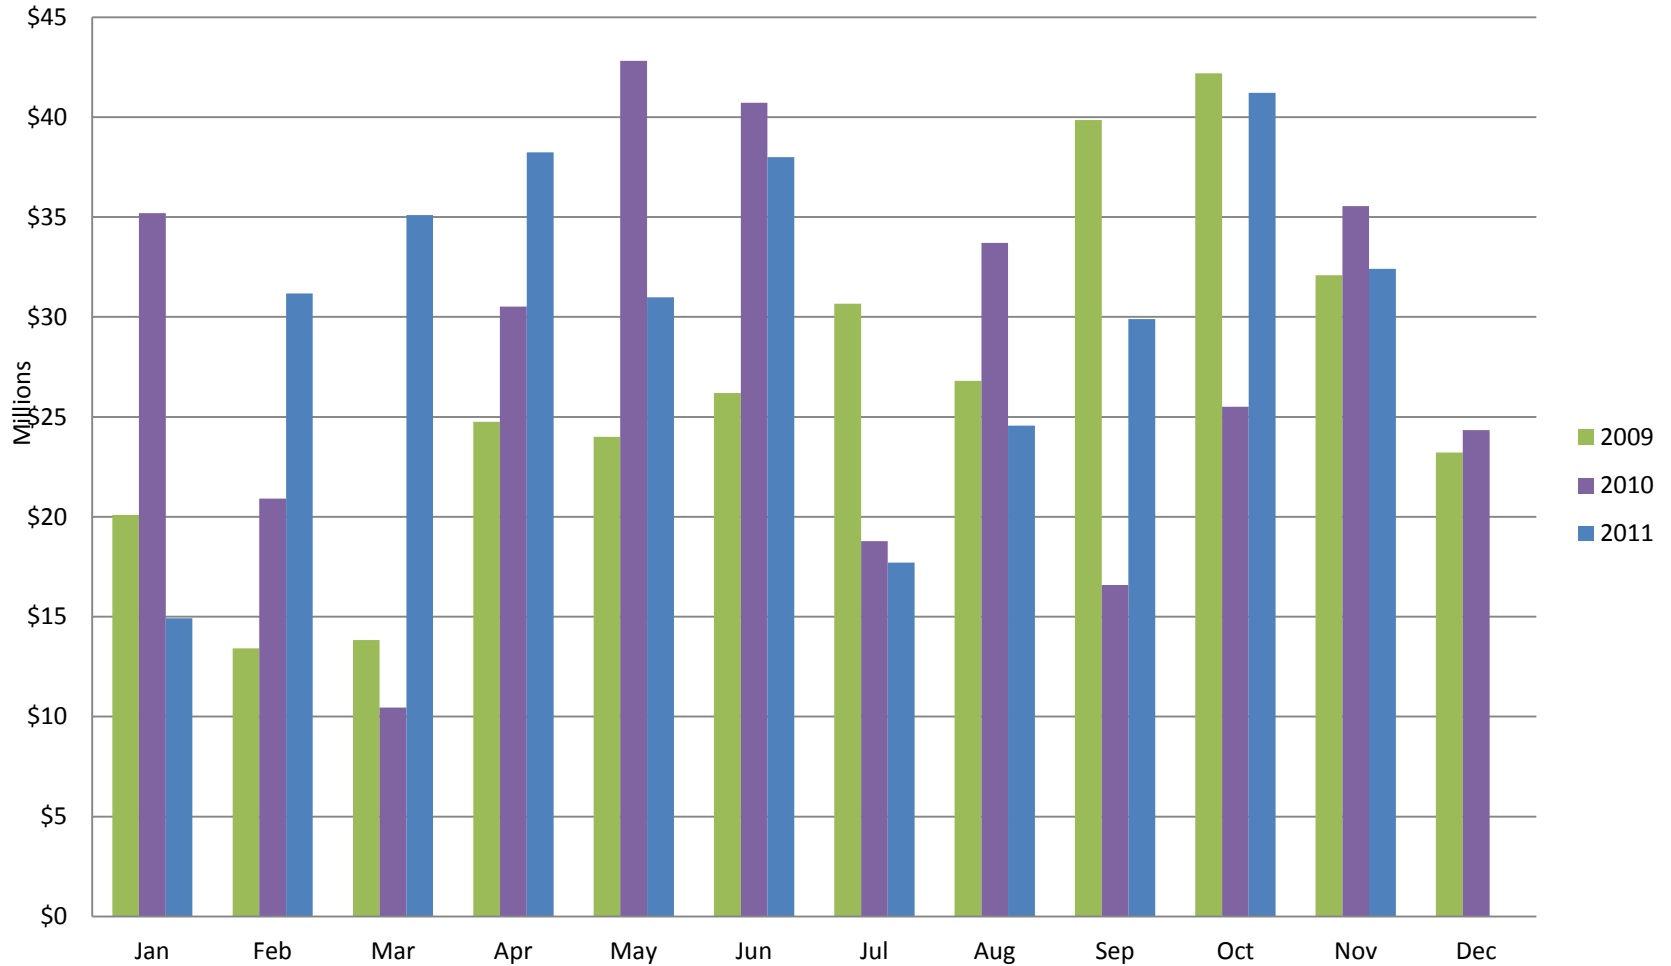

Whistler Overall Sales - Monthly \$

Whistler Overall Sales - Monthly

Whistler Active Listings

This graph shows active listings in Whistler proper, with no time shared listings . Data collection started Sept. 21st 2009