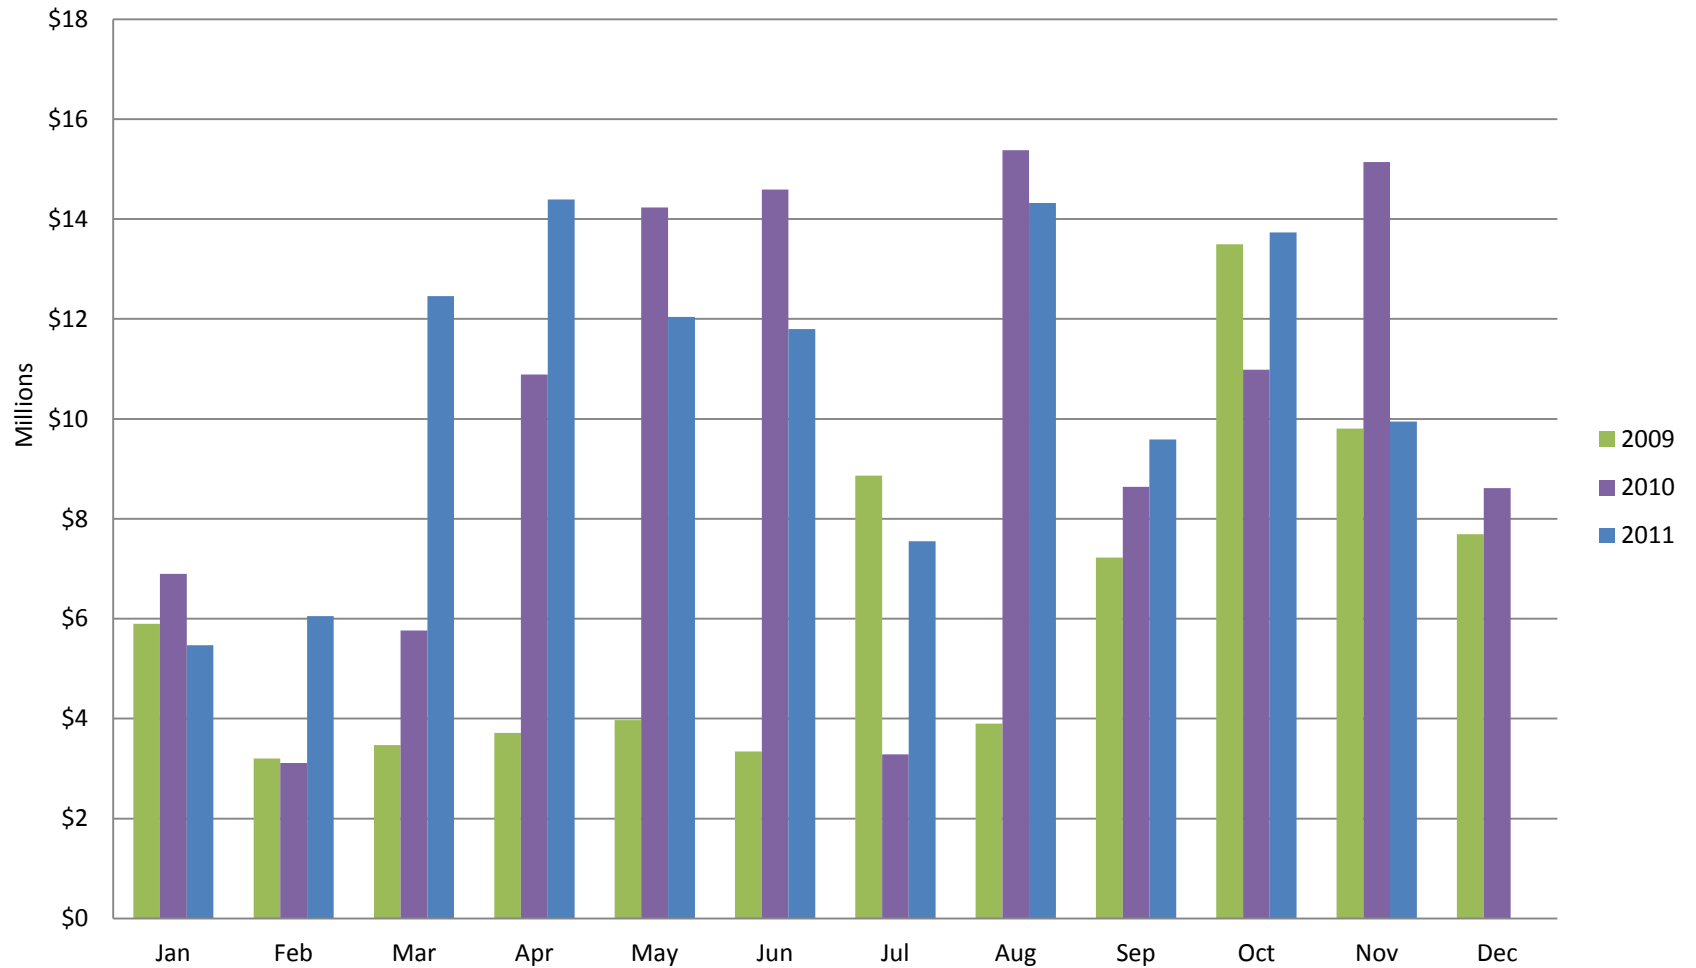

Whistler Townhouse Sales - Monthly $