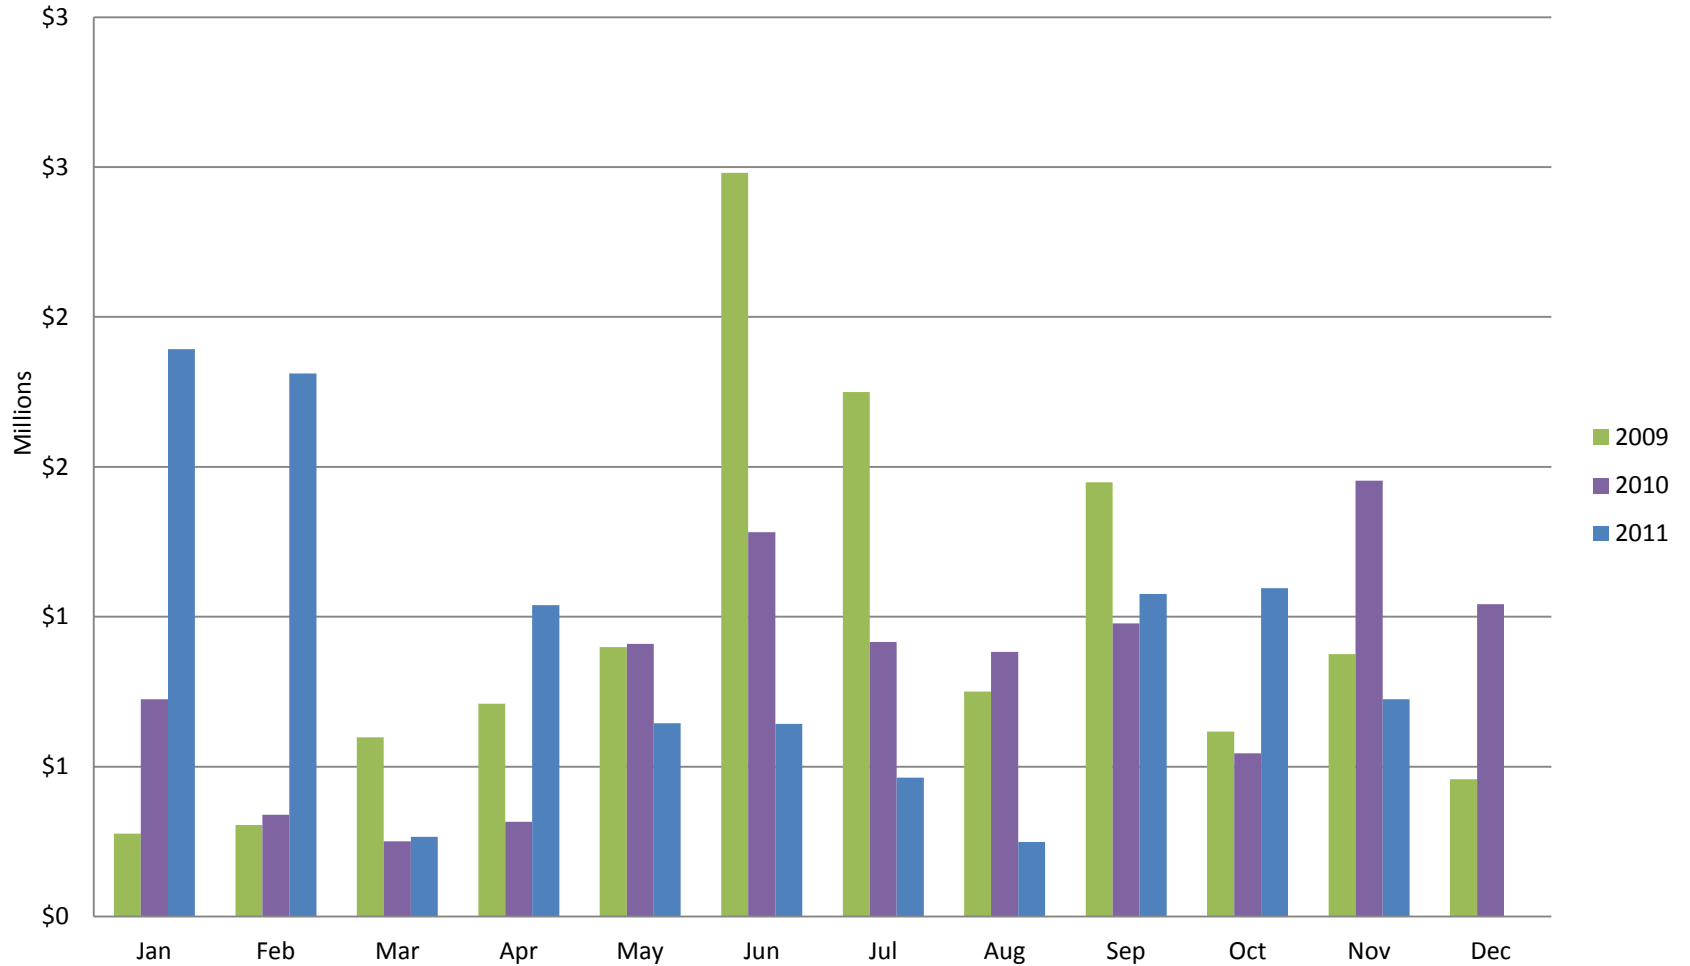

Whistler Townhouse Sales - Monthly

Whistler Lot Sales - Monthly \$

Whistler Lot Sales - Monthly

Whistler Phase I Condo Sales - Monthly \$

Whistler Phase I Condo Sales - Monthly

Whistler Phase II Condo Sales - Monthly \$