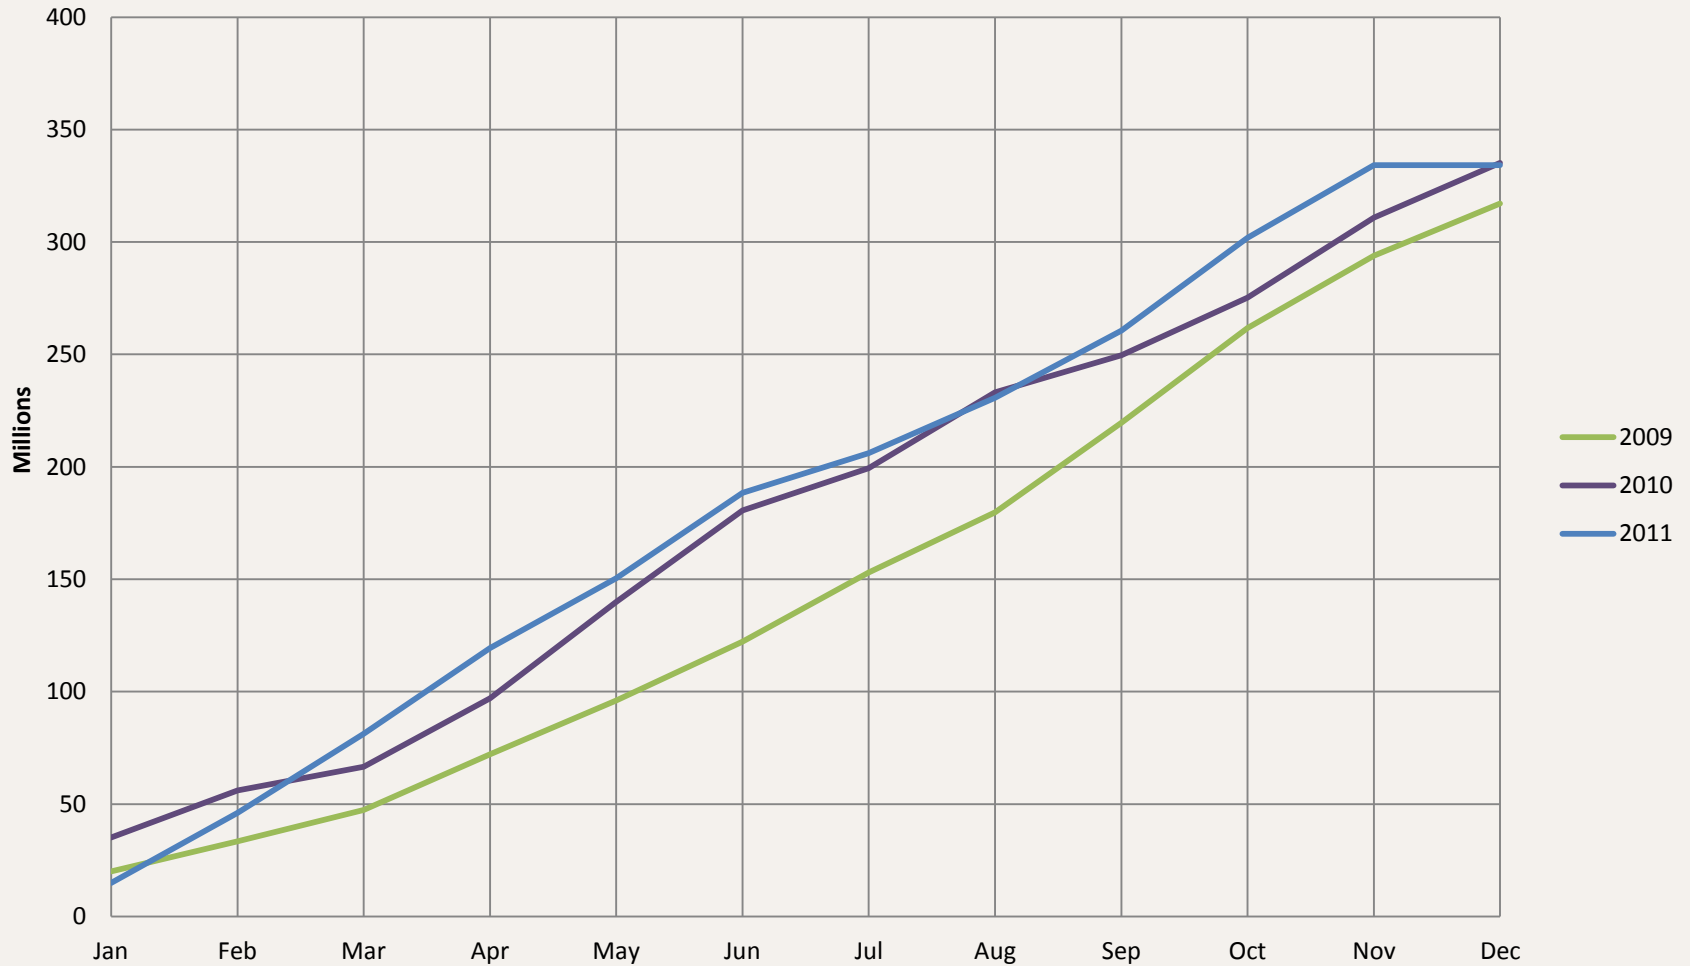

Whistler Cummulative Annual Sales 2012