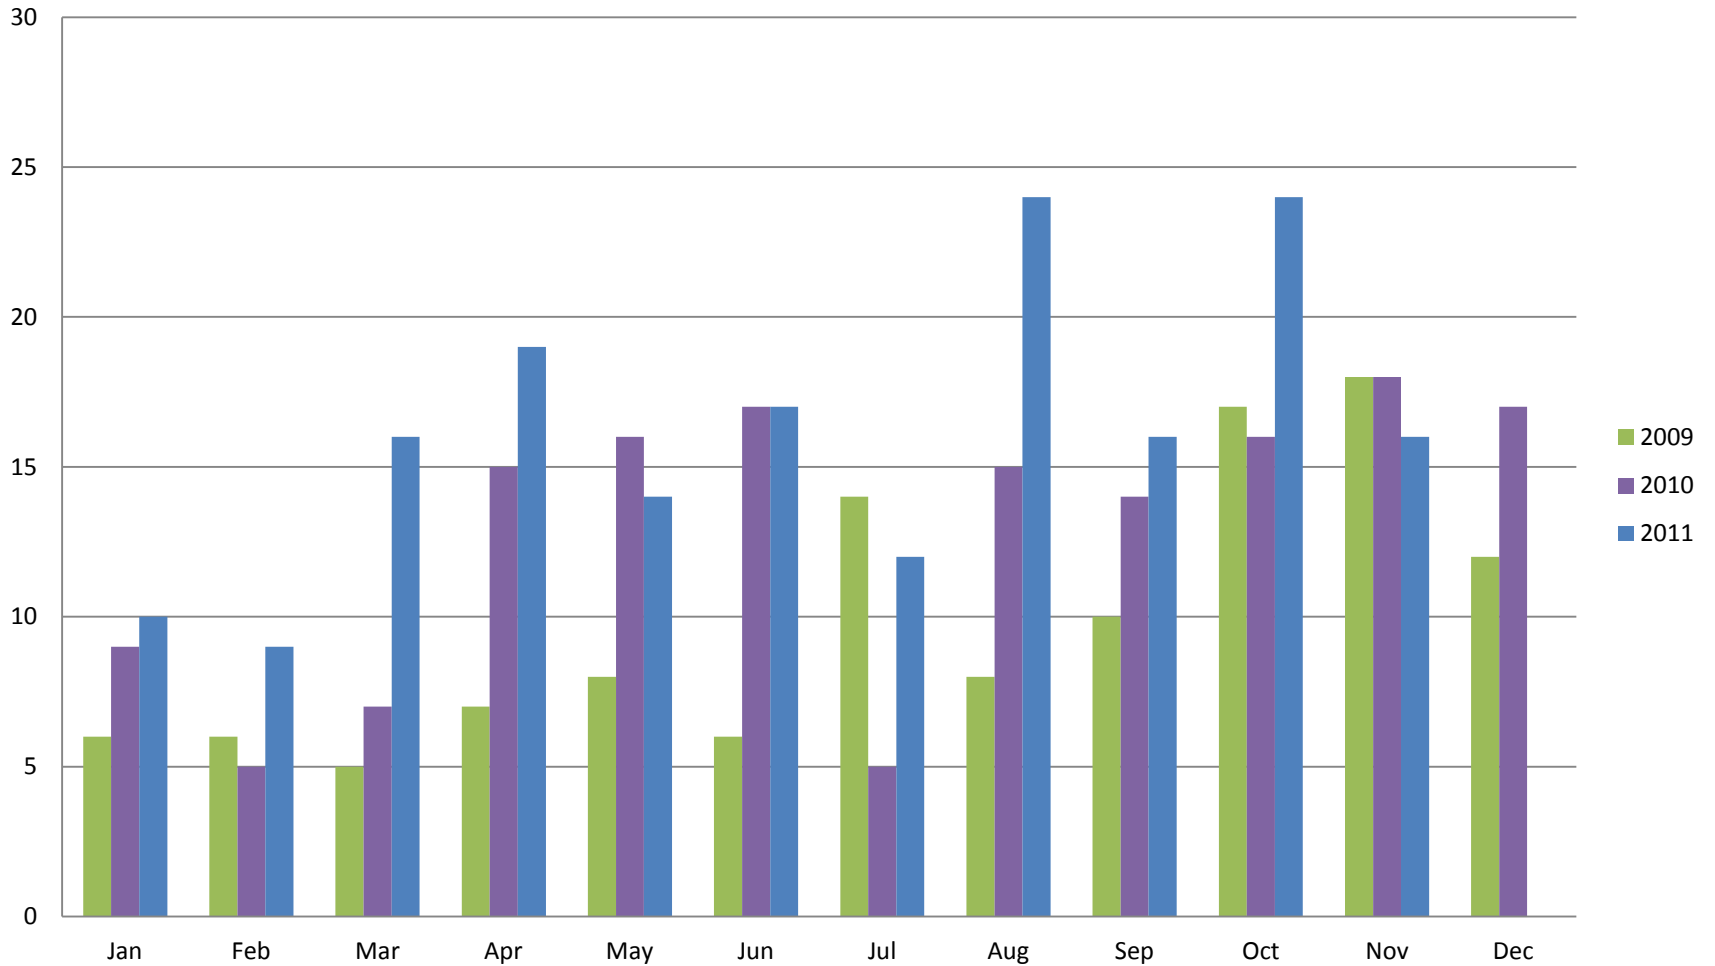

Whistler Townhouse Sales - Monthly