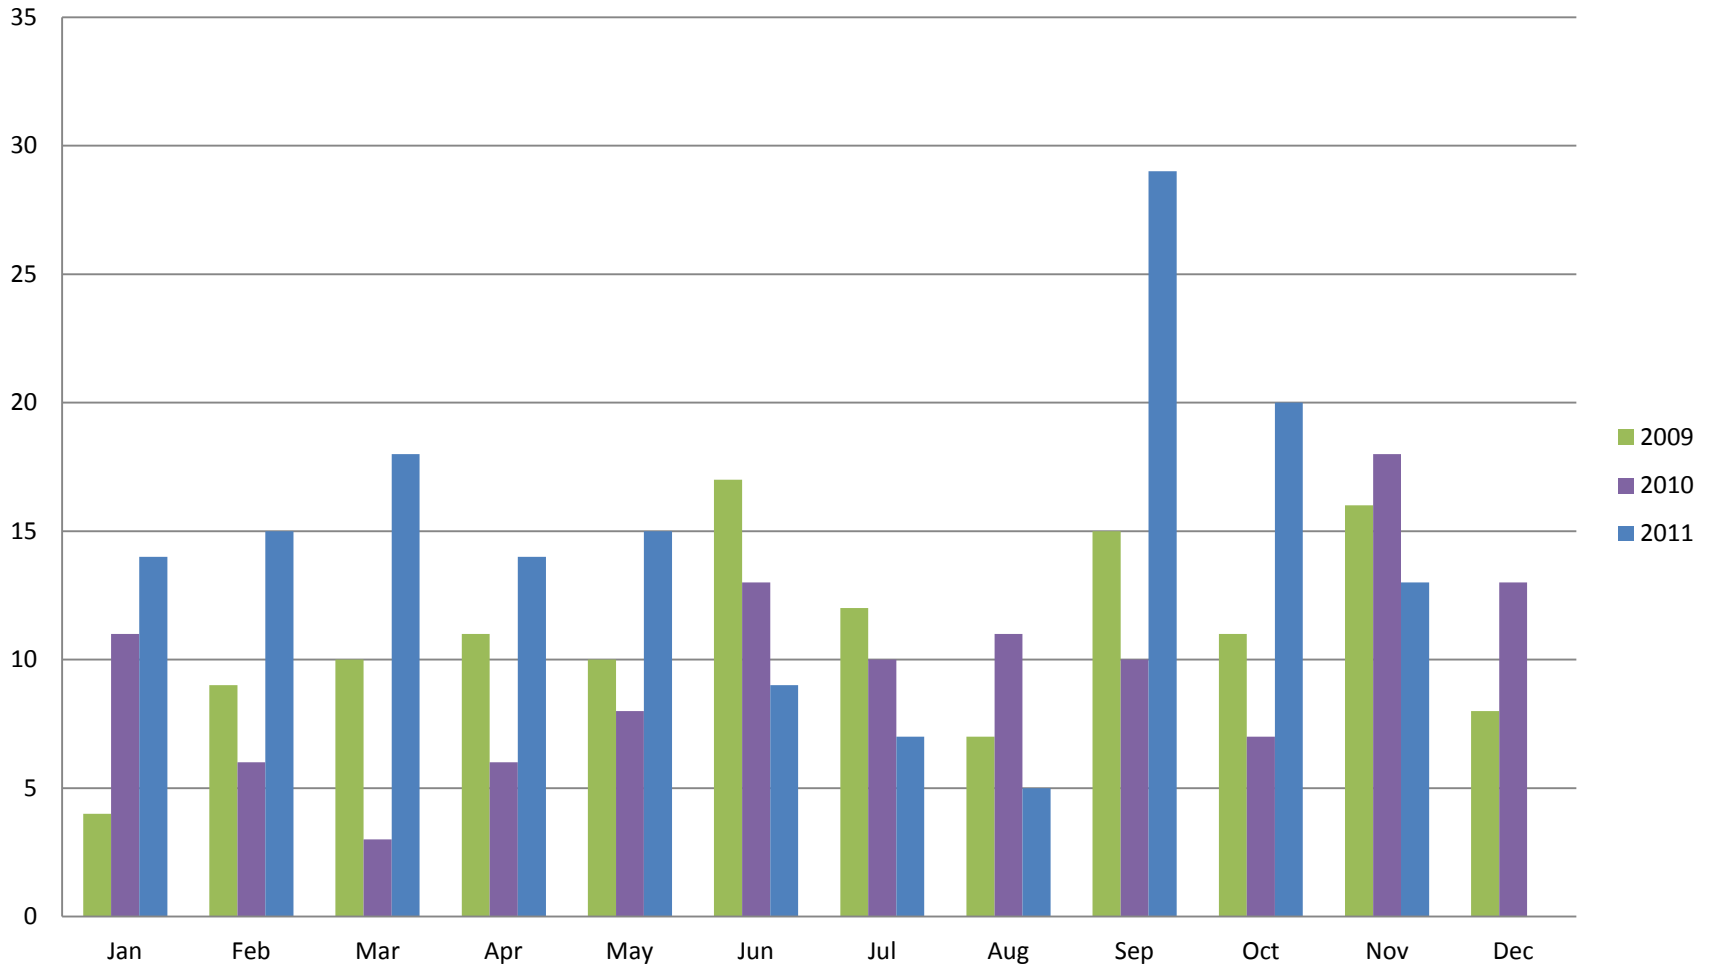

Whistler Condominium Sales - Monthly