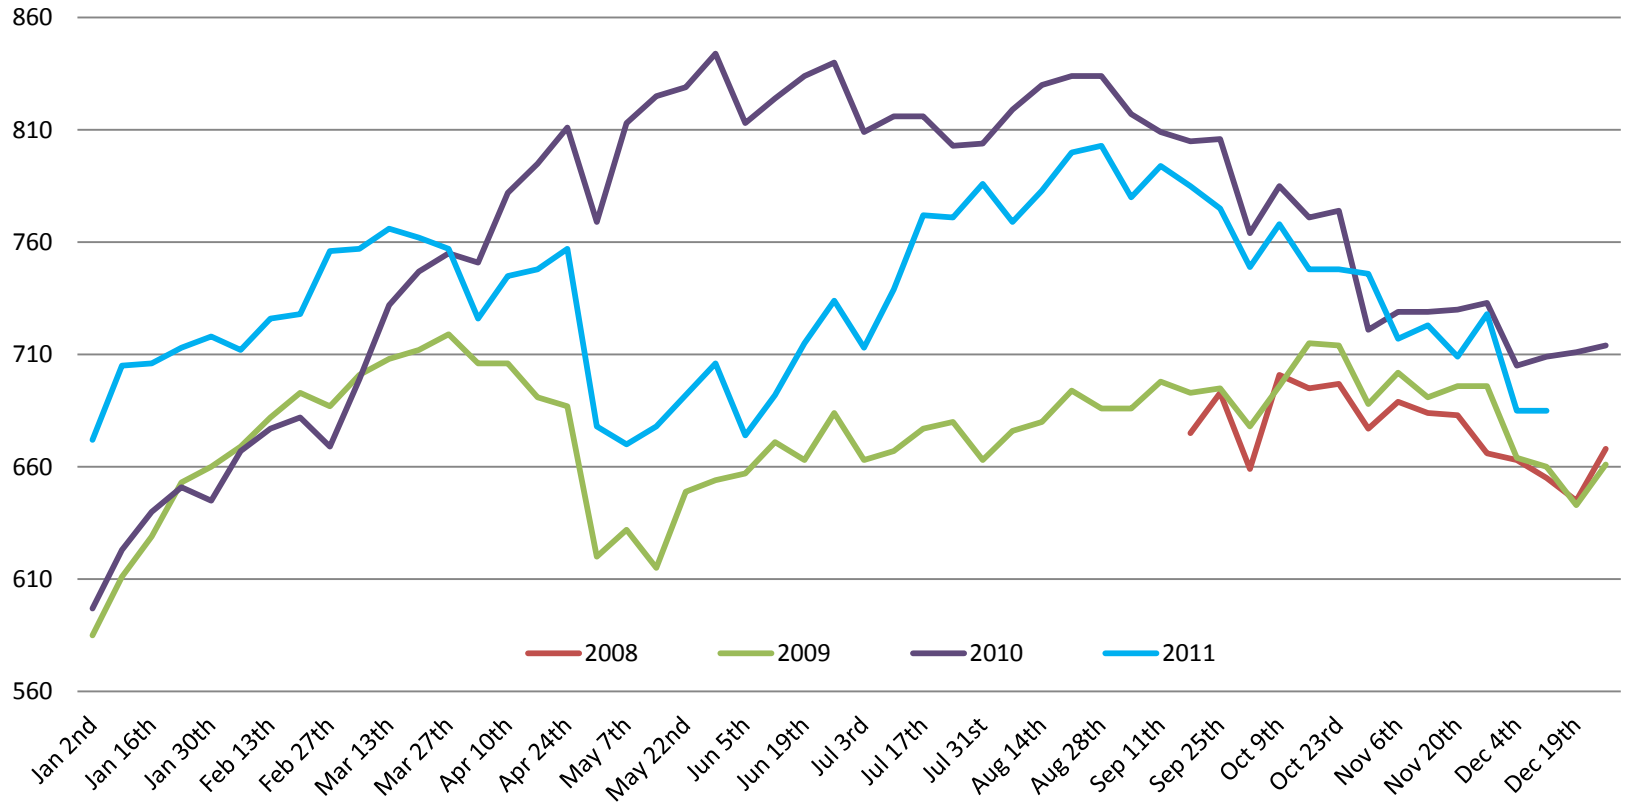

Whistler Overall Sales - Monthly \$

Whistler Overall Sales - Monthly

Whistler Active Listings

This graph shows active listings in Whistler proper, with no time shared listings . Data collection started Sept. 21st 2009