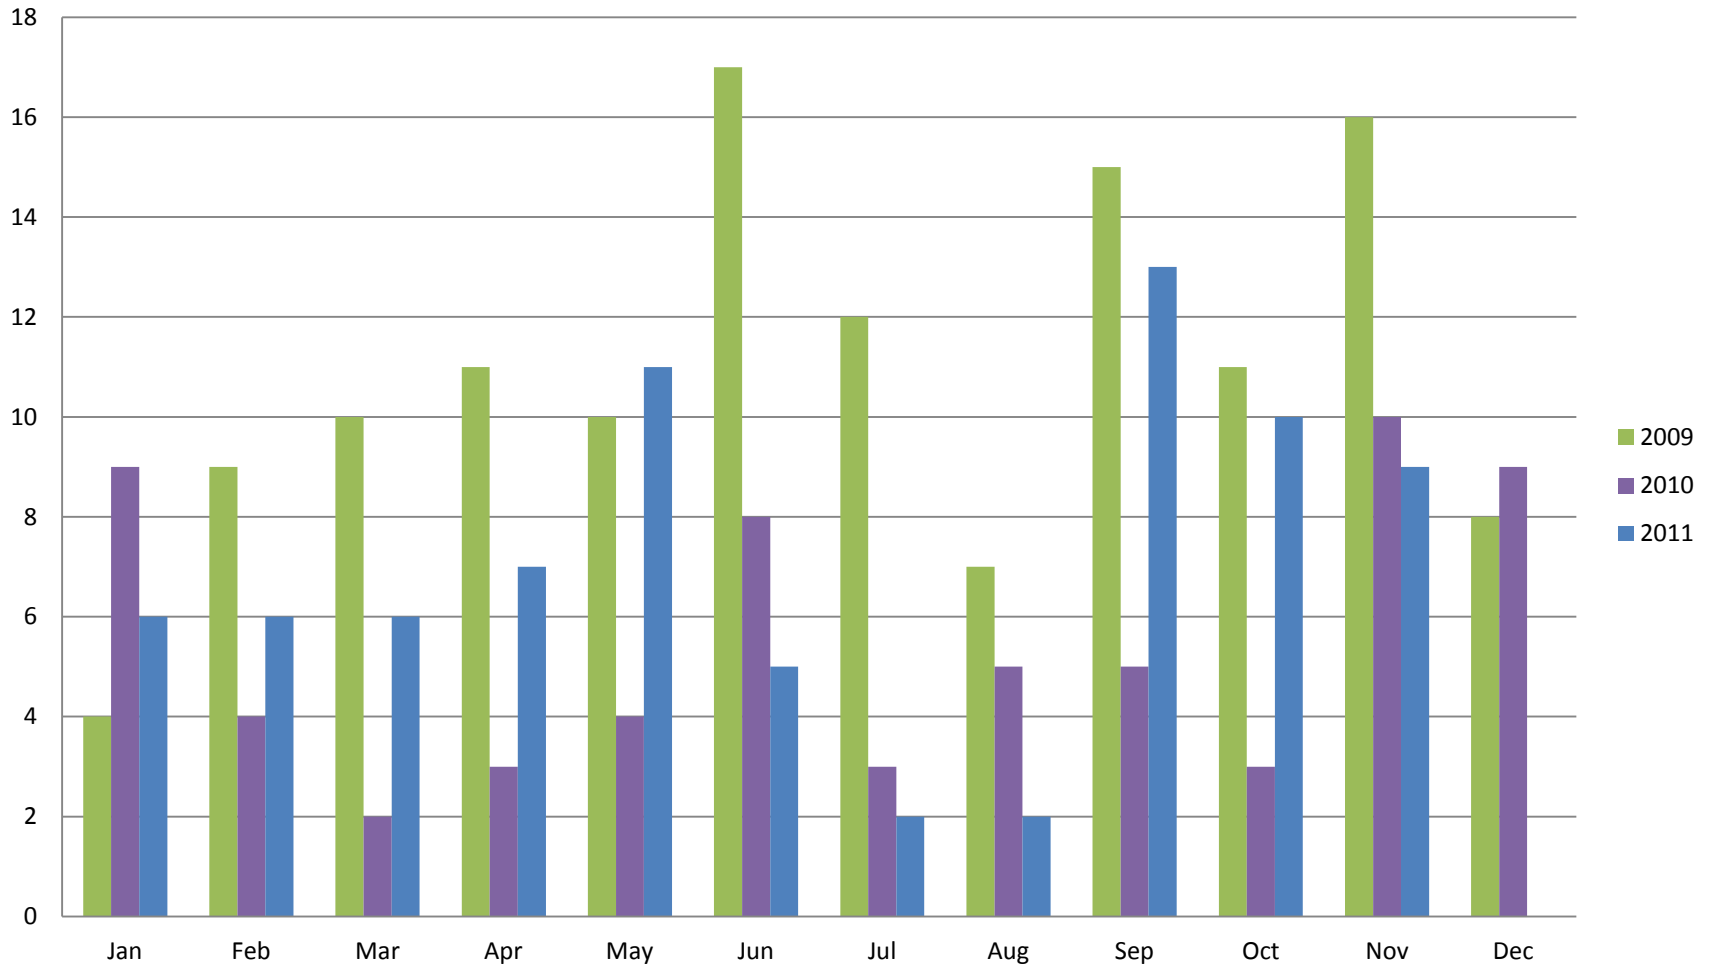

Whistler Townhouse Sales - Monthly

Whistler Lot Sales - Monthly \$

Whistler Lot Sales - Monthly

Whistler Phase I Condo Sales - Monthly \$

Whistler Phase I Condo Sales - Monthly

Whistler Phase II Condo Sales - Monthly \$