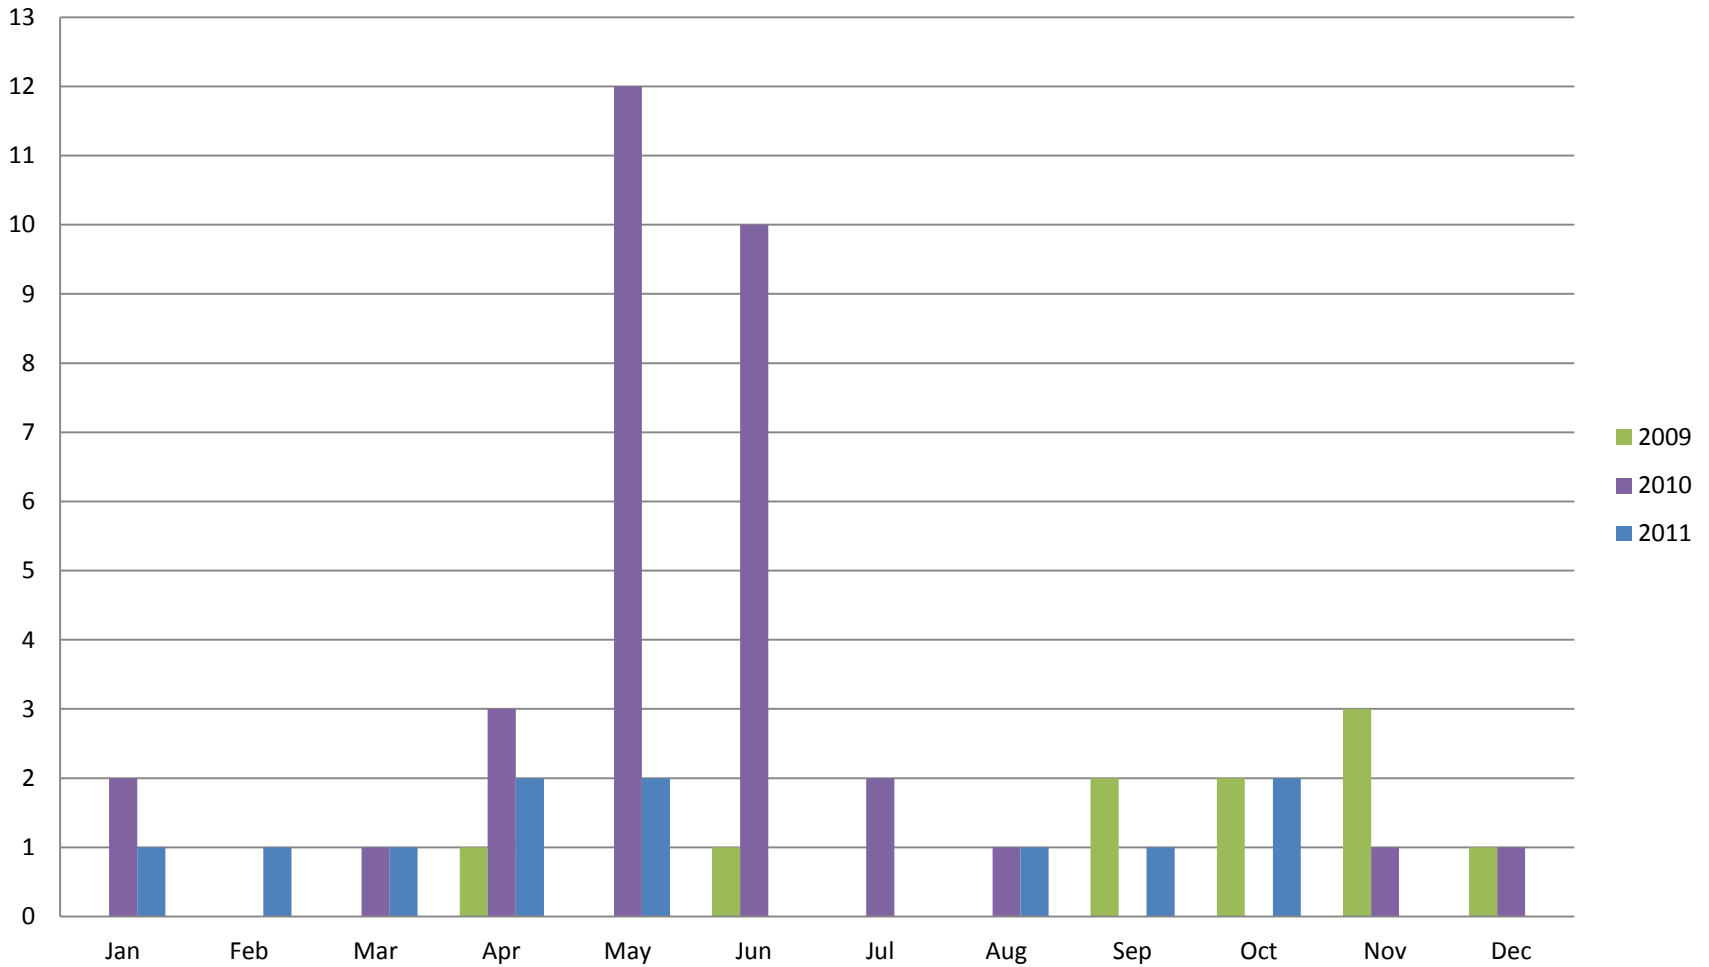

Whistler Lot Sales - Monthly