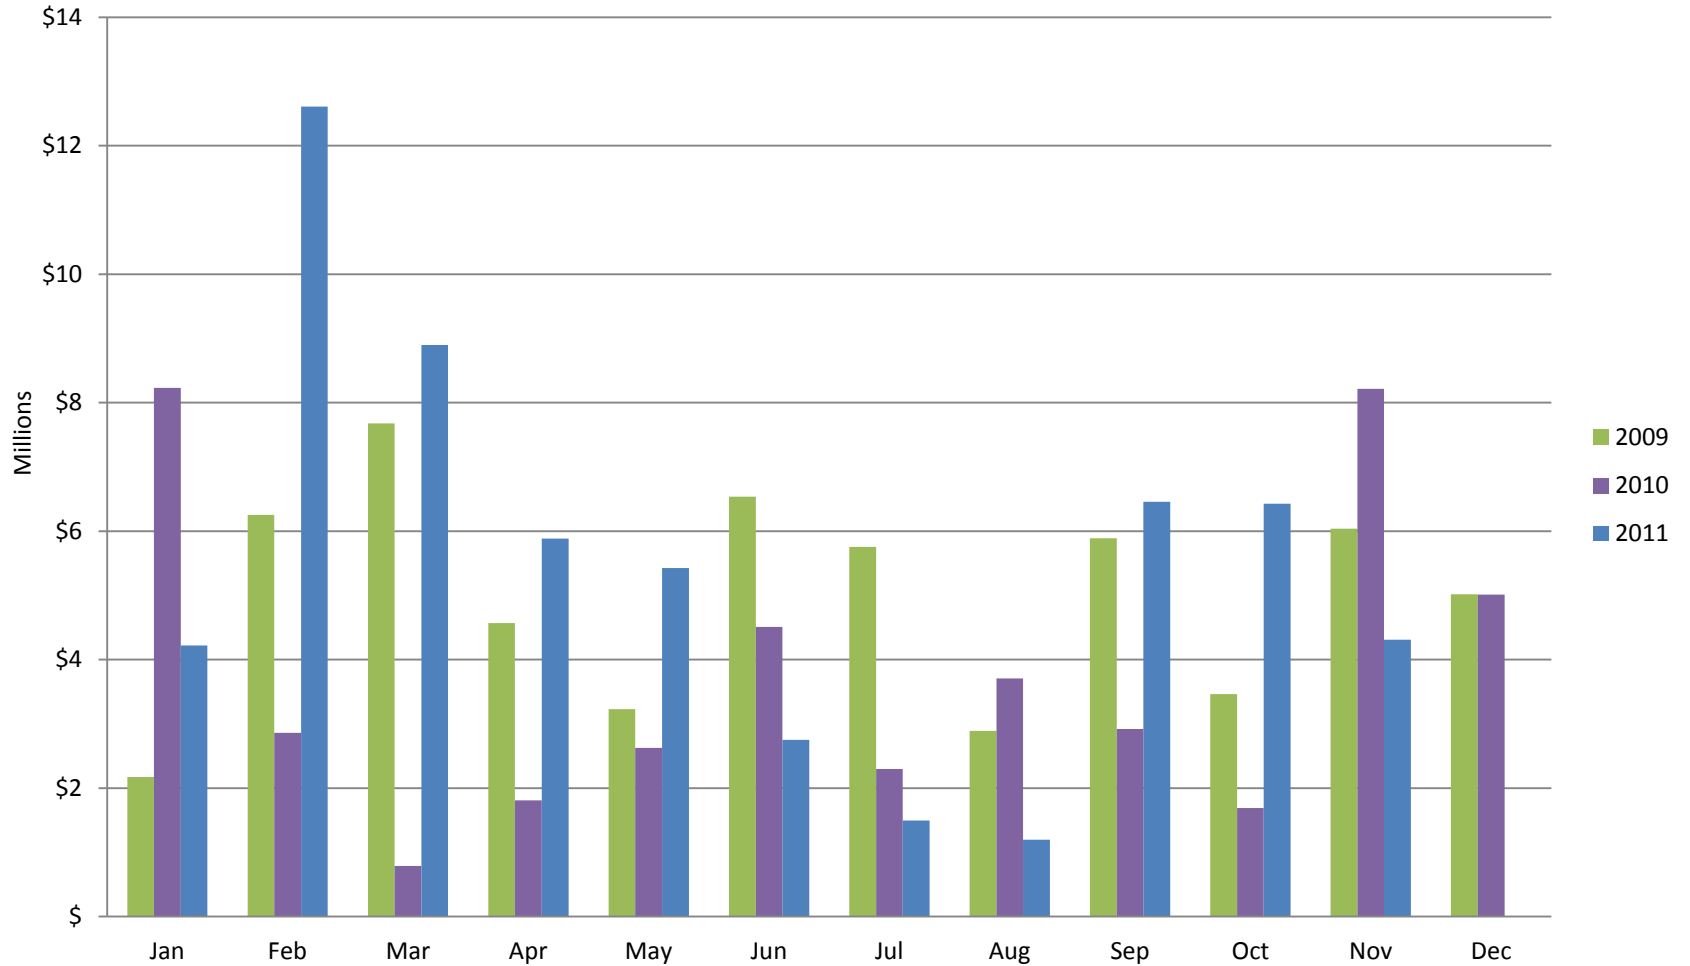

Whistler Condominium Sales - Monthly $