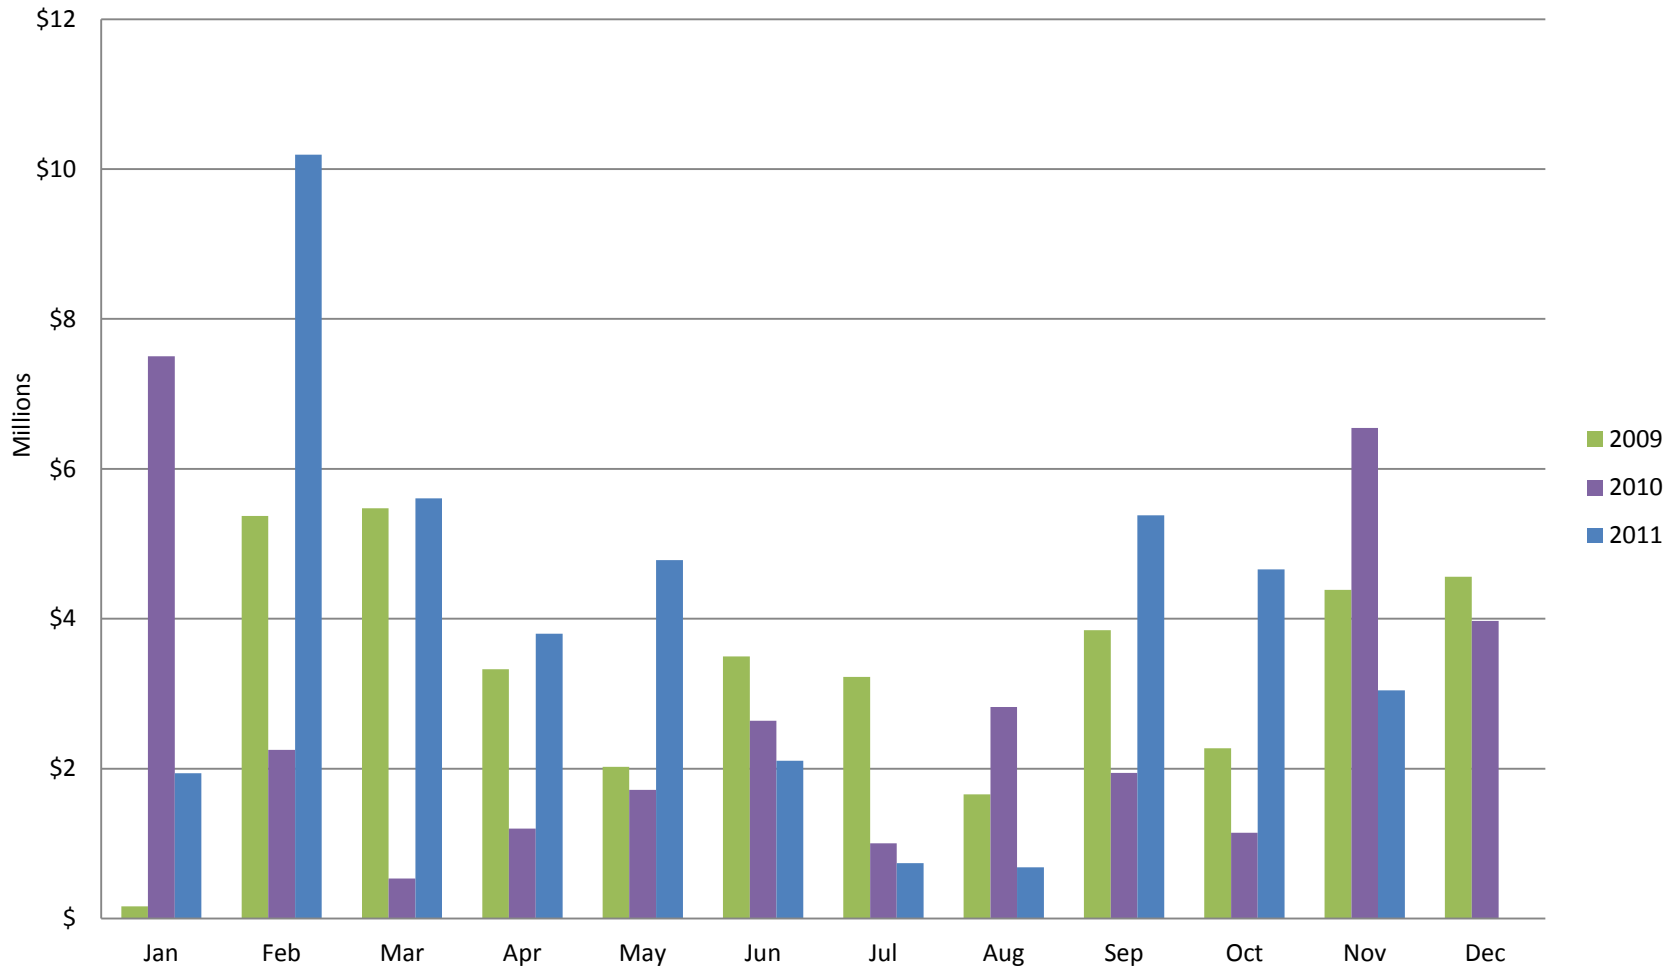

Whistler Townhouse Sales - Monthly

Whistler Lot Sales - Monthly \$

Whistler Lot Sales - Monthly

Whistler Phase I Condo Sales - Monthly \$

Whistler Phase I Condo Sales - Monthly

Whistler Phase II Condo Sales - Monthly \$