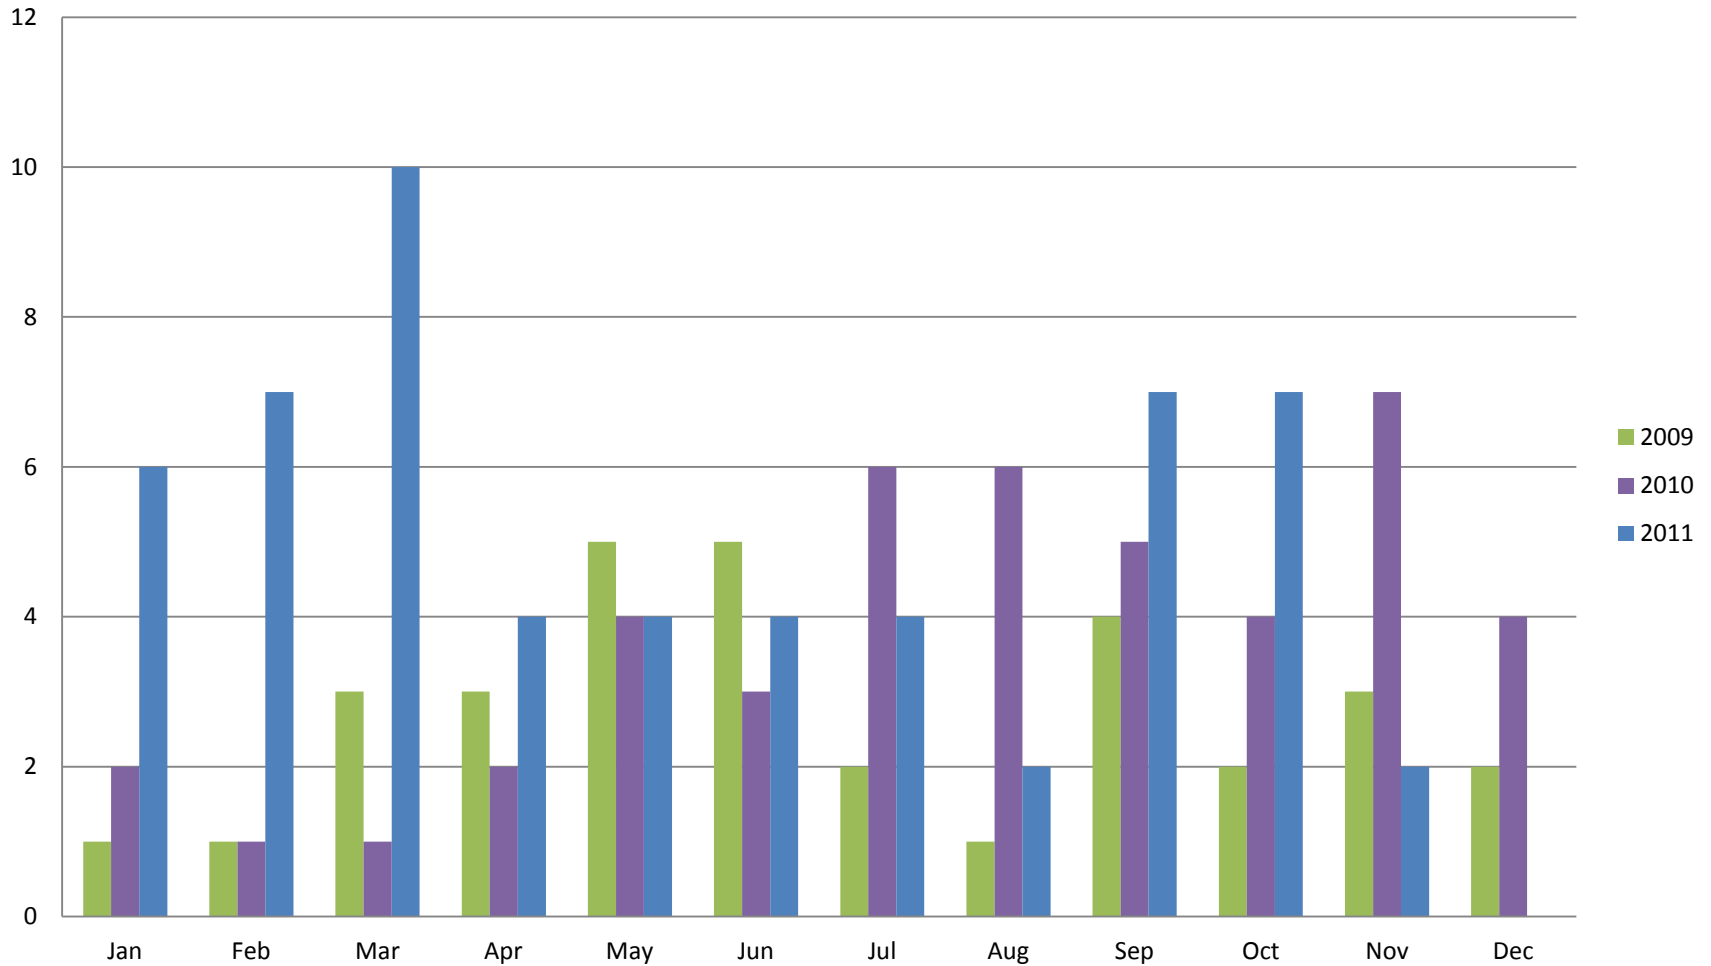

Whistler Phase II Condo Sales - Monthly