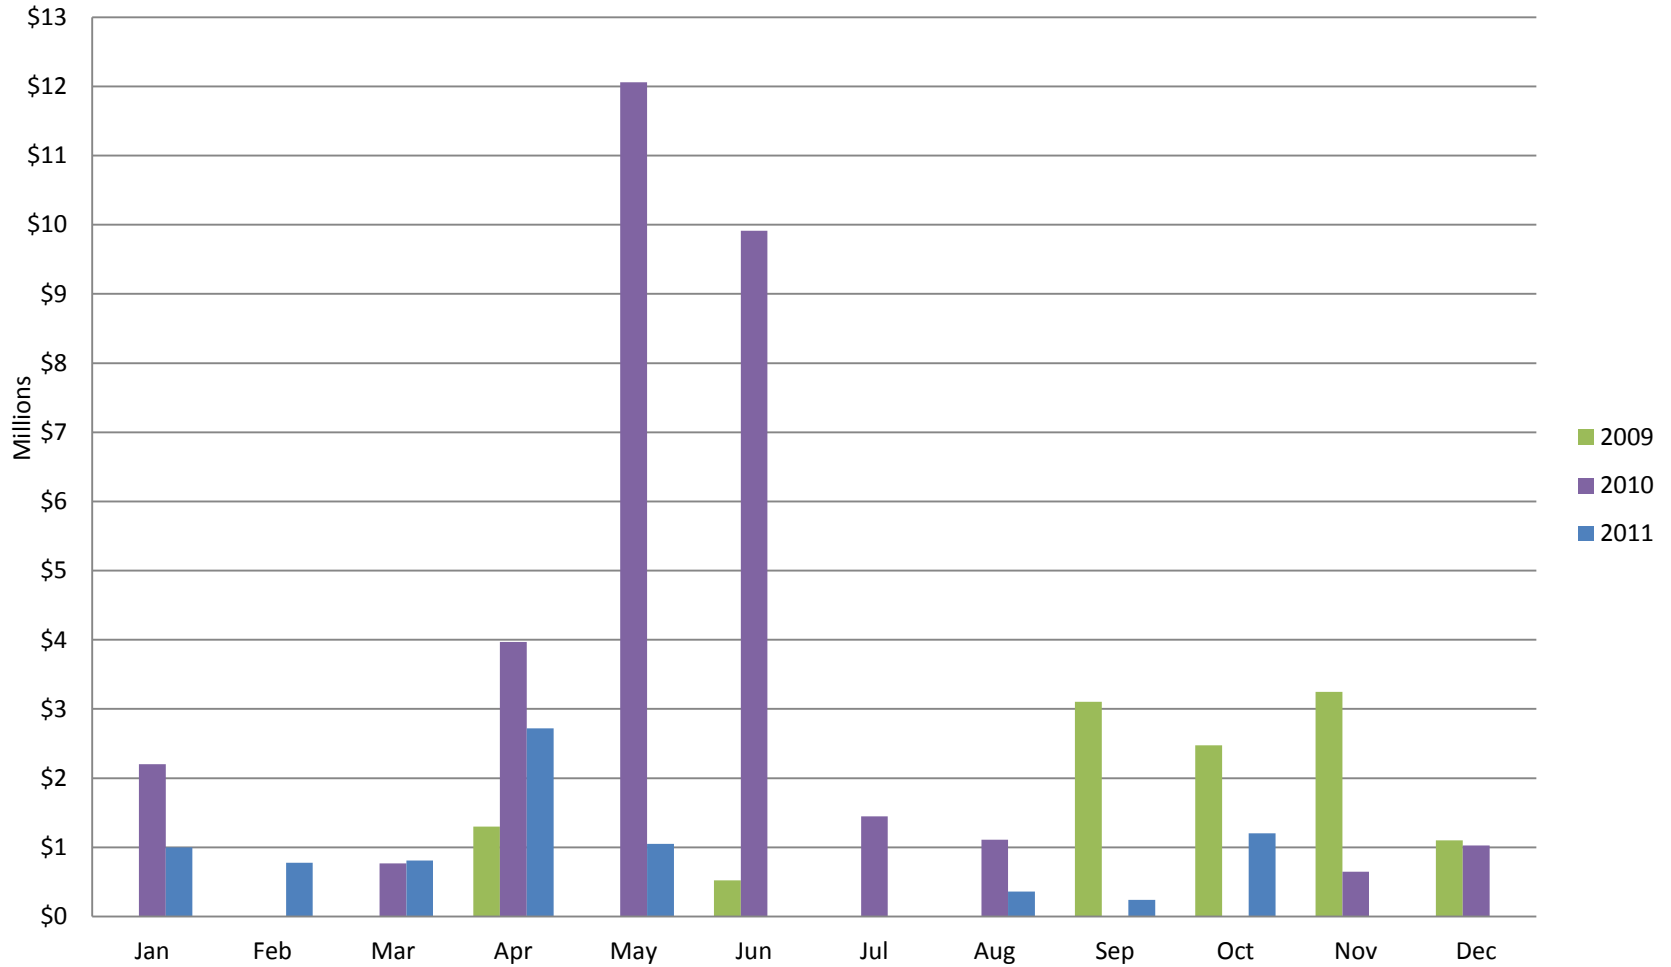

Whistler Lot Sales - Monthly $