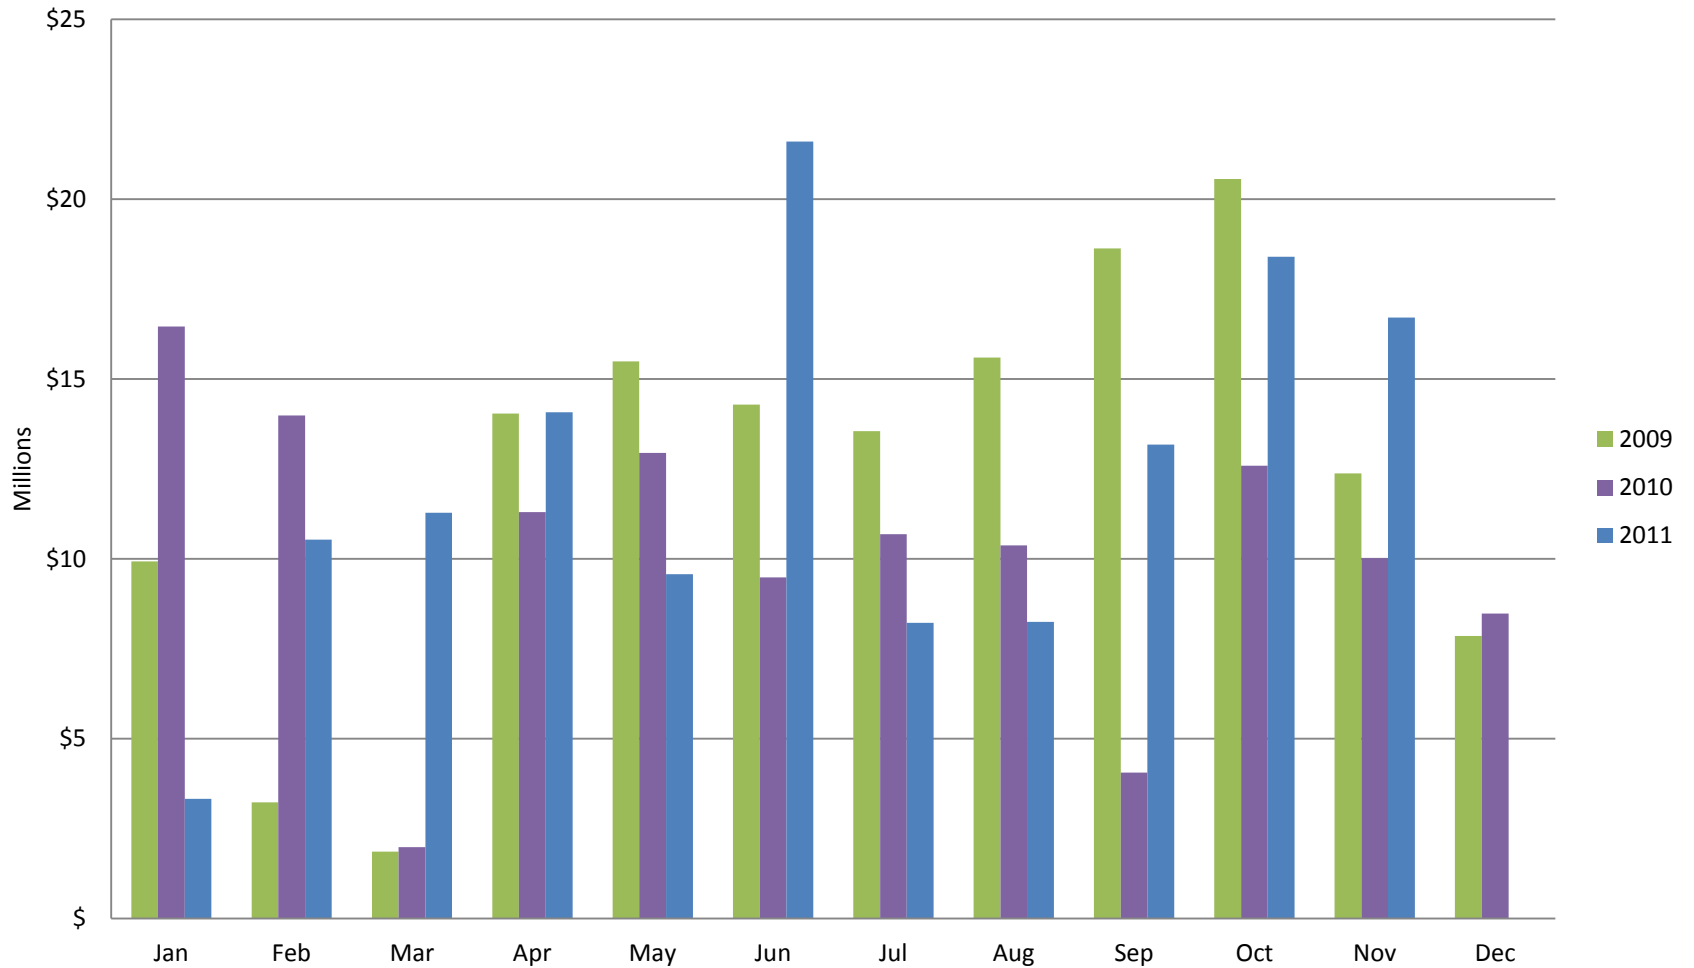

Whistler Chalet Sales - Monthly $