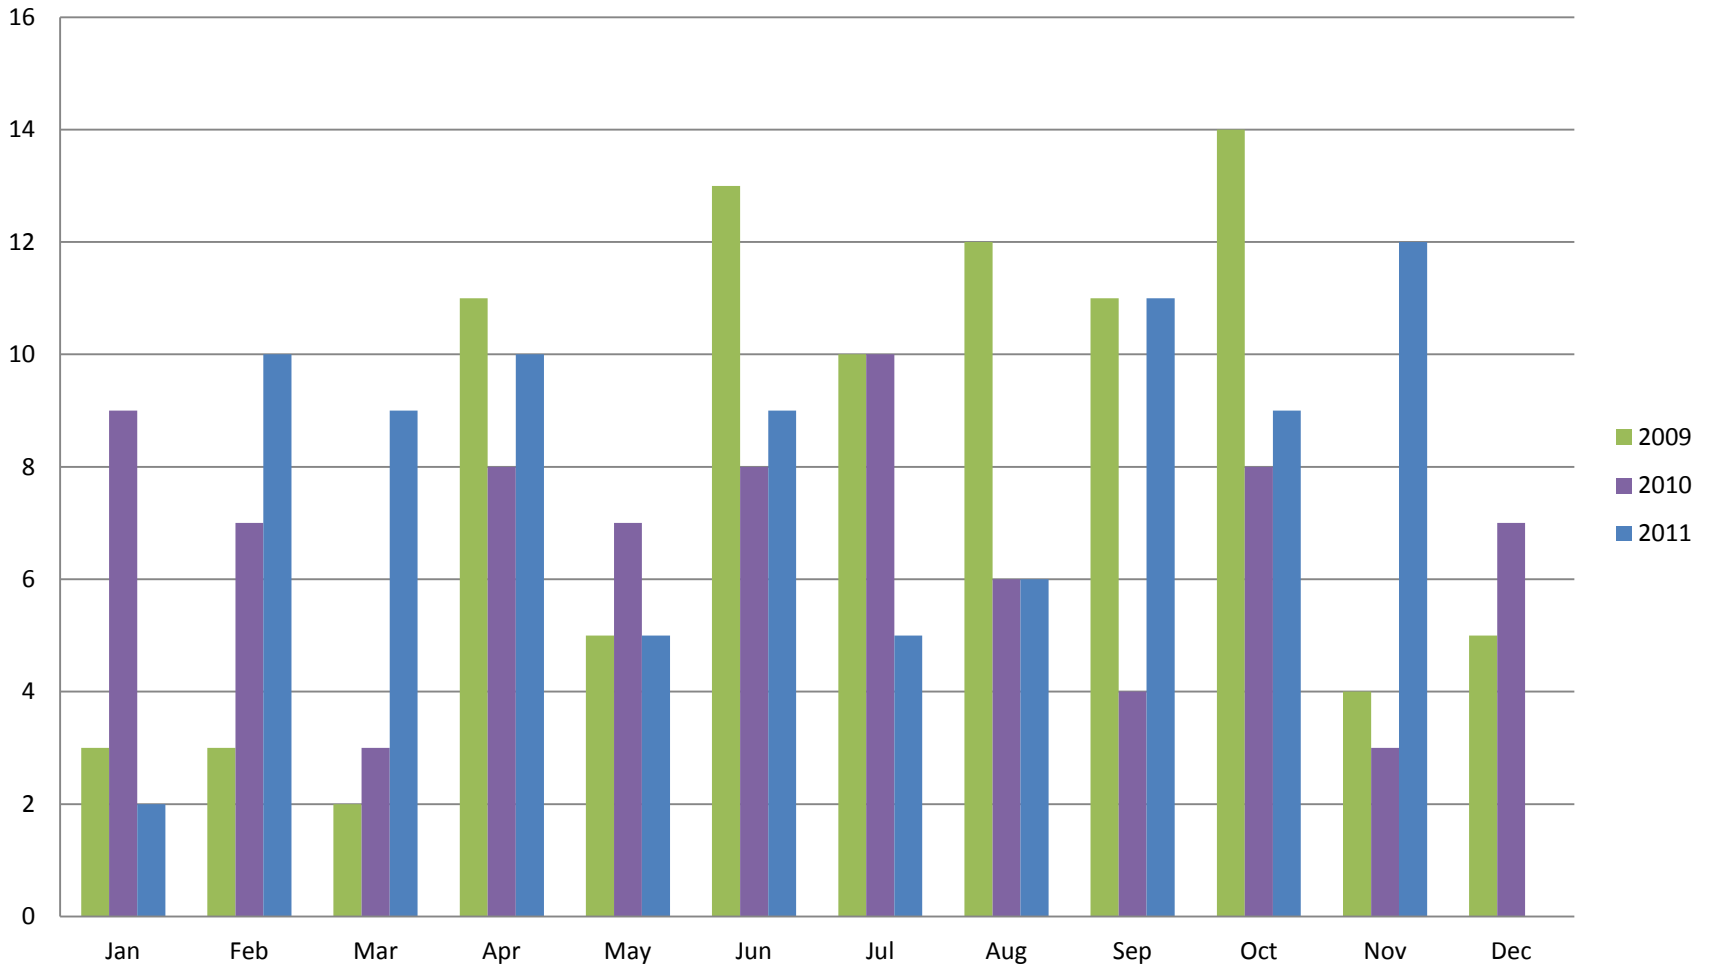

Whistler Chalet Sales - Monthly