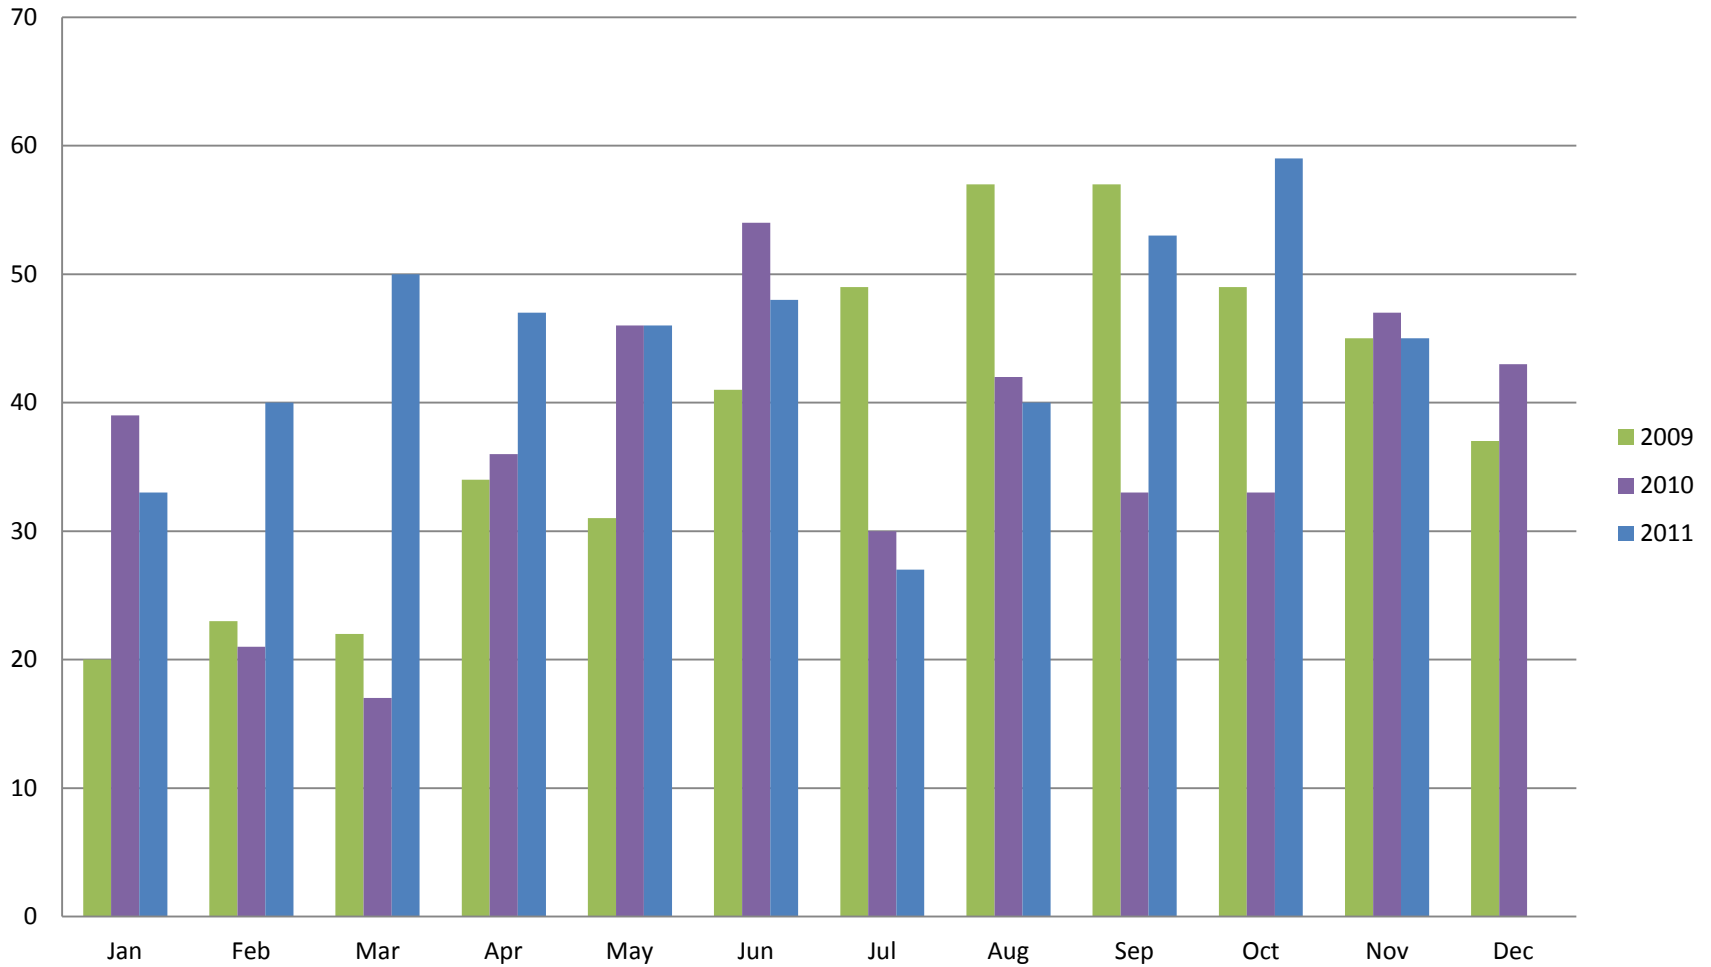

Whistler Overall Sales - Monthly \$

Whistler Overall Sales - Monthly

Whistler Active Listings

This graph shows active listings in Whistler proper, with no time shared listings . Data collection started Sept. 21st 2009