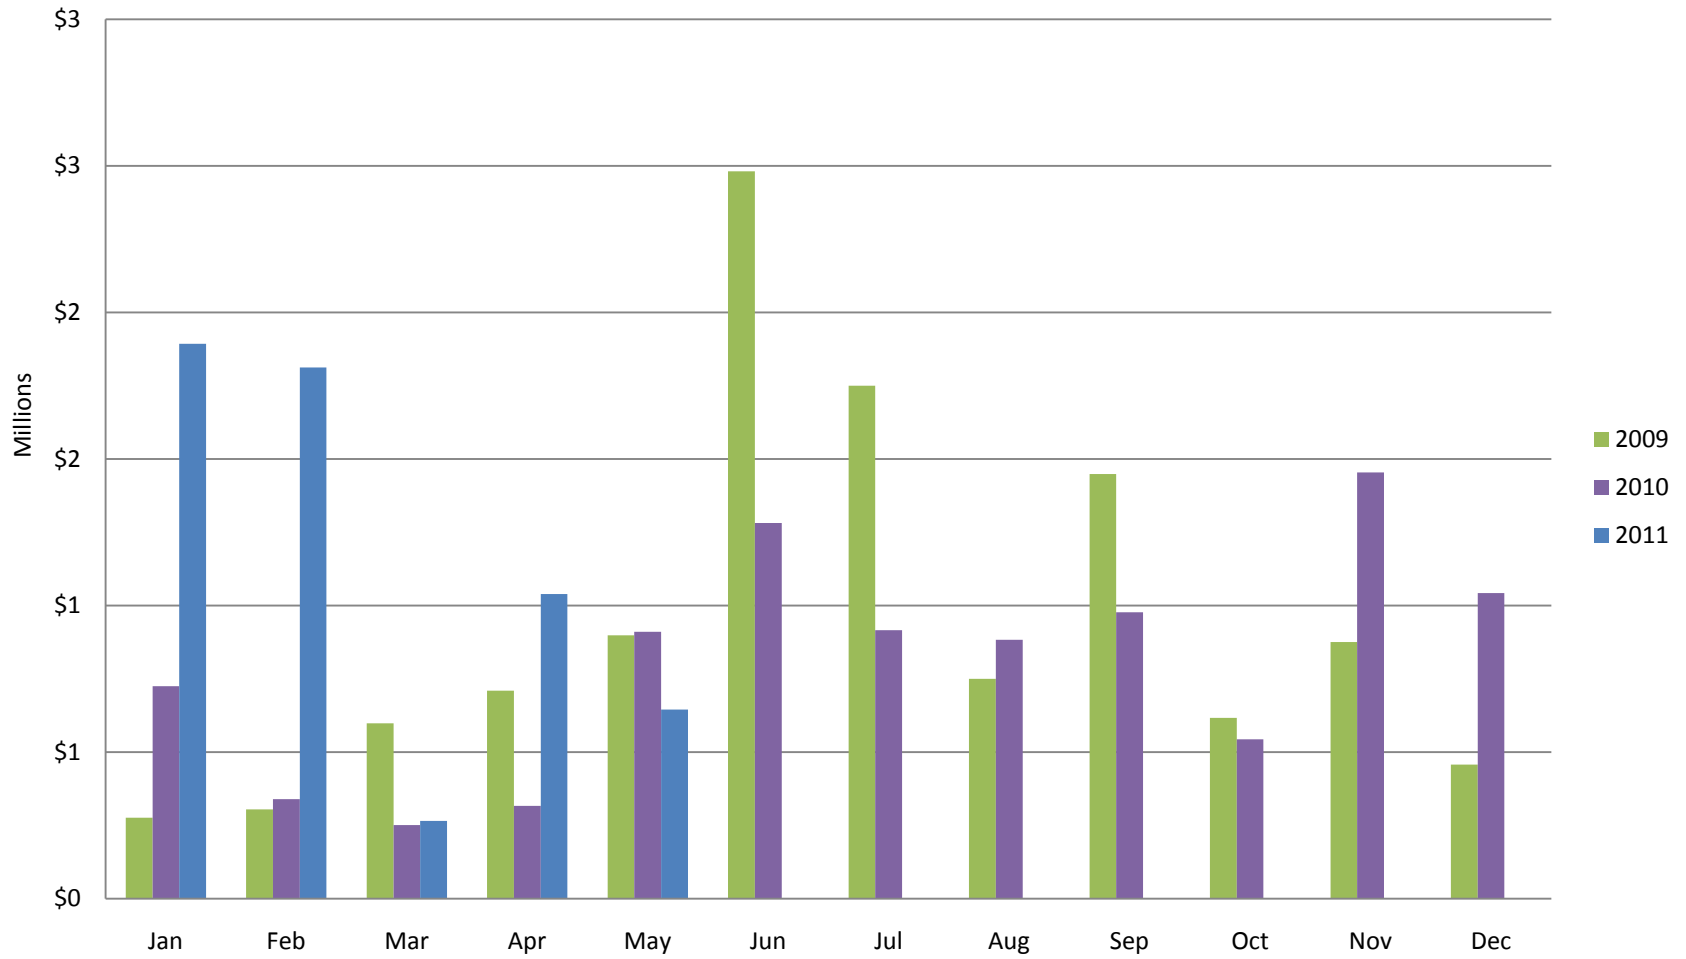

Whistler Phase II Condo Sales - Monthly $