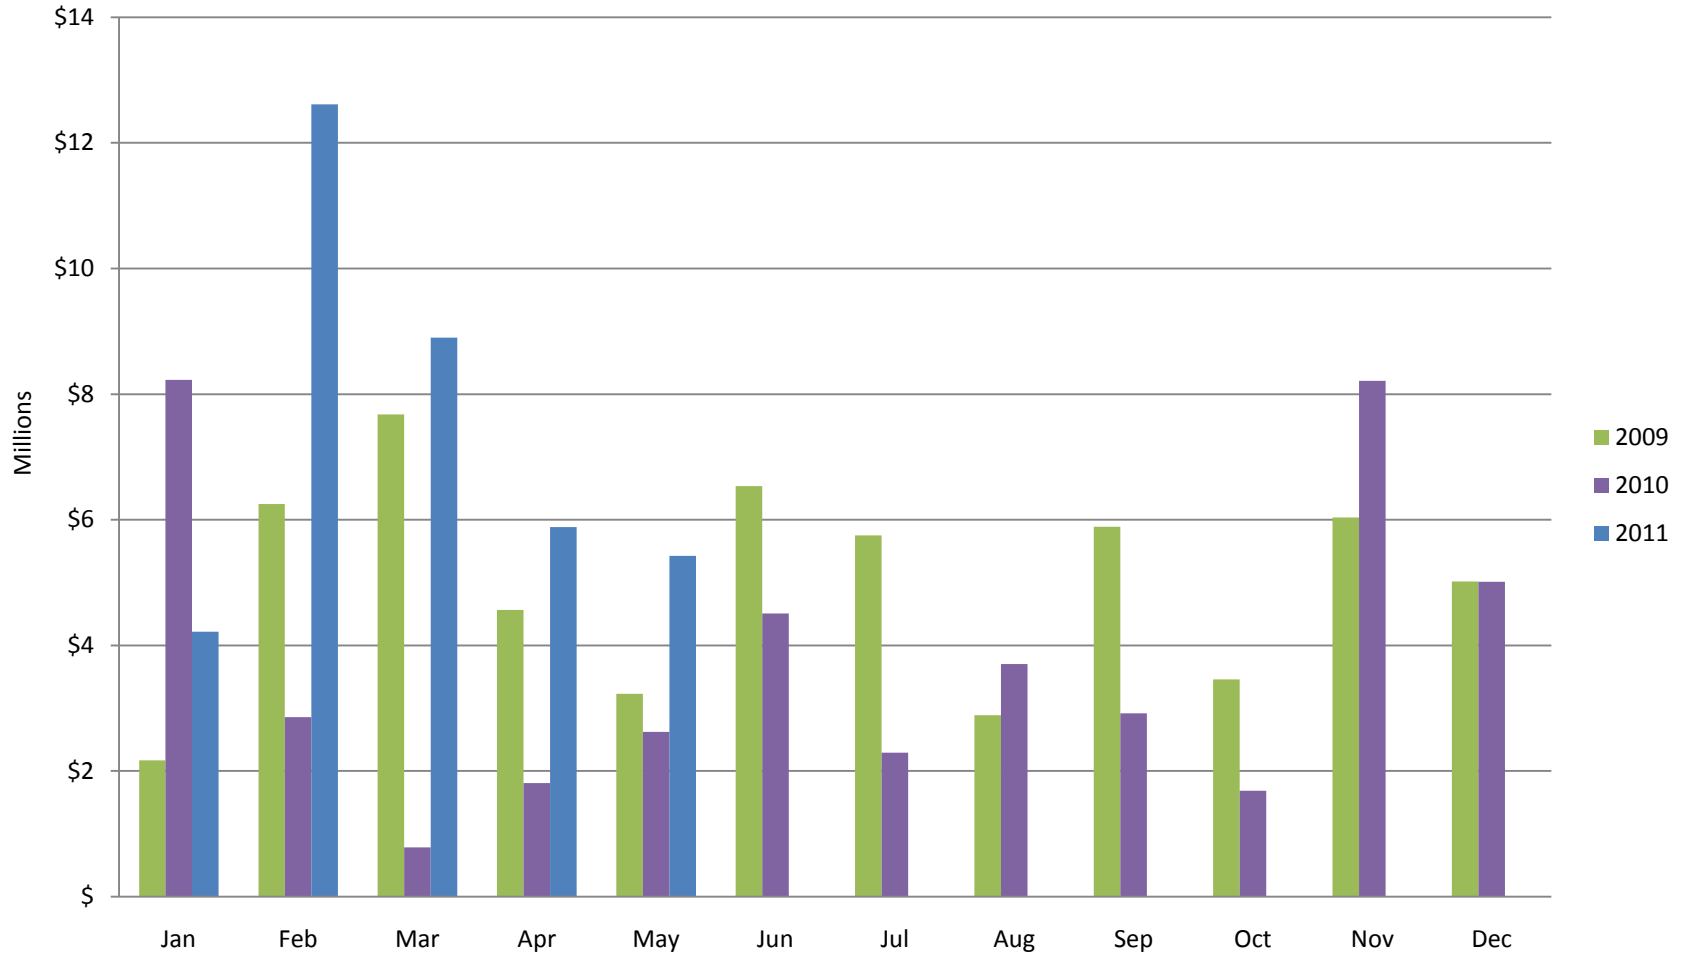

Whistler Condominium Sales - Monthly #

Whistler Condominium Sales - Monthly $