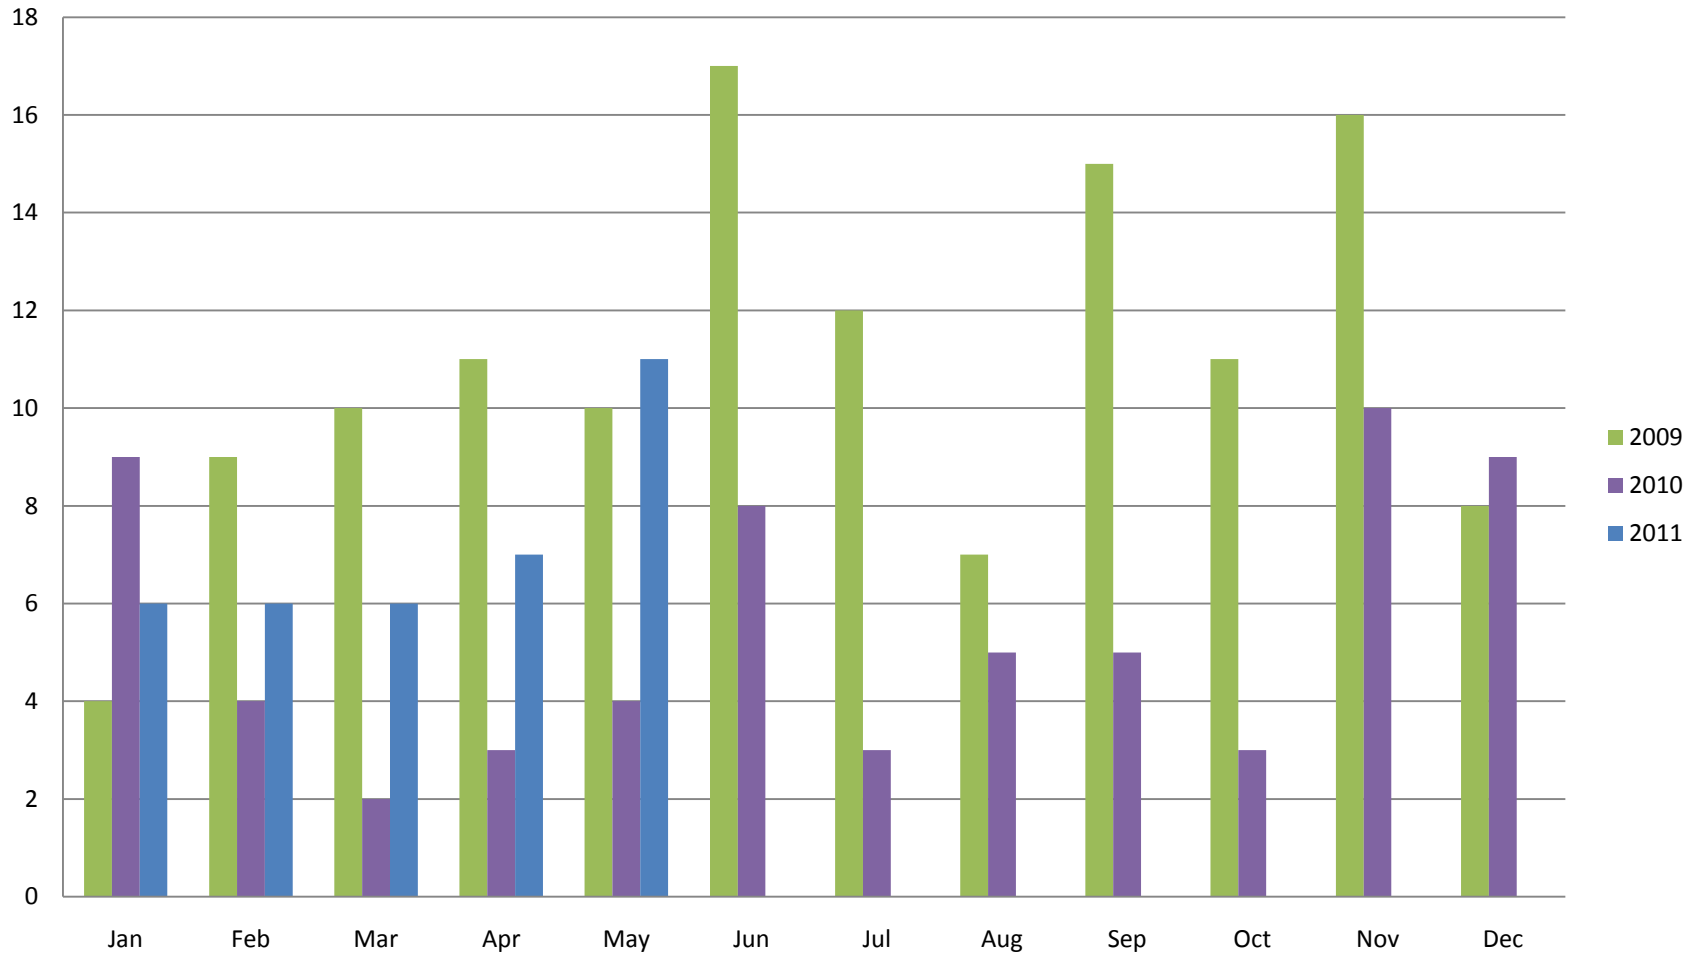

Whistler Phase I Condo Sales - Monthly