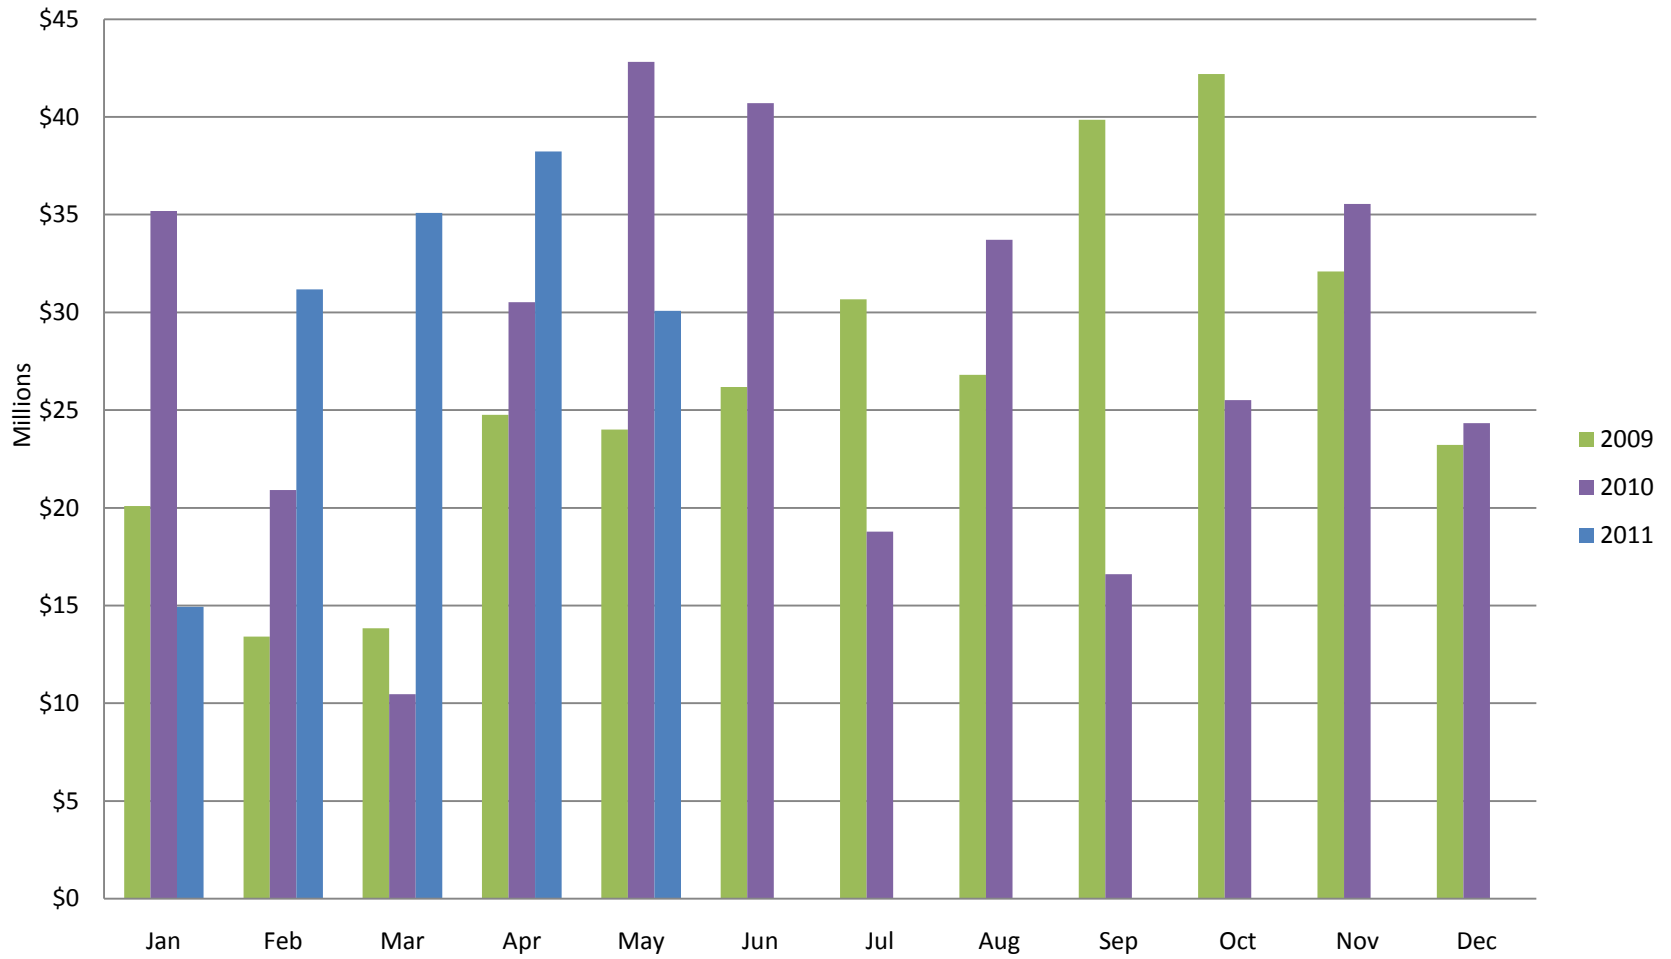

Whistler Overall Sales - Monthly \$

Whistler Overall Sales - Monthly

Whistler Active Listings

This graph shows active listings in Whistler proper, with no time shared listings . Data collection started Sept. 21st 2009