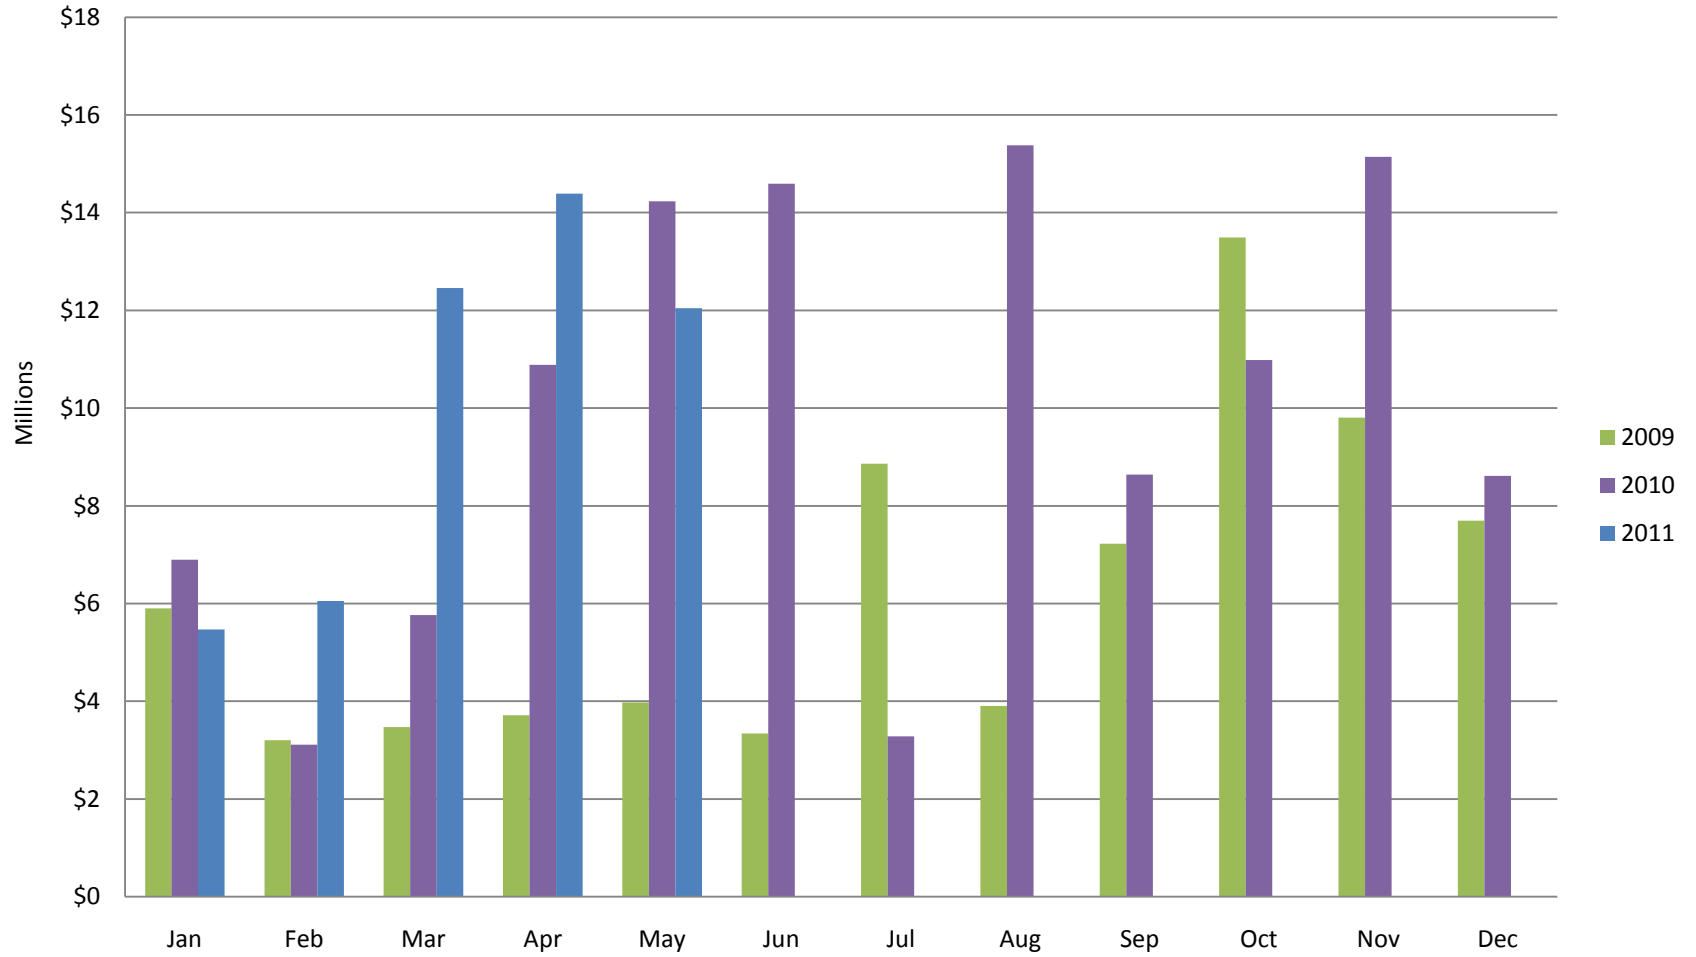

Whistler Townhouse Sales - Monthly #

Whistler Townhouse Sales - Monthly $