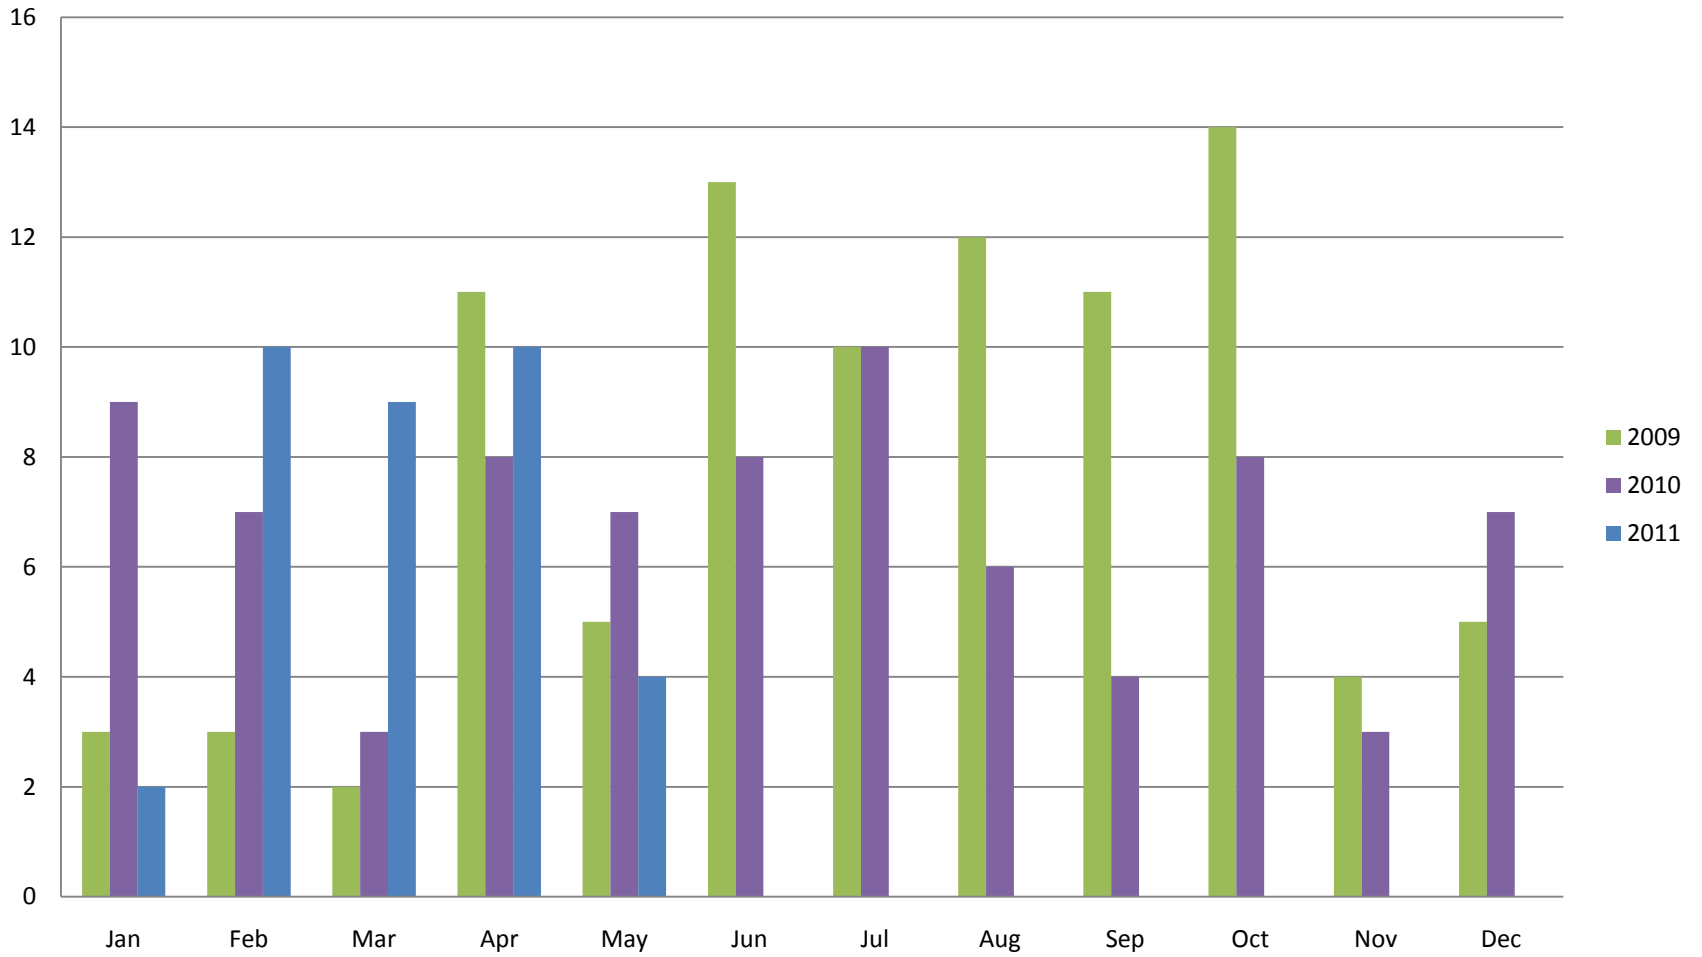

Whistler Chalet Sales - Monthly