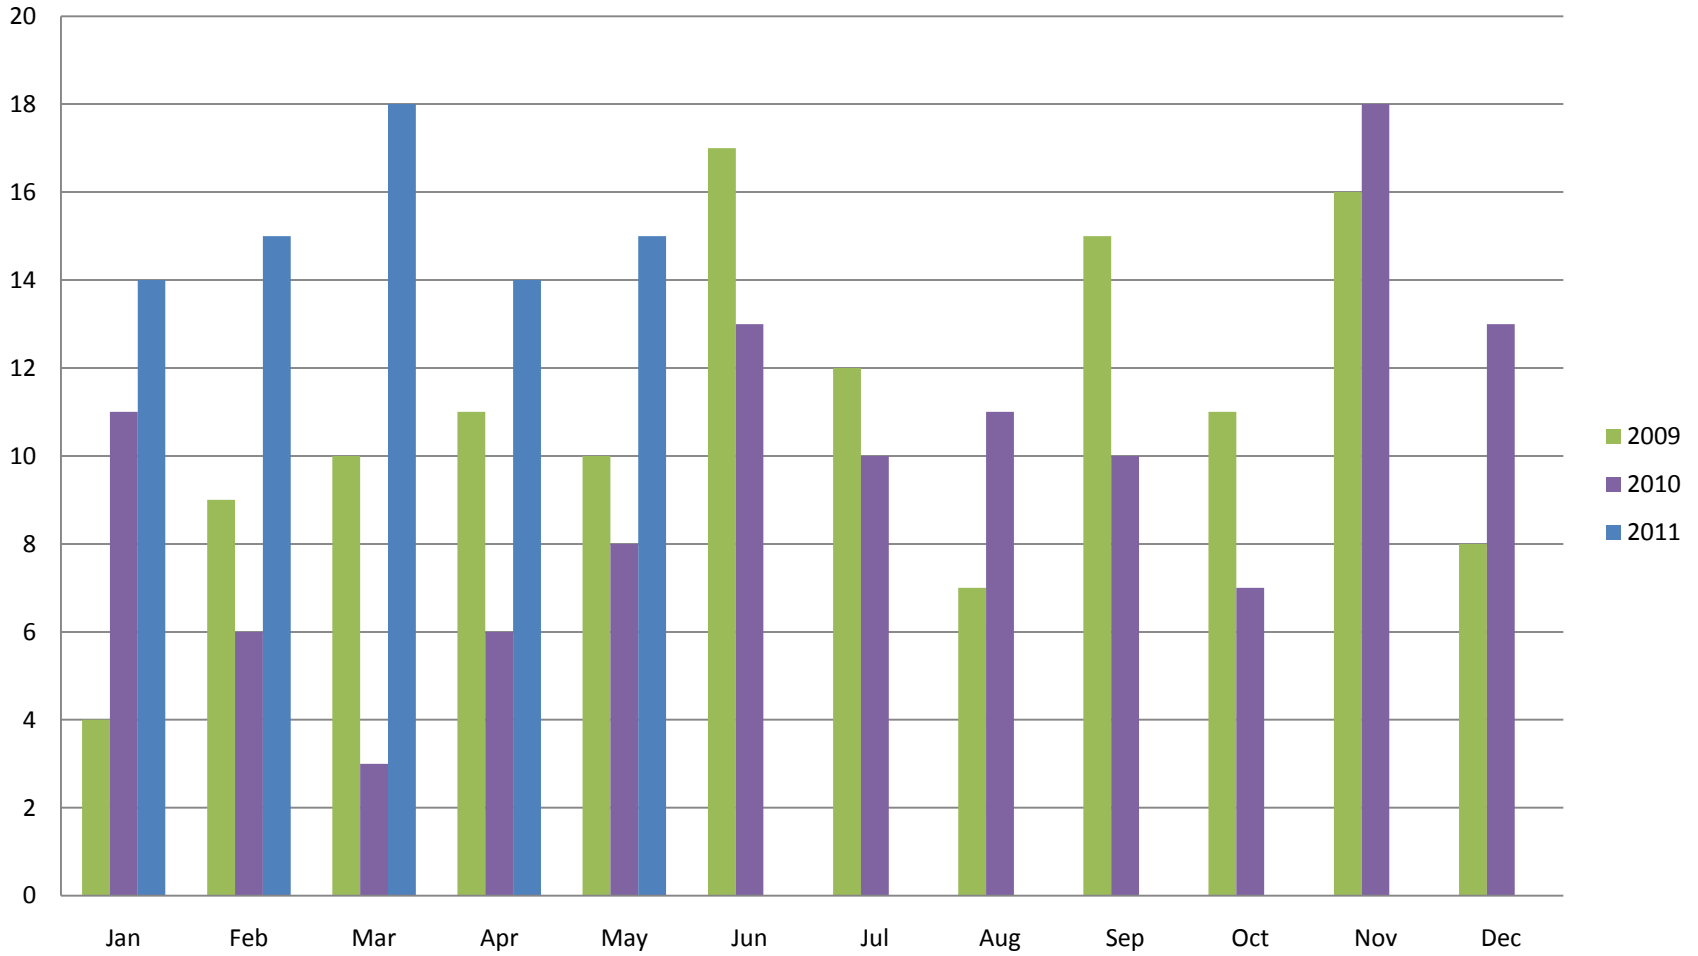

Whistler Condominium Sales - Monthly #