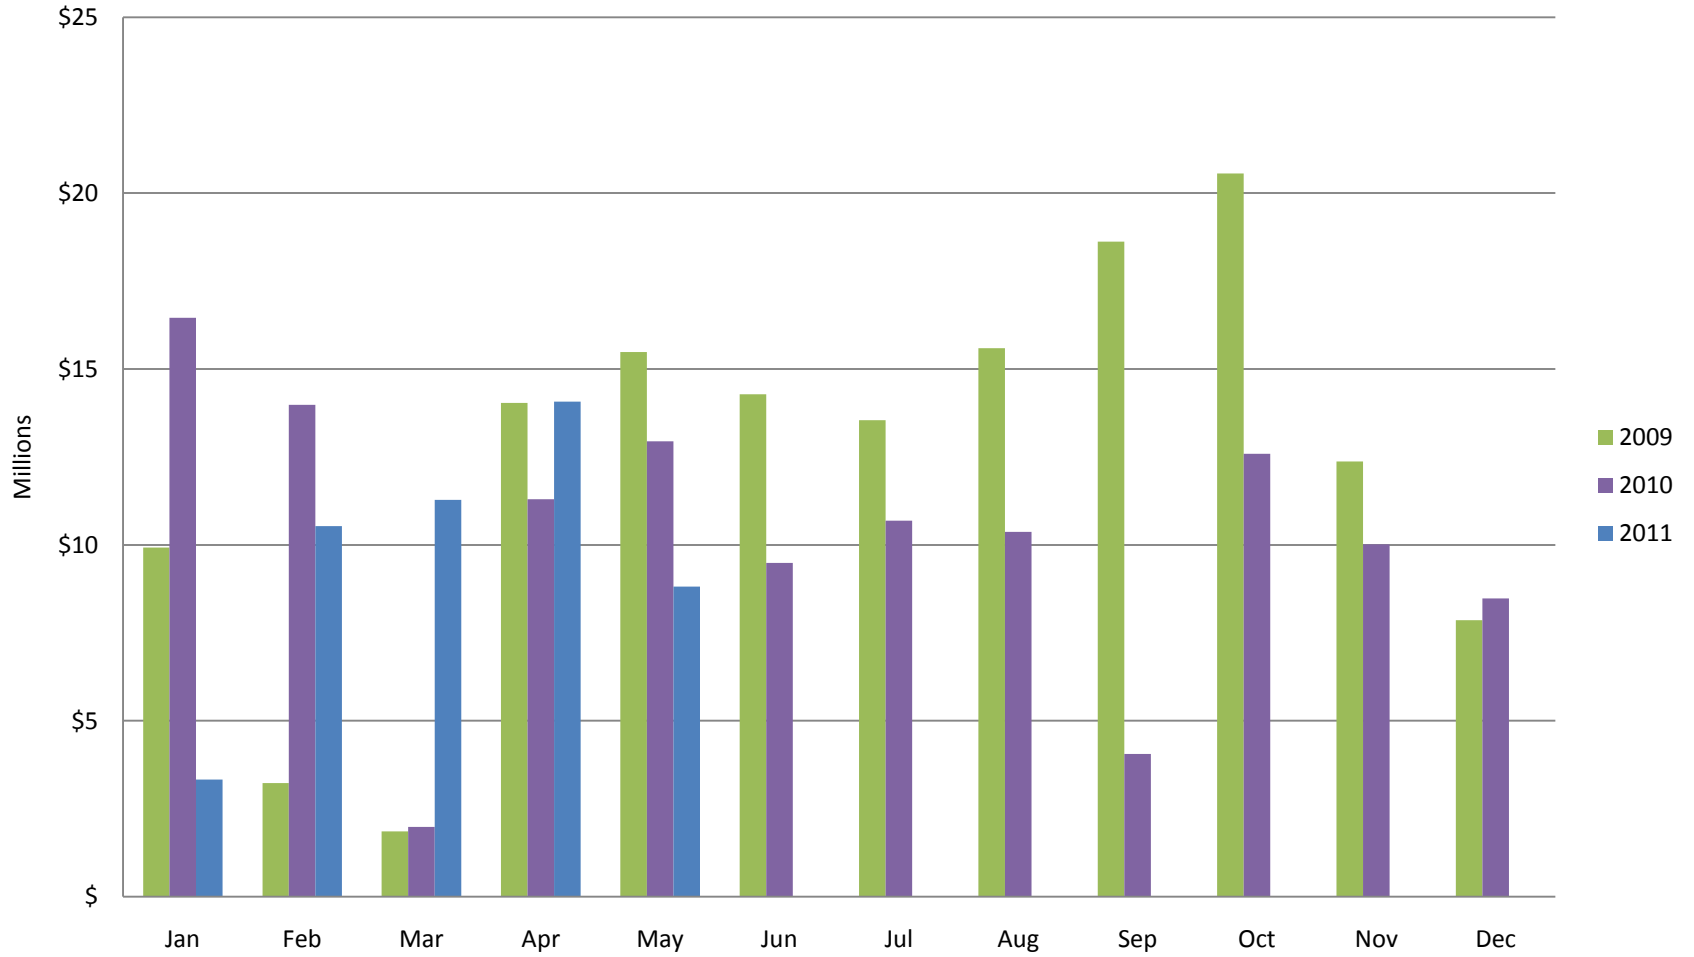

Whistler Chalet Sales - Monthly $