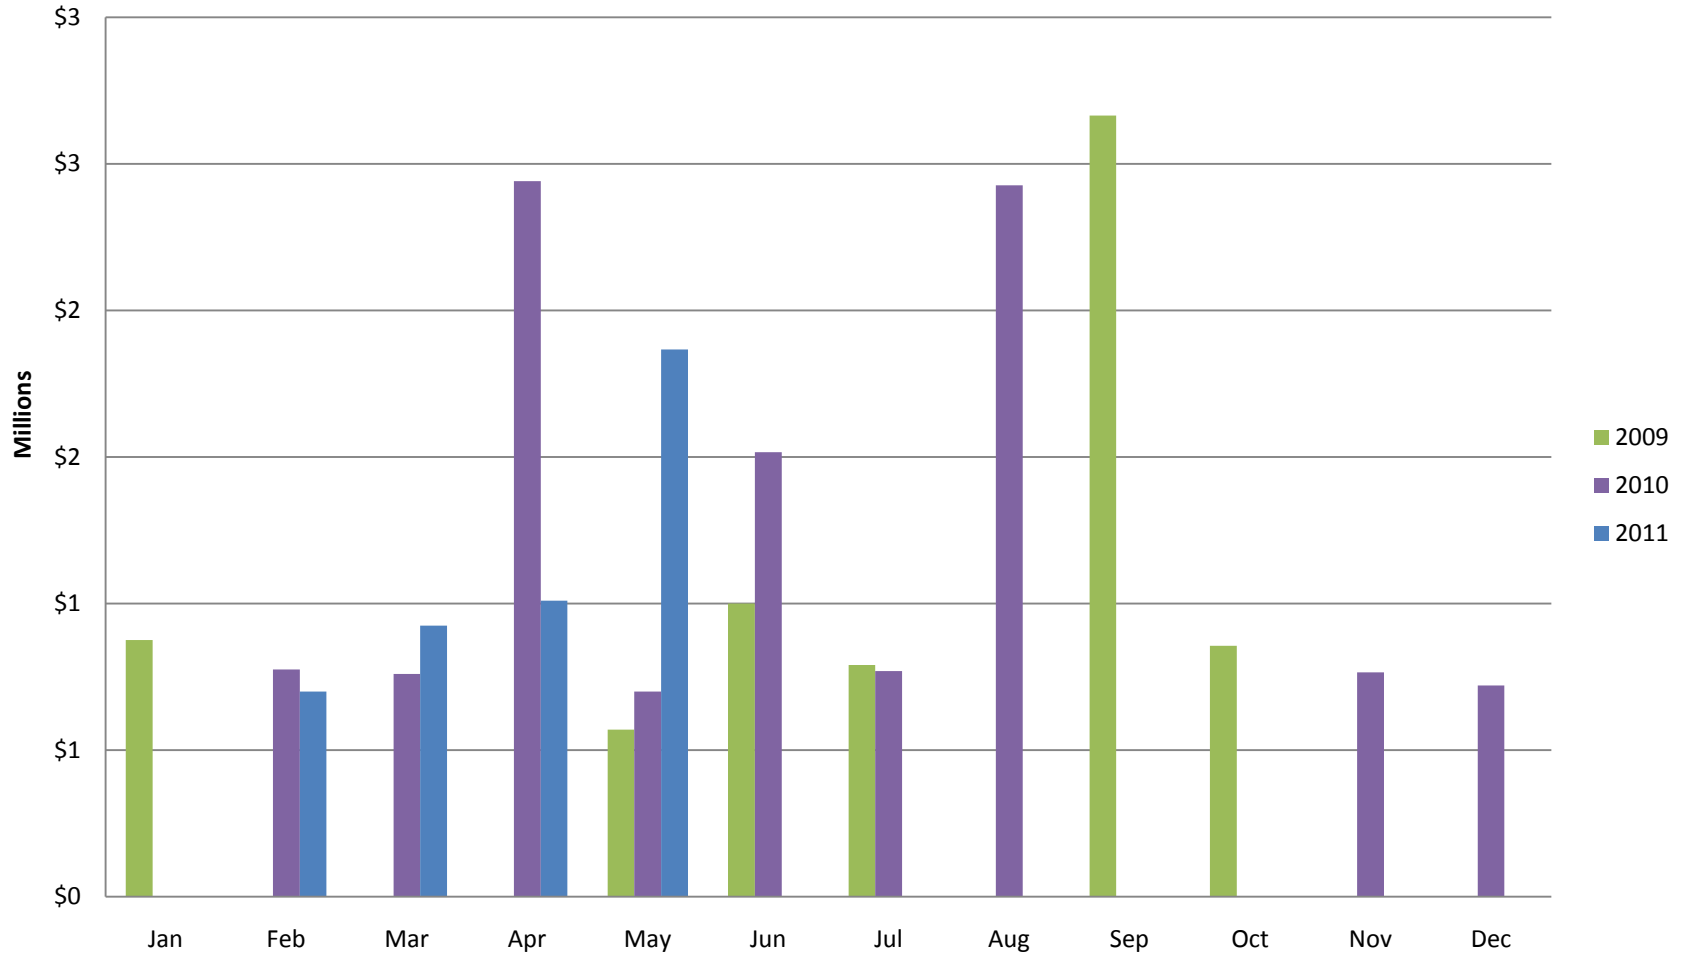

Whistler Phase I Condo Sales - Monthly \$

Whistler Phase I Condo Sales - Monthly

Whistler Phase II Condo Sales - Monthly \$

Whistler Phase II Condo Sales - Monthly

Whistler Duplex Sales - Monthly \$

Whistler Duplex Sales - Monthly

Whistler Shared Owner Sales - Monthly \$

Whistler Shared Owner Sales - Monthly

Whistler Lot Sales - Monthly \$

Whistler Lot Sales - Monthly