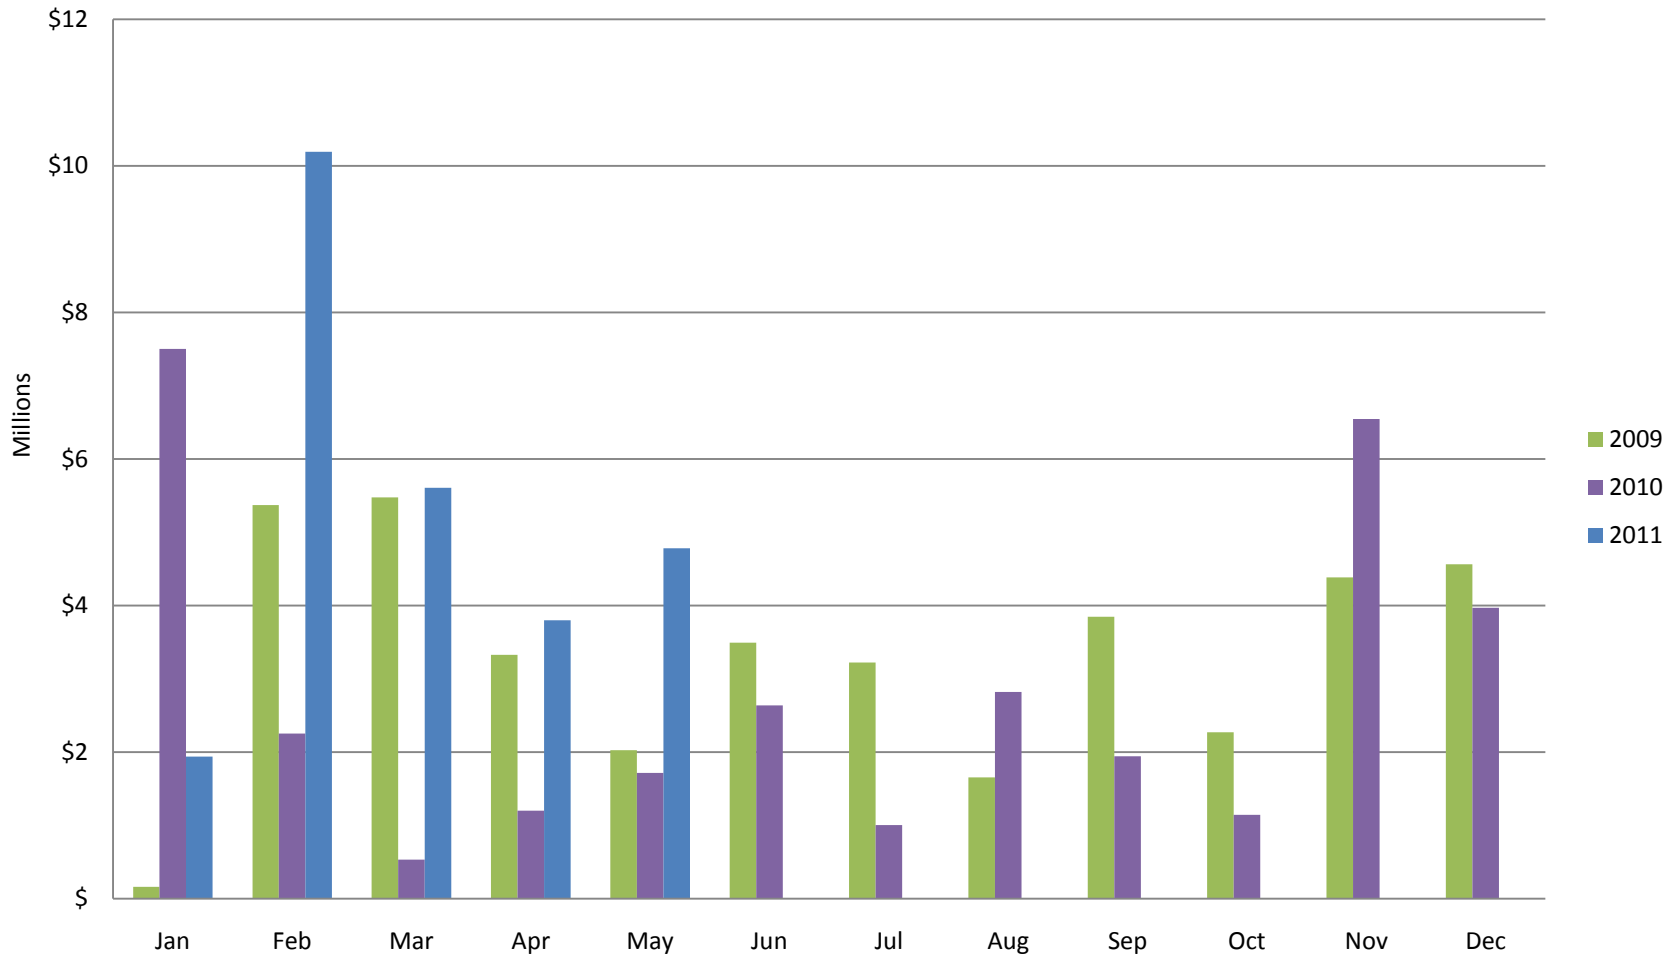

Whistler Phase I Condo Sales - Monthly $