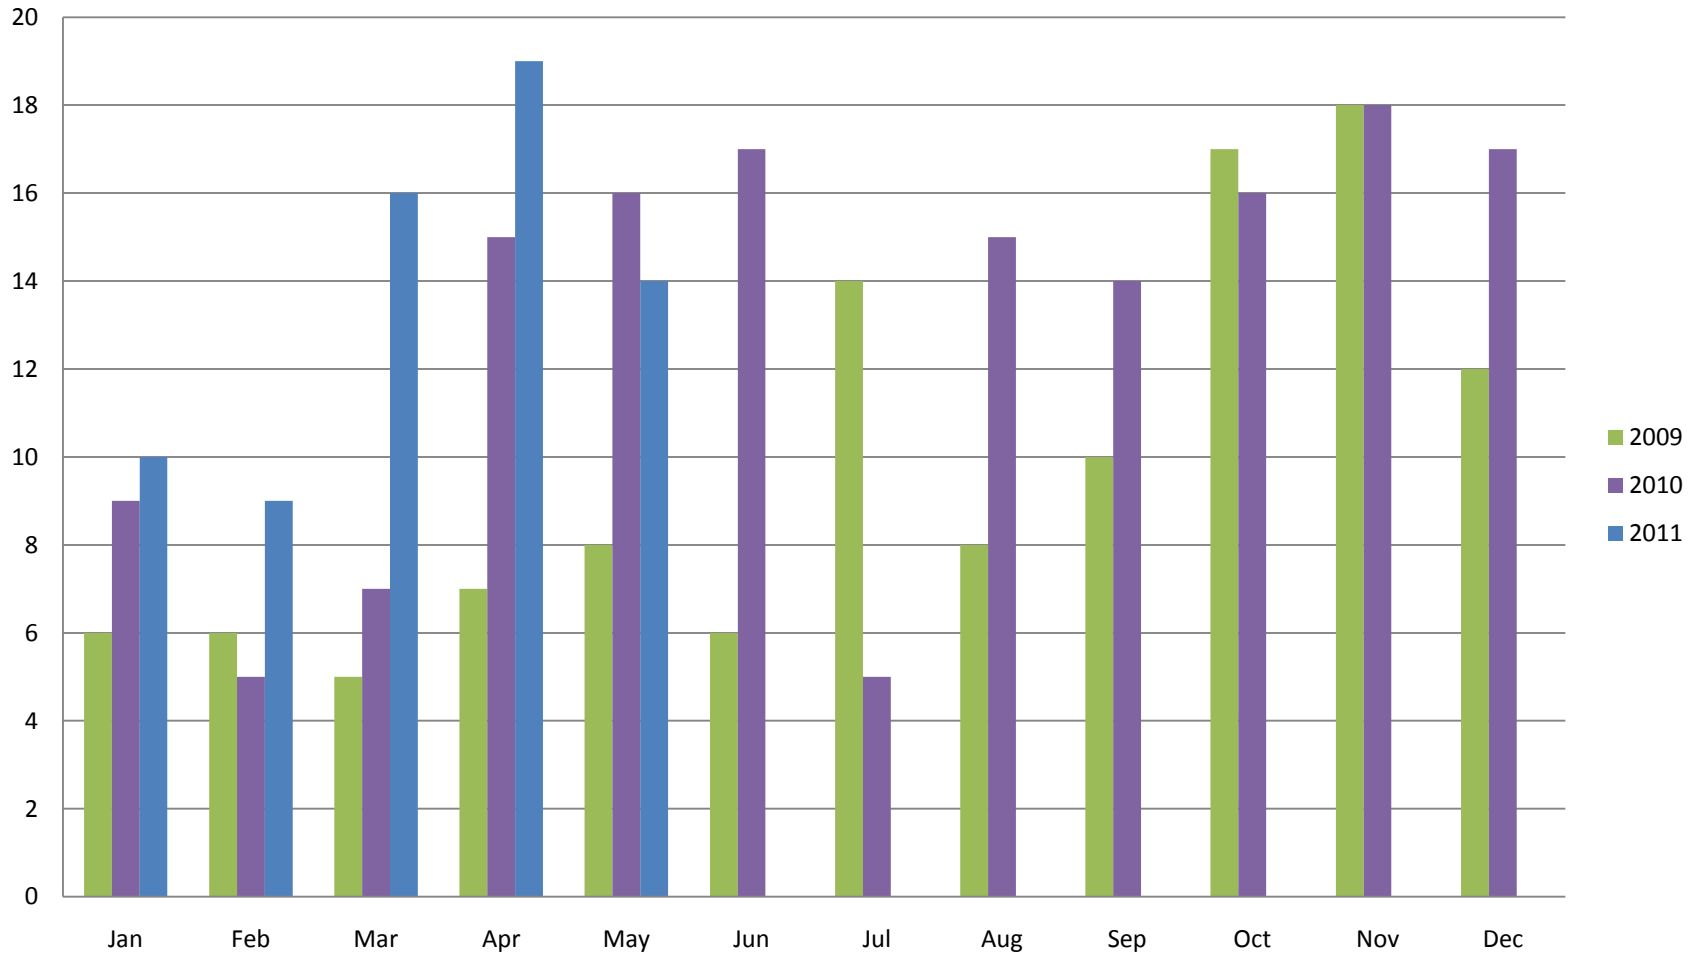

Whistler Townhouse Sales - Monthly #