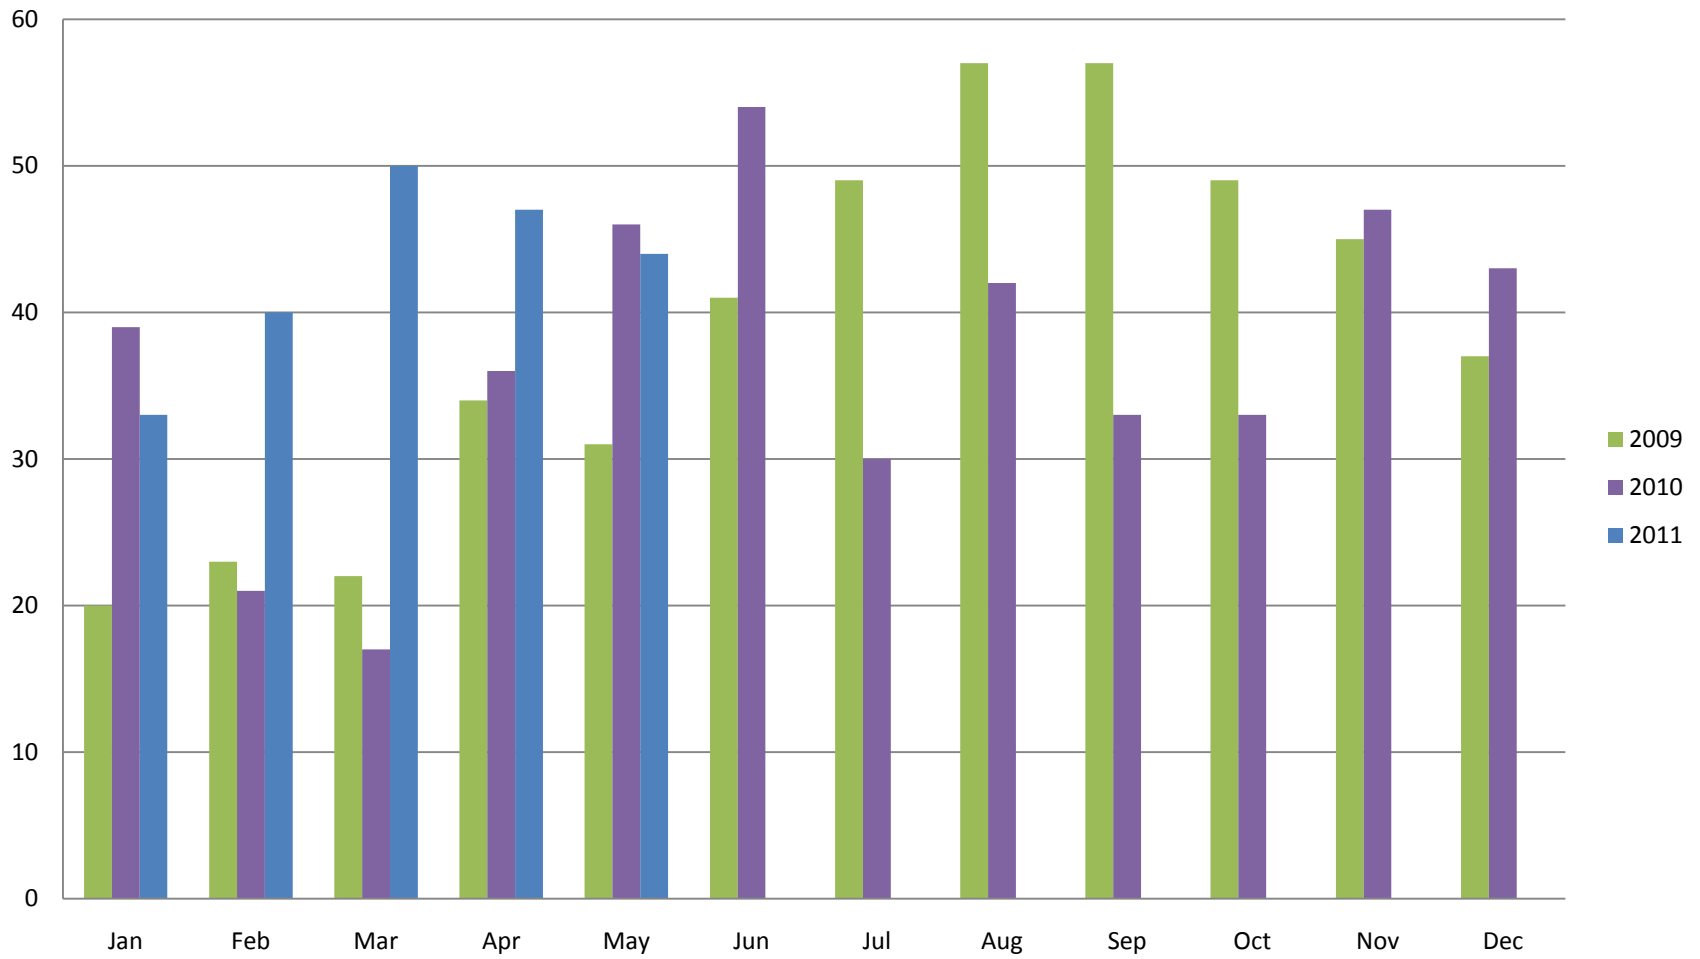

Whistler Overall Sales - Monthly \$

Whistler Overall Sales - Monthly

Whistler Active Listings

This graph shows active listings in Whistler proper, with no time shared listings . Data collection started Sept. 21st 2009