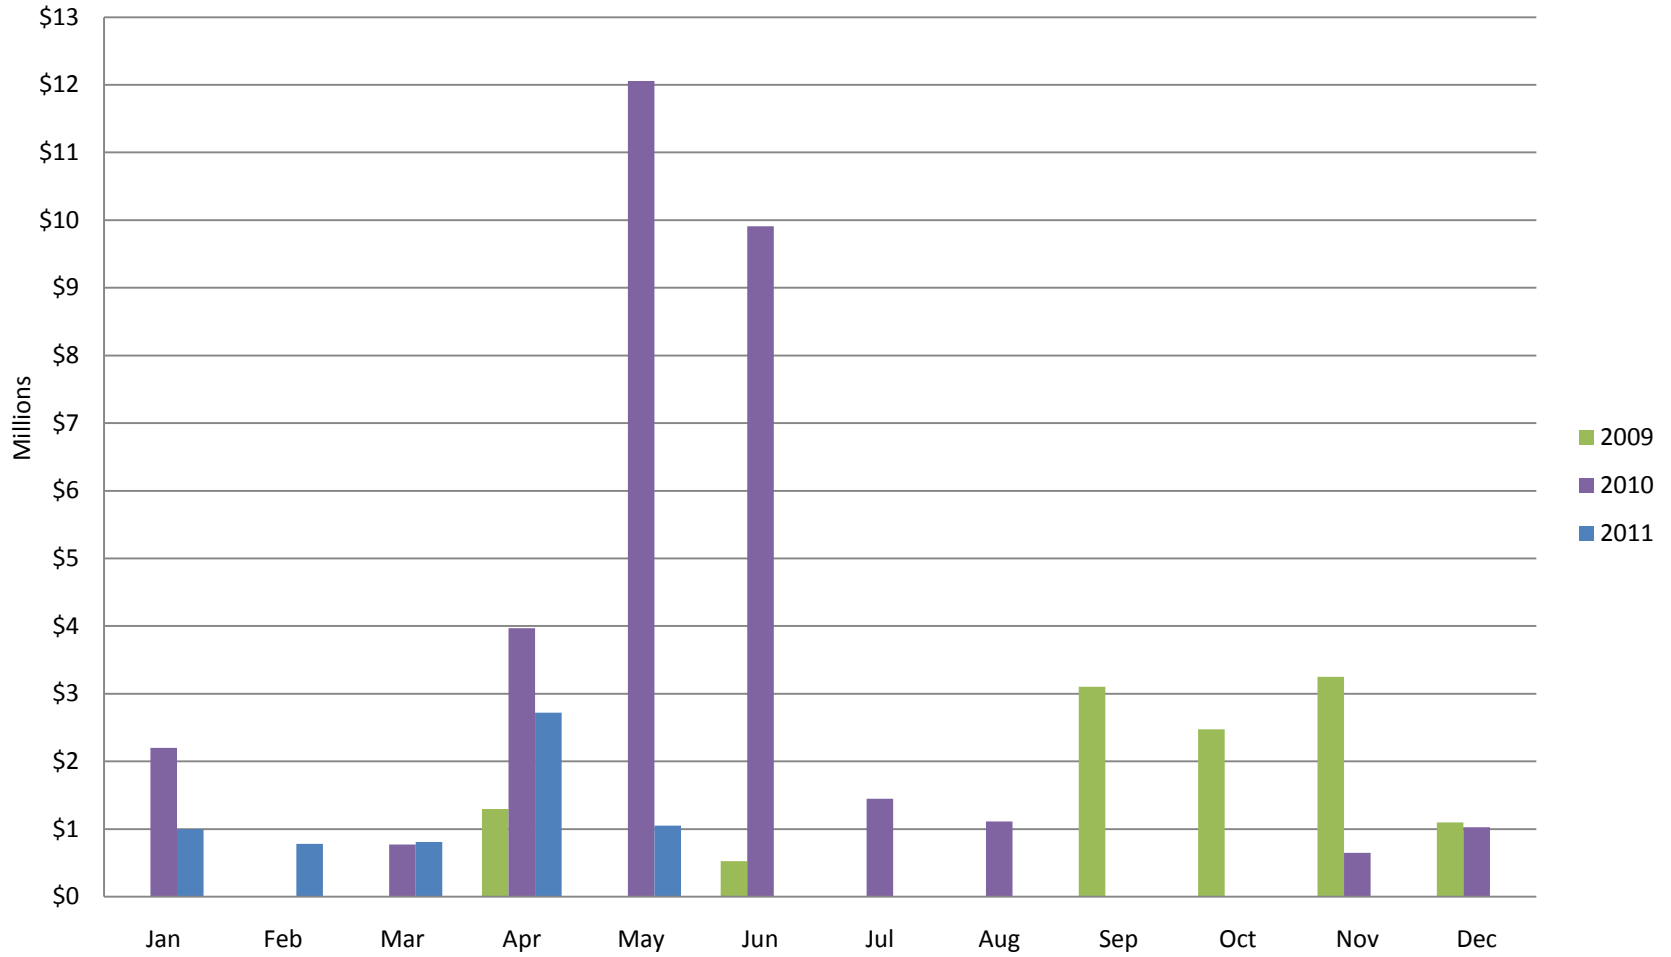

Whistler Phase I Condo Sales - Monthly \$

Whistler Phase I Condo Sales - Monthly

Whistler Phase II Condo Sales - Monthly \$

Whistler Phase II Condo Sales - Monthly

Whistler Duplex Sales - Monthly \$

Whistler Duplex Sales - Monthly

Whistler Shared Owner Sales - Monthly \$

Whistler Shared Owner Sales - Monthly

Whistler Lot Sales - Monthly \$

Whistler Lot Sales - Monthly