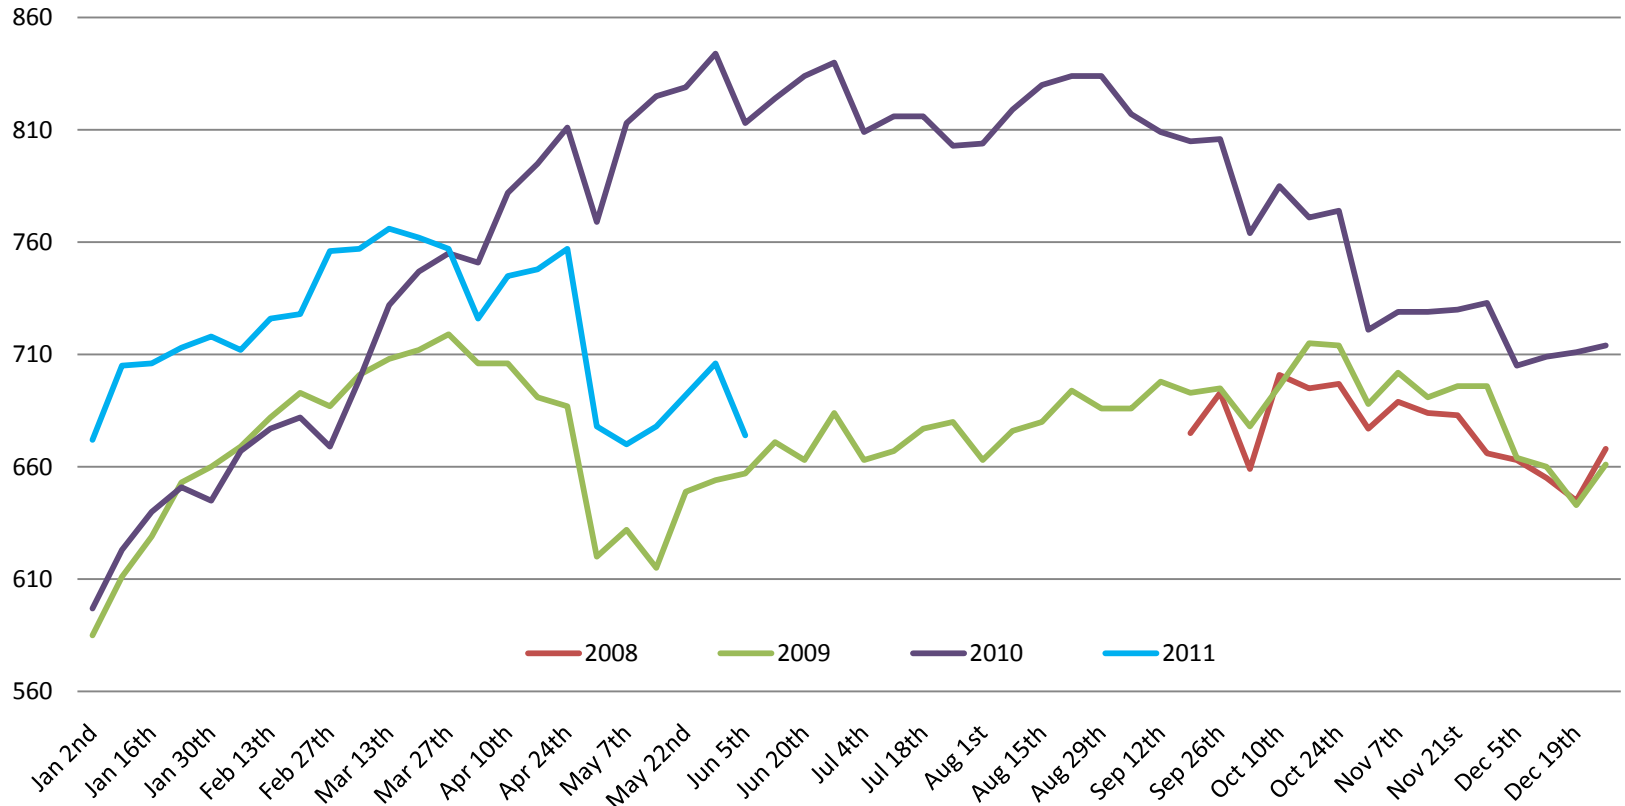

Whistler Overall Sales - Monthly \$

Whistler Overall Sales - Monthly

Whistler Active Listings

This graph shows active listings in Whistler proper, with no time shared listings . Data collection started Sept. 21st 2009