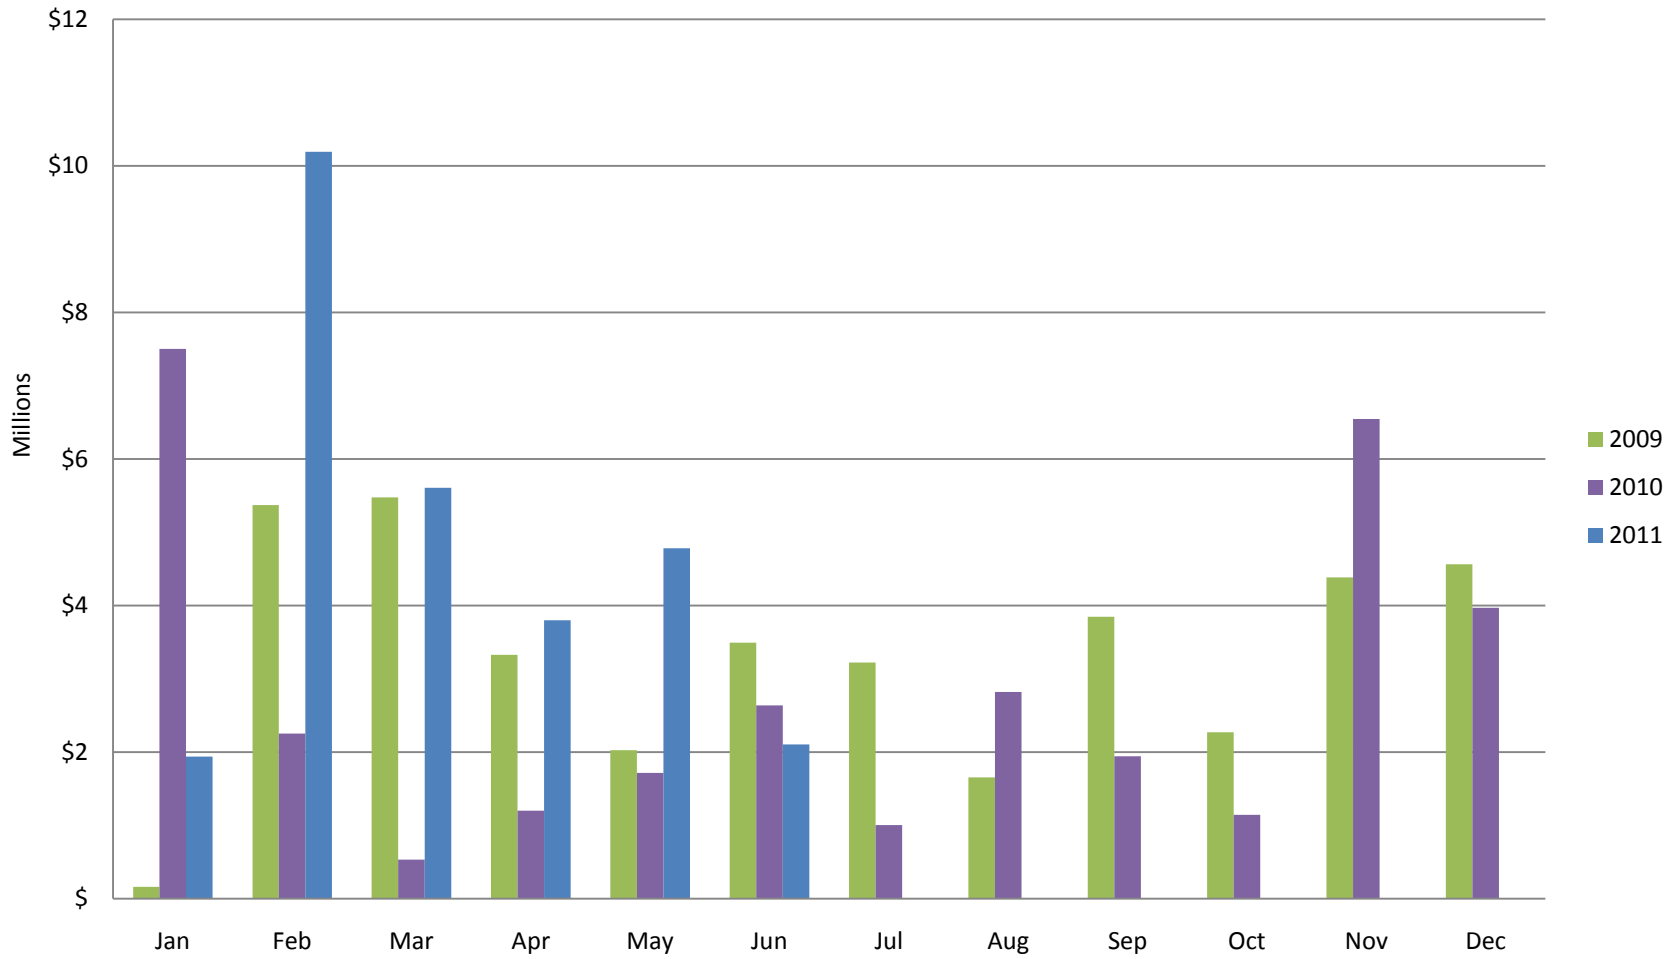

Whistler Phase I Condo Sales - Monthly #

Whistler Phase I Condo Sales - Monthly $