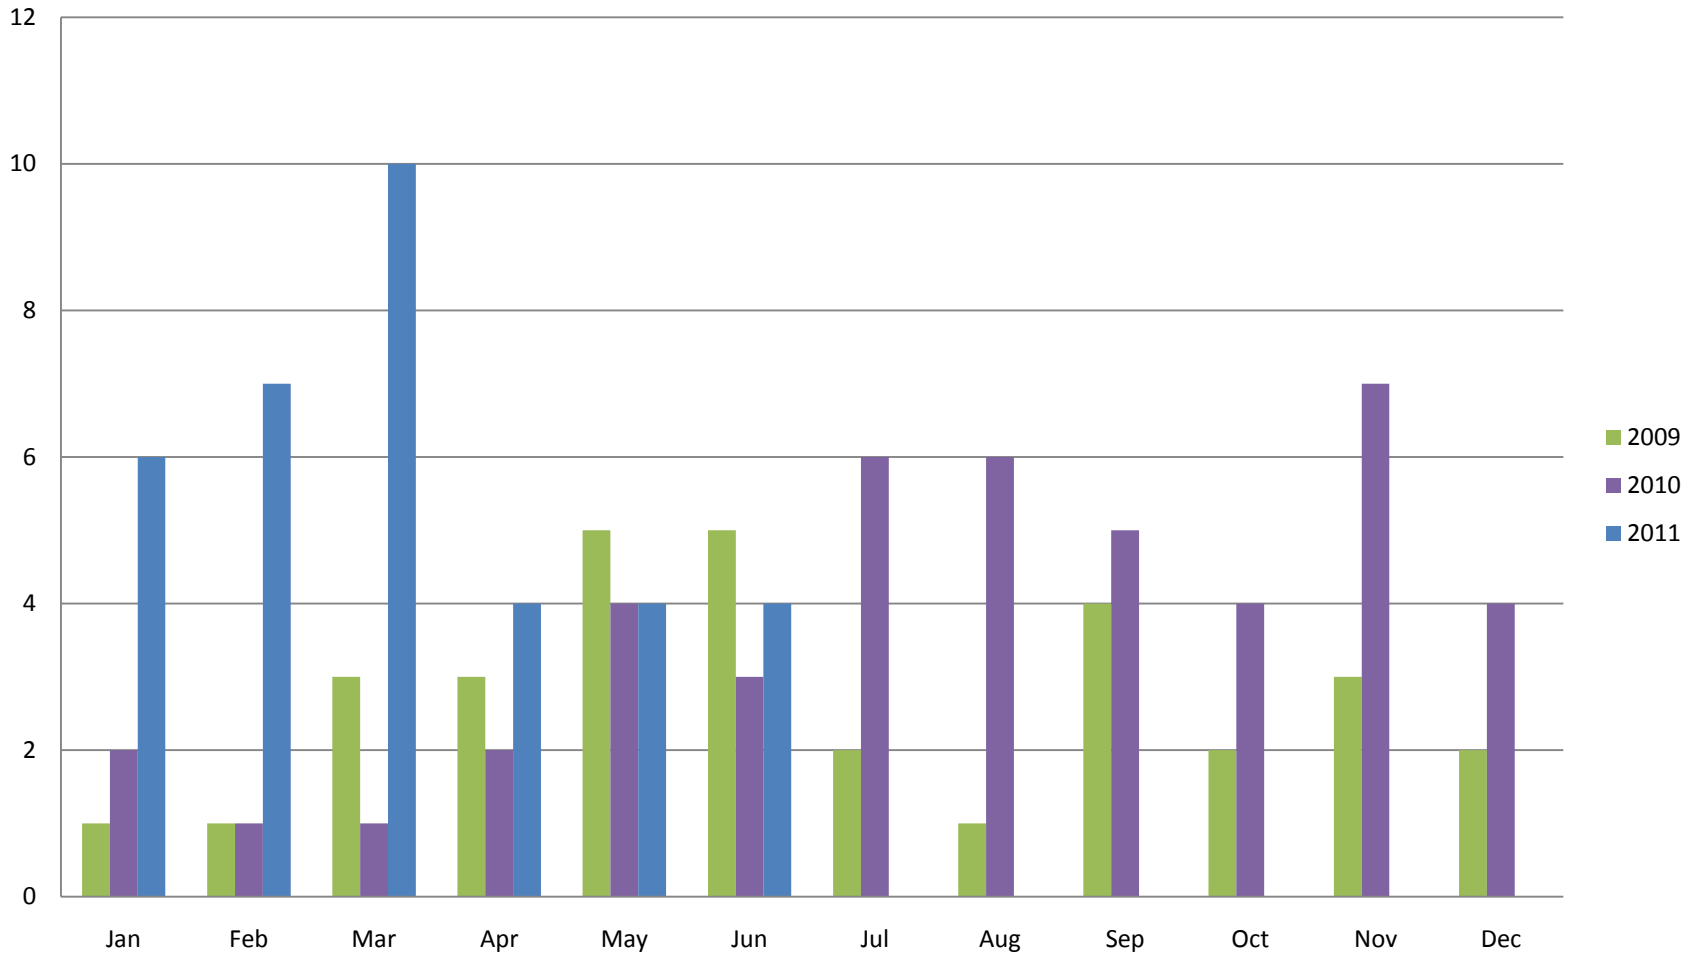

Whistler Phase I Condo Sales - Monthly \$

Whistler Phase I Condo Sales - Monthly #

Whistler Phase II Condo Sales - Monthly \$

Whistler Phase II Condo Sales - Monthly

Whistler Duplex Sales - Monthly \$

Whistler Duplex Sales - Monthly