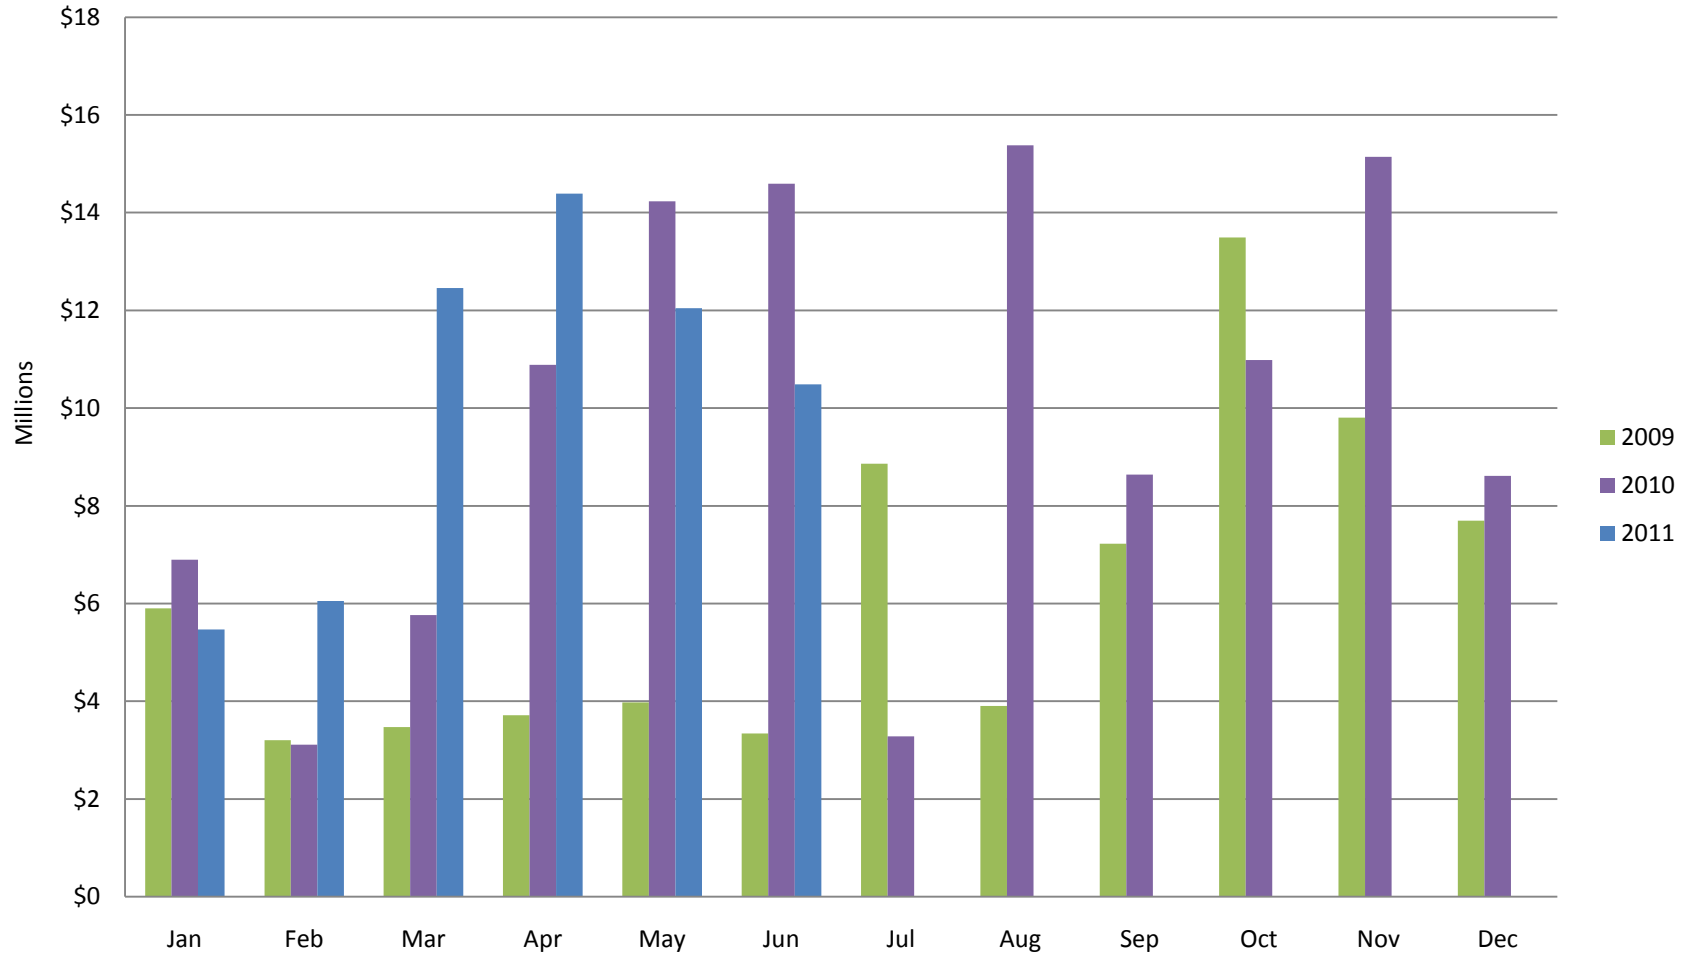

Whistler Townhouse Sales - Monthly $