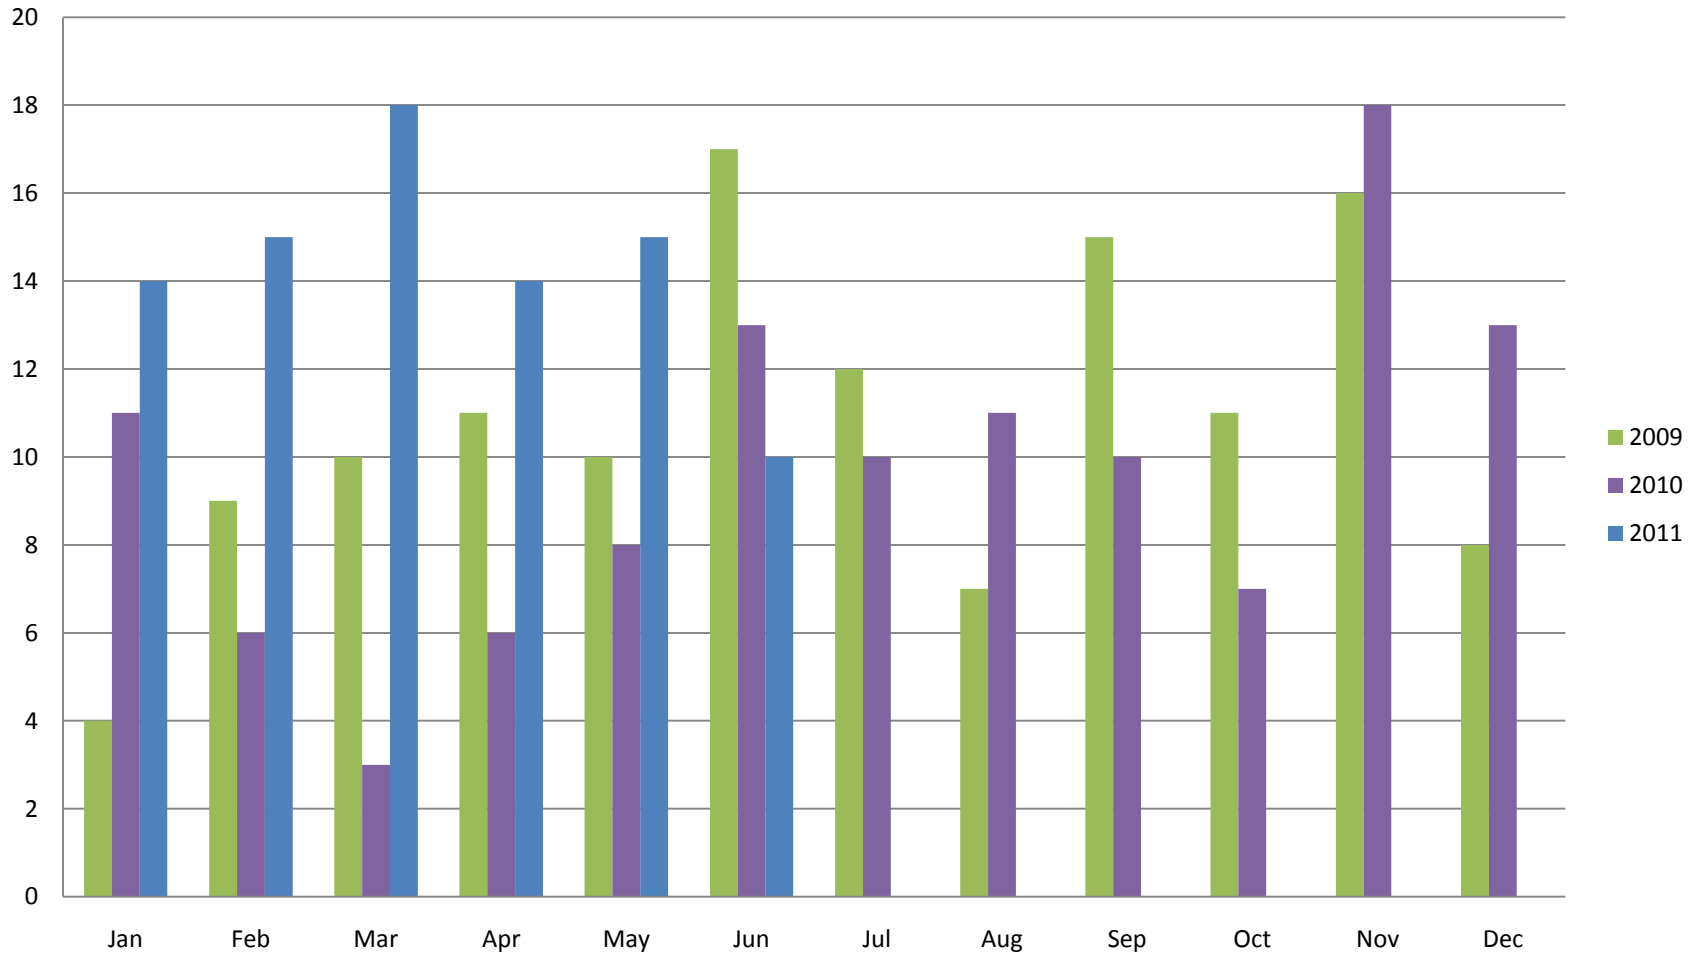

Whistler Condominium Sales - Monthly