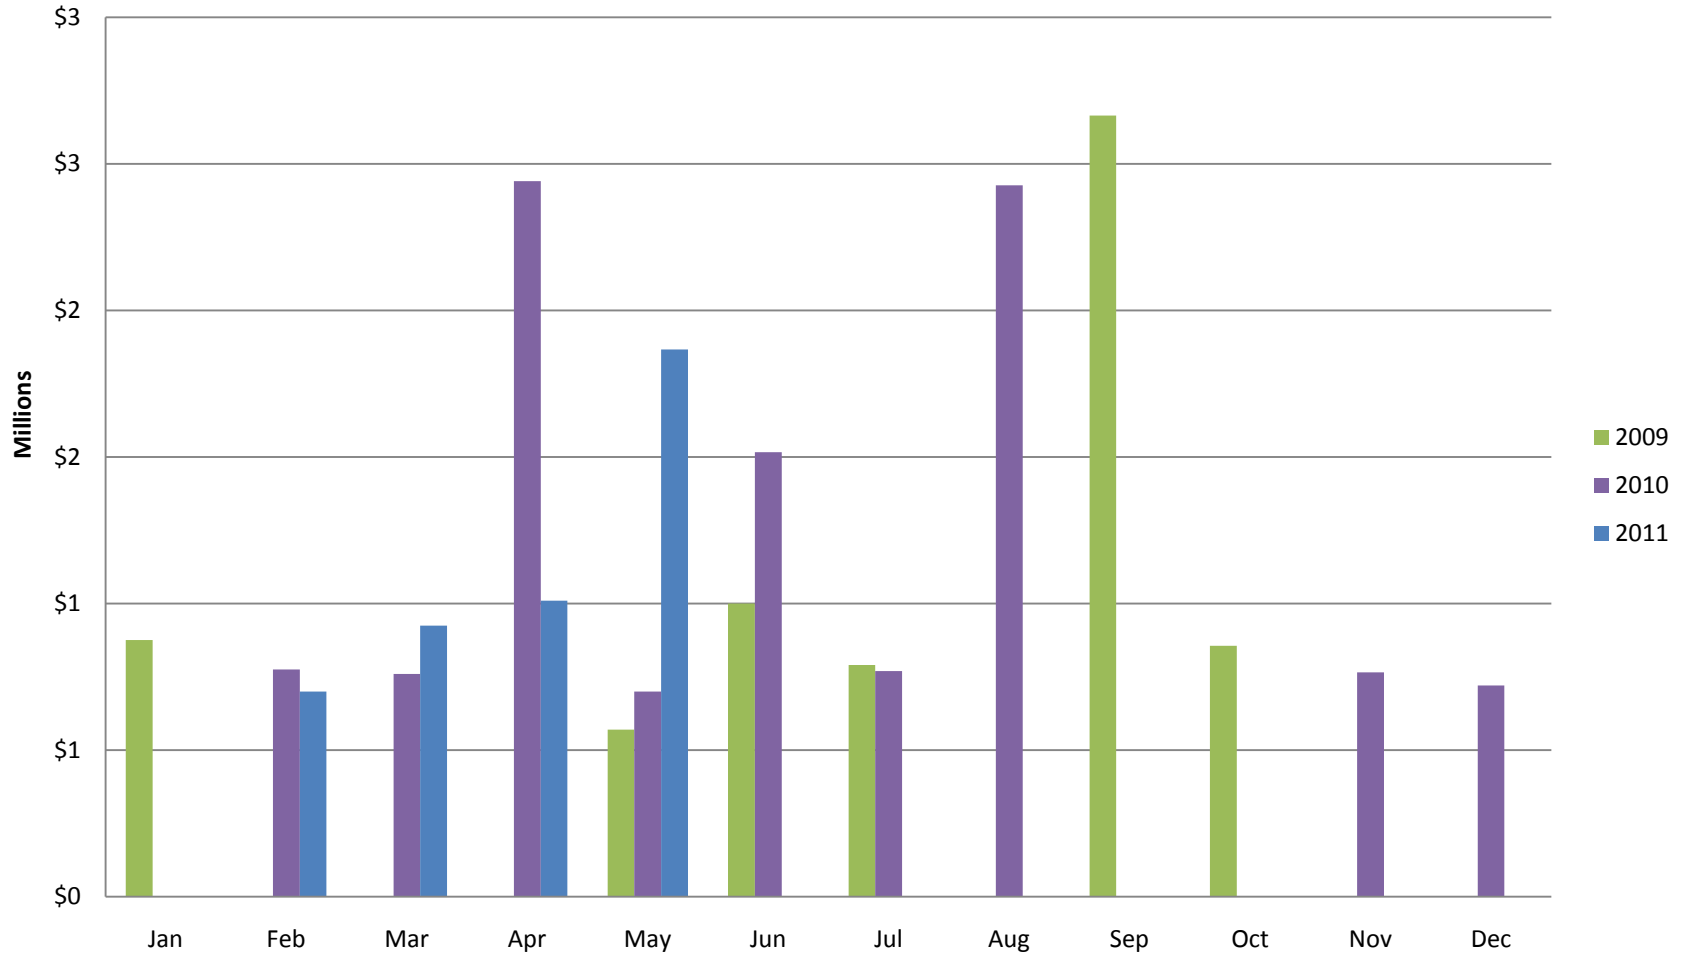

Whistler Phase I Condo Sales - Monthly \$

Whistler Phase I Condo Sales - Monthly #

Whistler Phase II Condo Sales - Monthly \$

Whistler Phase II Condo Sales - Monthly

Whistler Duplex Sales - Monthly \$

Whistler Duplex Sales - Monthly

Whistler Shared Owner Sales - Monthly \$

Whistler Shared Owner Sales - Monthly

Whistler Lot Sales - Monthly \$

Whistler Lot Sales - Monthly