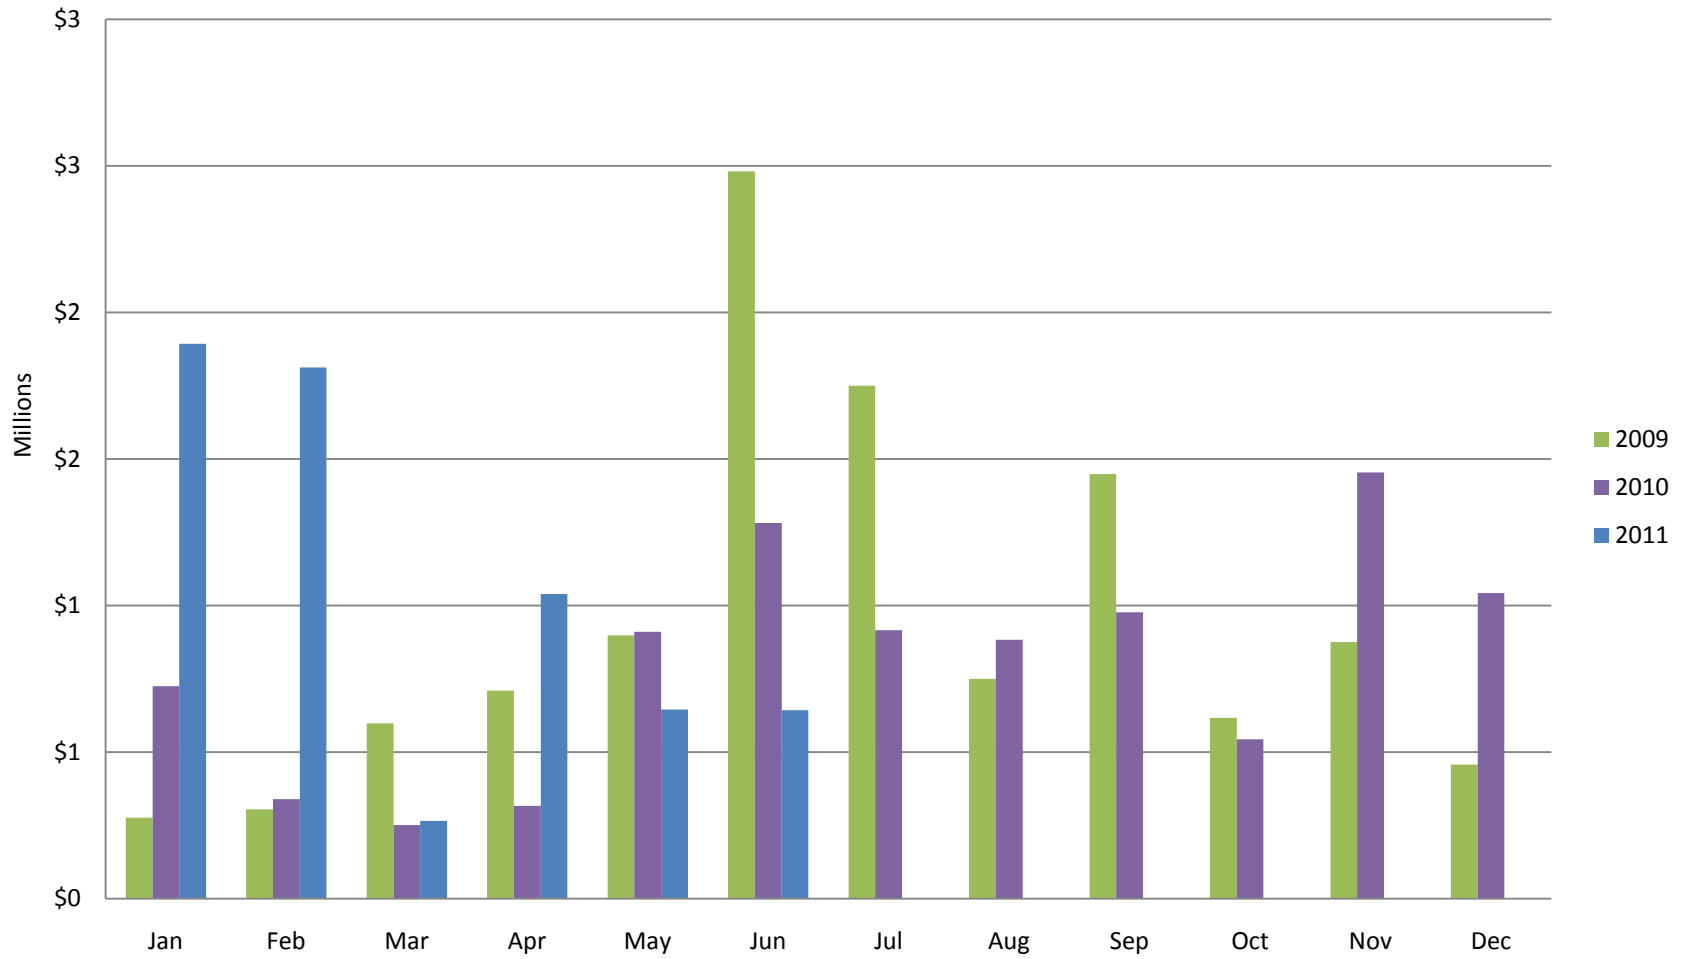

Whistler Phase II Condo Sales - Monthly $