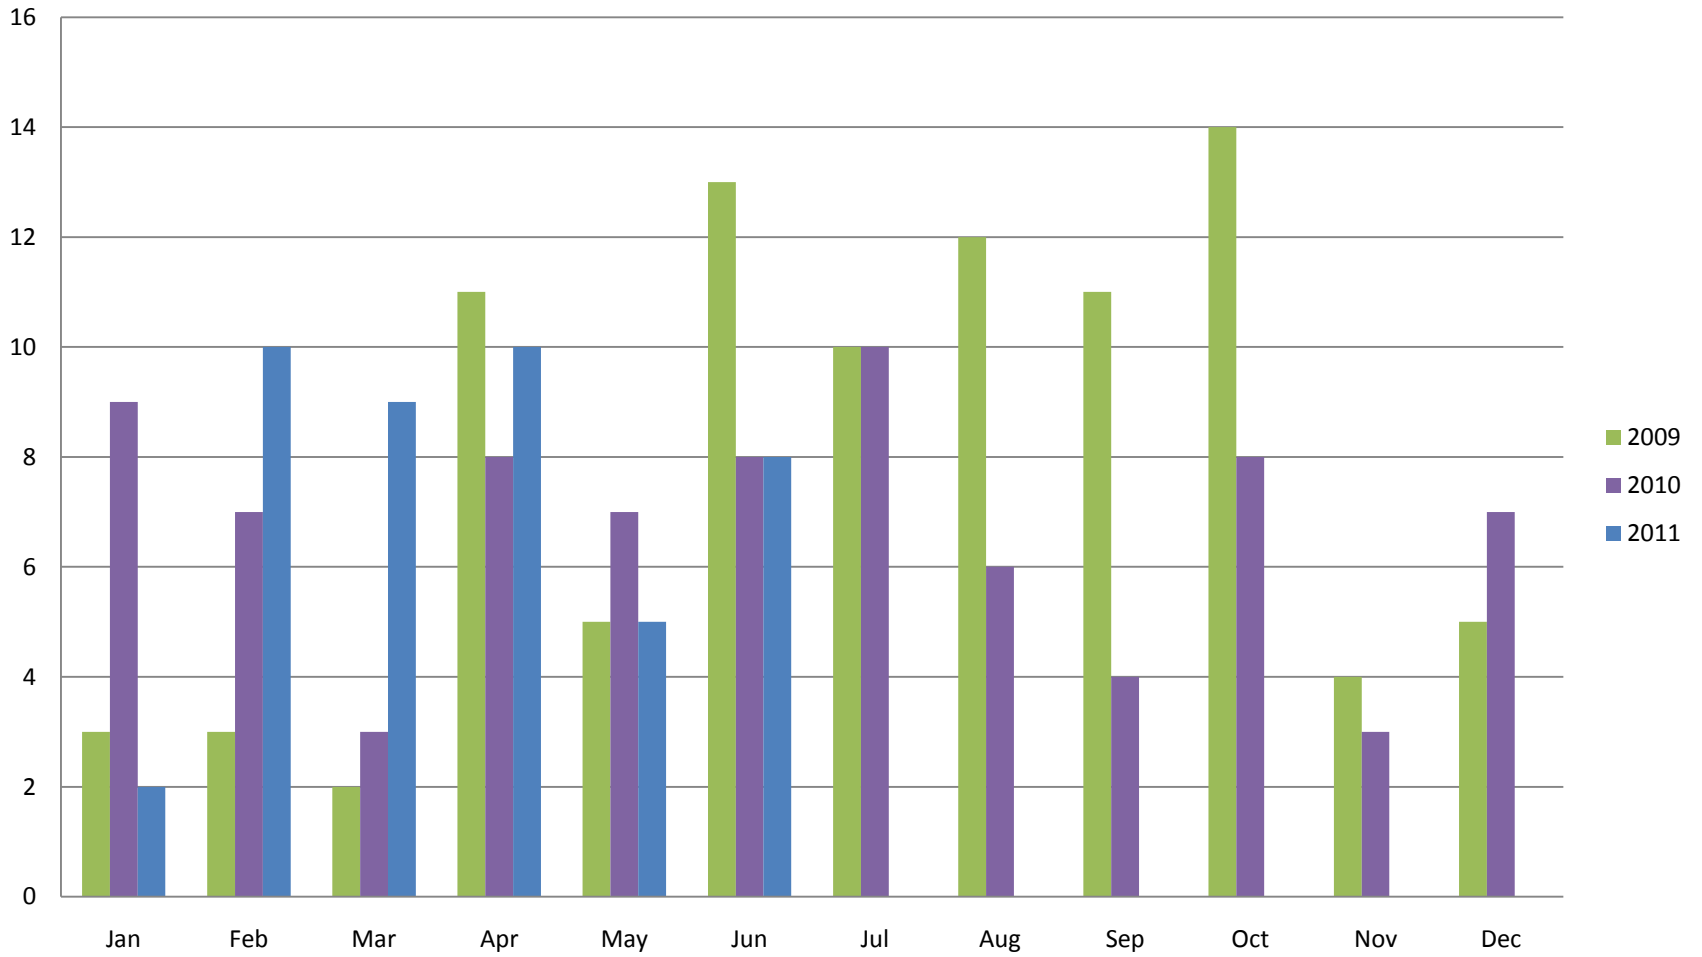

Whistler Chalet Sales - Monthly