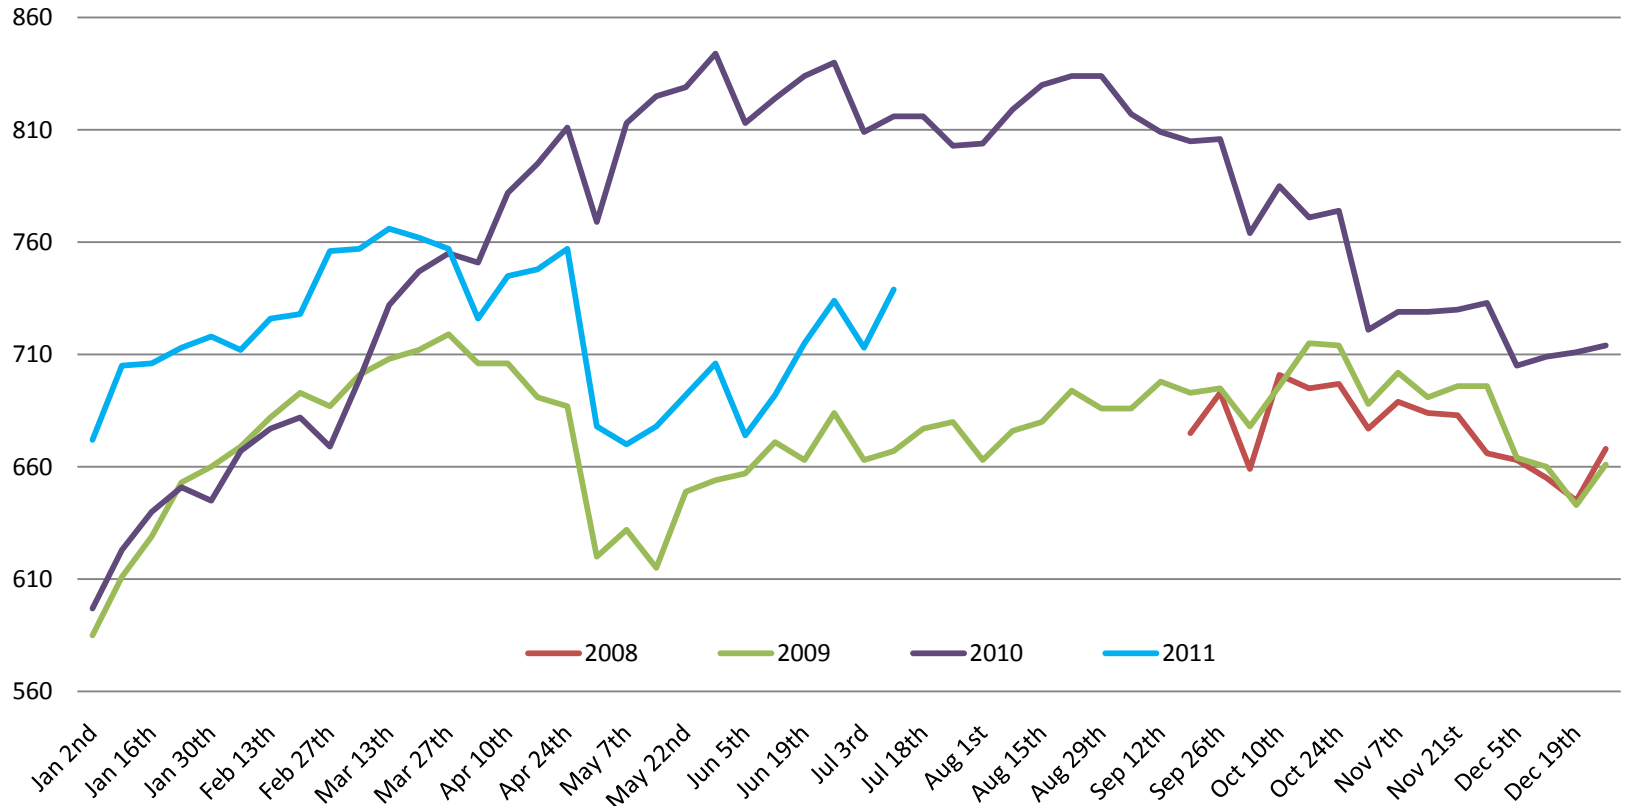

Whistler Overall Sales - Monthly \$

Whistler Overall Sales - Monthly #

Whistler Active Listings

This graph shows active listings in Whistler proper, with no time shared listings . Data collection started Sept. 21st 2009