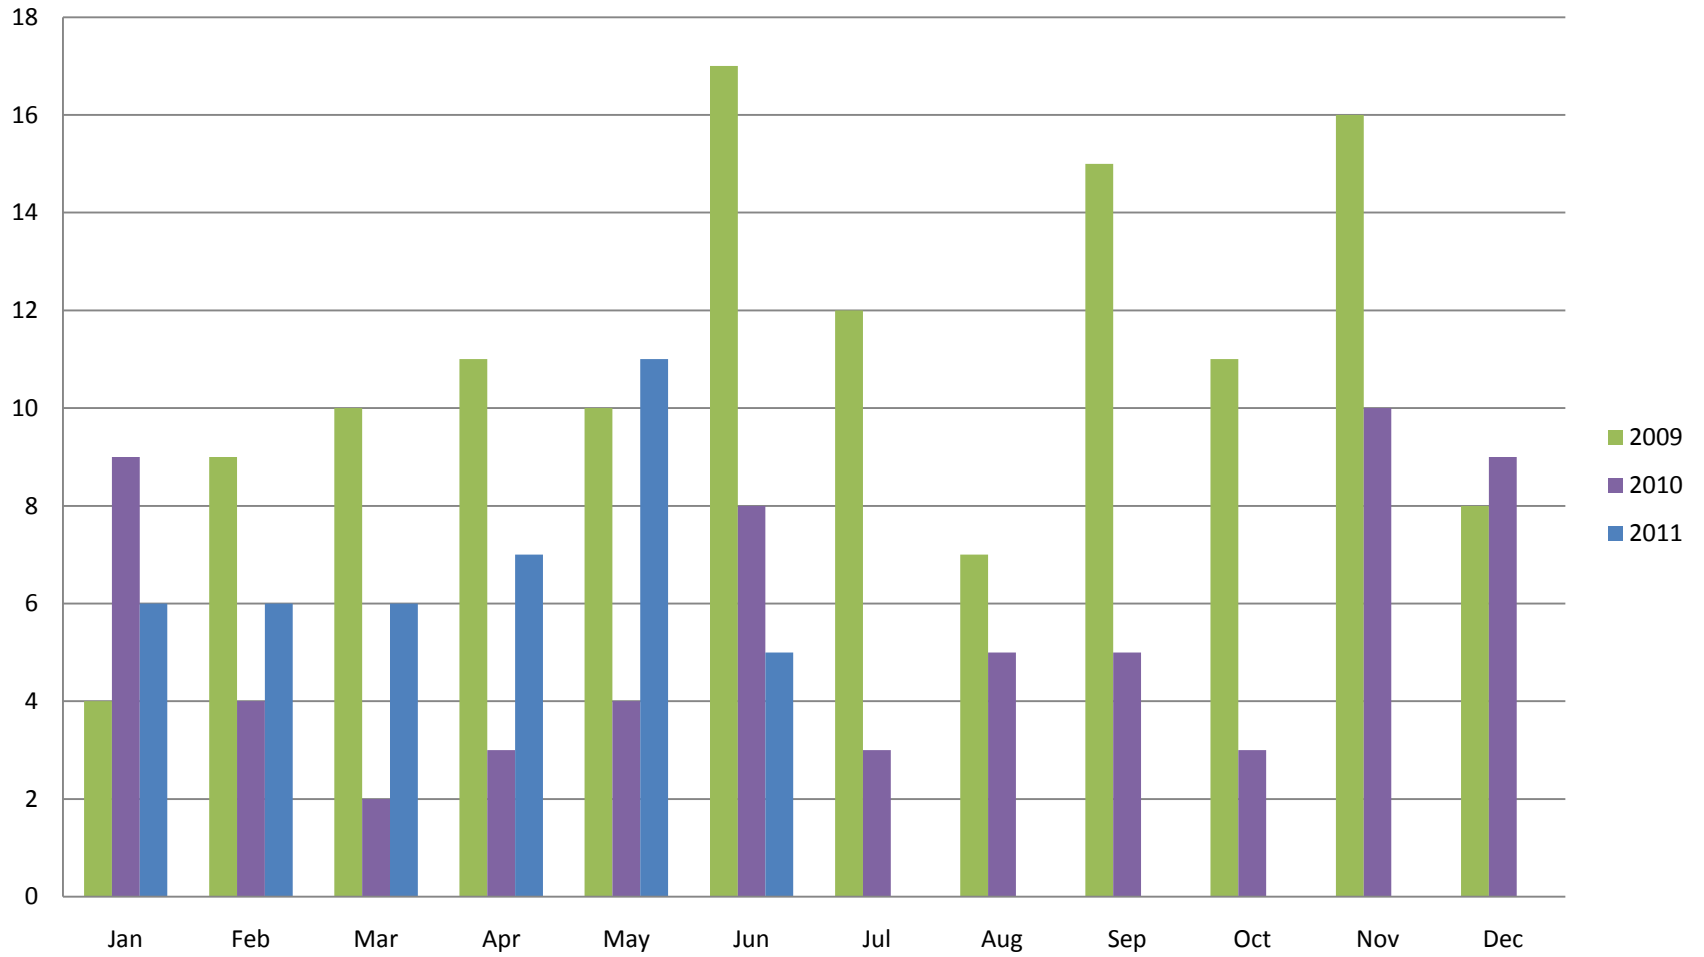

Whistler Phase I Condo Sales - Monthly #