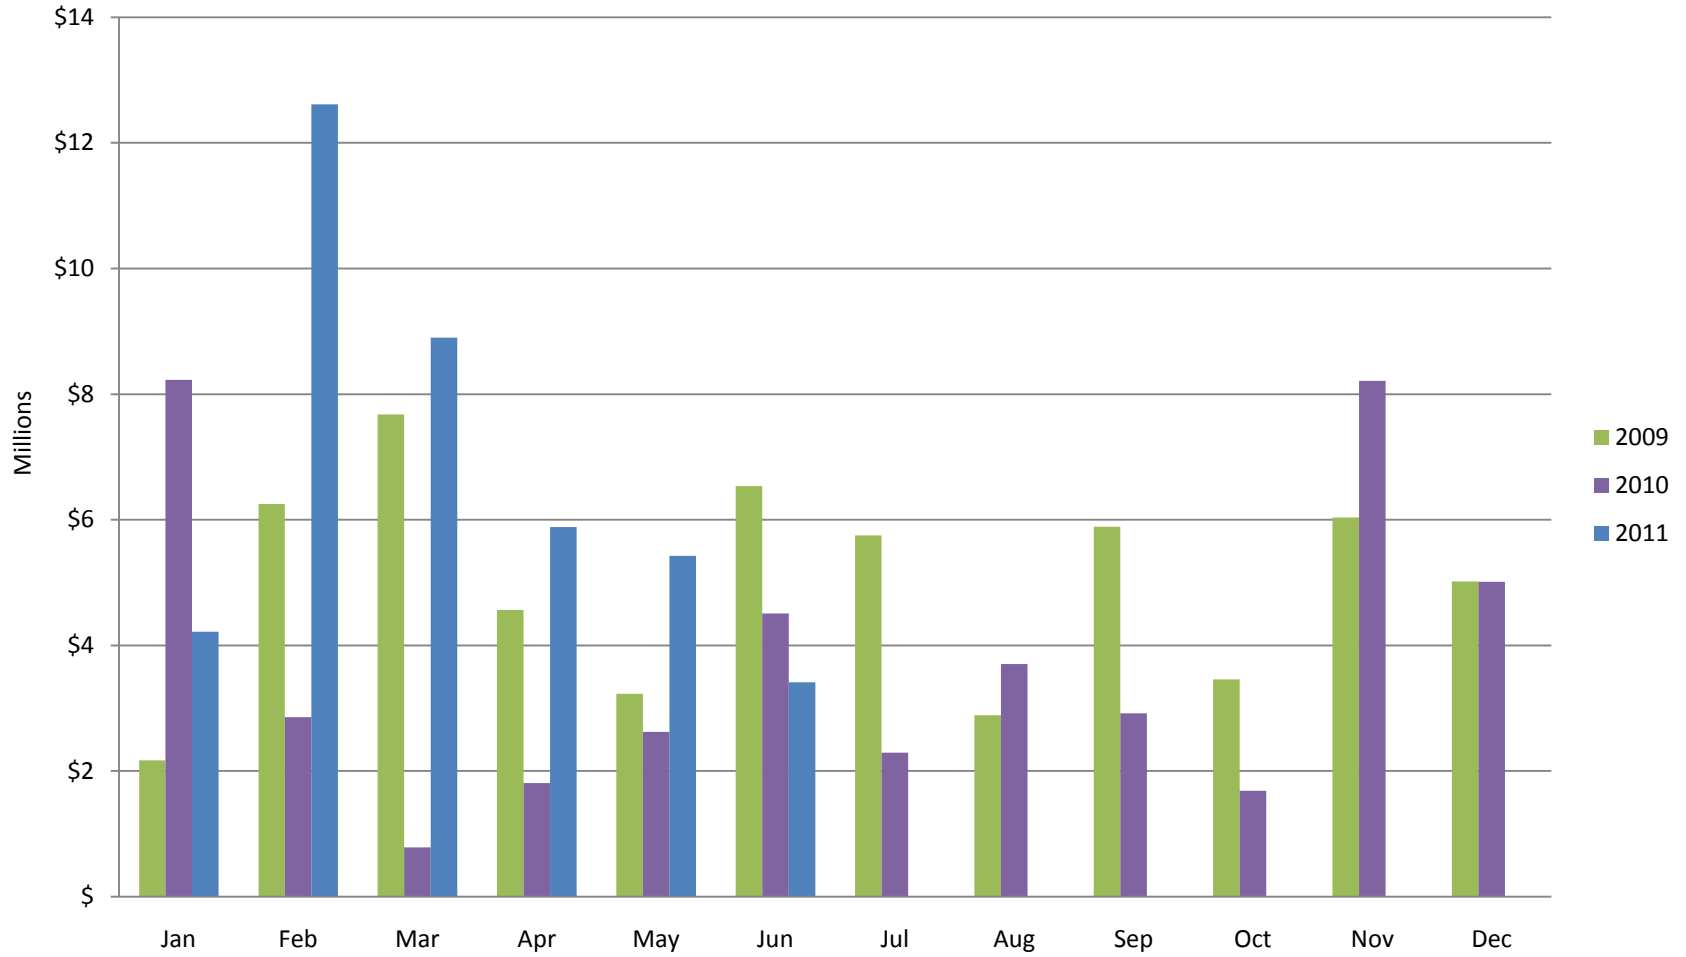

Whistler Condominium Sales - Monthly $