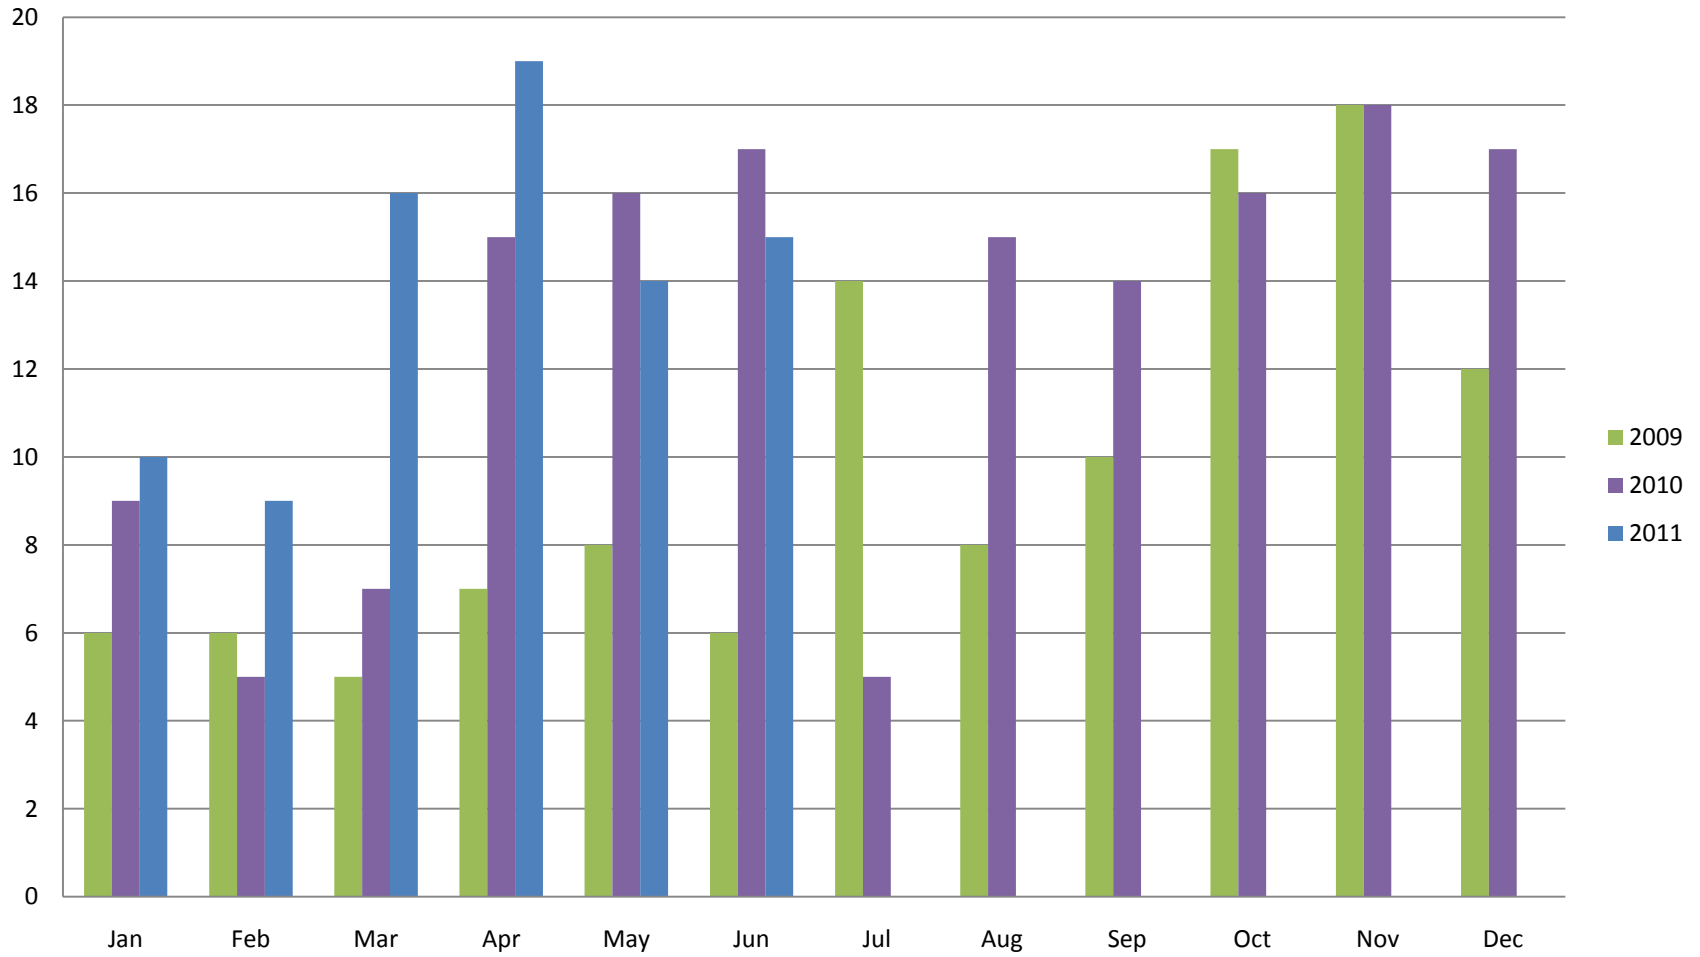

Whistler Townhouse Sales - Monthly