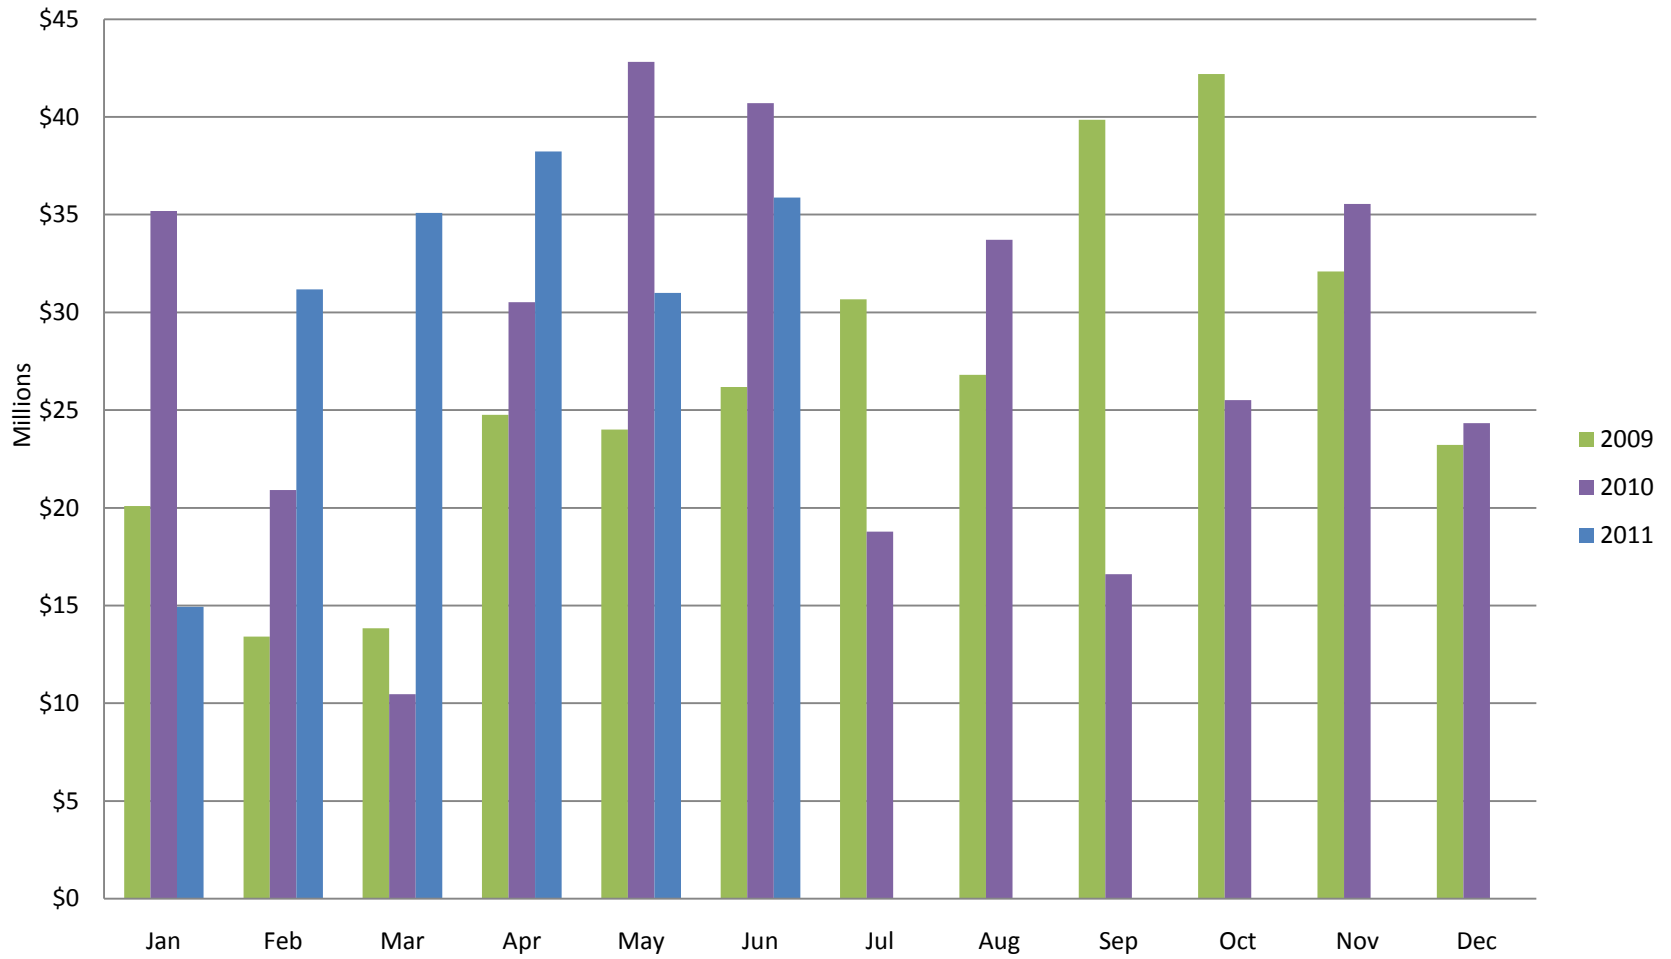

Whistler Overall Sales - Monthly \$

Whistler Overall Sales - Monthly #

Whistler Active Listings

This graph shows active listings in Whistler proper, with no time shared listings . Data collection started Sept. 21st 2009