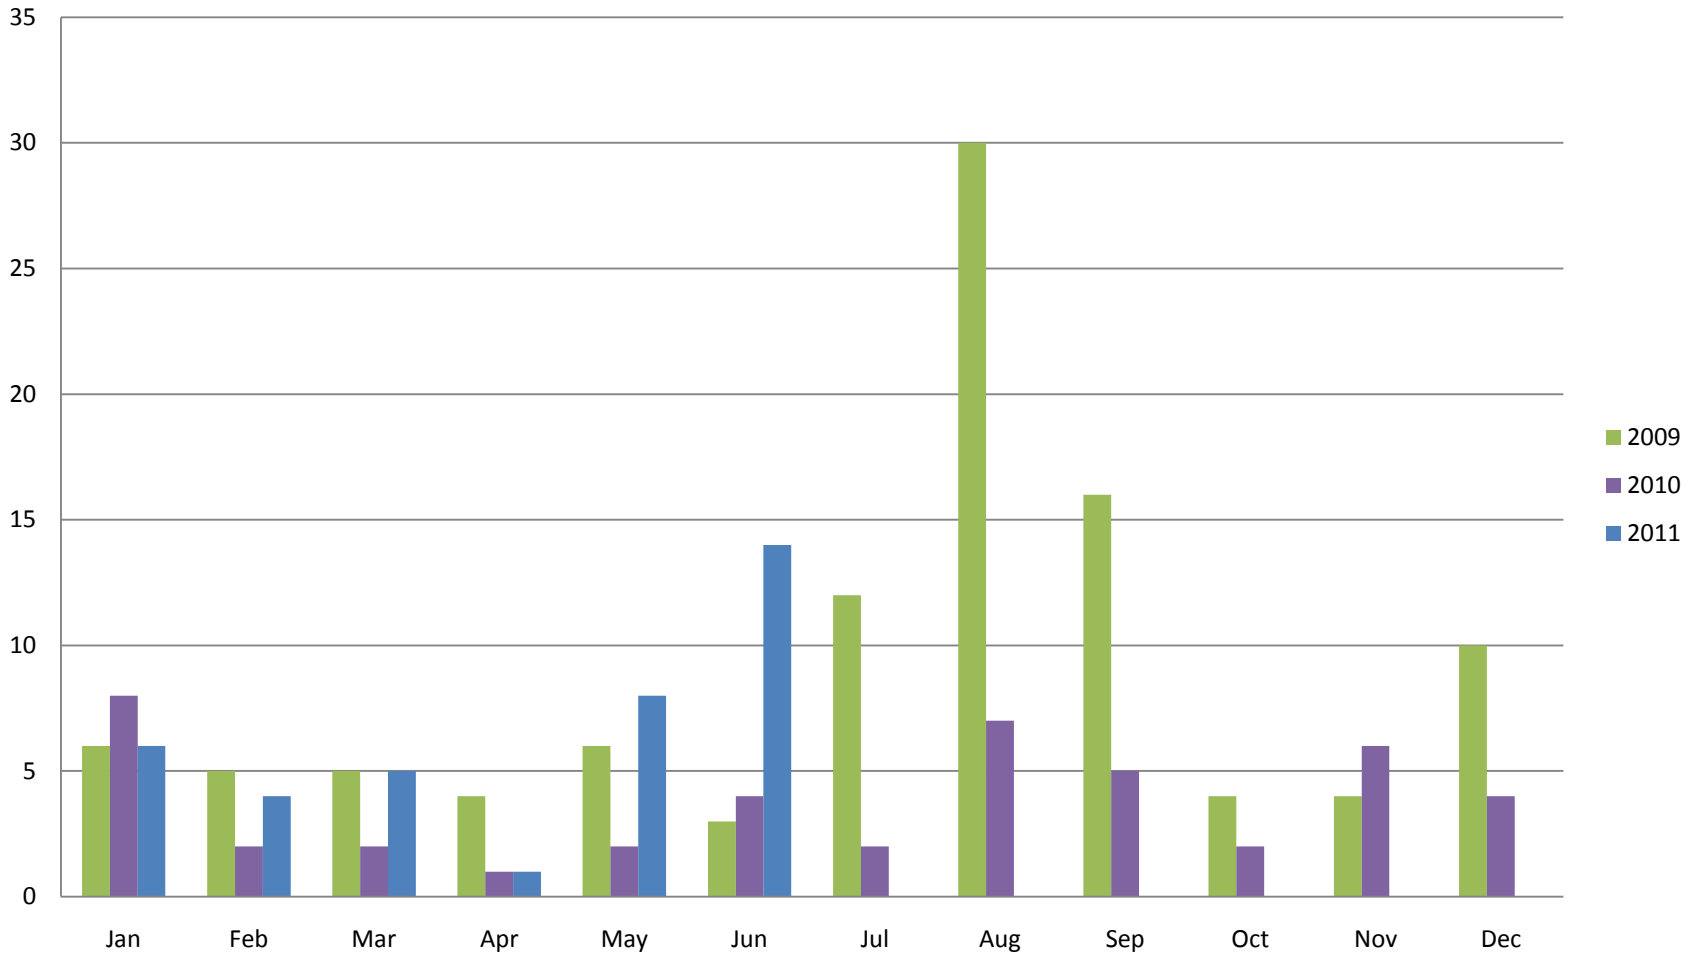

Whistler Shared Owner Sales - Monthly