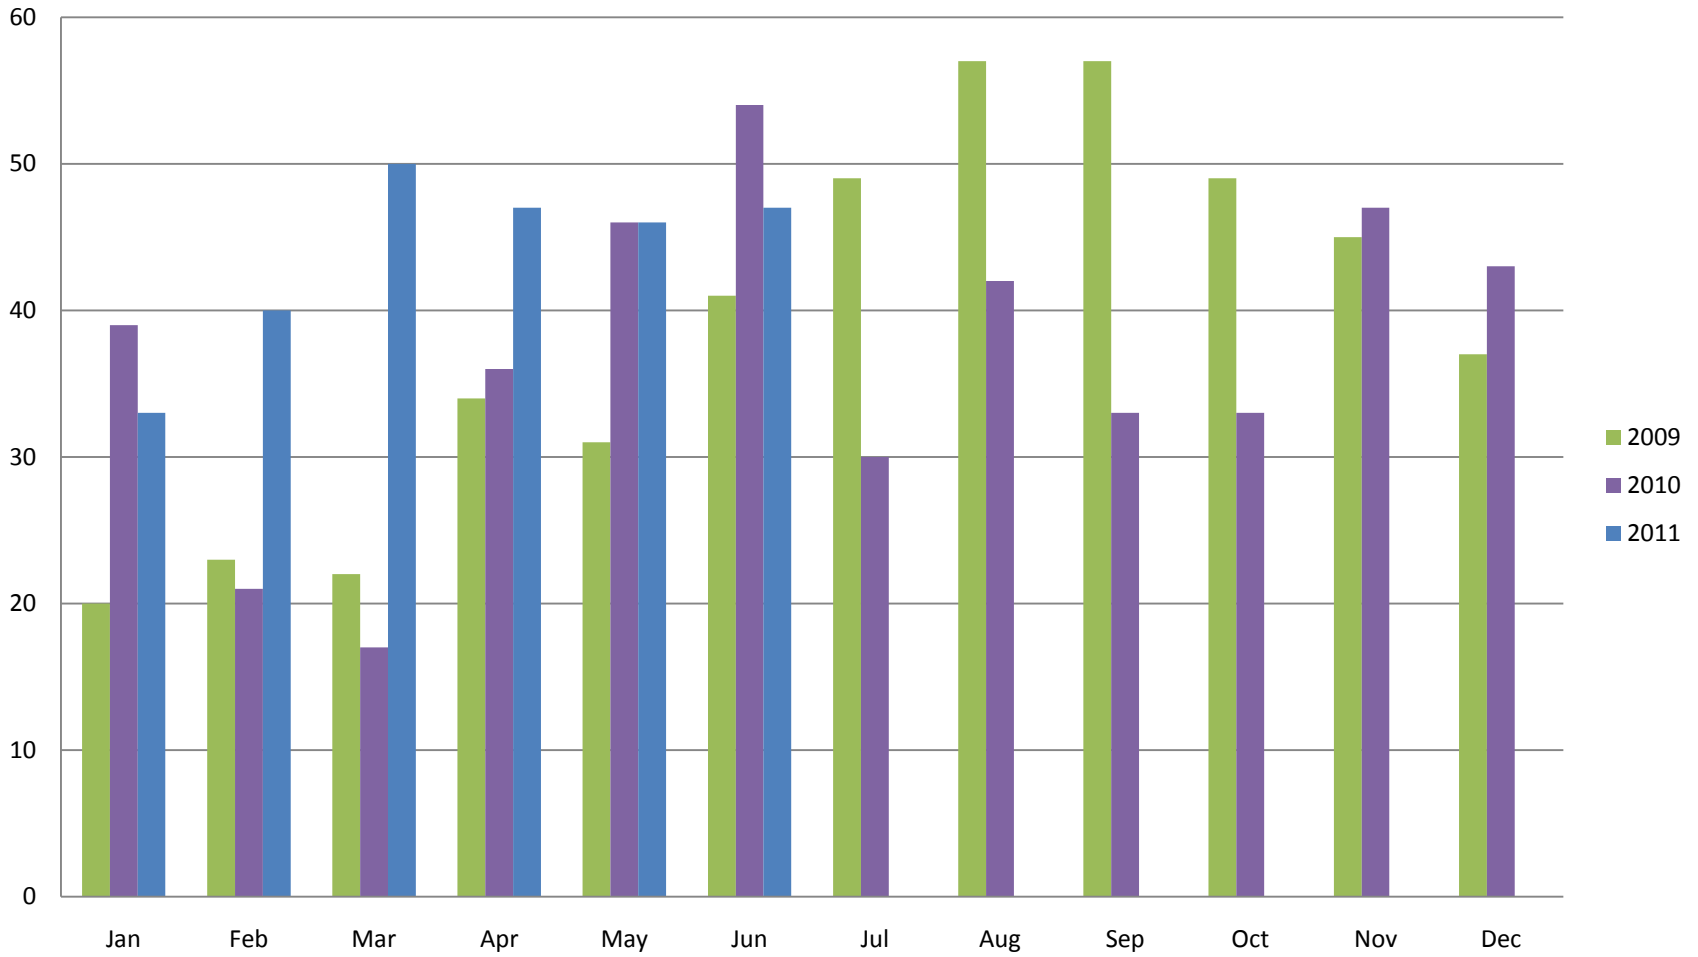

Whistler Overall Sales - Monthly \$

Whistler Overall Sales - Monthly #

Whistler Active Listings

This graph shows active listings in Whistler proper, with no time shared listings . Data collection started Sept. 21st 2009