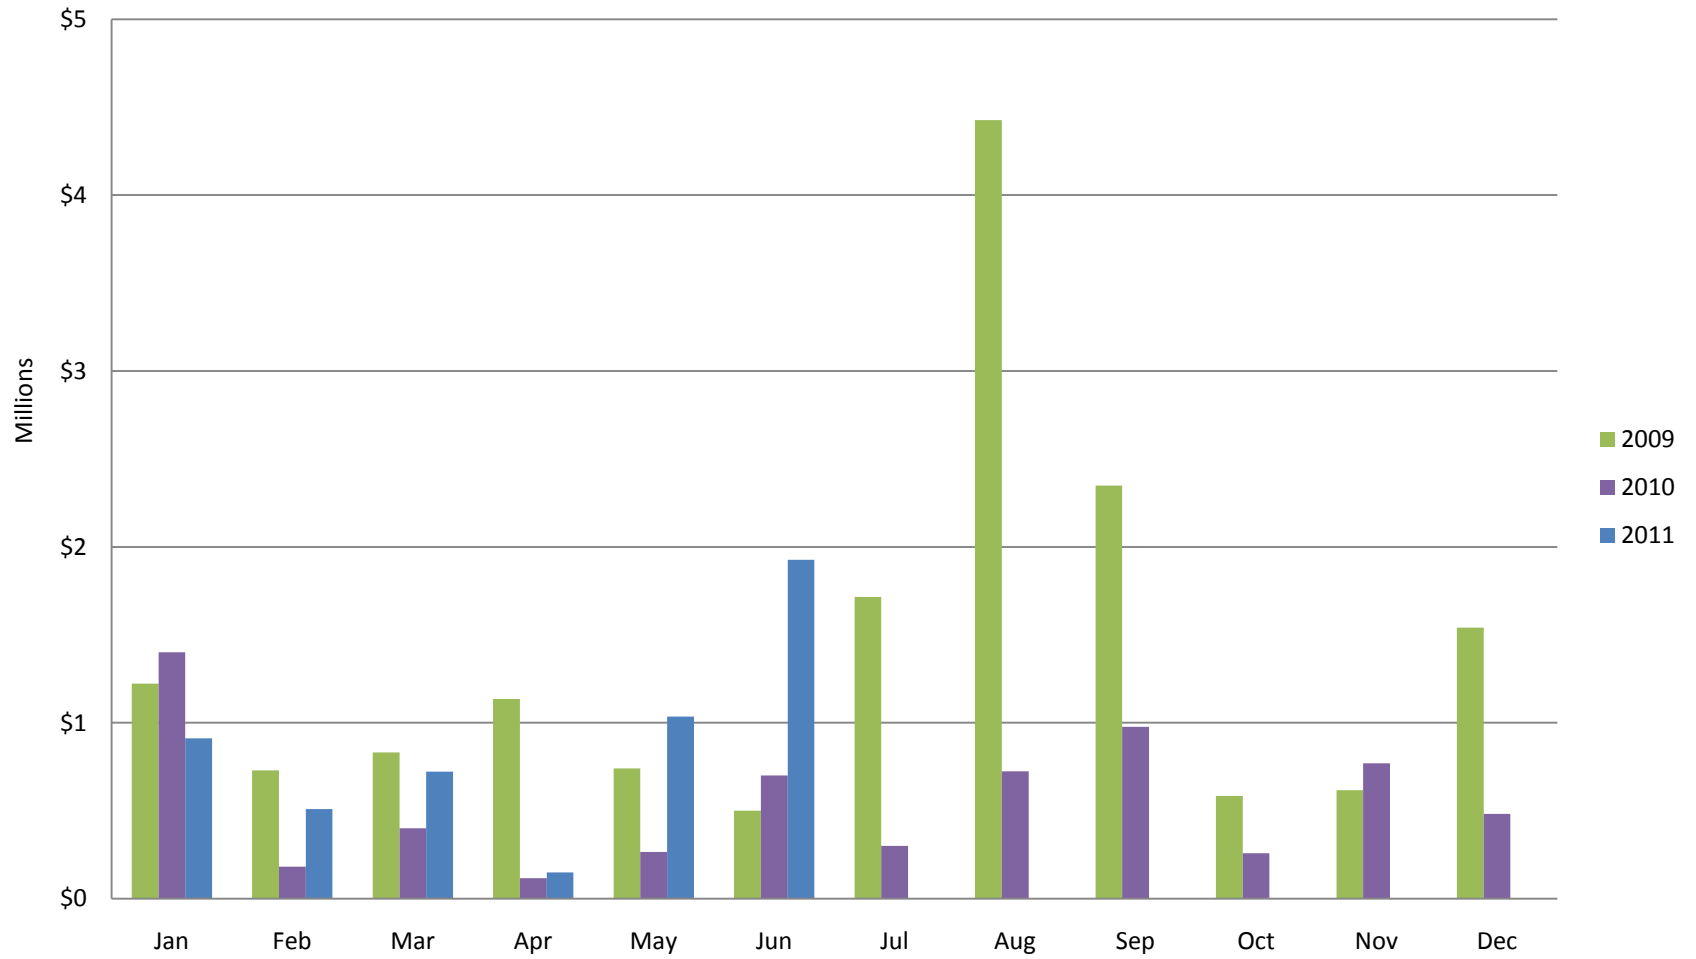

Whistler Shared Owner Sales - Monthly $