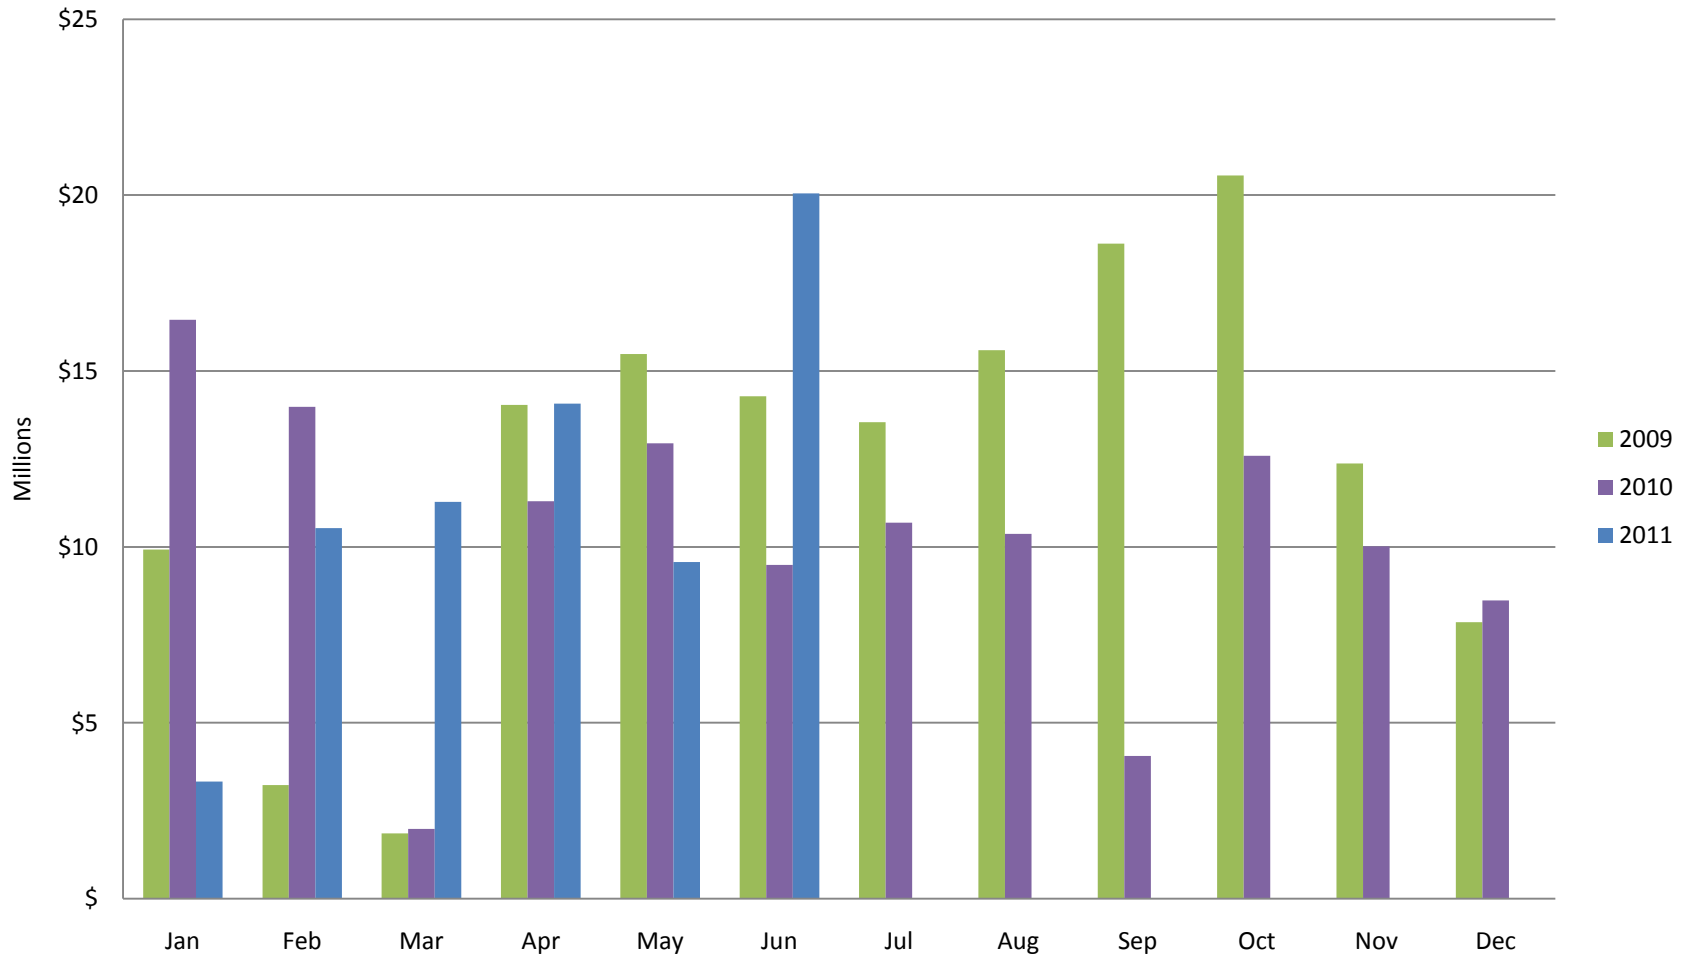

Whistler Chalet Sales - Monthly $