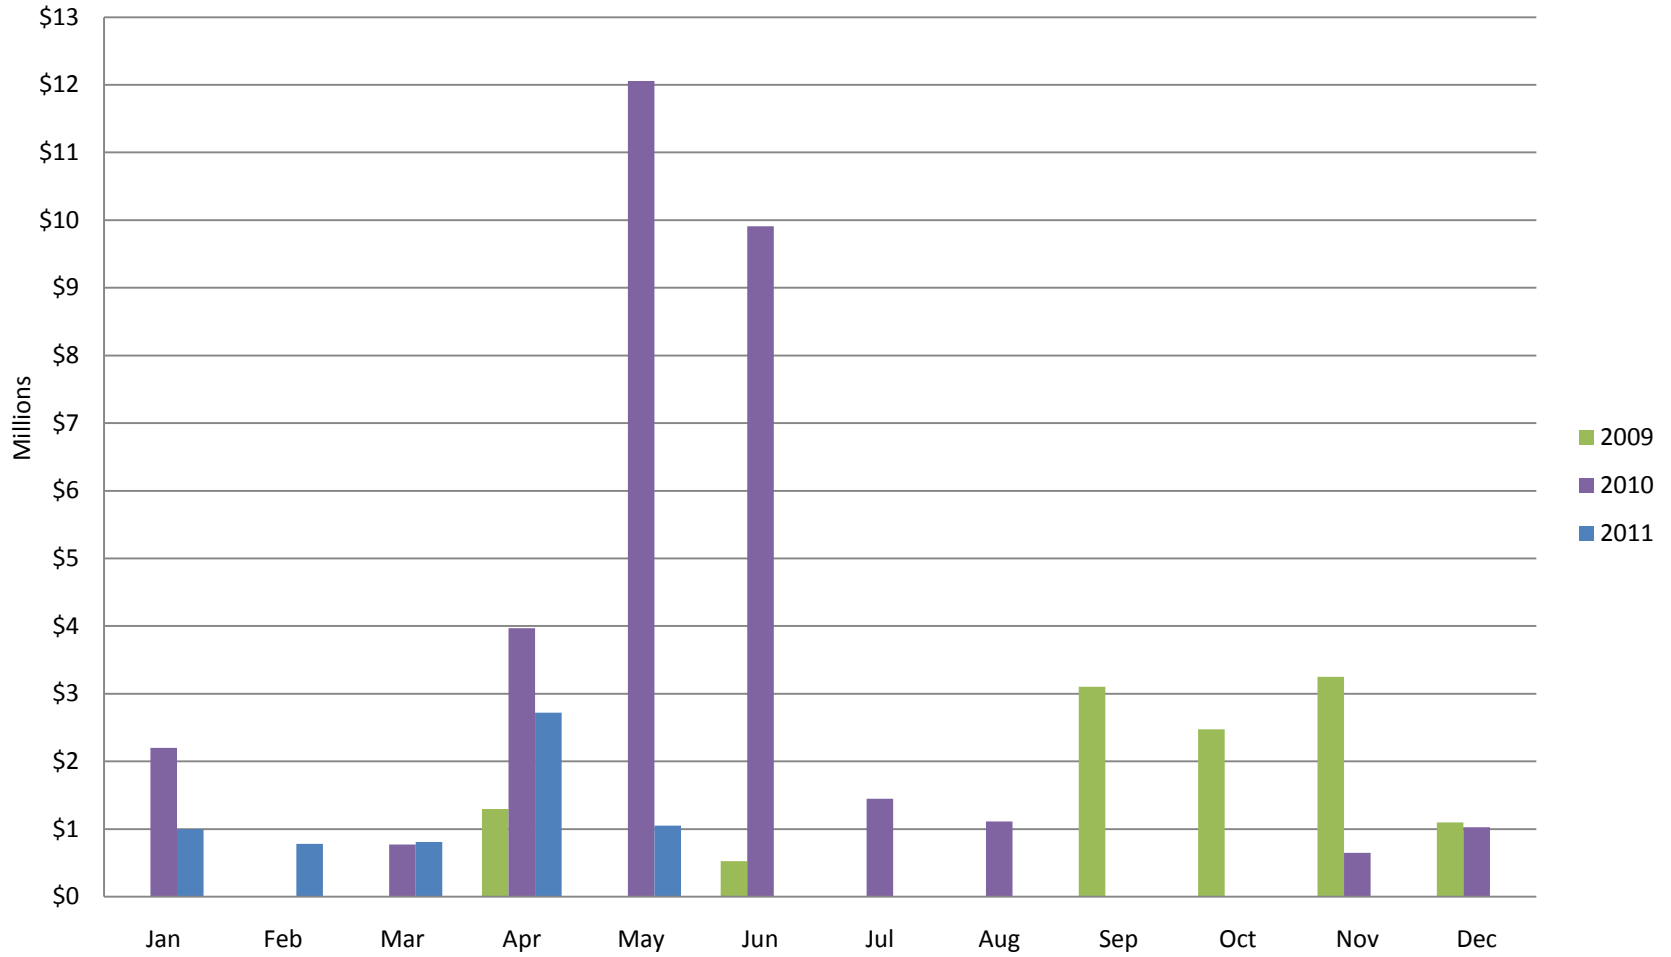

Whistler Phase I Condo Sales - Monthly \$

Whistler Phase I Condo Sales - Monthly #

Whistler Phase II Condo Sales - Monthly \$

Whistler Phase II Condo Sales - Monthly

Whistler Duplex Sales - Monthly \$

Whistler Duplex Sales - Monthly

Whistler Shared Owner Sales - Monthly \$

Whistler Shared Owner Sales - Monthly

Whistler Lot Sales - Monthly \$

Whistler Lot Sales - Monthly