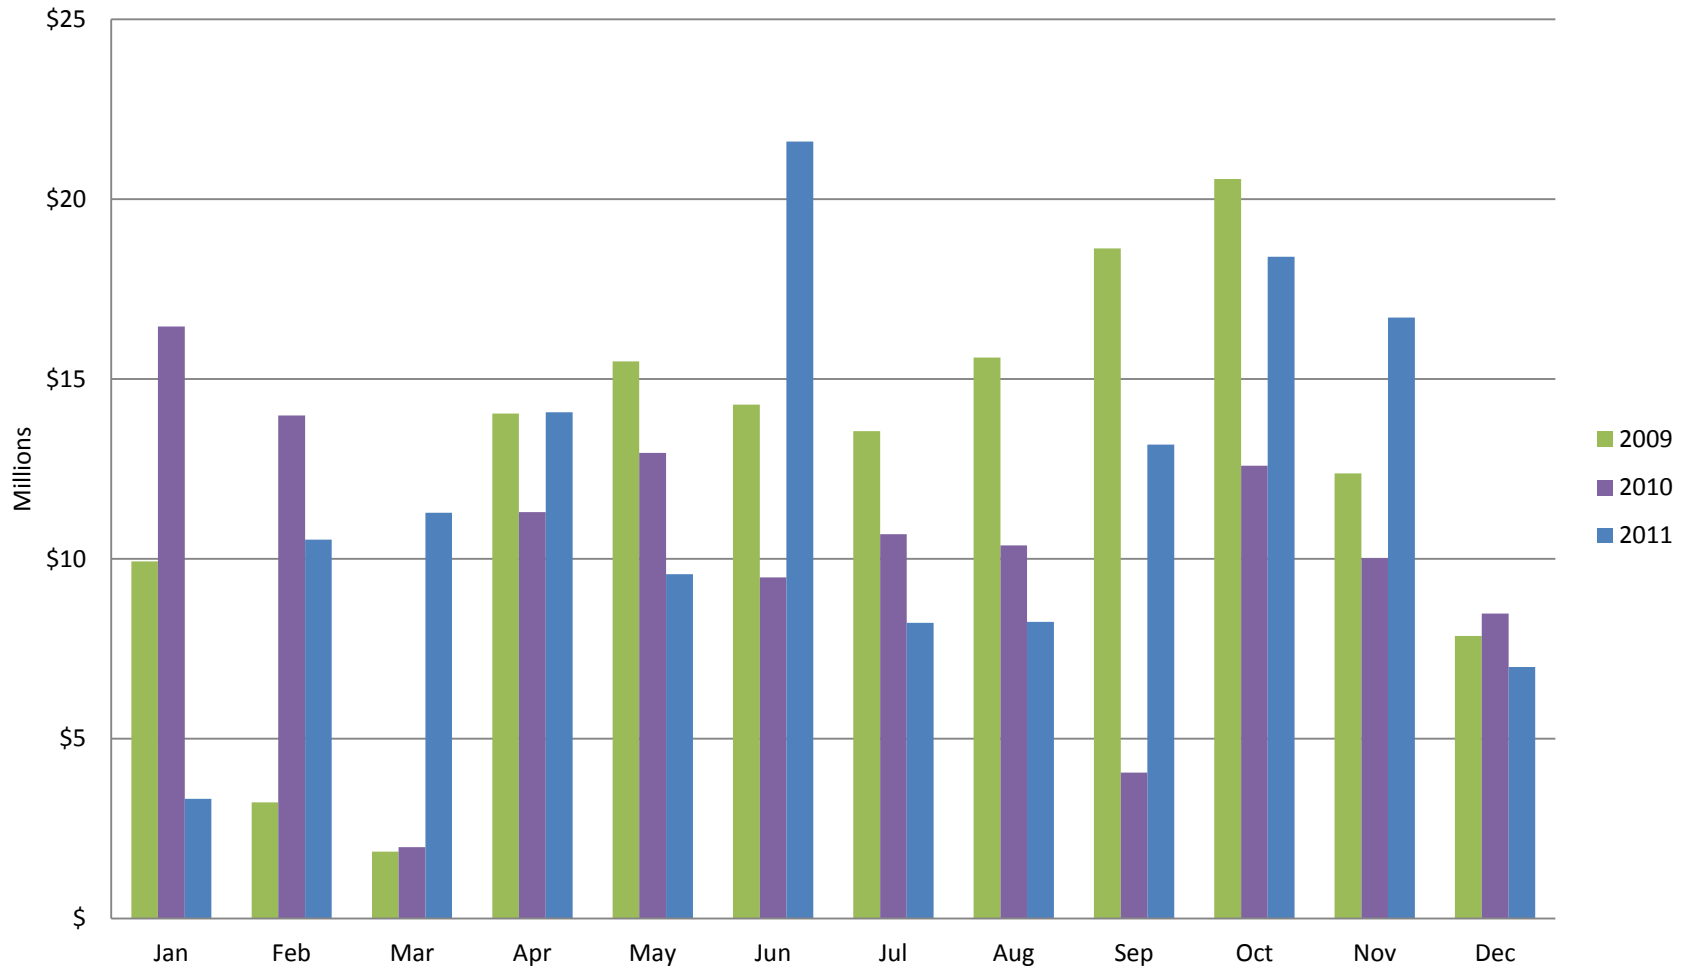

Whistler Chalet Sales - Monthly $