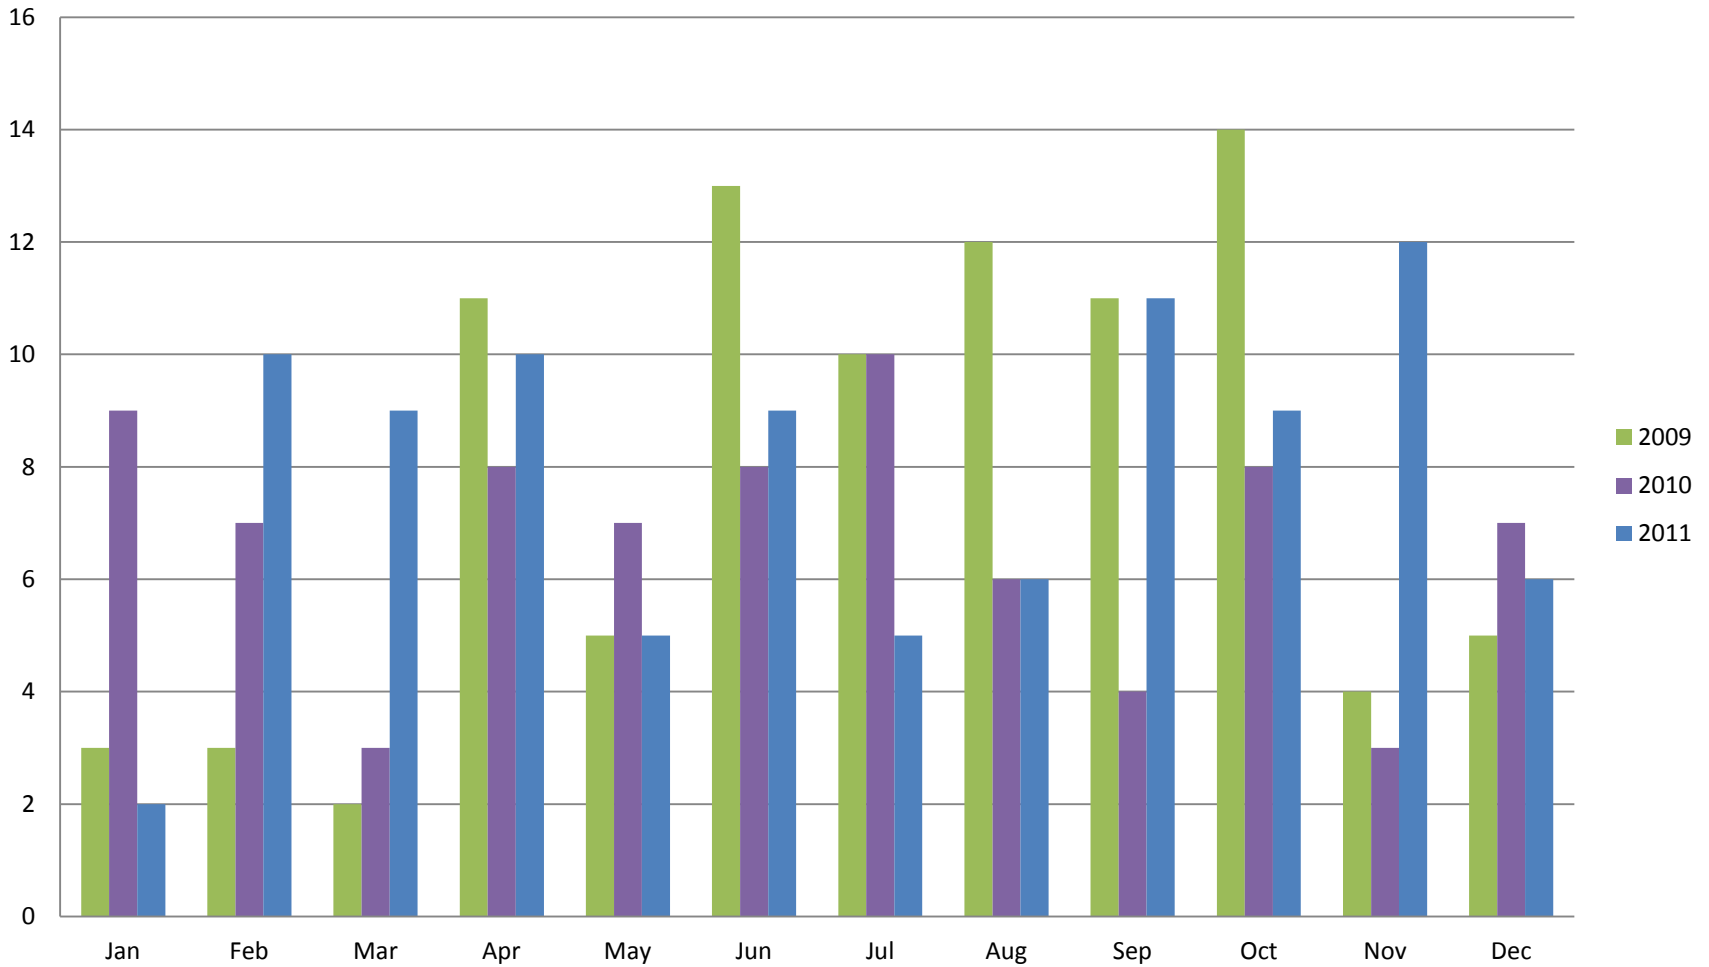

Whistler Chalet Sales - Monthly