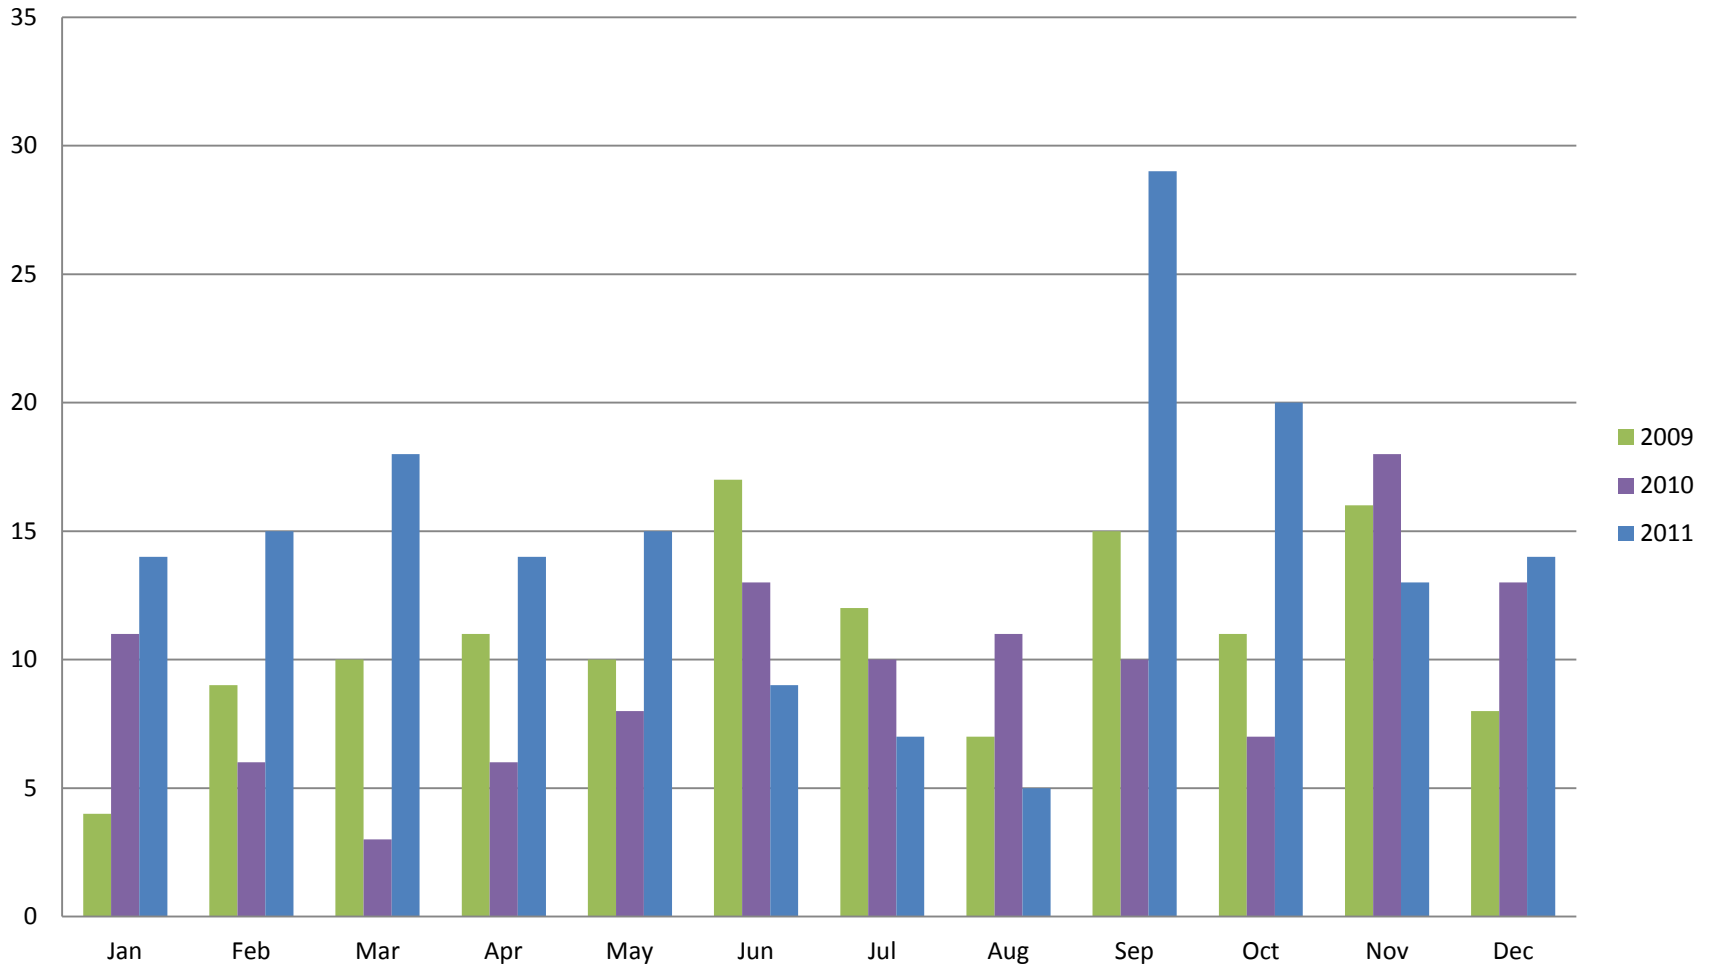

Whistler Condominium Sales - Monthly