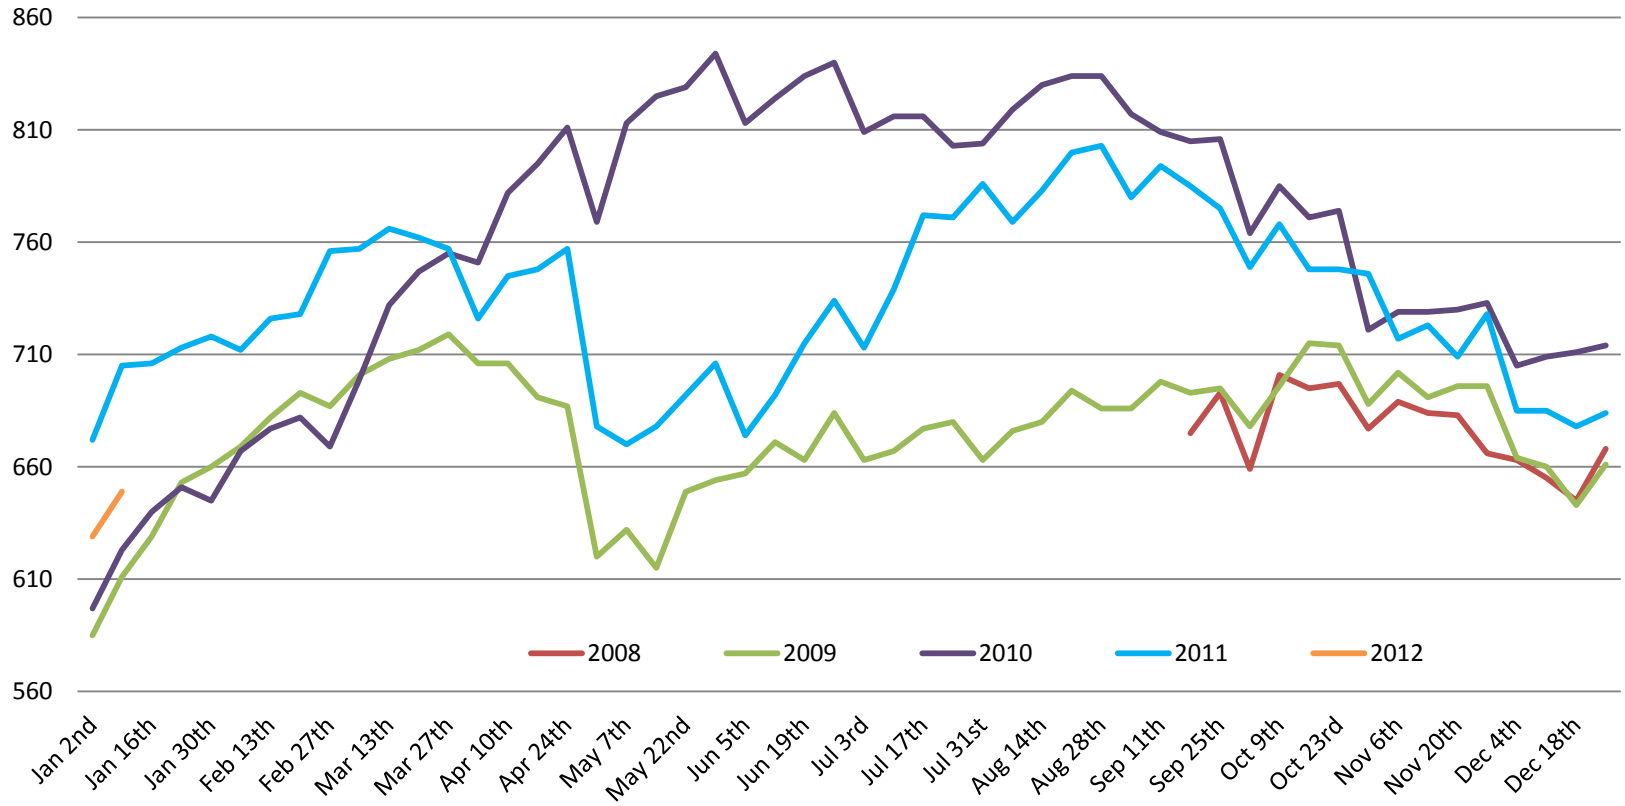

Whistler Overall Sales - Monthly \$

Whistler Overall Sales - Monthly

Whistler Cumulative Annual Sales - \$ 2012

Whistler Active Listings

This graph shows active listings in Whistler proper, with no time shared listings . Data collection started Sept. 21st 2009