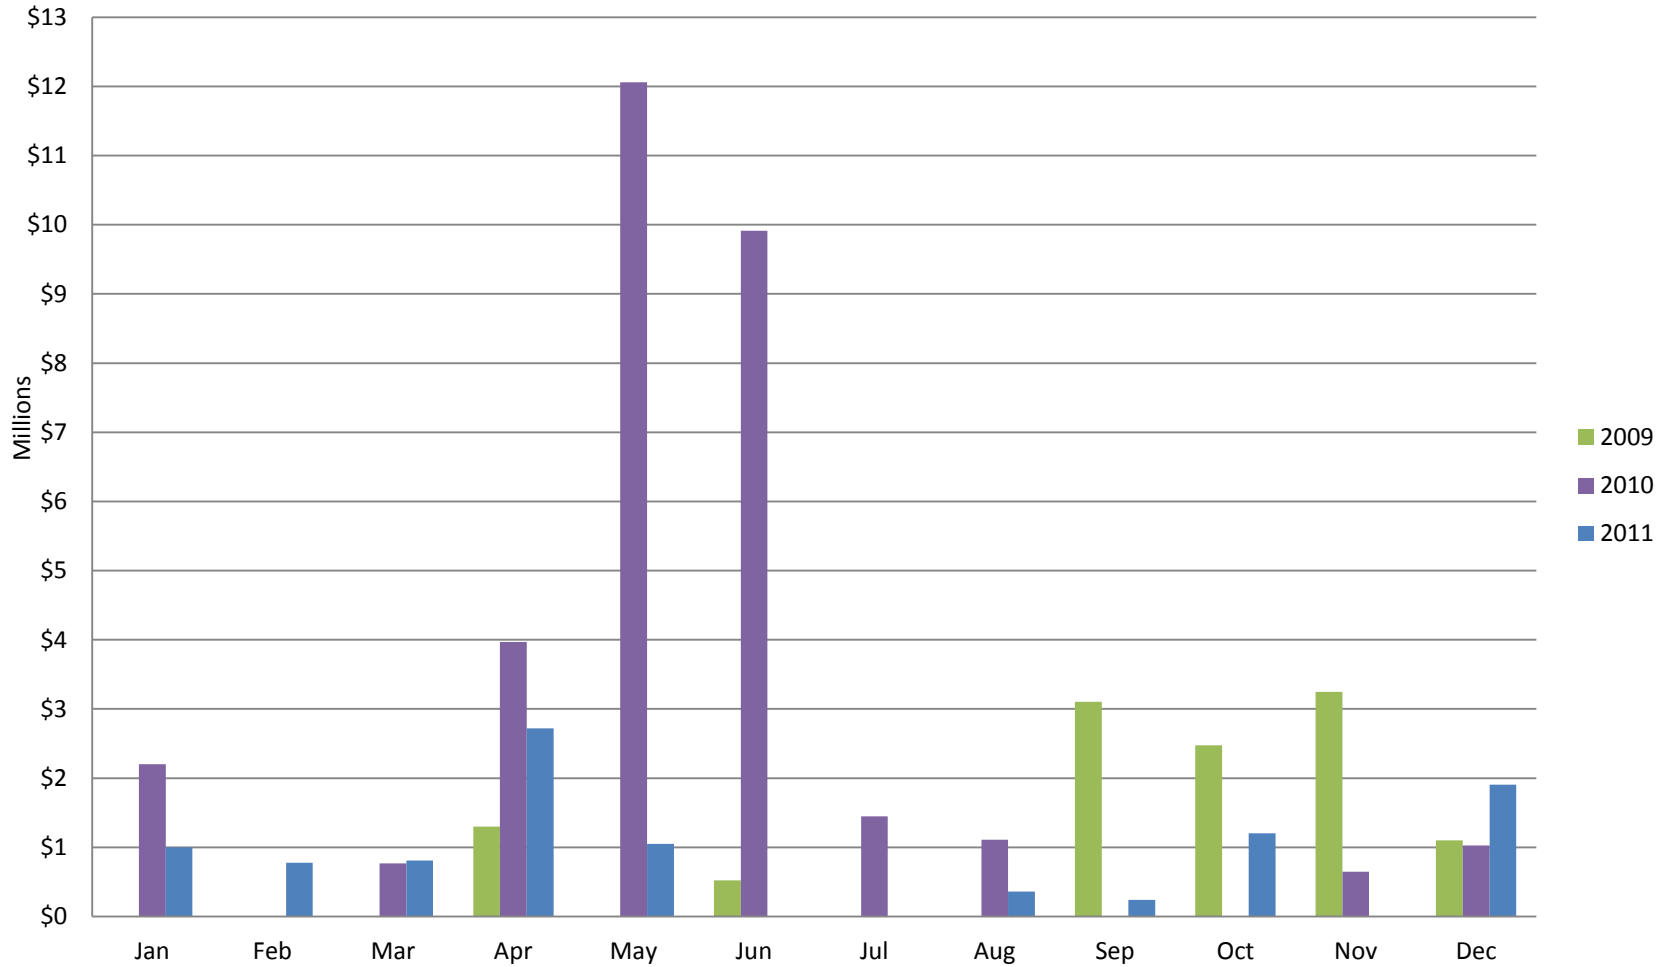

Whistler Lot Sales - Monthly $