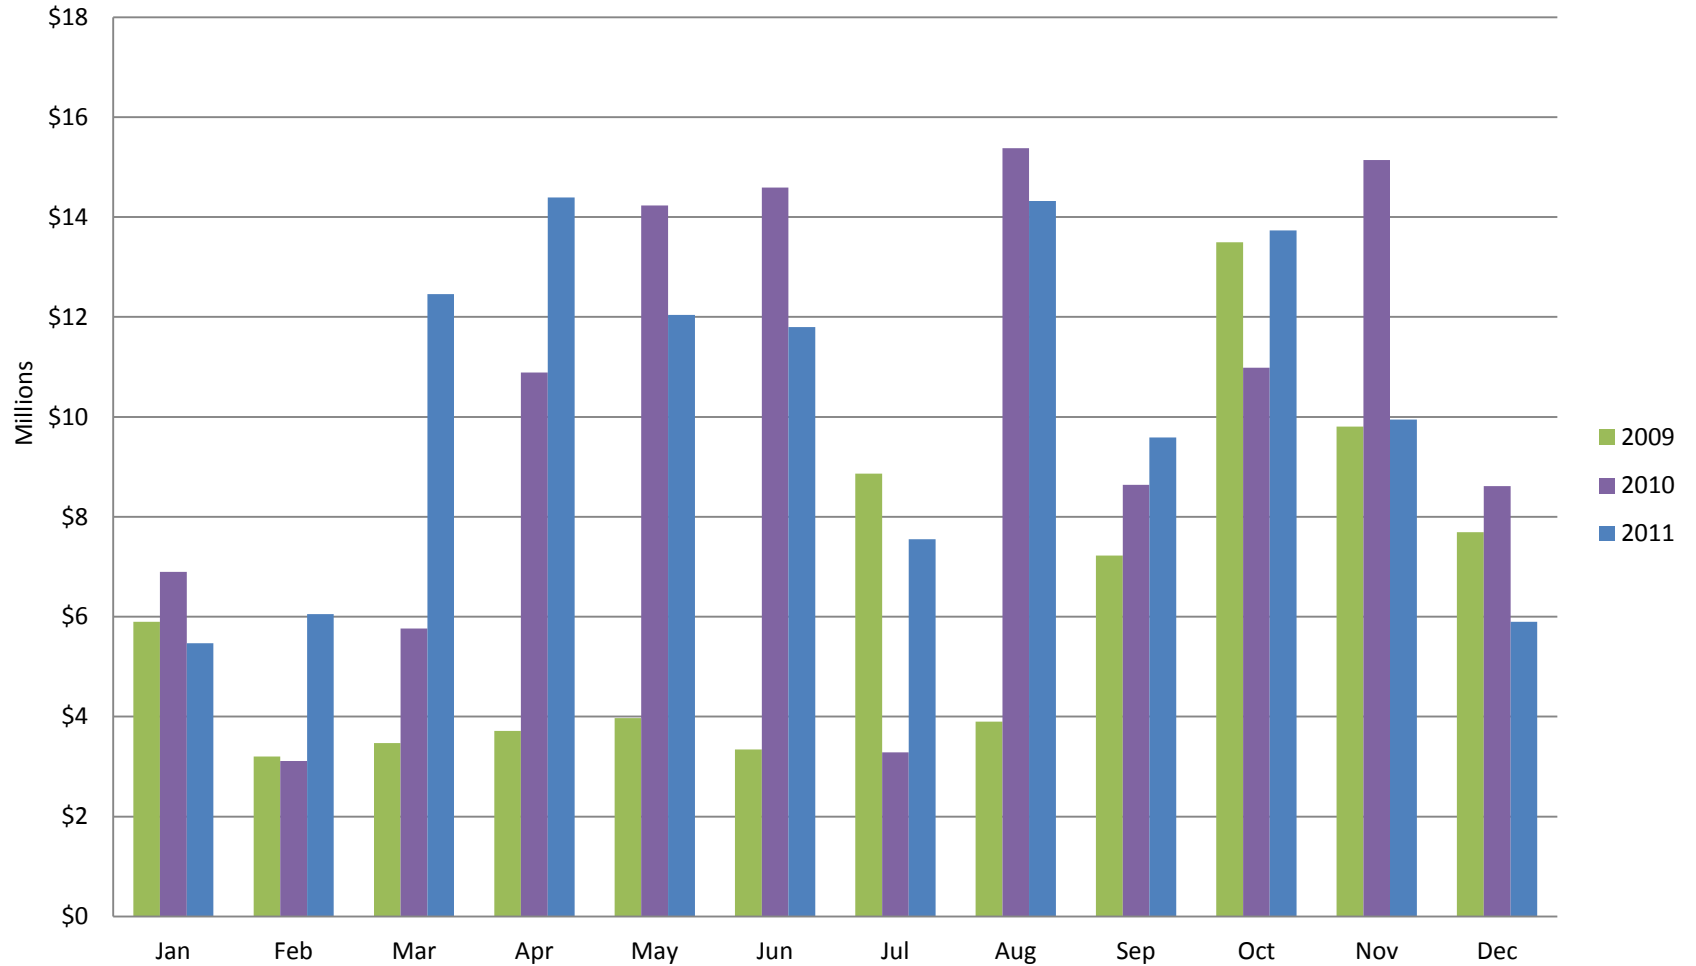

Whistler Townhouse Sales - Monthly $