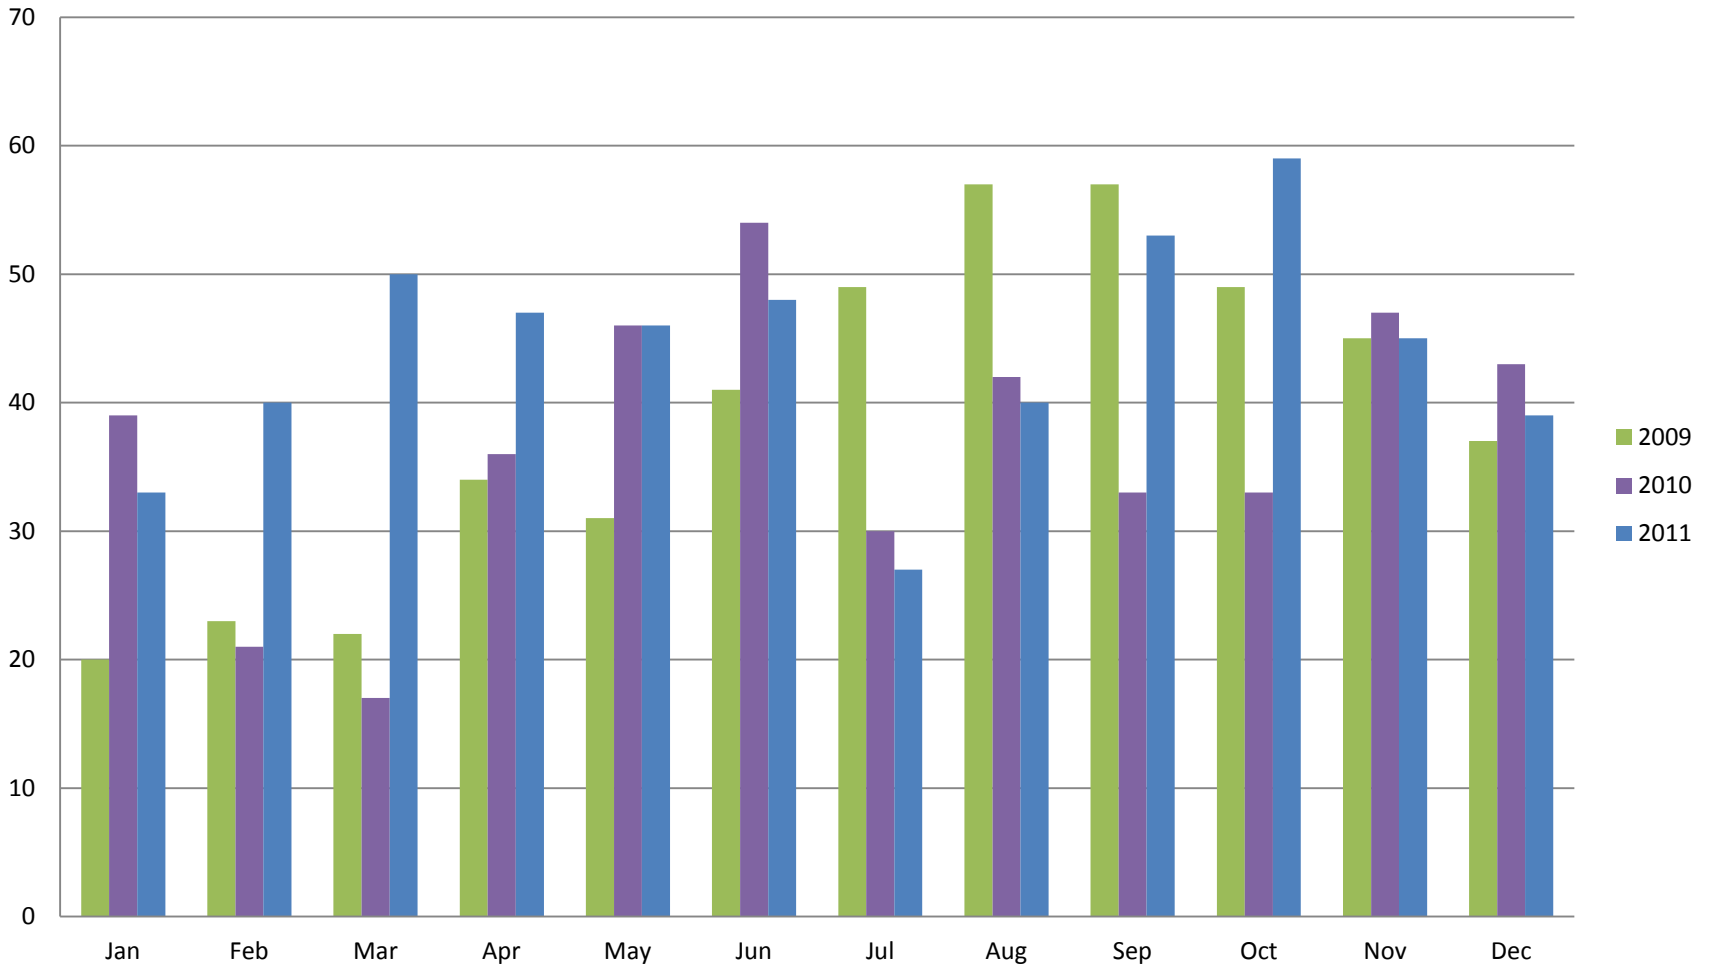

Whistler Overall Sales - Monthly \$

Whistler Overall Sales - Monthly

Whistler Cumulative Annual Sales - \$ 2012

Whistler Active Listings

This graph shows active listings in Whistler proper, with no time shared listings . Data collection started Sept. 21st 2009