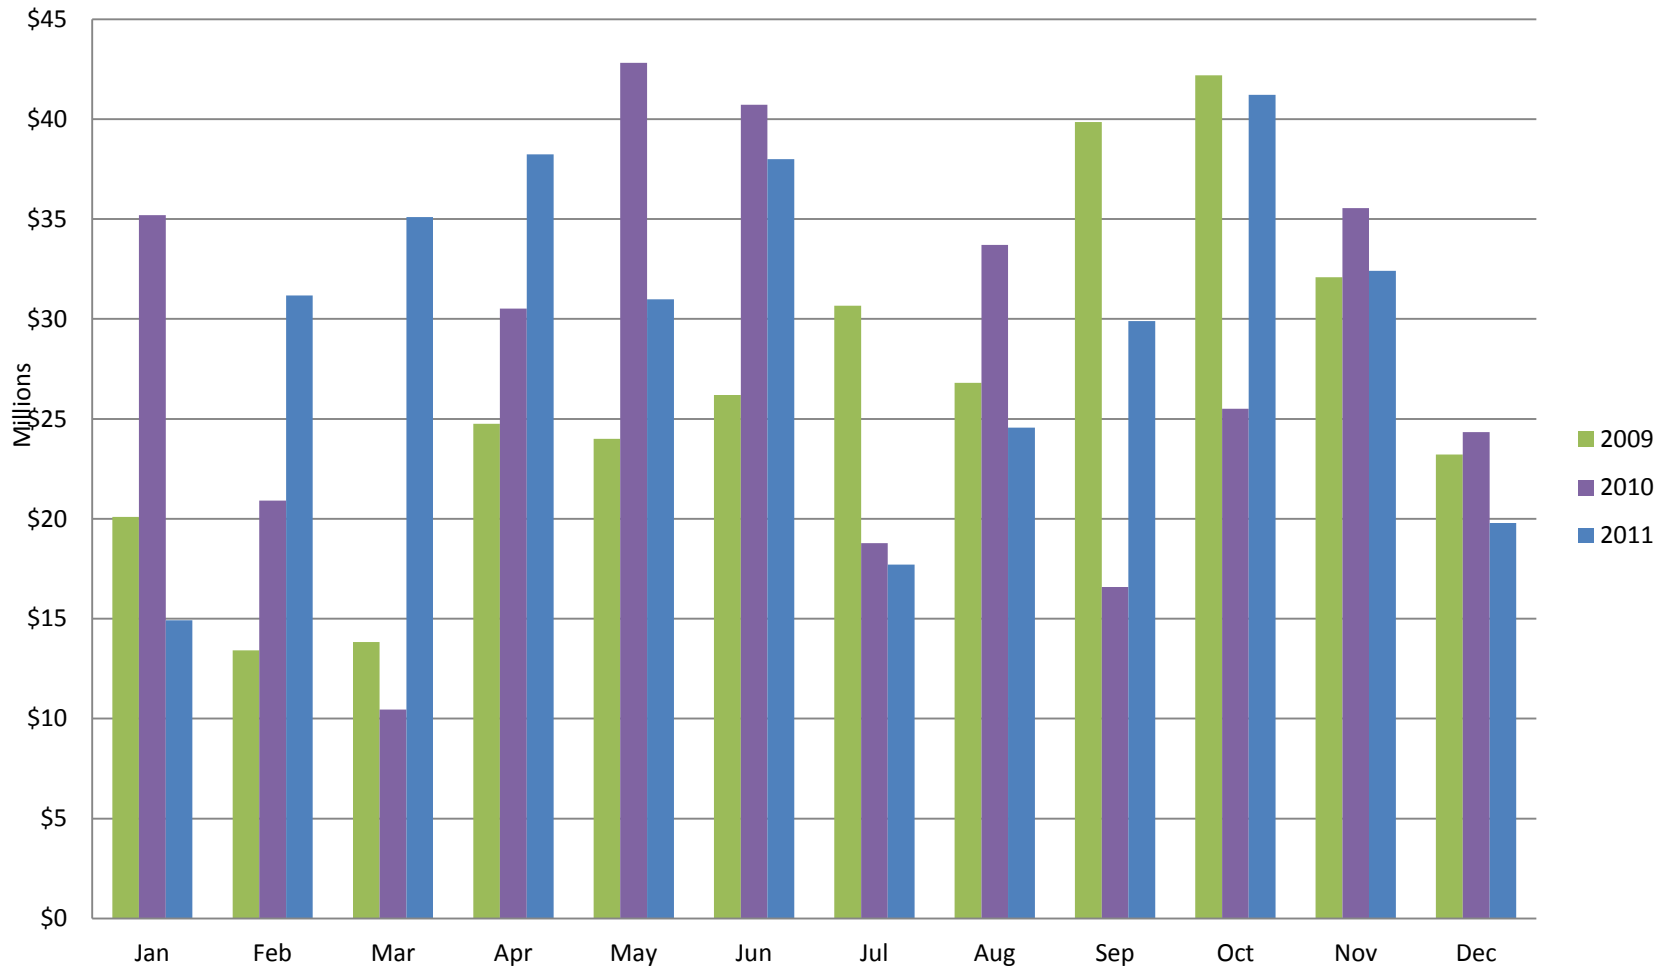

Whistler Overall Sales - Monthly \$

Whistler Overall Sales - Monthly

Whistler Cumulative Annual Sales - \$ 2012

Whistler Active Listings

This graph shows active listings in Whistler proper, with no time shared listings . Data collection started Sept. 21st 2009