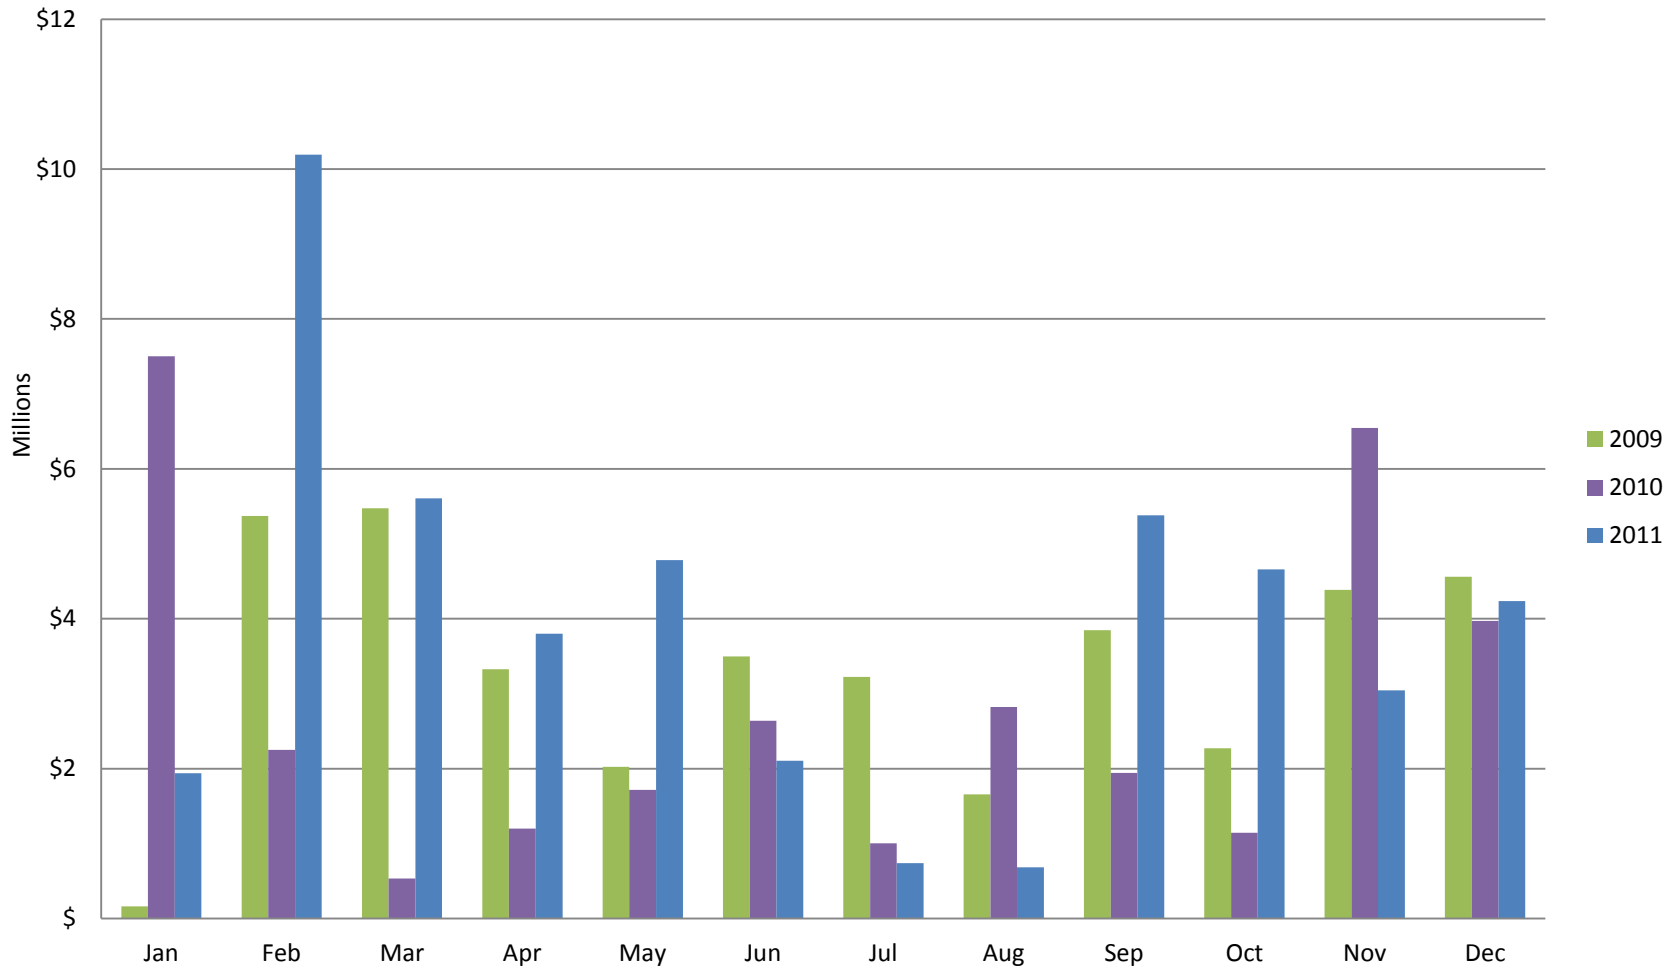

Whistler Phase I Condo Sales - Monthly $