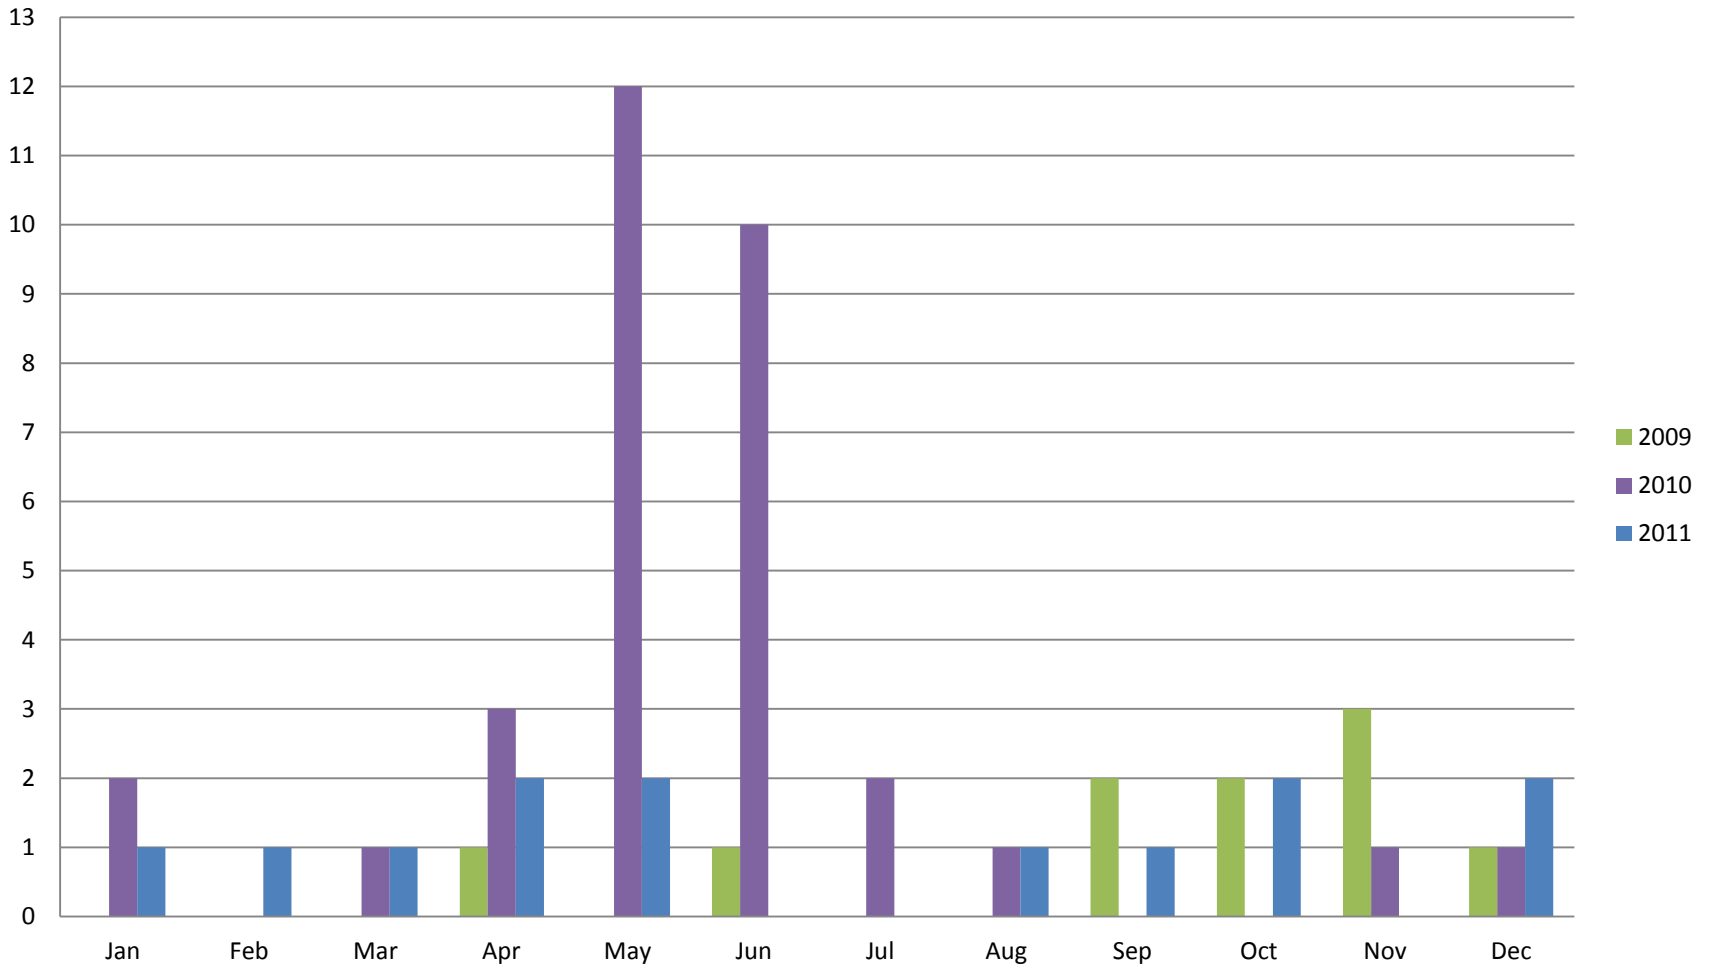

Whistler Lot Sales - Monthly