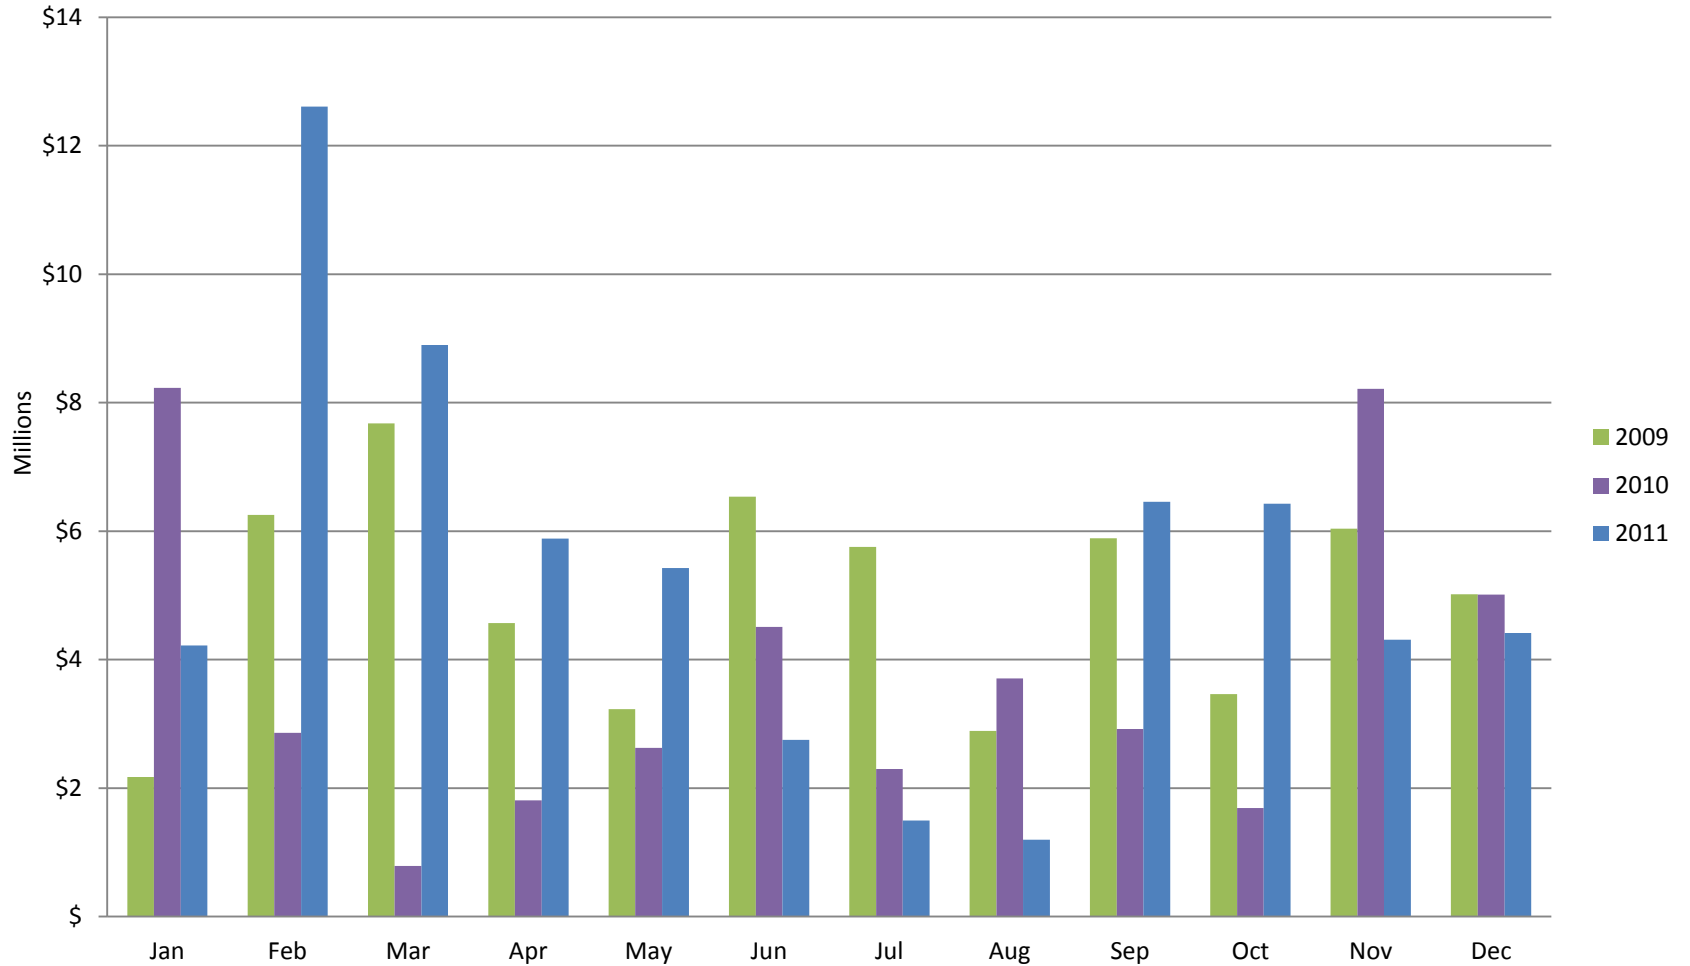

Whistler Condominium Sales - Monthly $