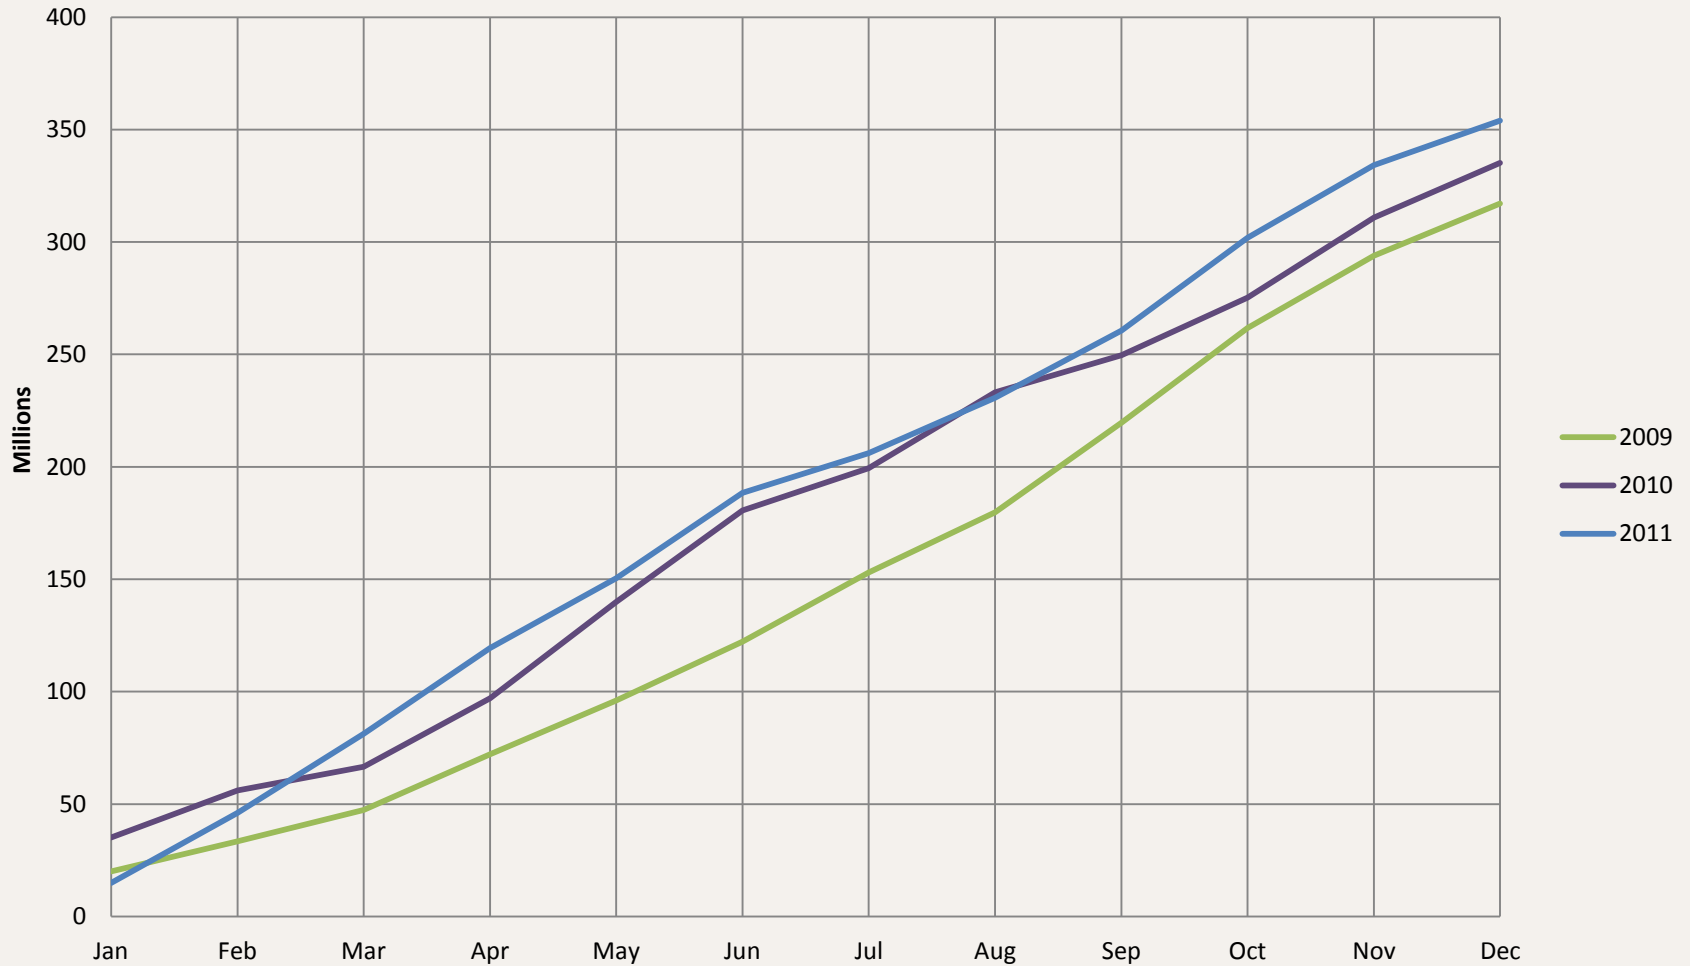

Whistler Overall Sales - Monthly \$

Whistler Overall Sales - Monthly

Whistler Cumulative Annual Sales - \$ 2012

Whistler Active Listings

This graph shows active listings in Whistler proper, with no time shared listings . Data collection started Sept. 21st 2009