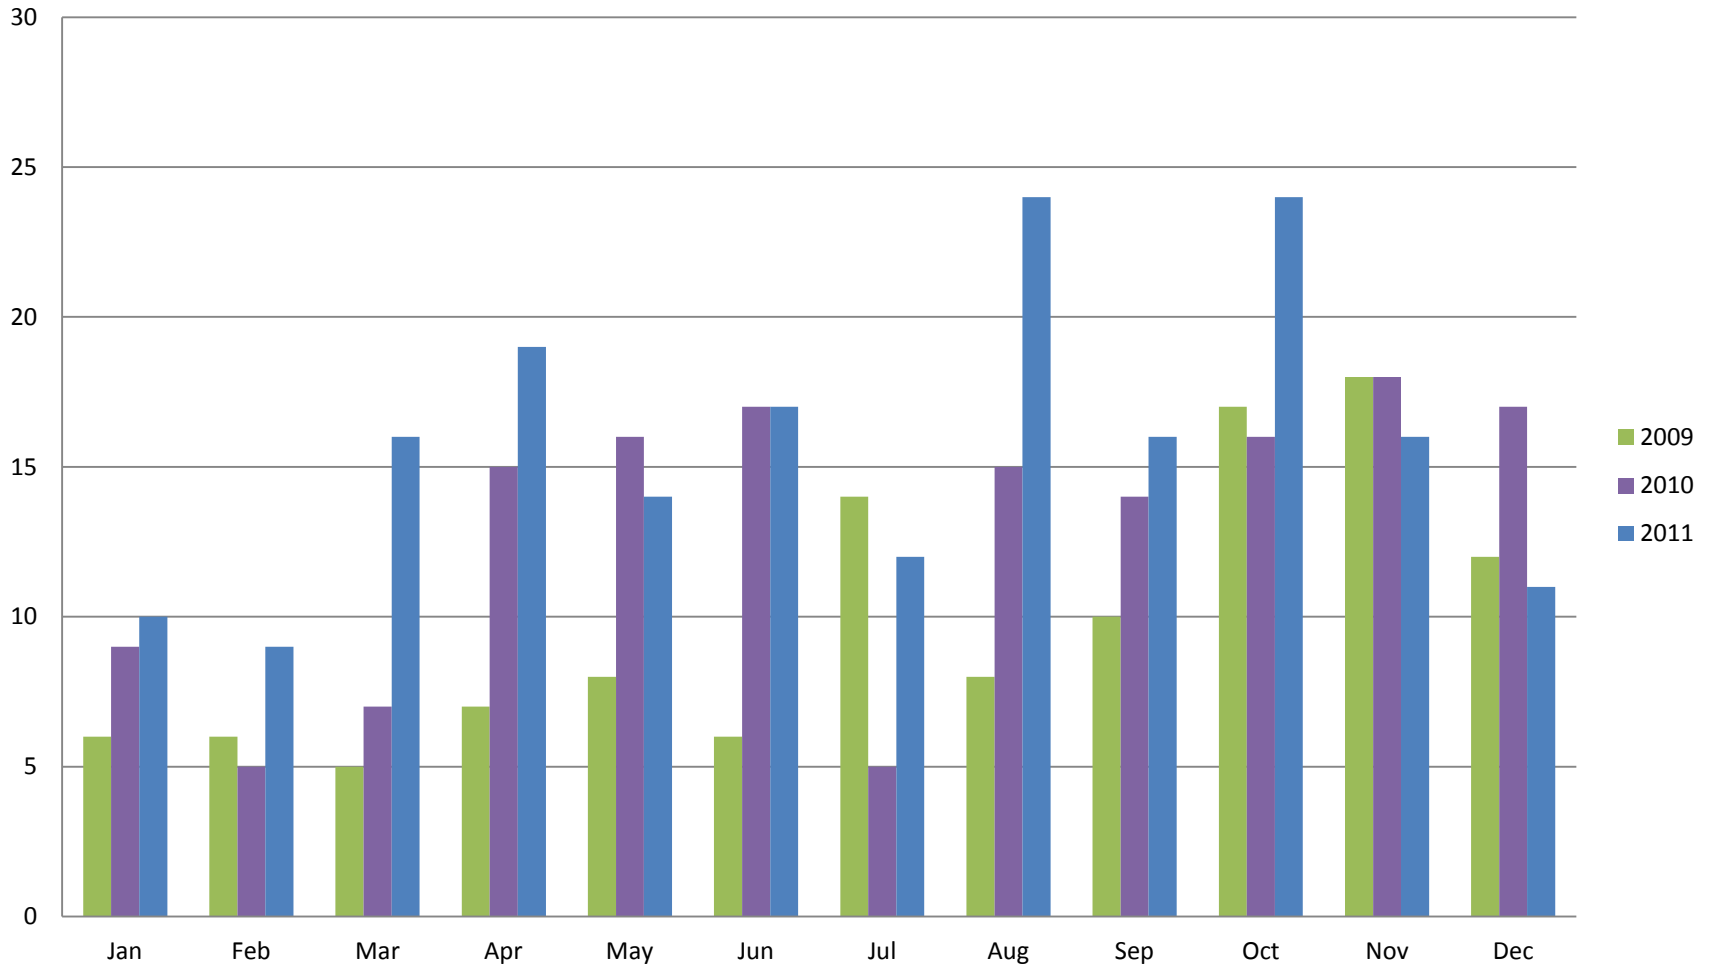

Whistler Townhouse Sales - Monthly