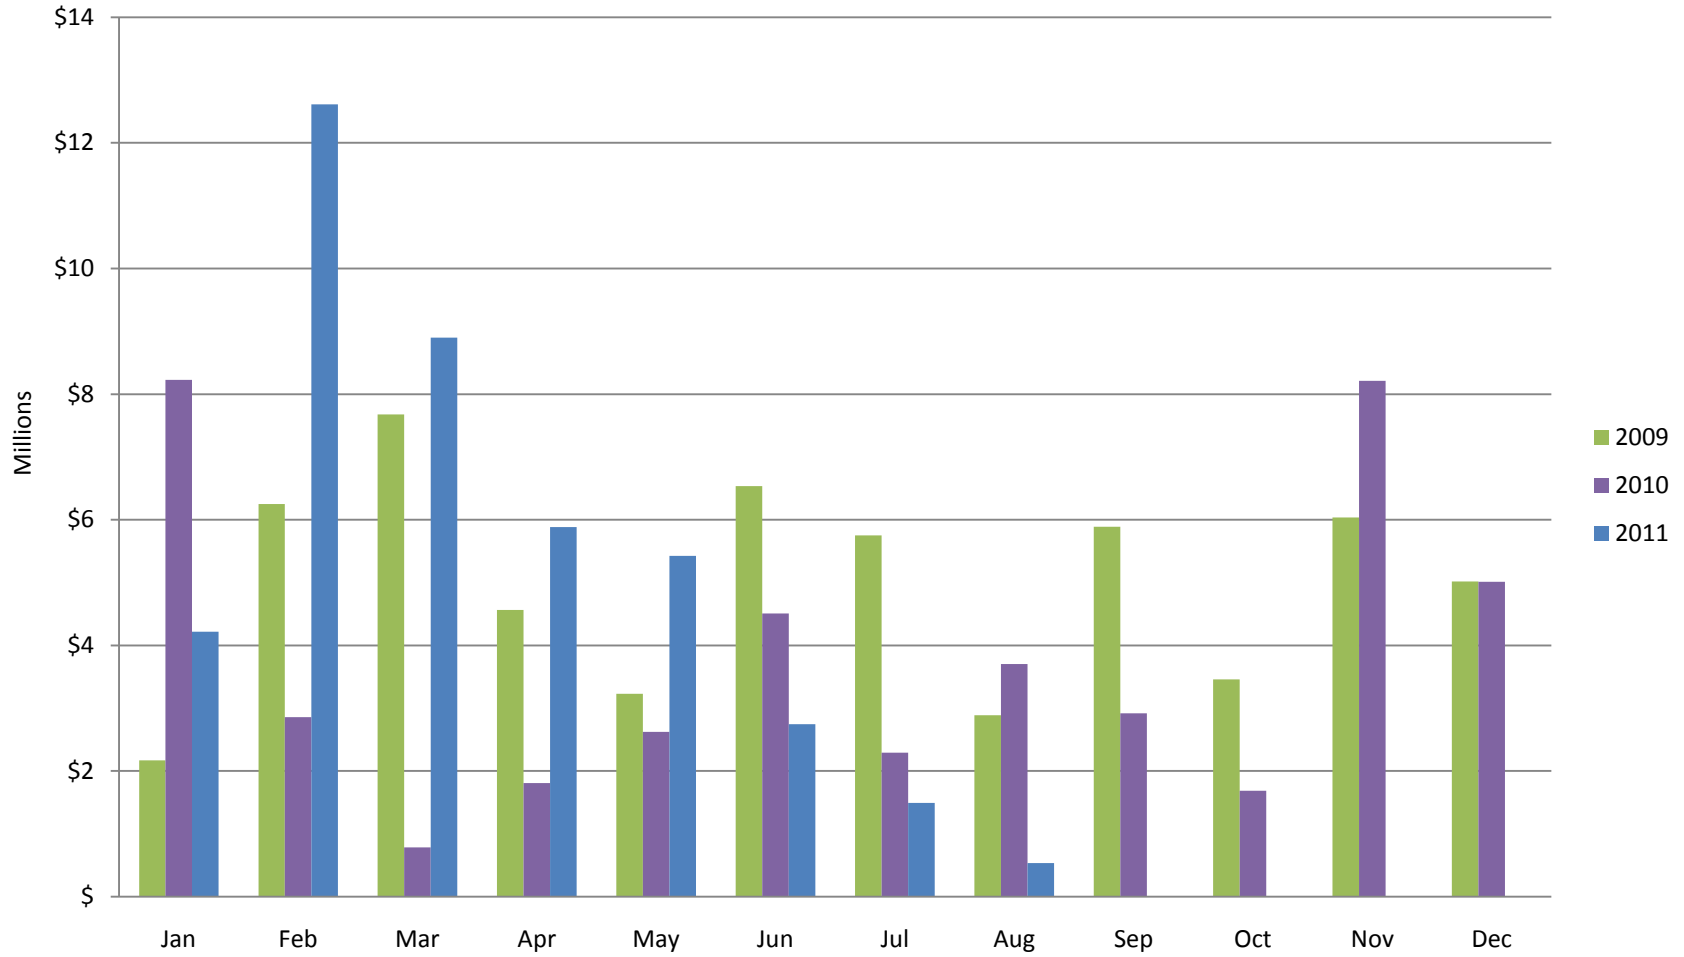

Whistler Condominium Sales - Monthly $