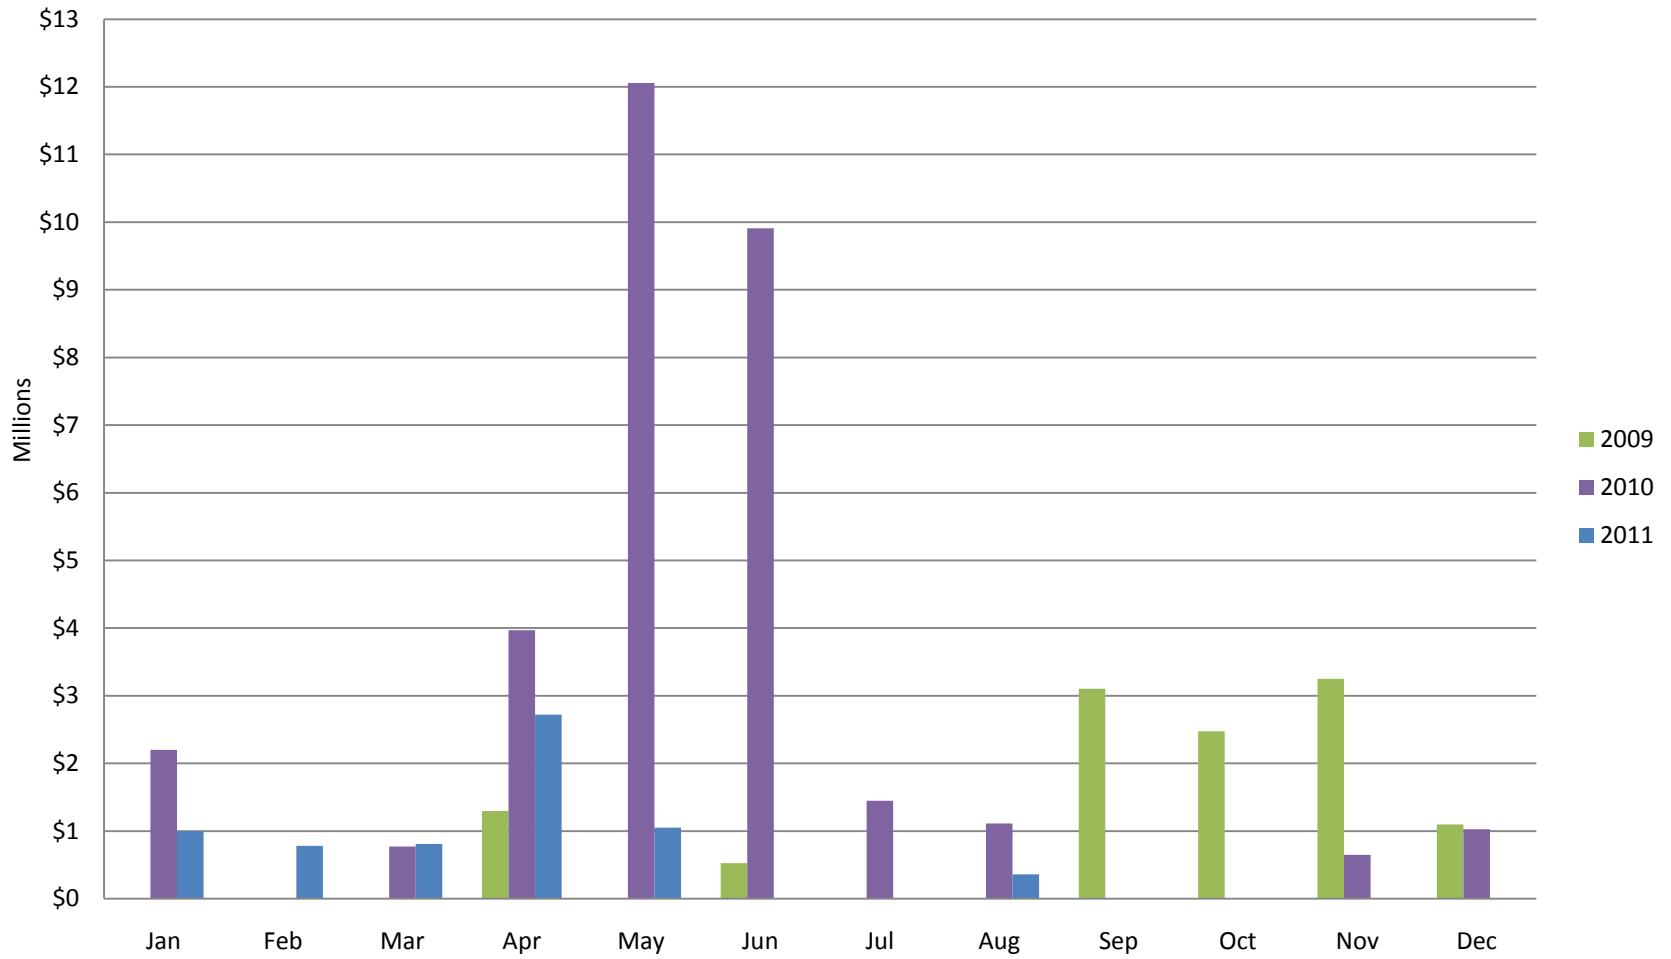

Whistler Lot Sales - Monthly $