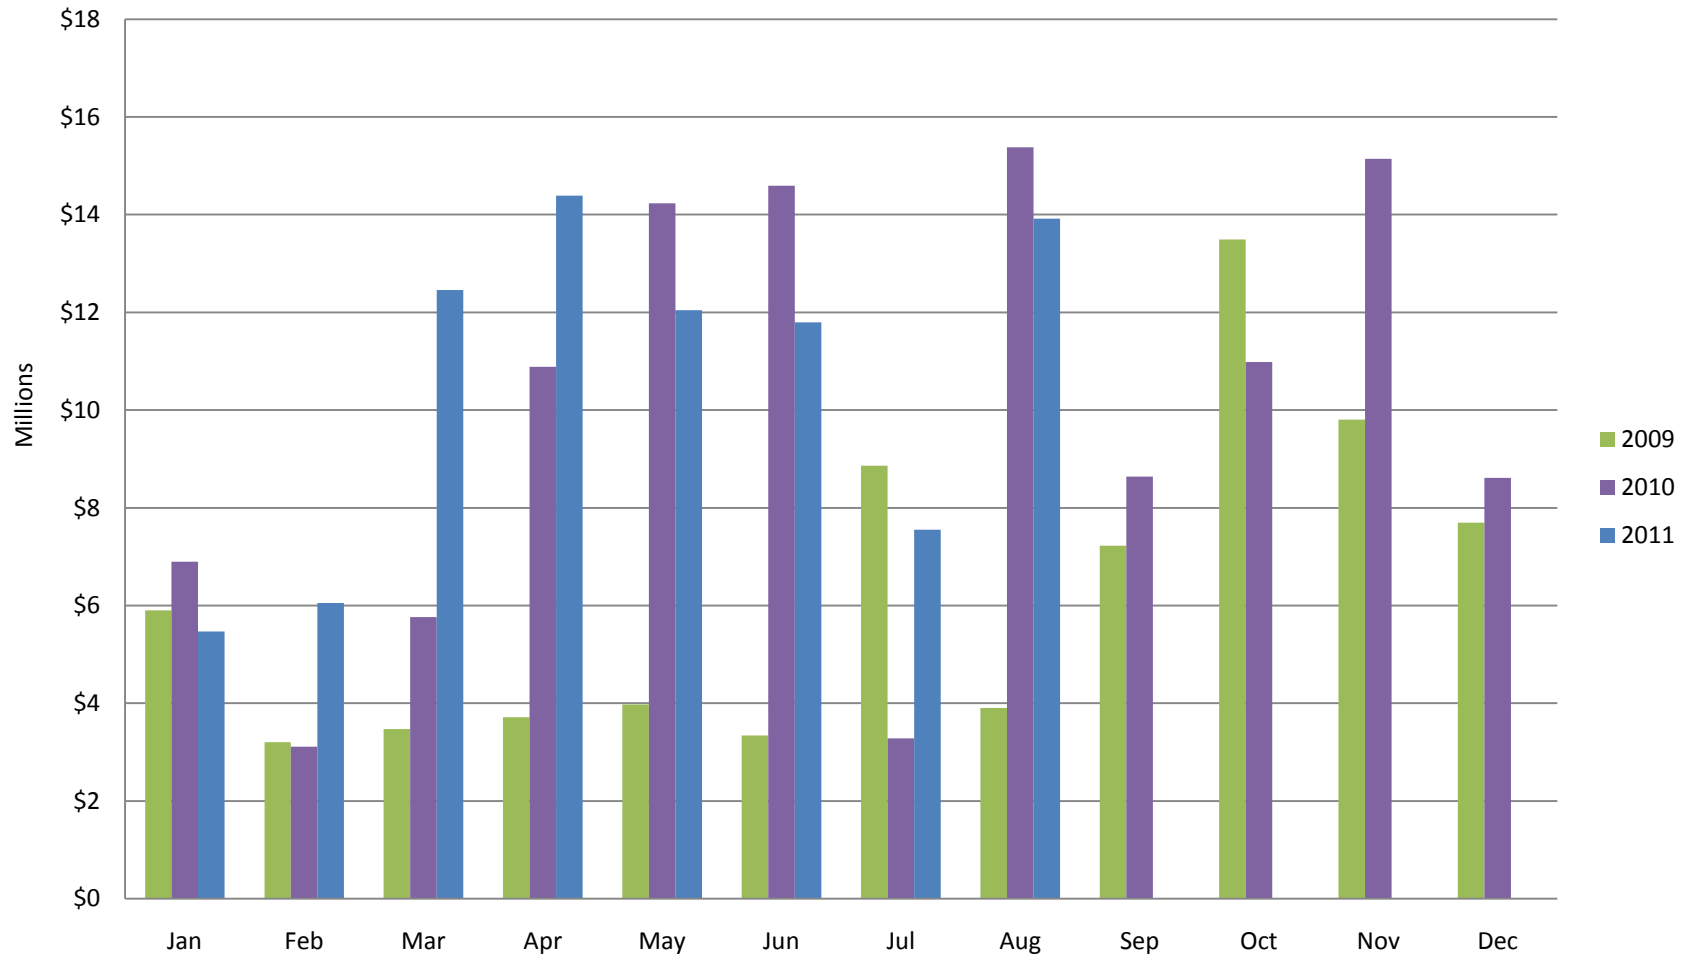

Whistler Townhouse Sales - Monthly $