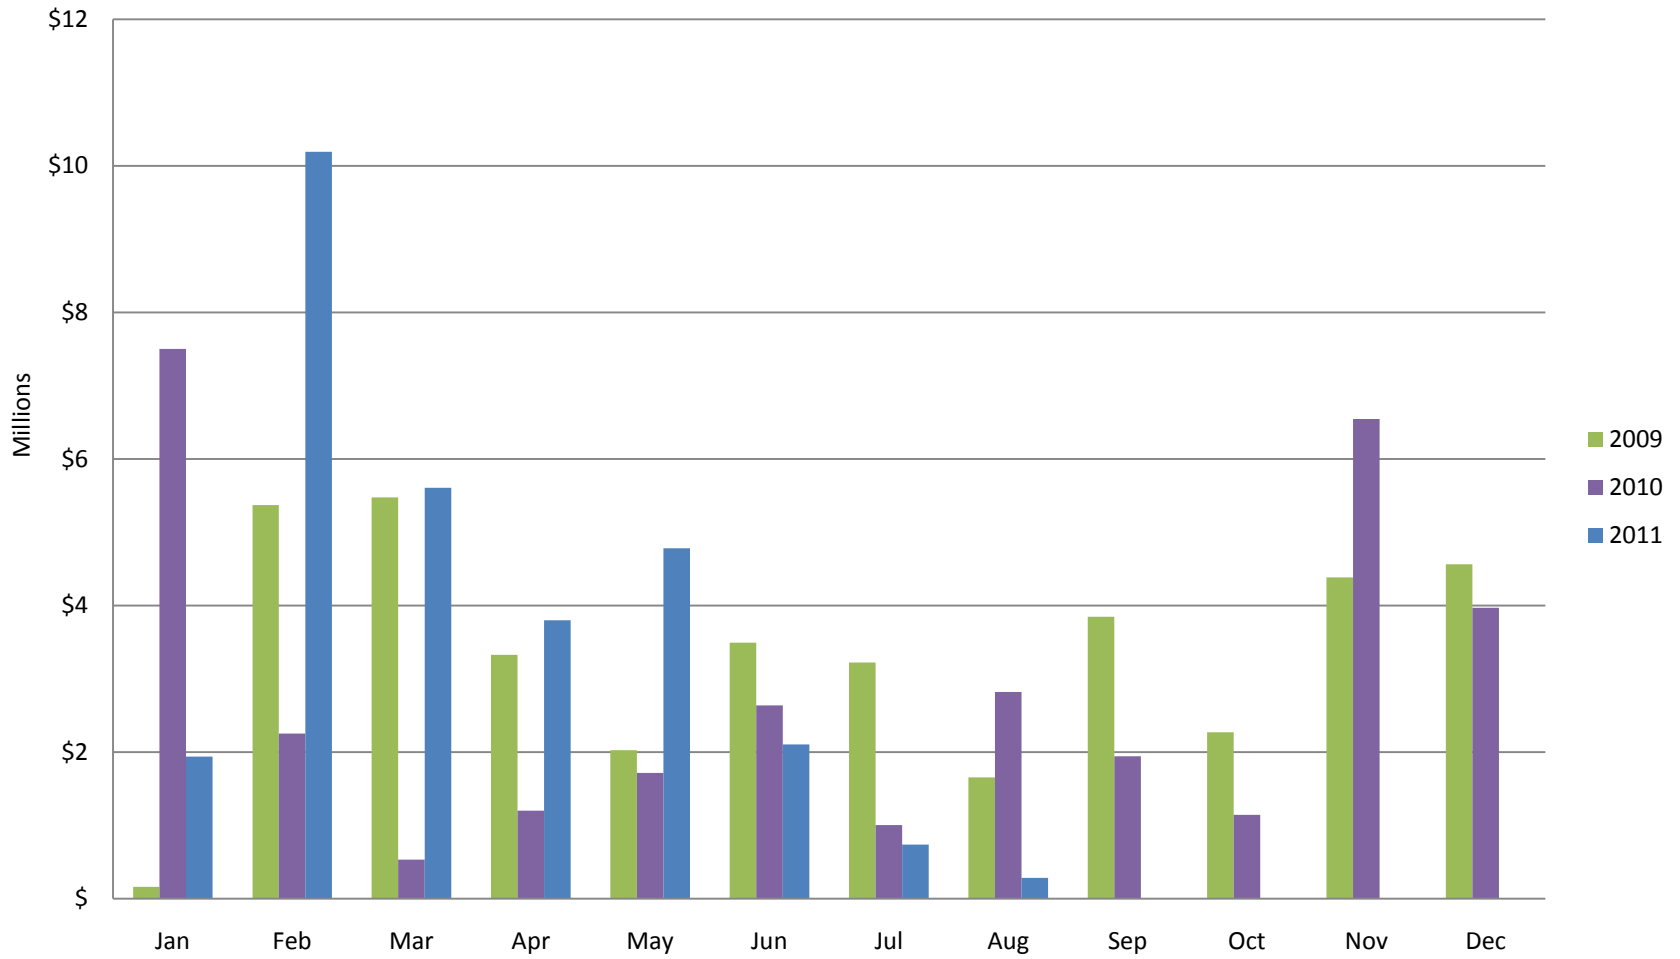

Whistler Phase I Condo Sales - Monthly $