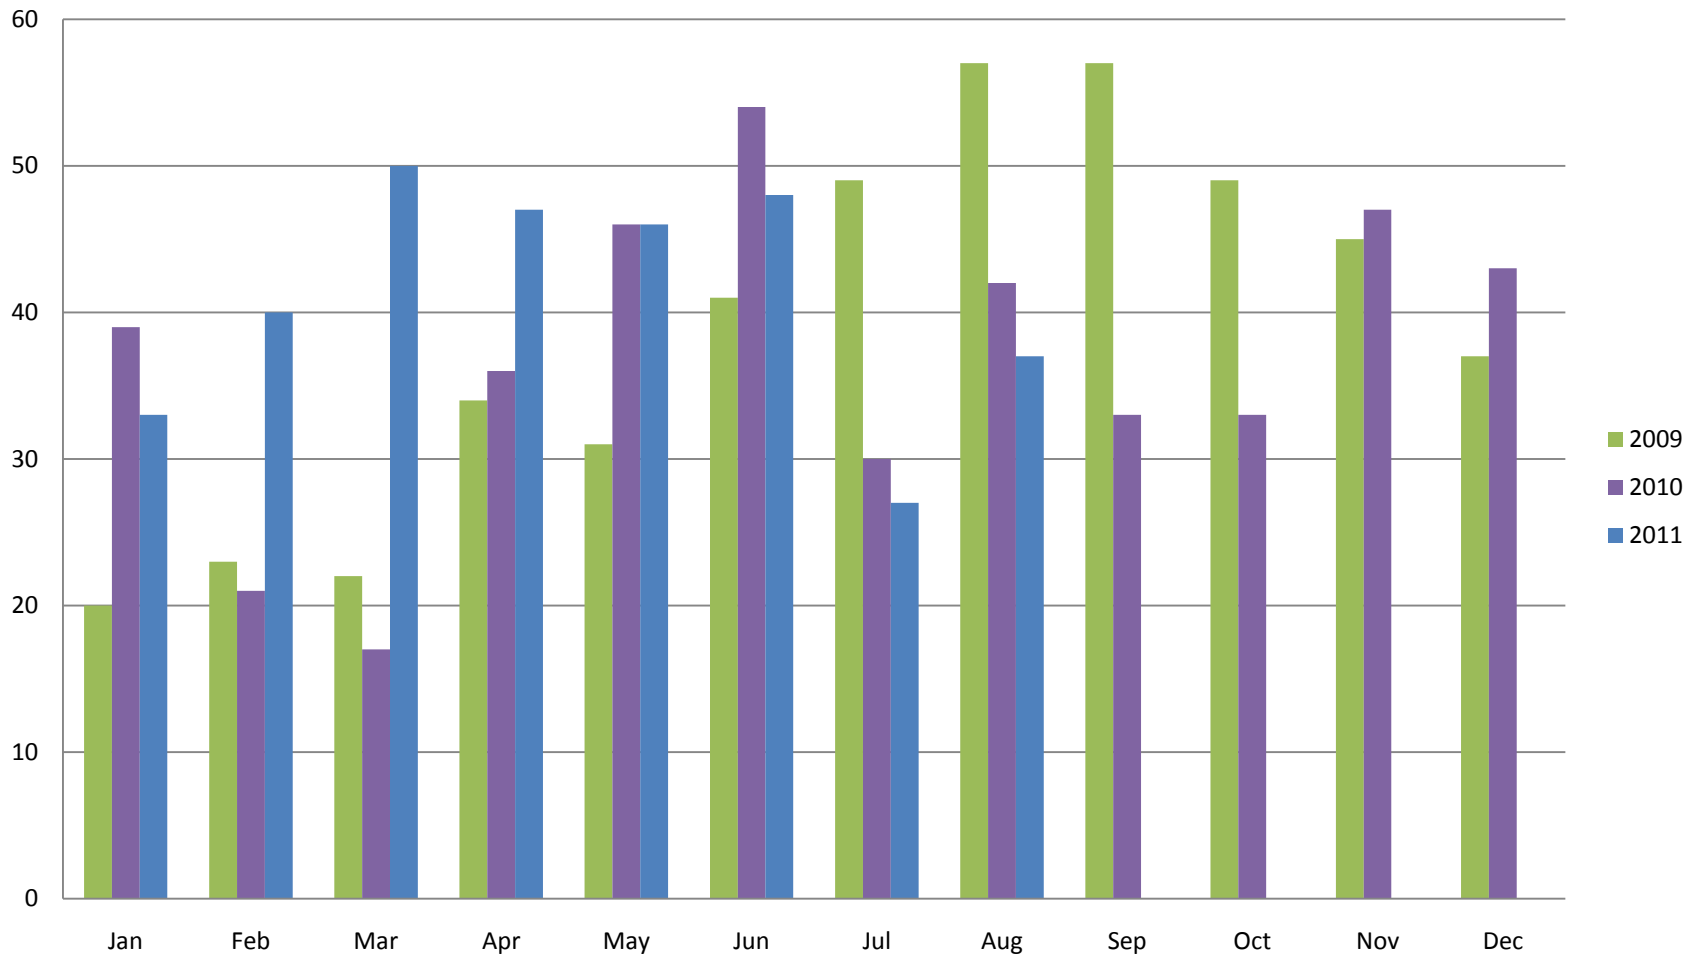

Whistler Overall Sales - Monthly \$

Whistler Overall Sales - Monthly #

Whistler Active Listings

This graph shows active listings in Whistler proper, with no time shared listings . Data collection started Sept. 21st 2009