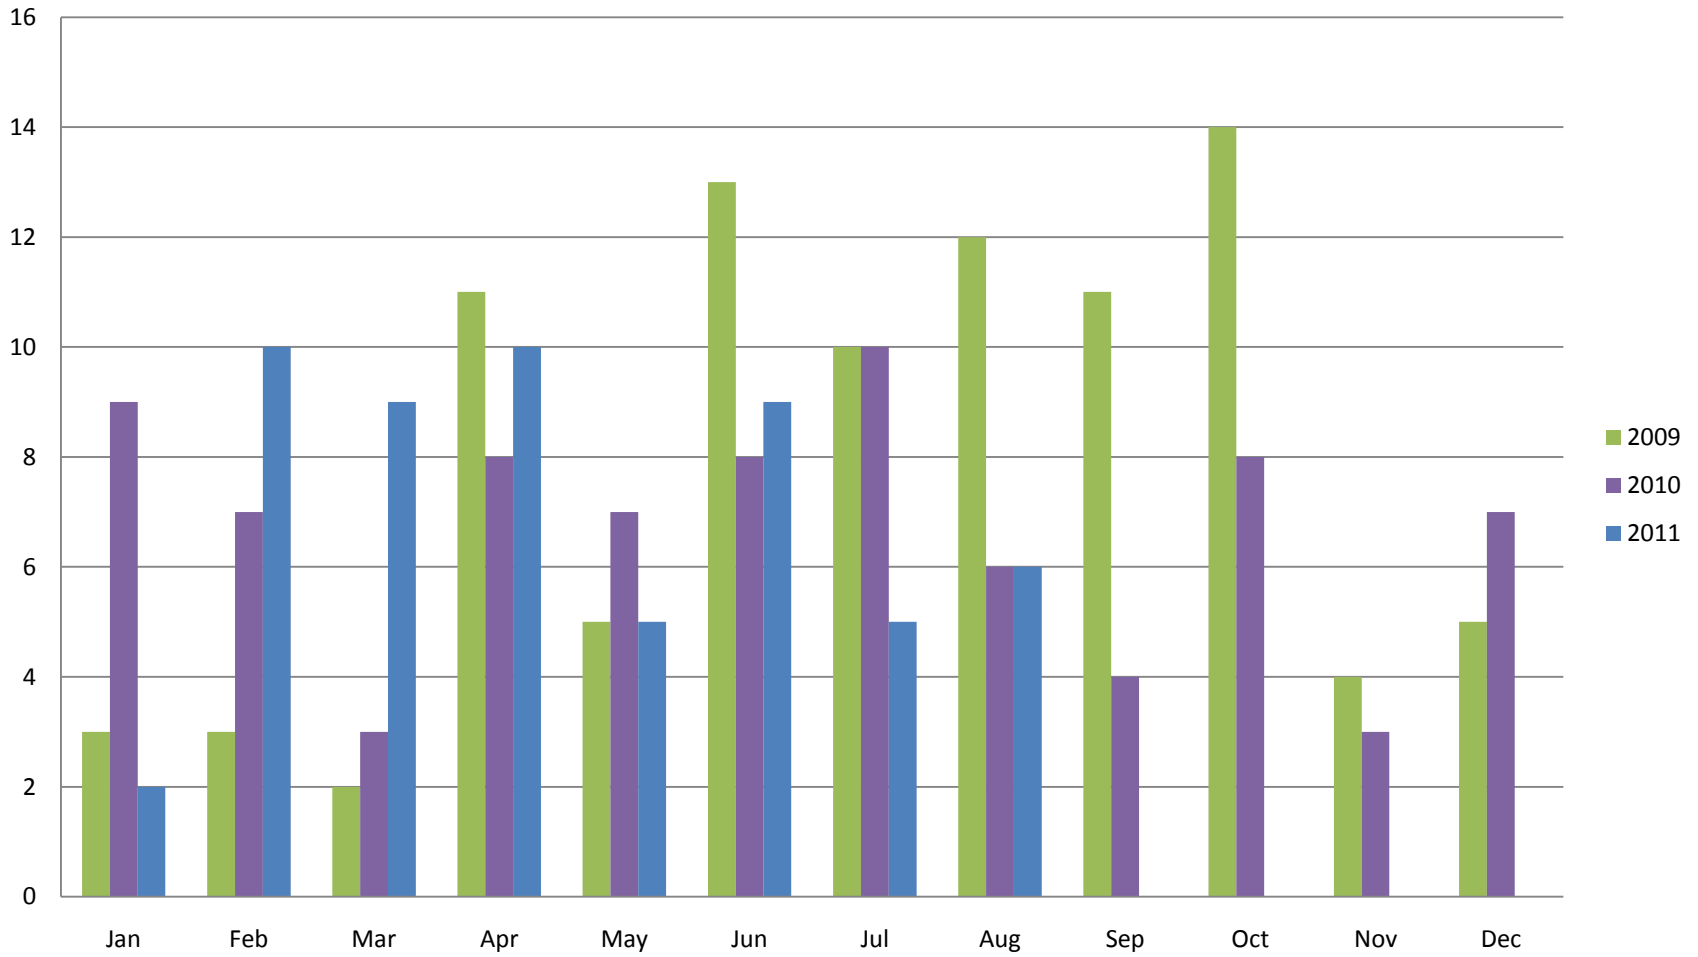

Whistler Chalet Sales - Monthly