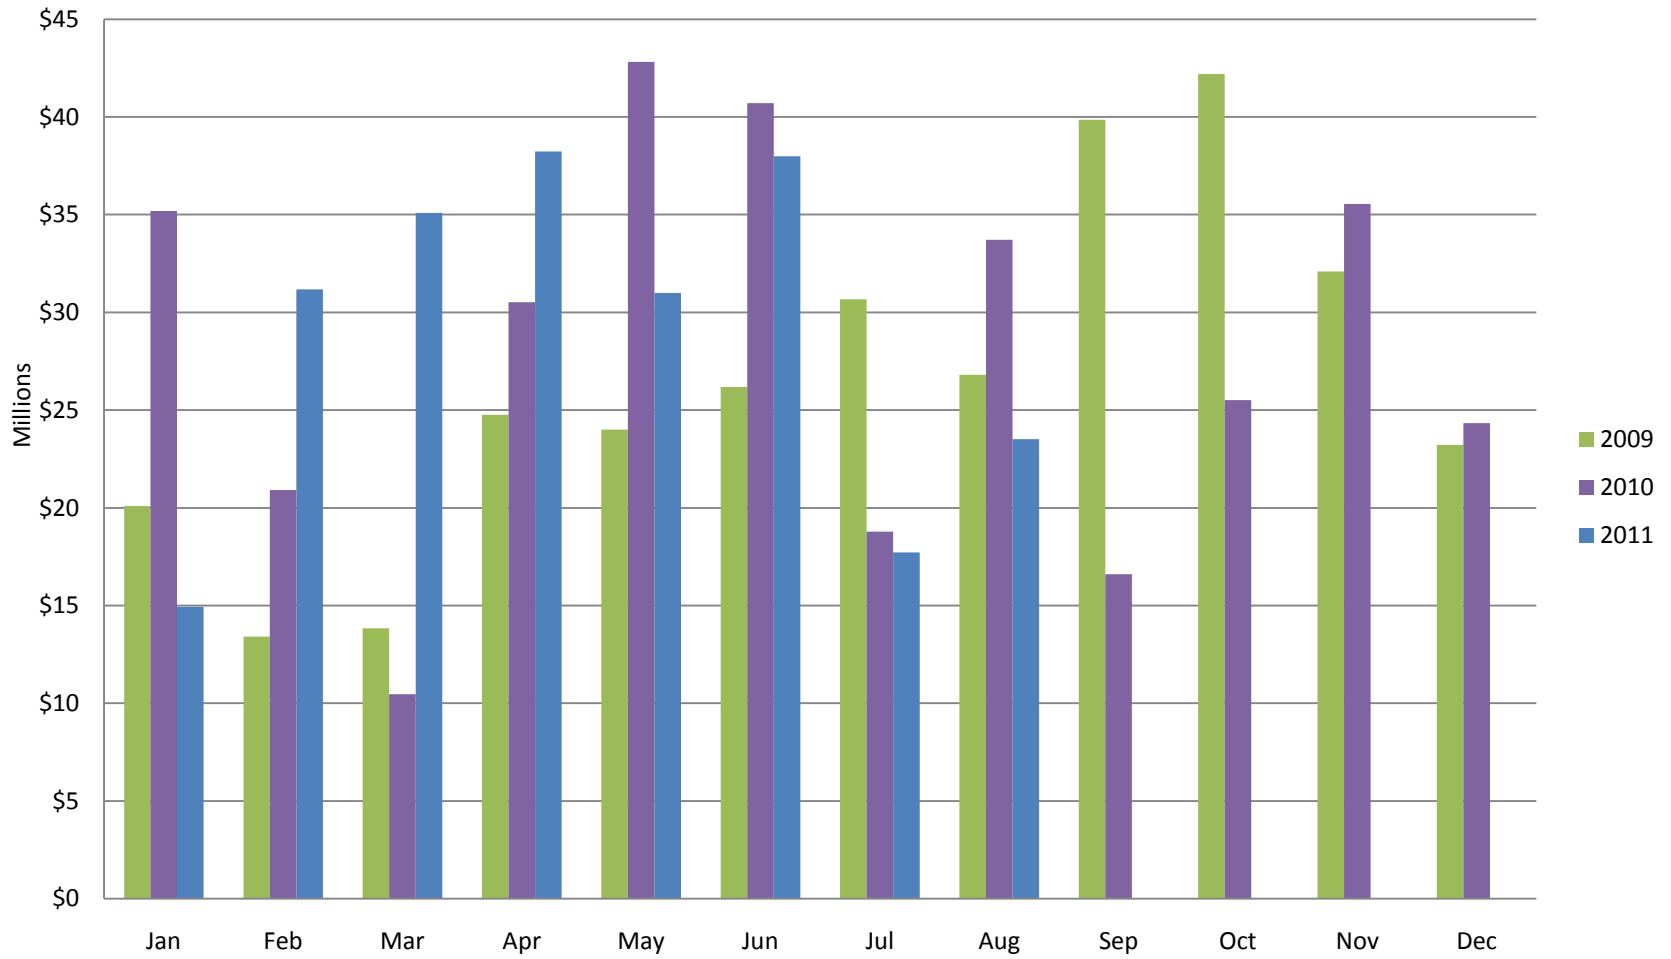

Whistler Overall Sales - Monthly \$

Whistler Overall Sales - Monthly #

Whistler Active Listings

This graph shows active listings in Whistler proper, with no time shared listings . Data collection started Sept. 21st 2009