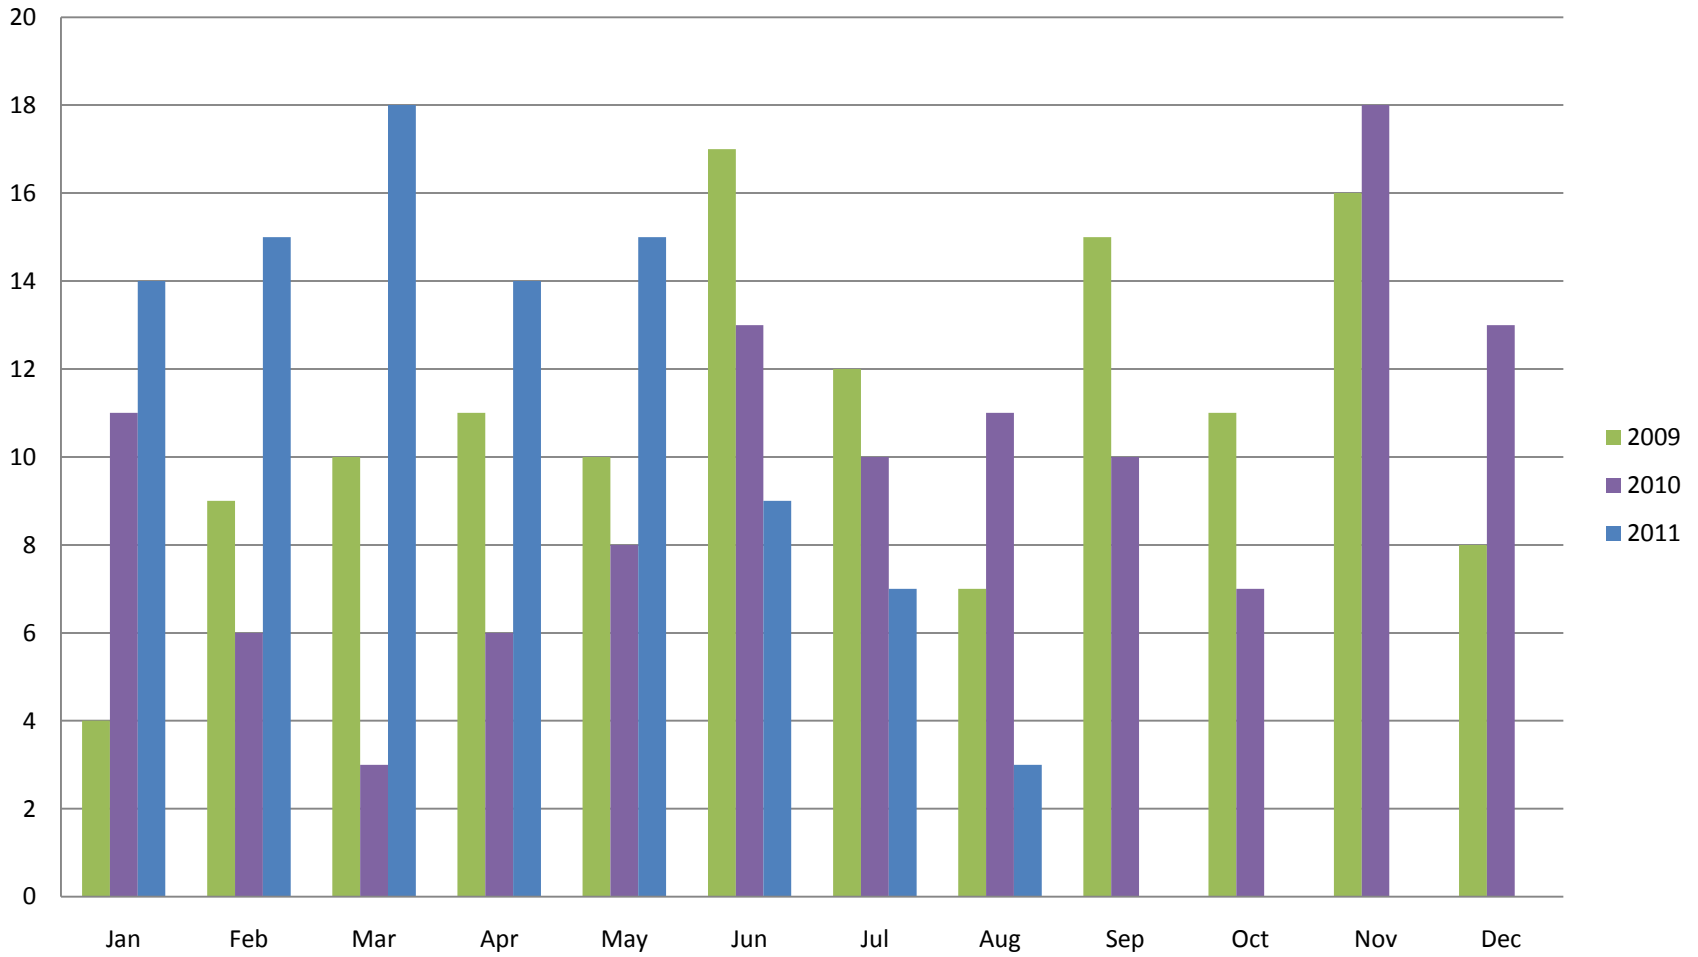

Whistler Condominium Sales - Monthly