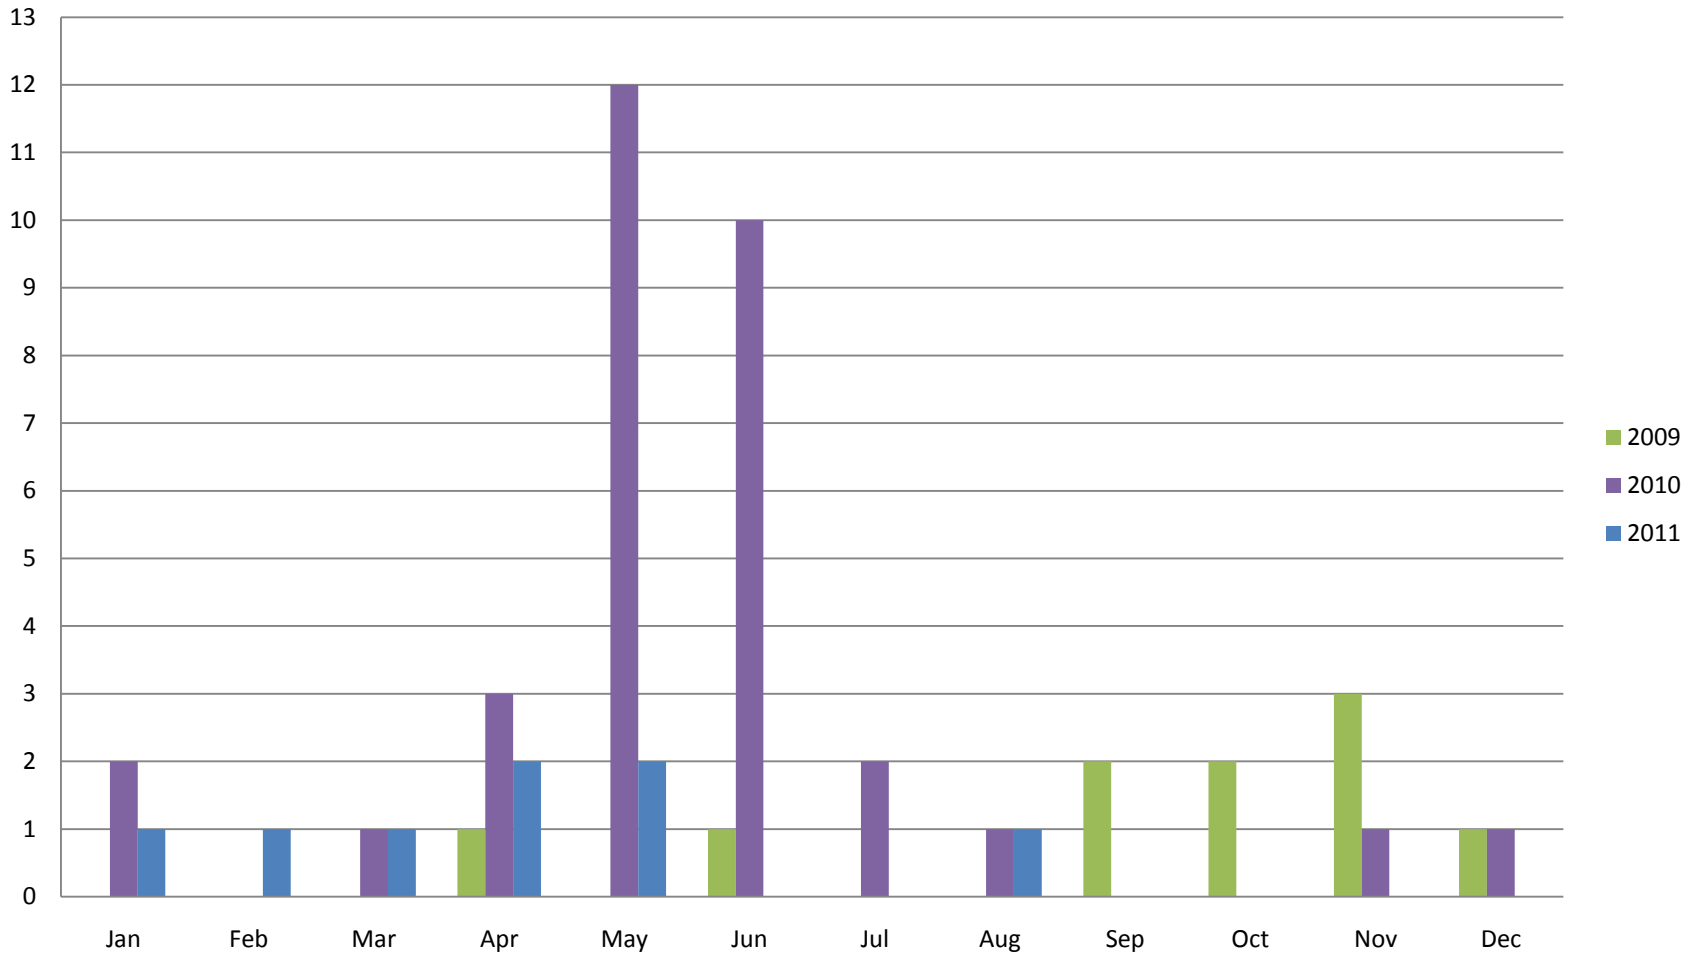

Whistler Lot Sales - Monthly