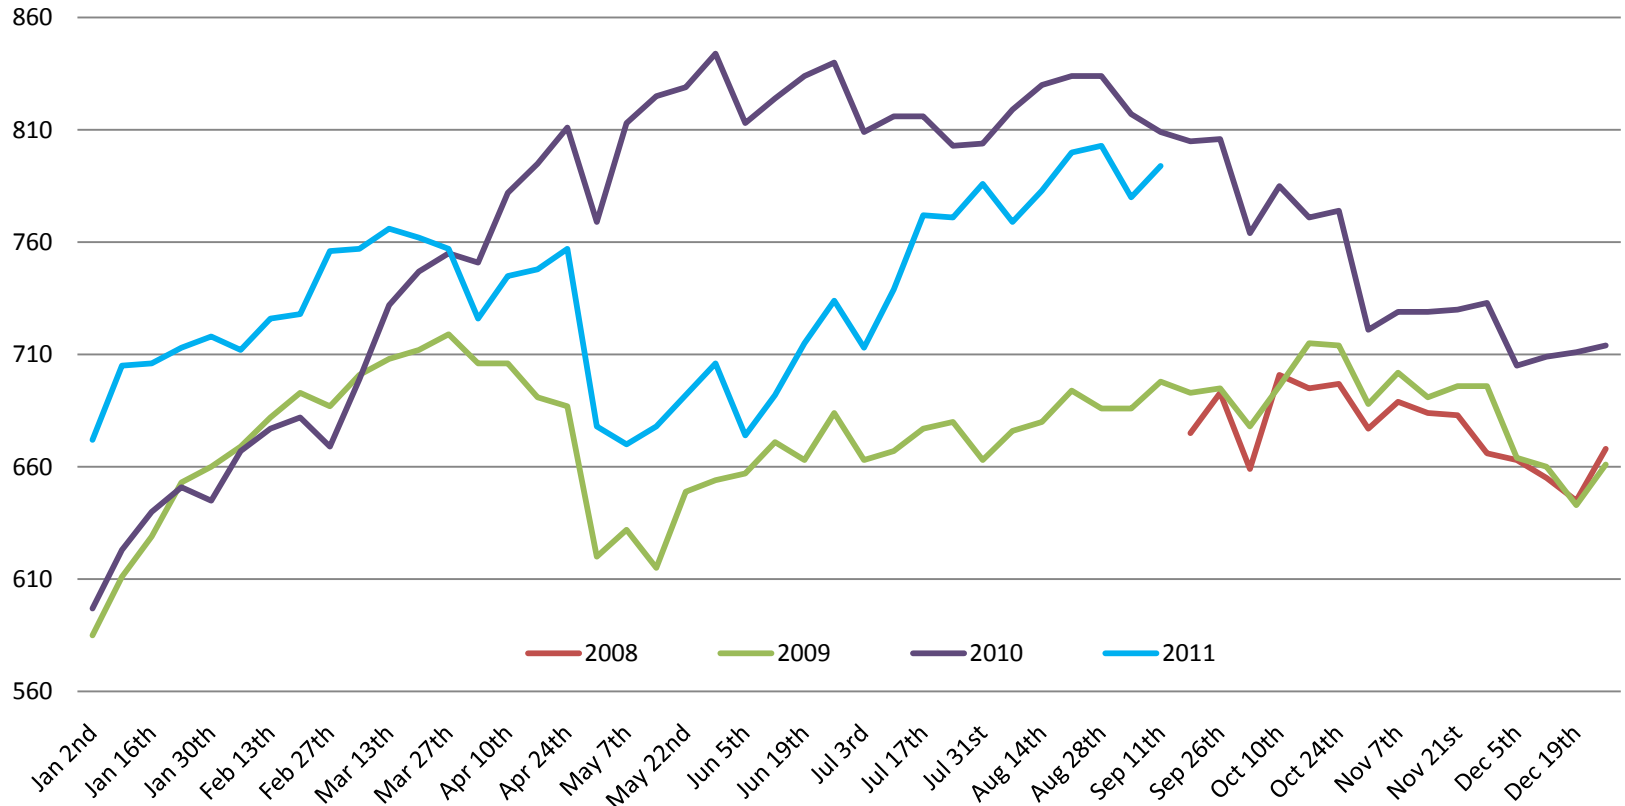

Whistler Overall Sales - Monthly \$

Whistler Overall Sales - Monthly #

Whistler Active Listings

This graph shows active listings in Whistler proper, with no time shared listings . Data collection started Sept. 21st 2009