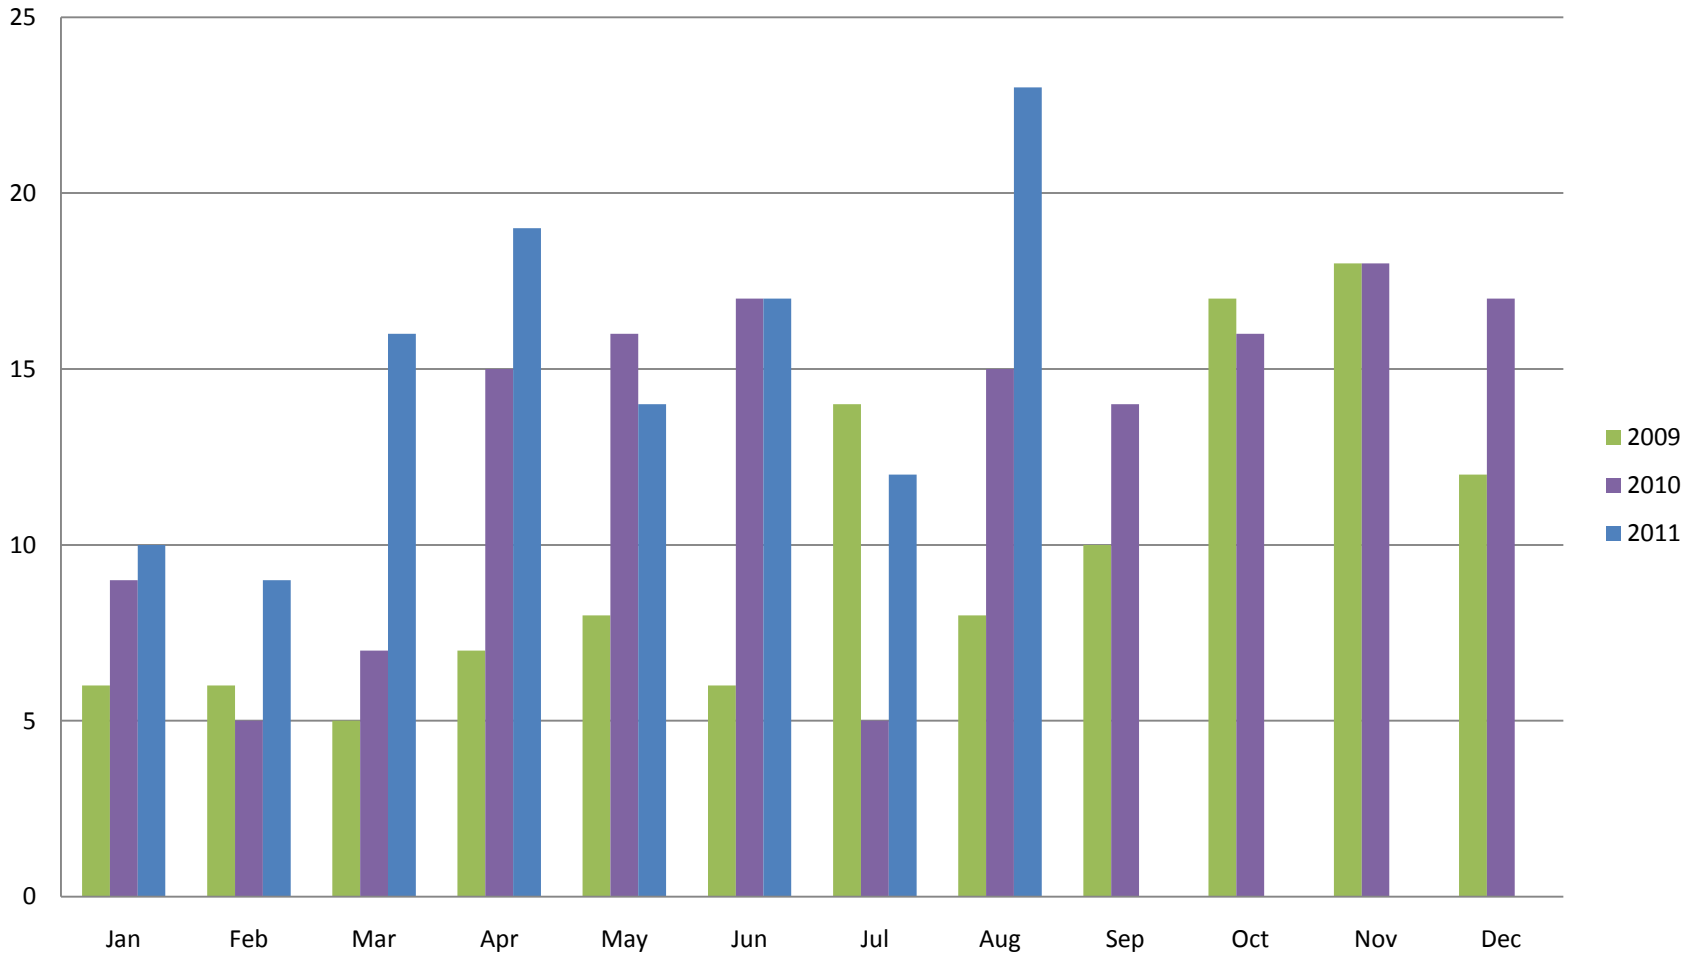

Whistler Townhouse Sales - Monthly