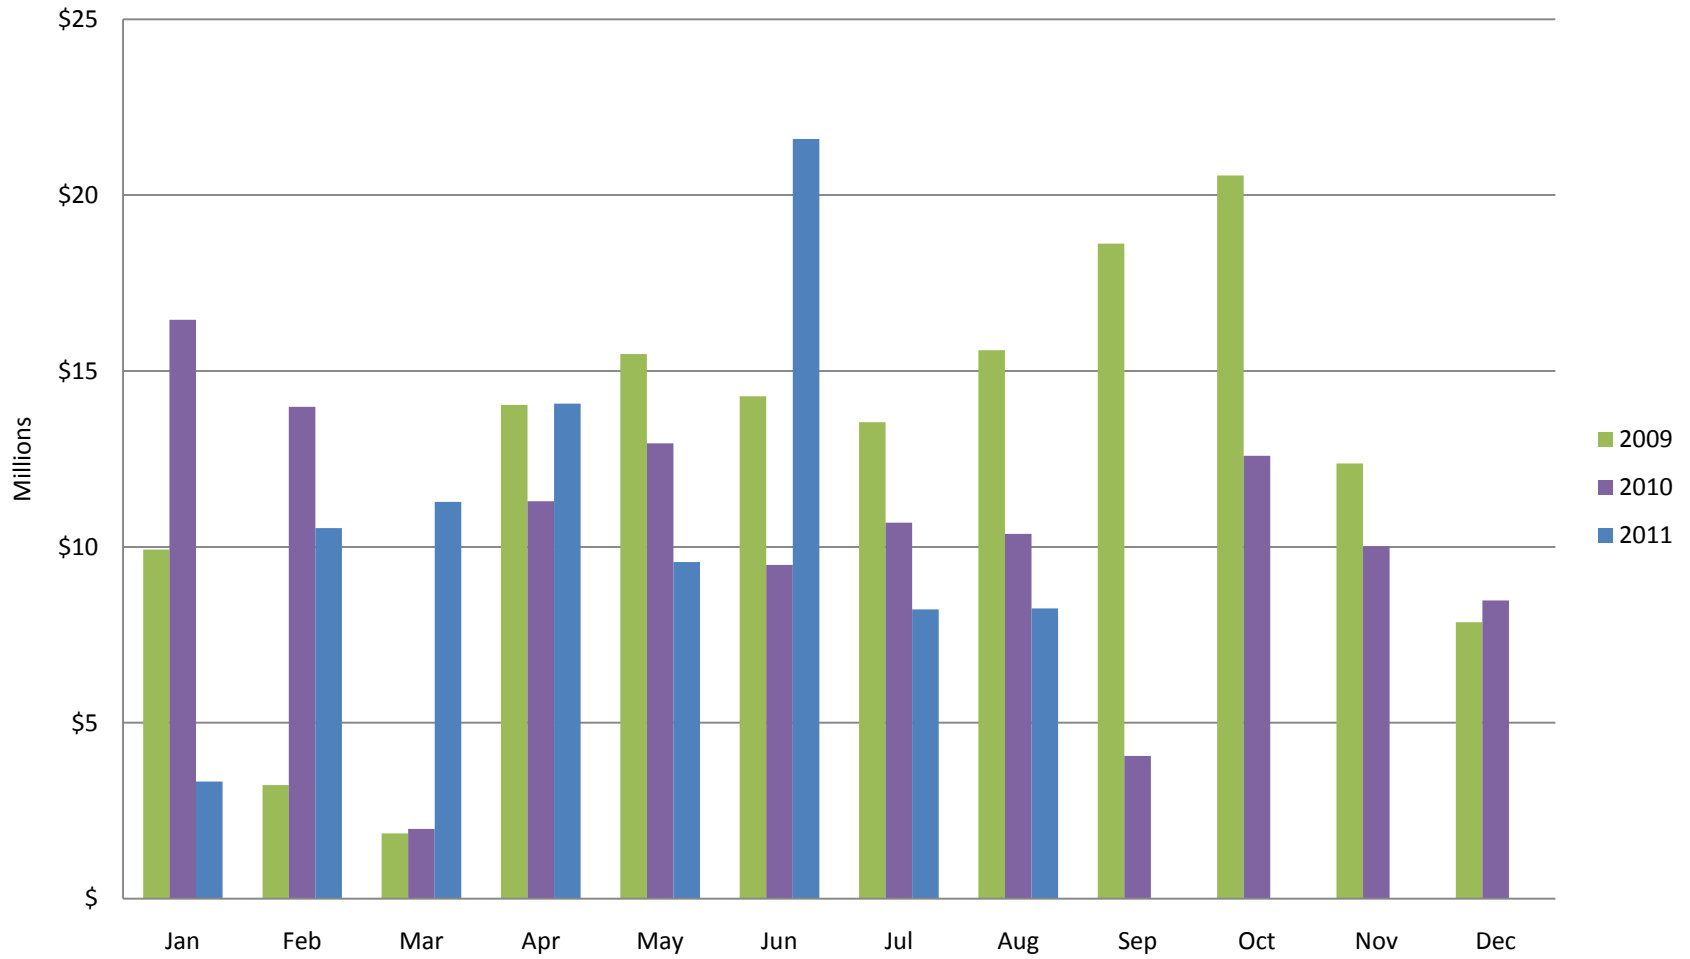

Whistler Chalet Sales - Monthly $