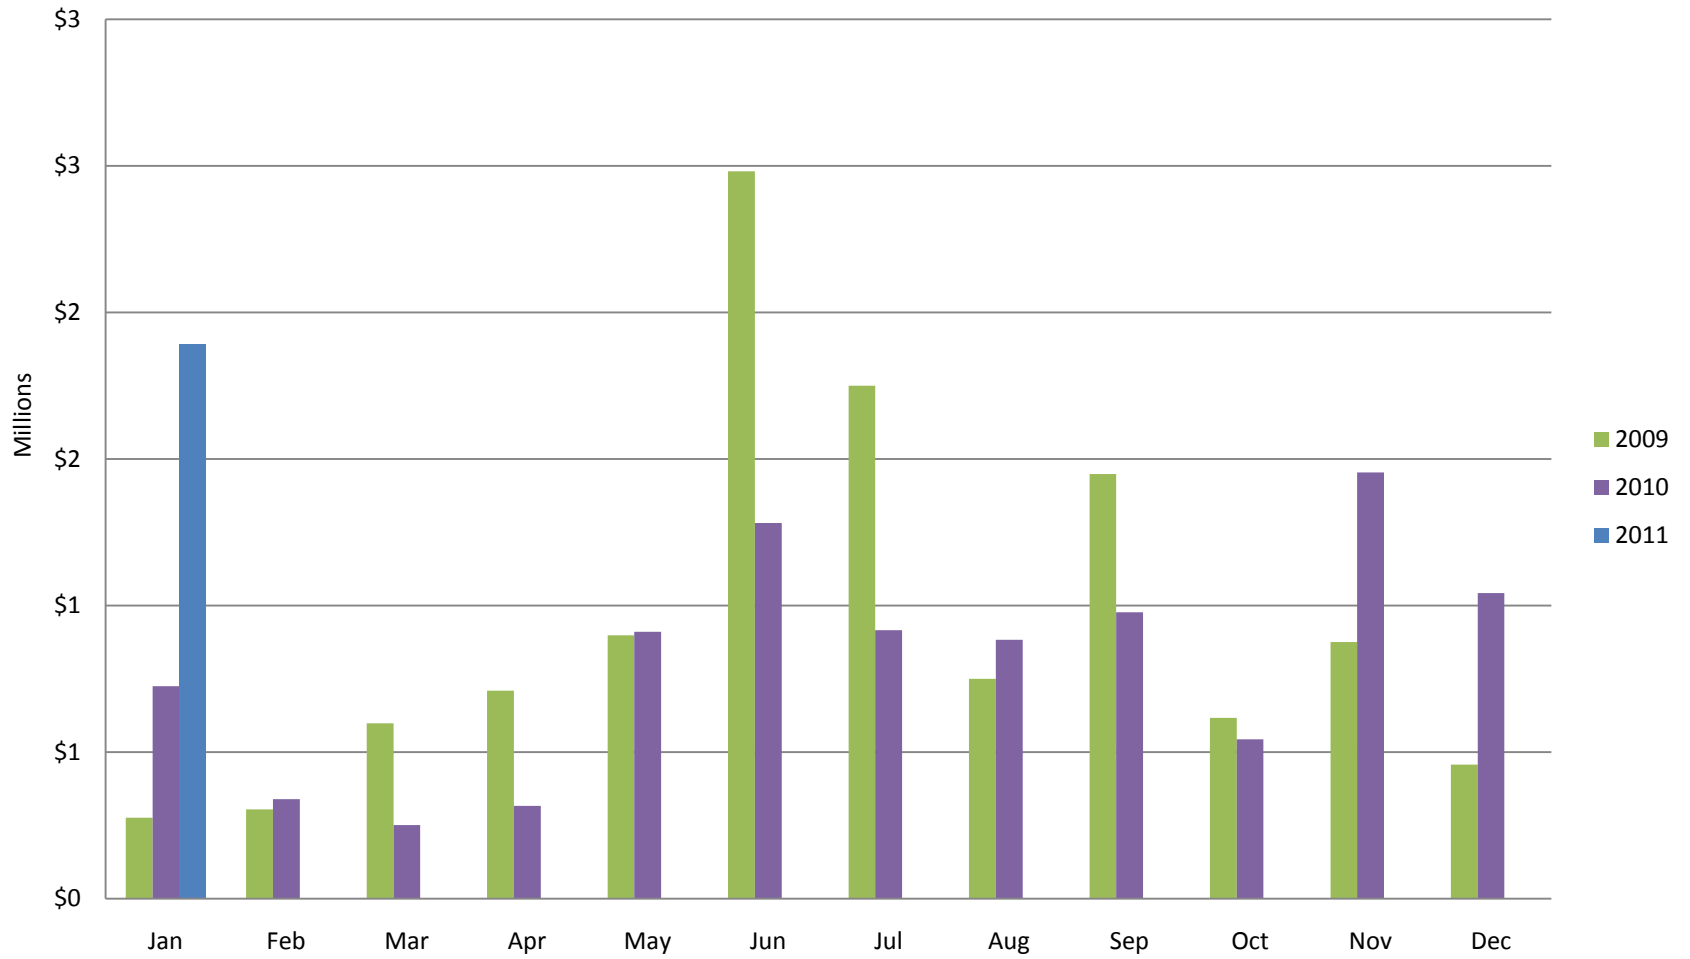

Whistler Phase II Condo Sales - Monthly $