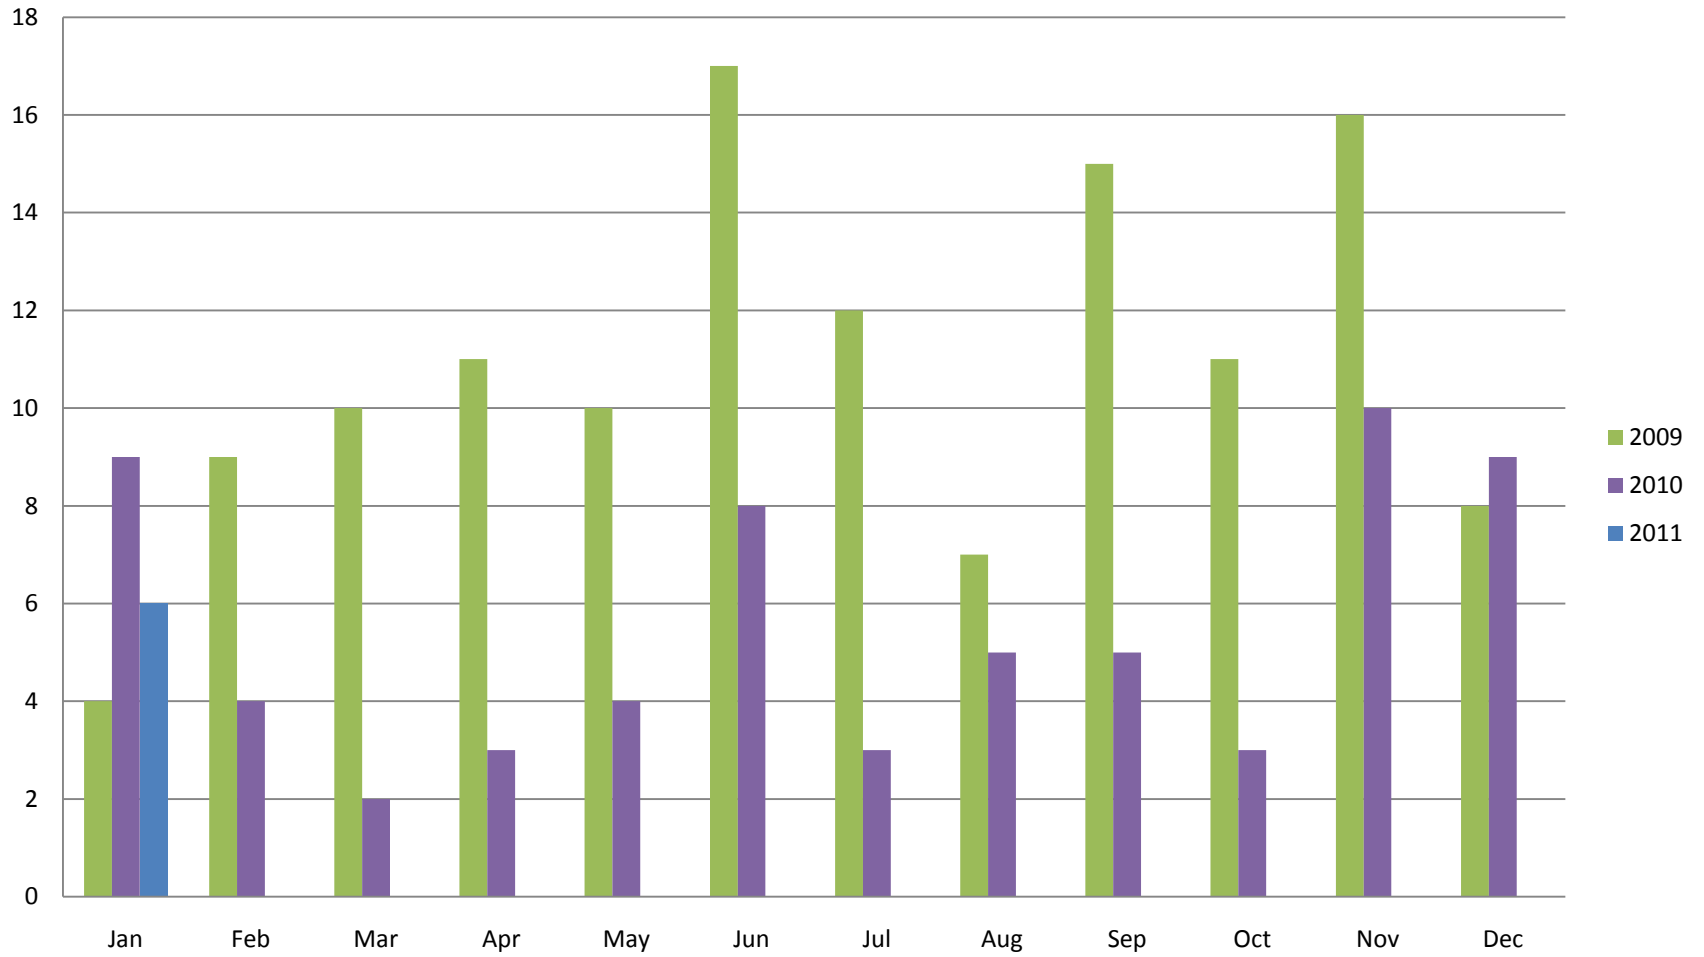

Whistler Phase I Condo Sales - Monthly