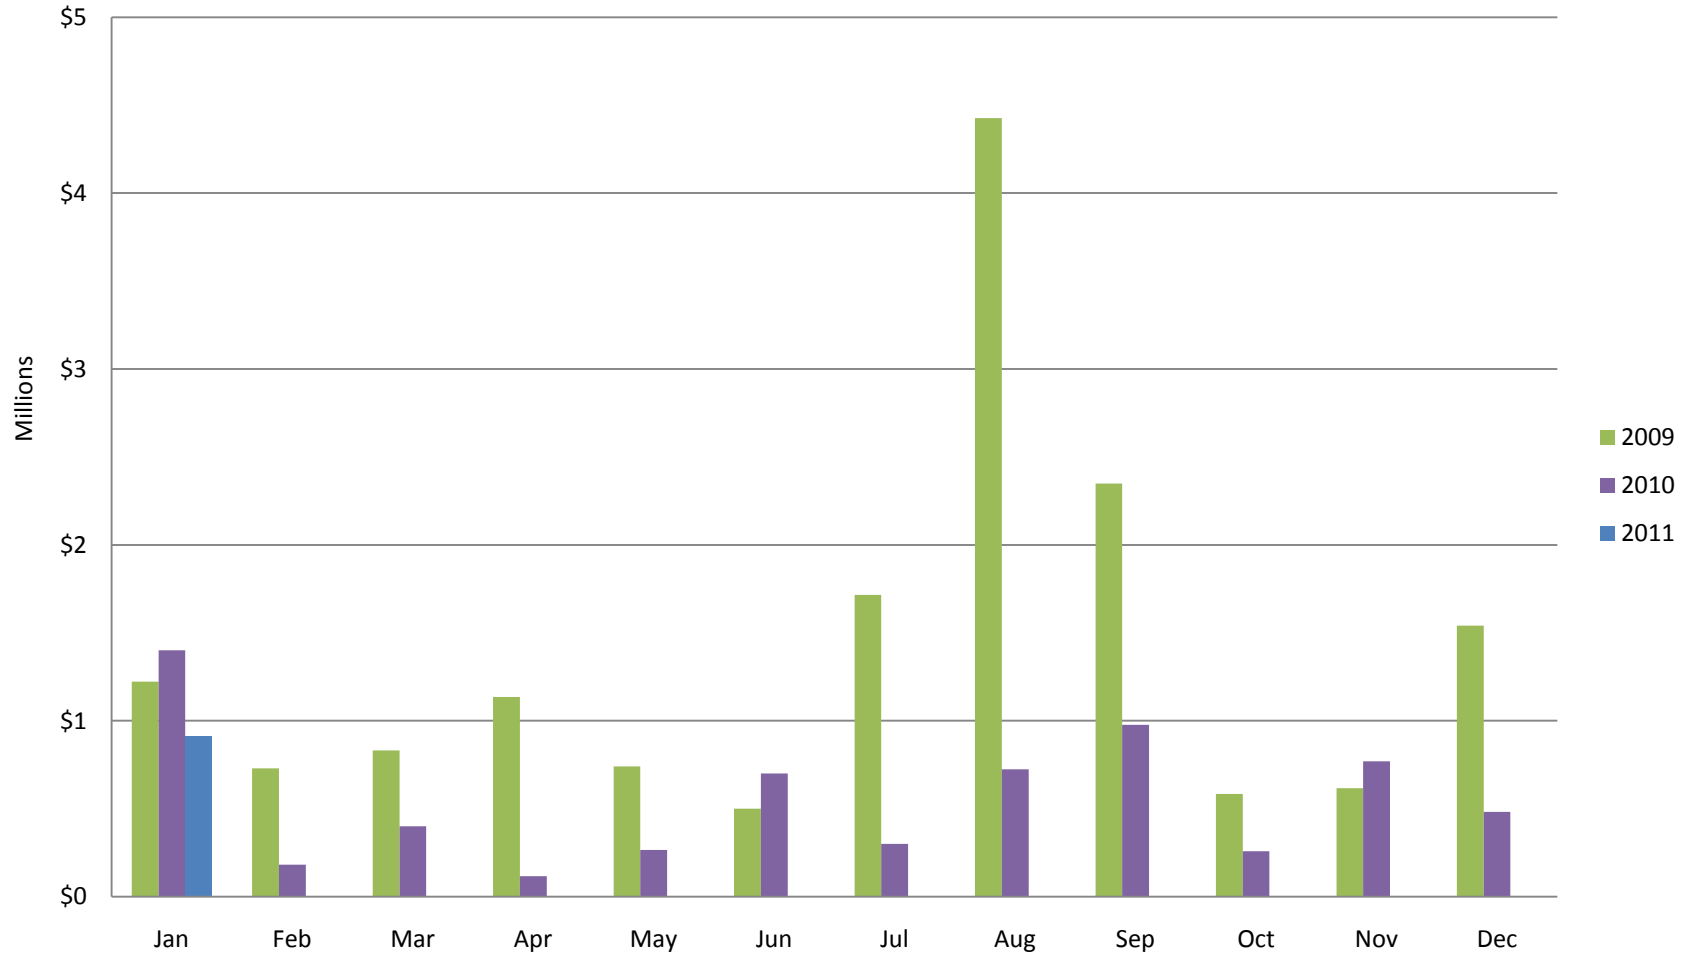

Whistler Phase II Condo Sales - Monthly \$

Whistler Phase II Condo Sales - Monthly

Whistler Duplex Sales - Monthly \$

Whistler Duplex Sales - Monthly

Whistler Shared Owner Sales - Monthly \$

Whistler Shared Owner Sales - Monthly

This graph shows active listings in Whistler proper, with no time shared listings . Data collection started Sept. 21st 2009