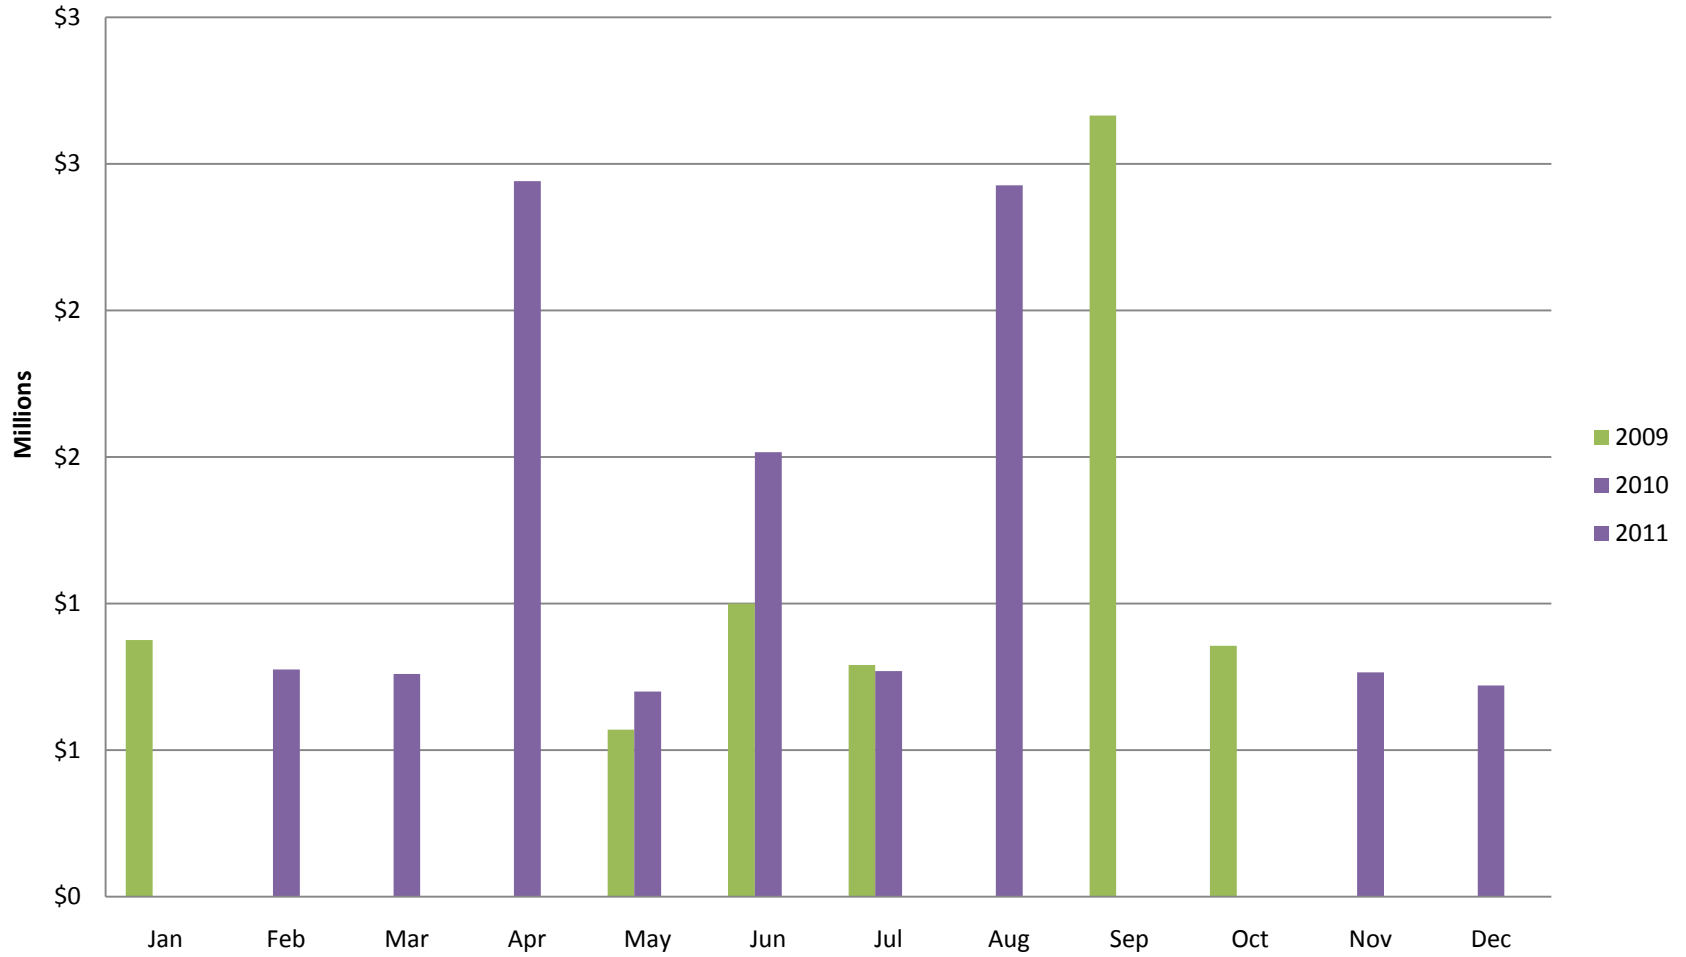

Whistler Duplex Sales - Monthly $