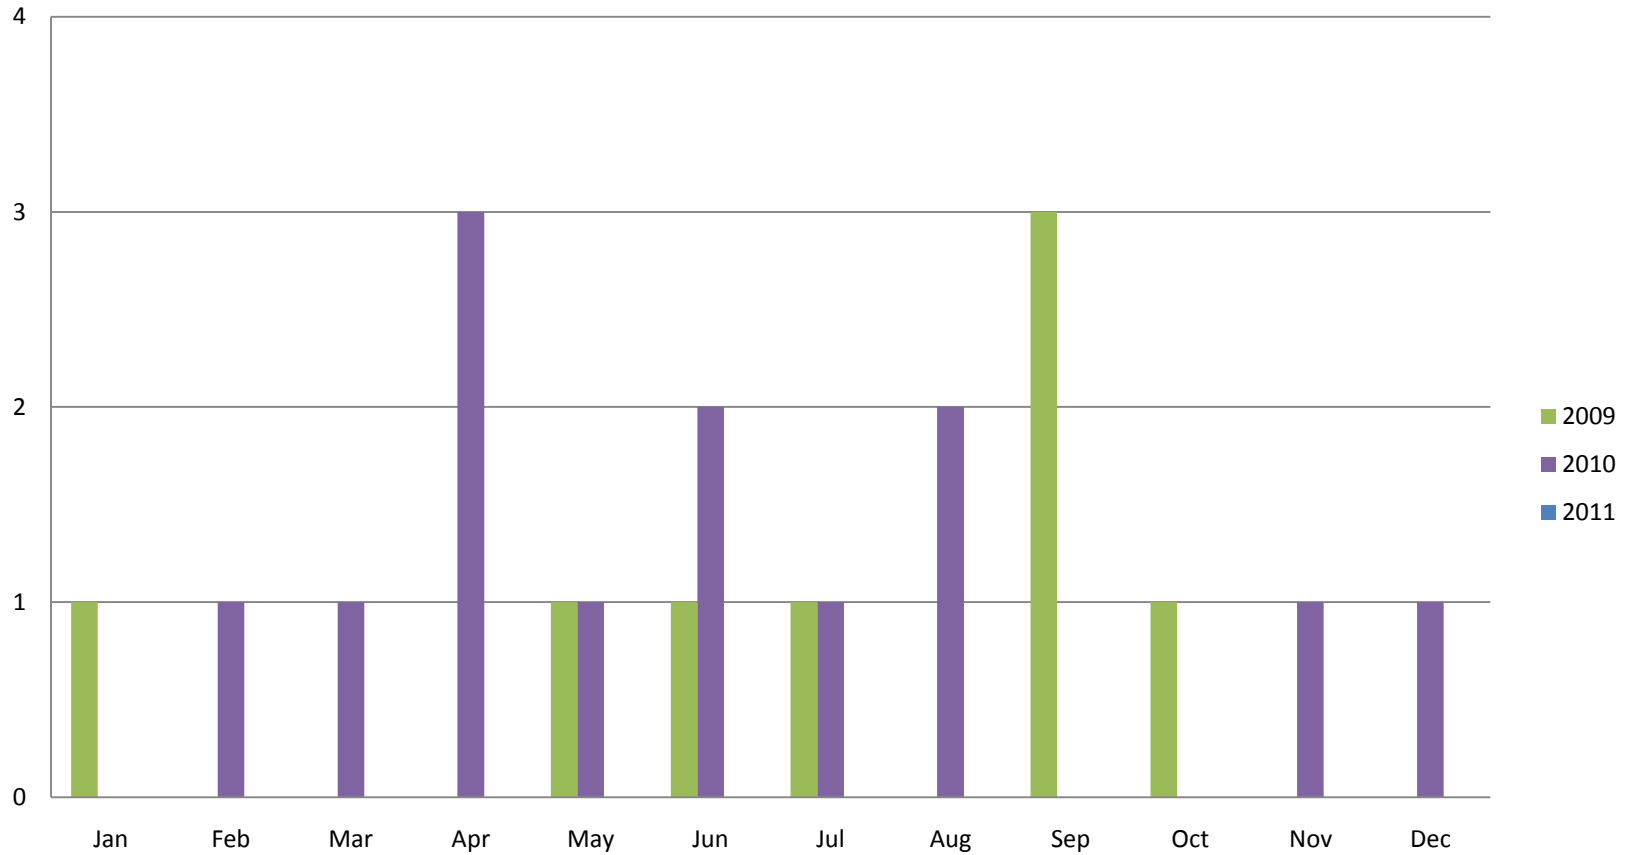

Whistler Phase II Condo Sales - Monthly \$

Whistler Phase II Condo Sales - Monthly

Whistler Duplex Sales - Monthly \$

Whistler Duplex Sales - Monthly

Whistler Shared Owner Sales - Monthly \$

Whistler Shared Owner Sales - Monthly

This graph shows active listings in Whistler proper, with no time shared listings . Data collection started Sept. 21st 2009