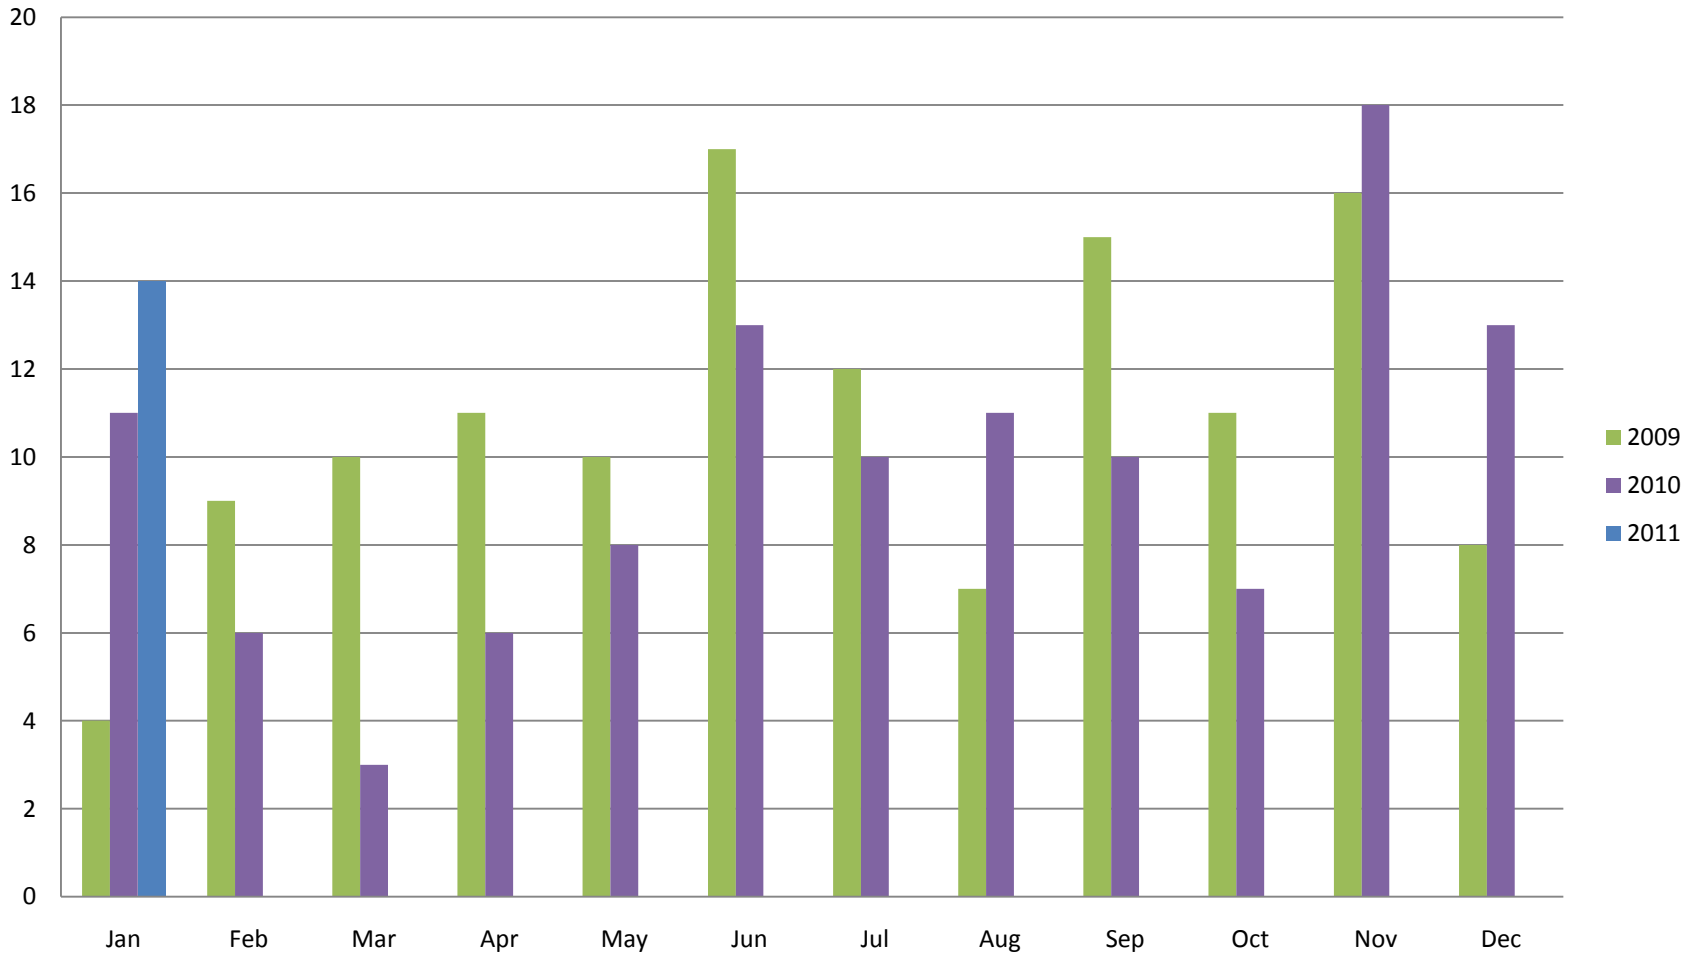

Whistler Condominium Sales - Monthly