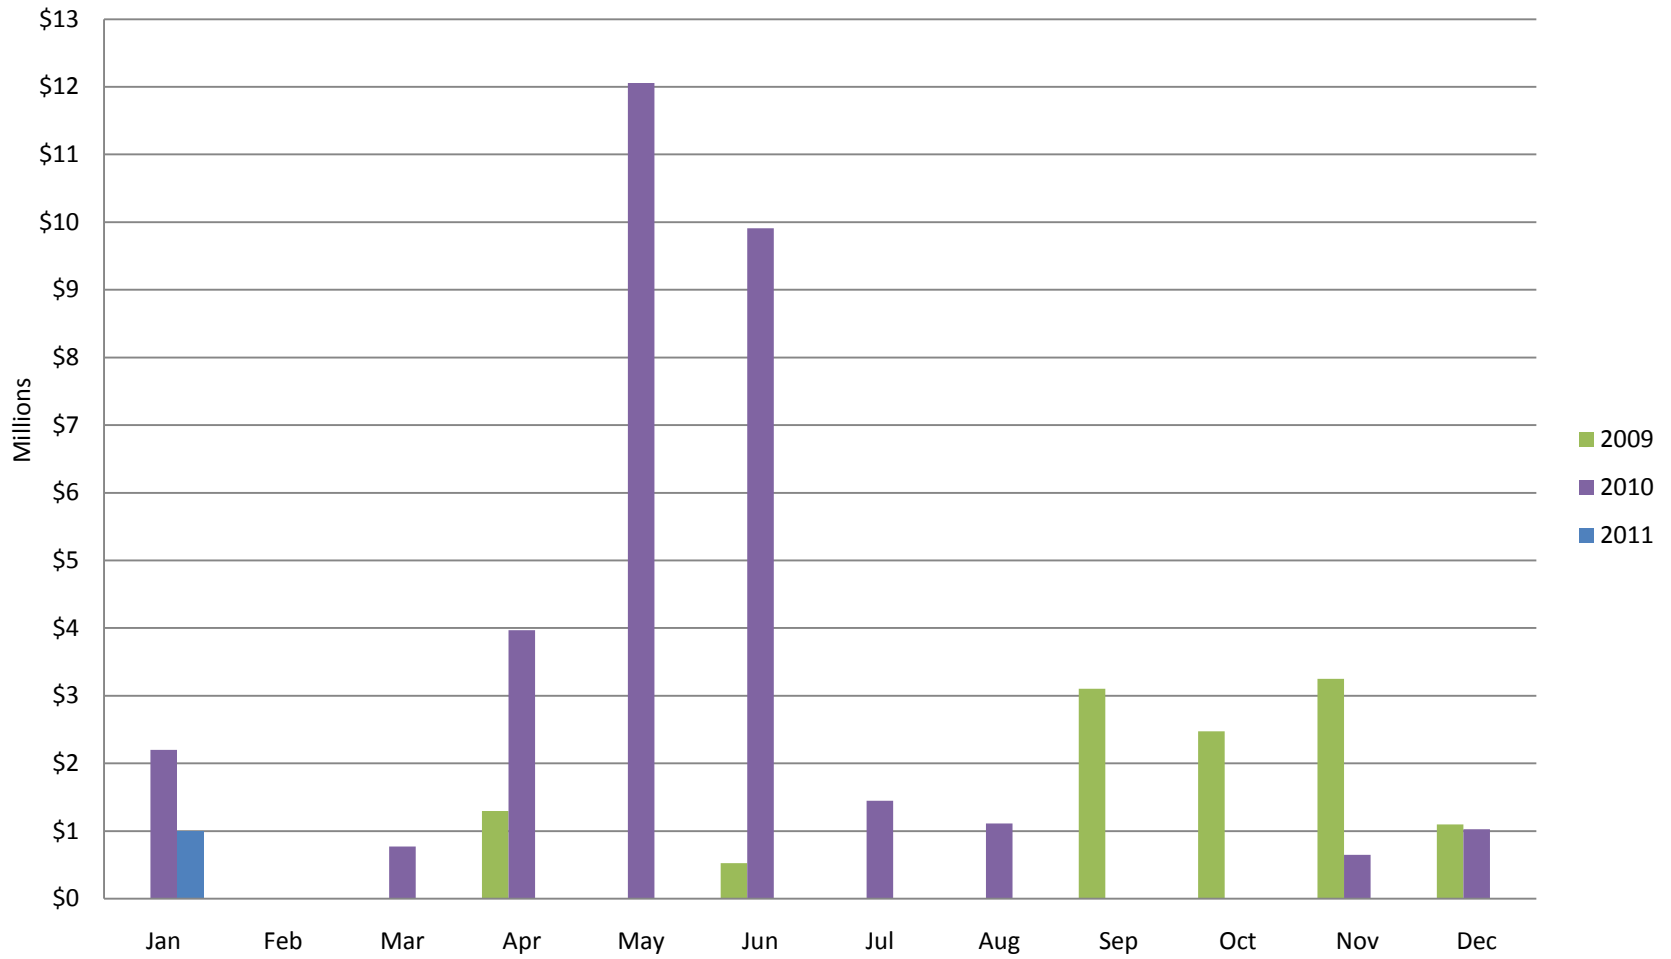

Whistler Lot Sales - Monthly $