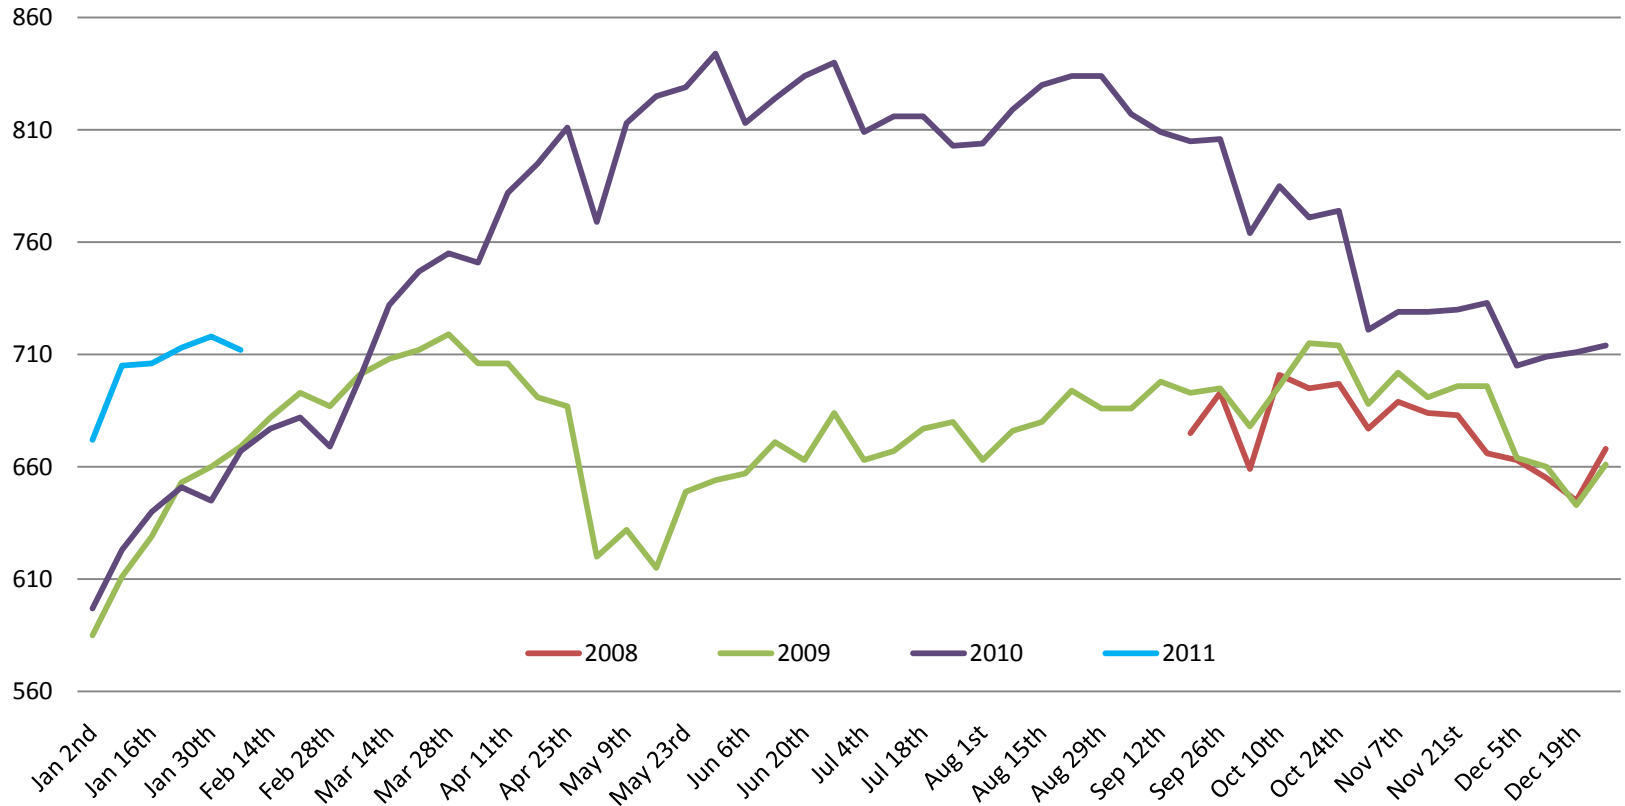

This graph shows active listings in Whistler proper, with no time shared listings . Data collection started Sept. 21st 2009