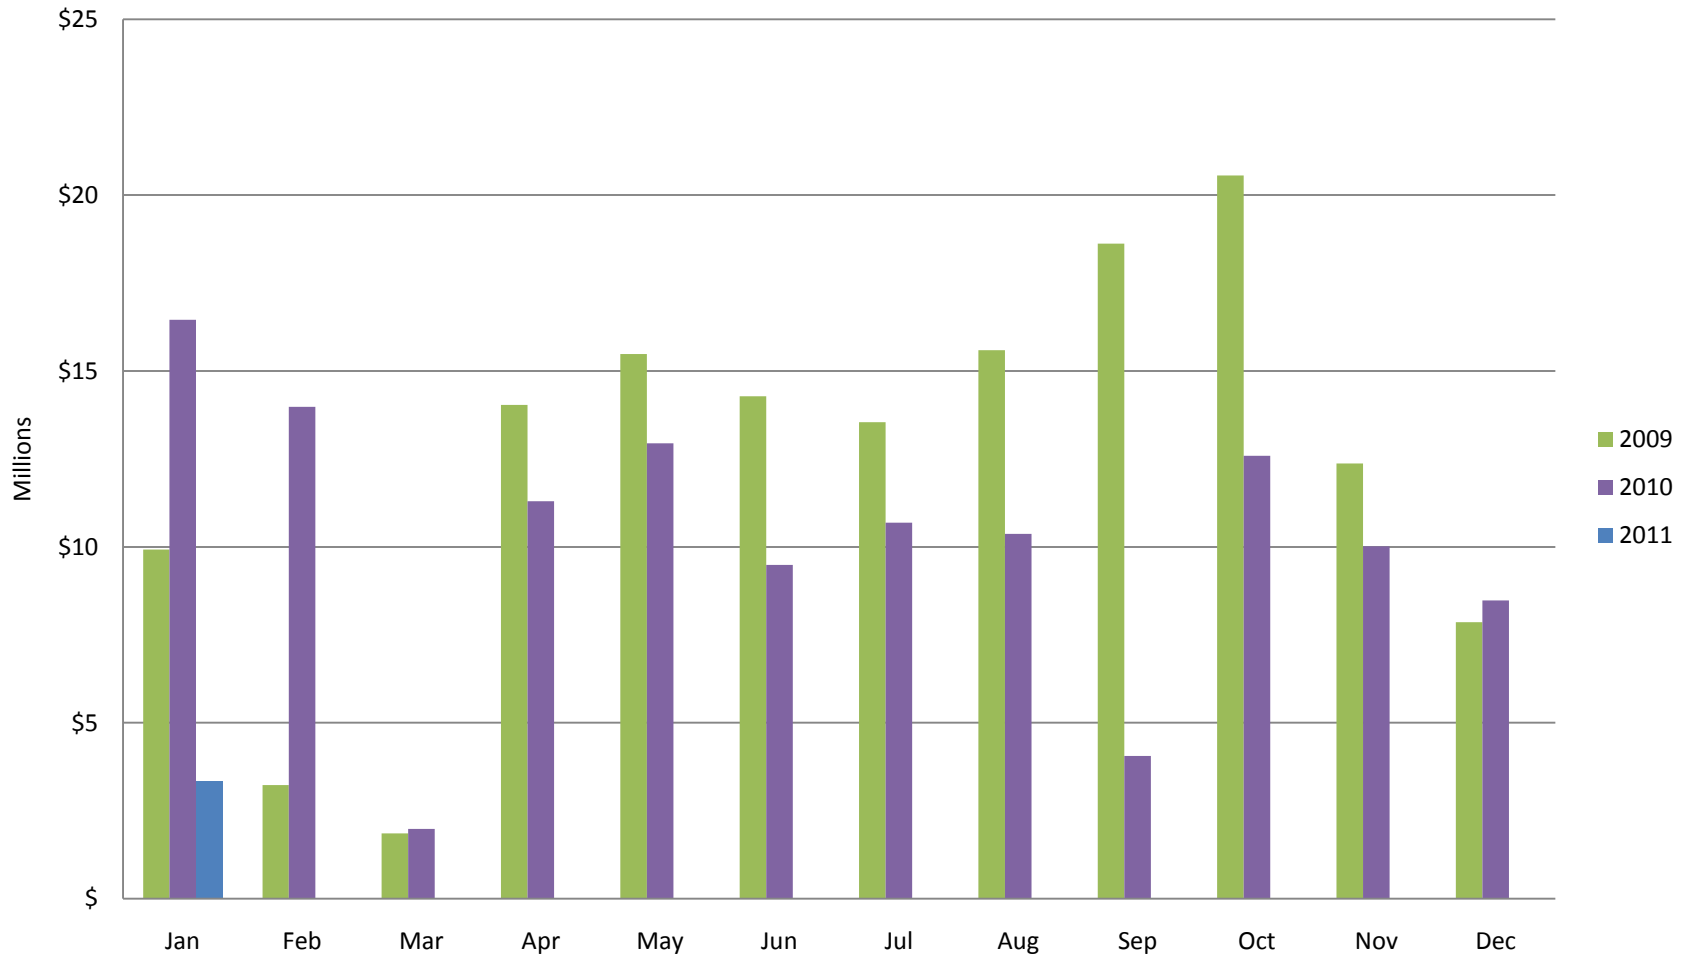

Whistler Chalet Sales - Monthly $