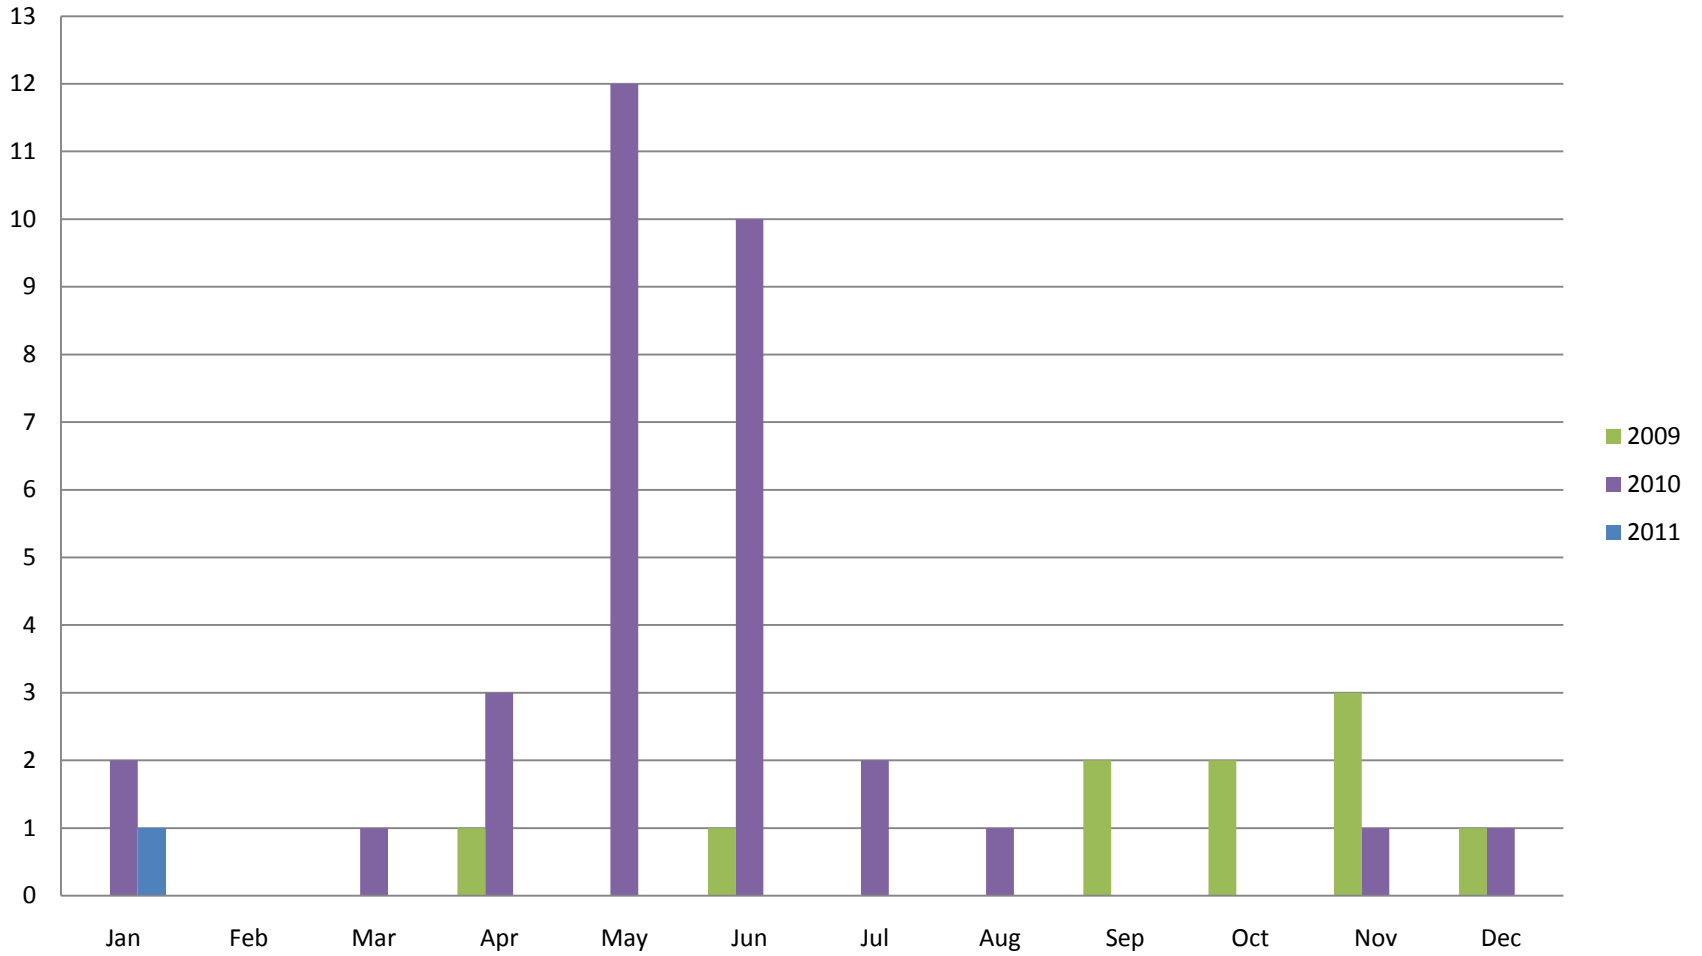

Whistler Lot Sales - Monthly