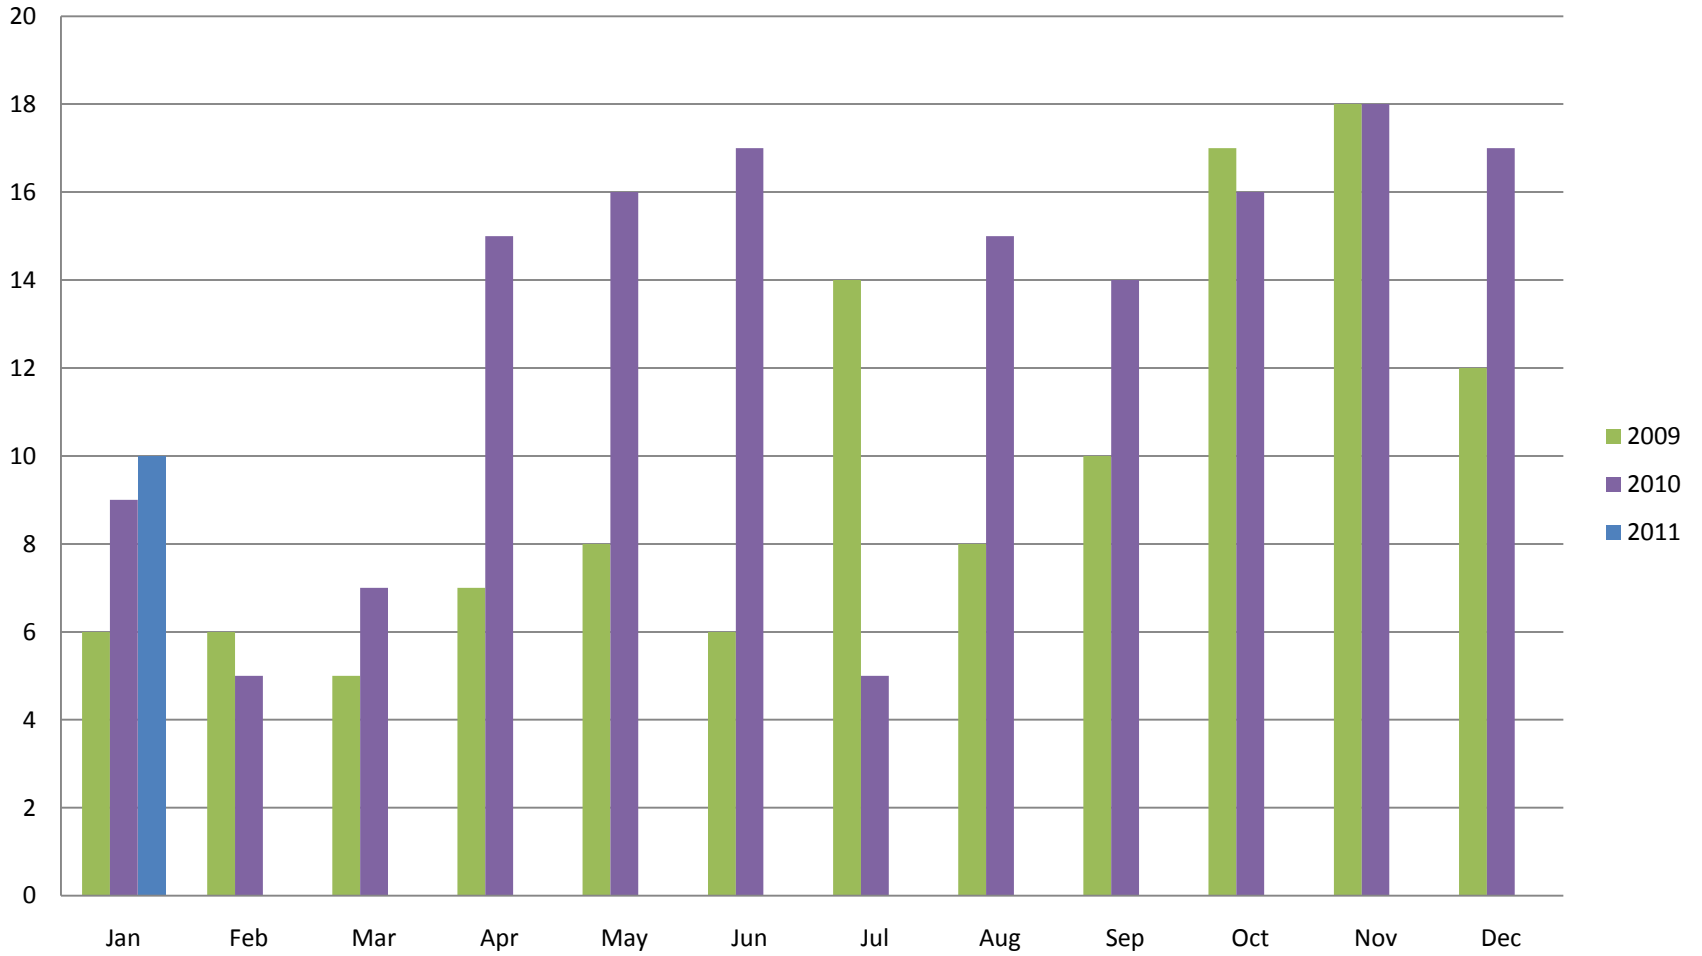

Whistler Townhouse Sales - Monthly