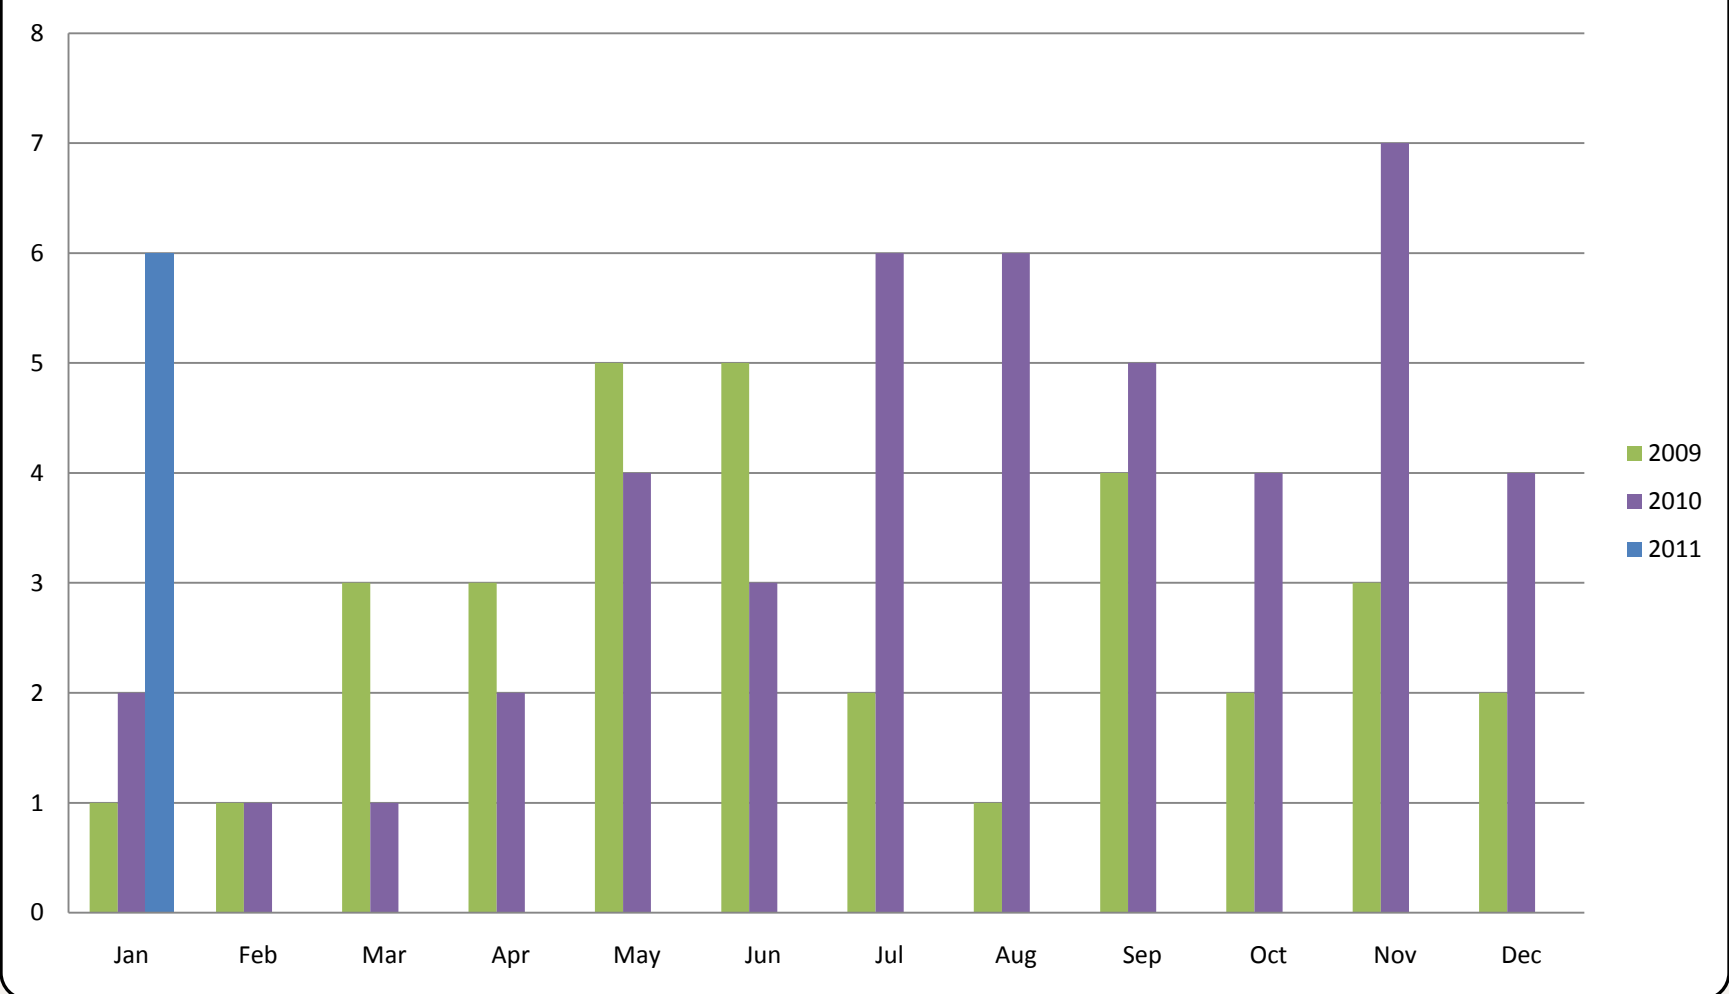

Whistler Phase II Condo Sales - Monthly