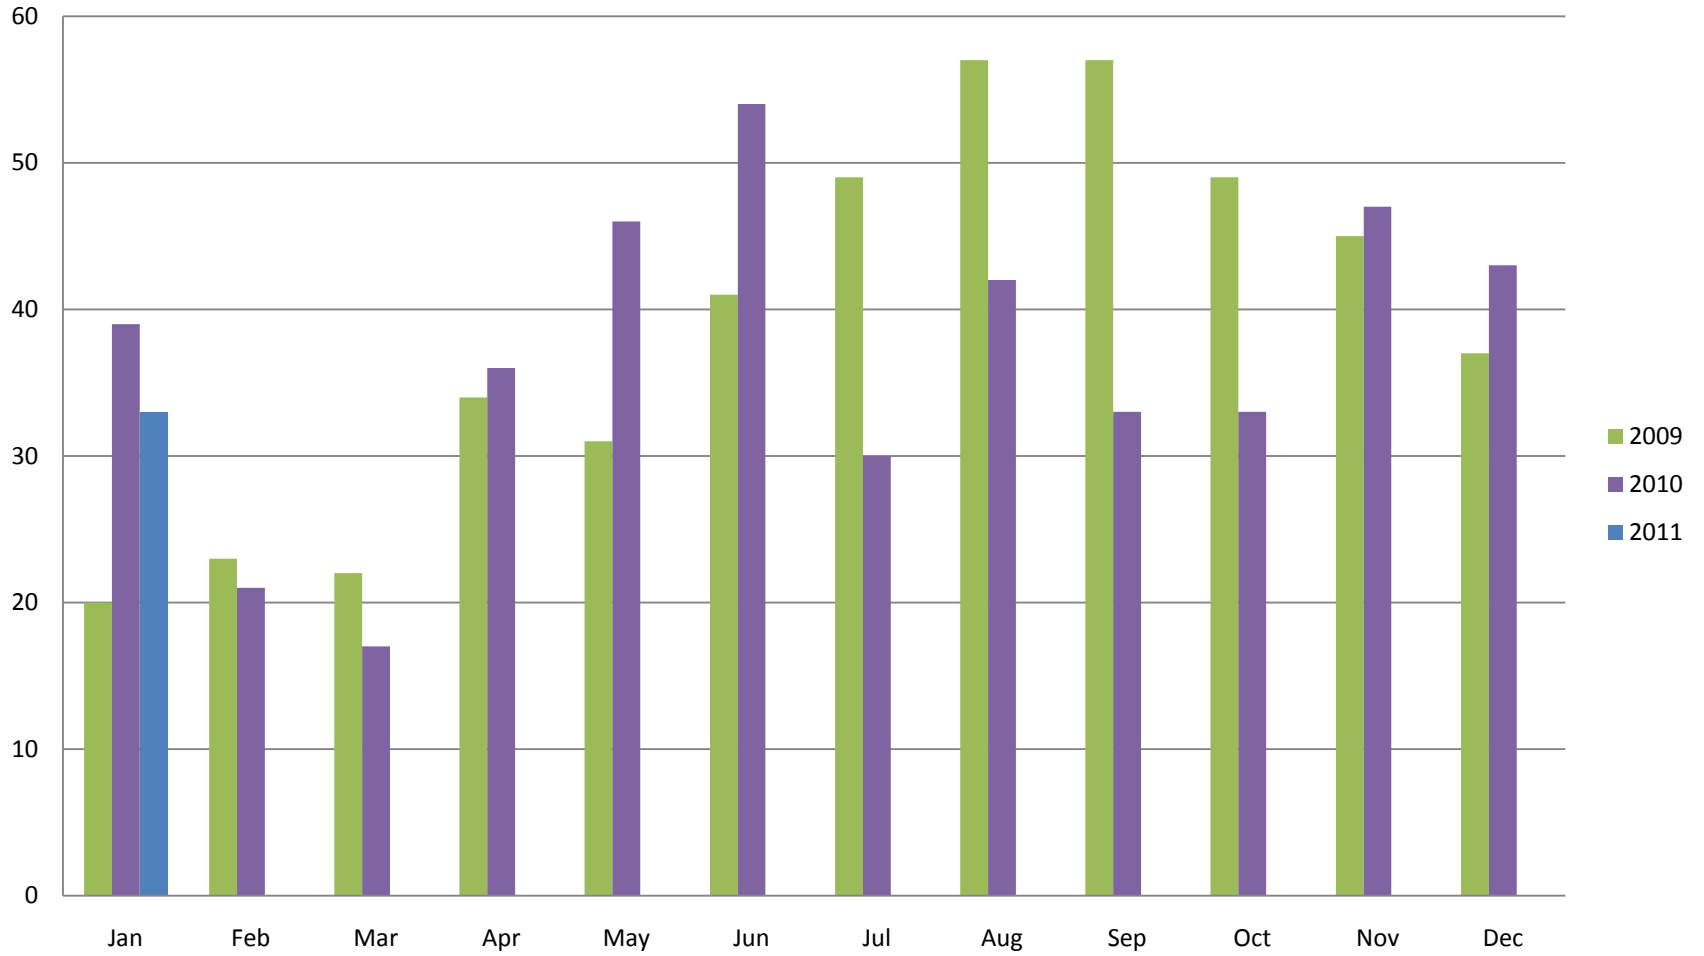

Whistler Overall Sales - Monthly