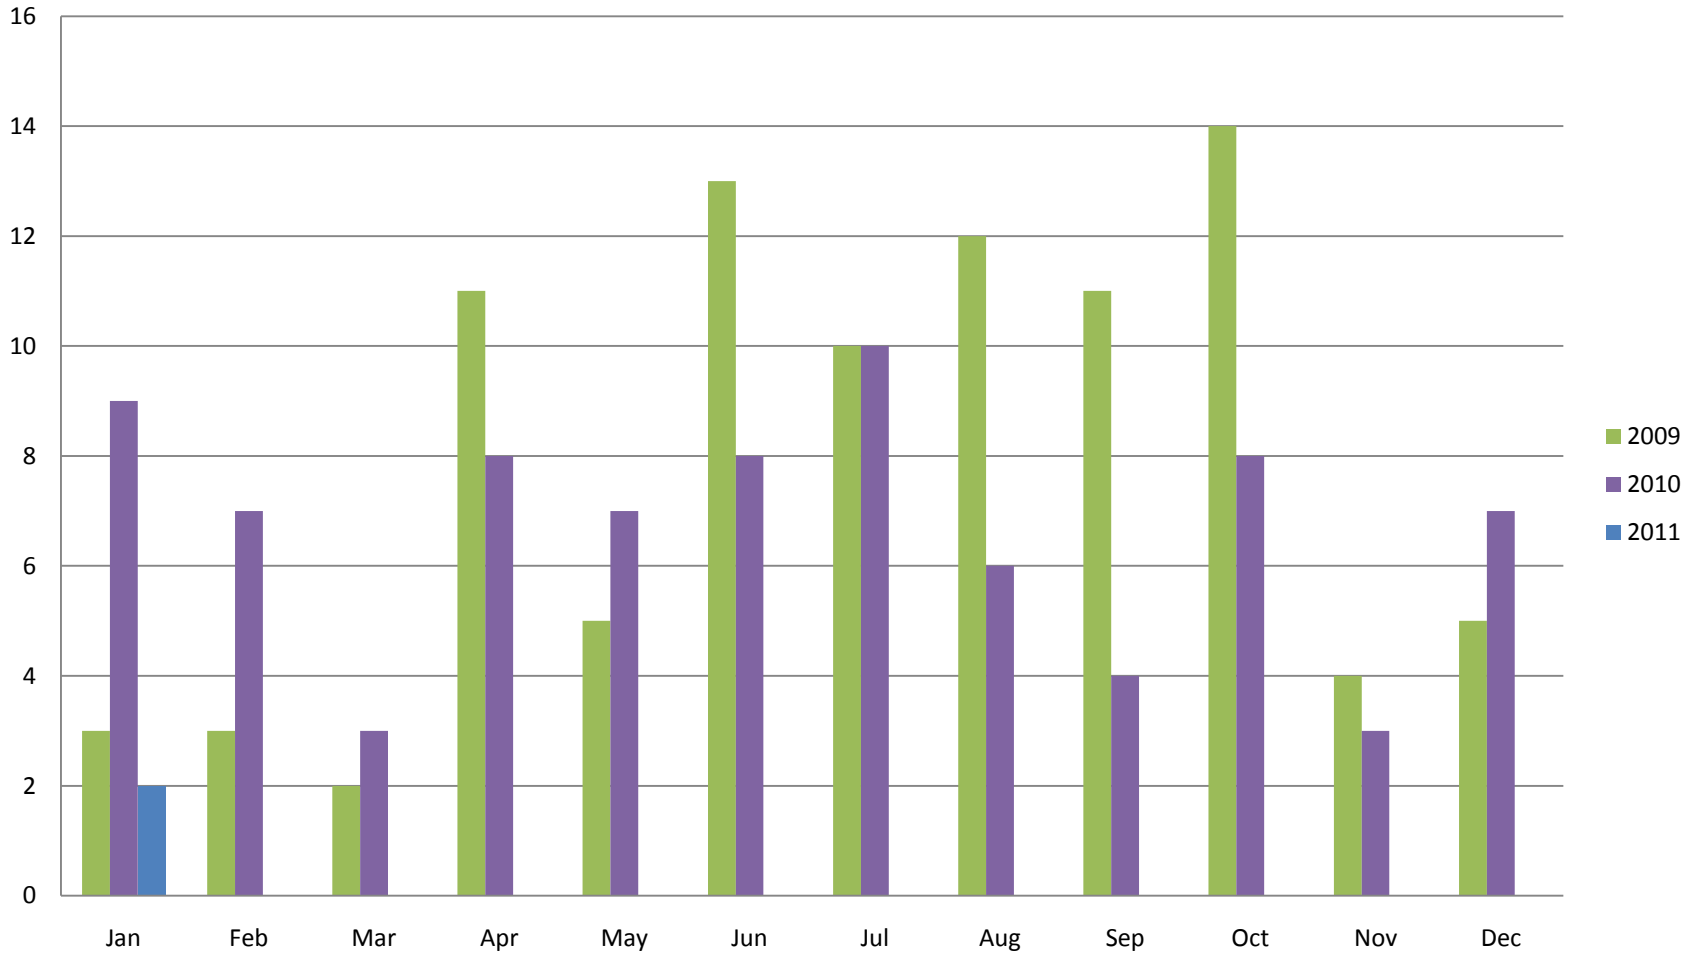

Whistler Chalet Sales - Monthly