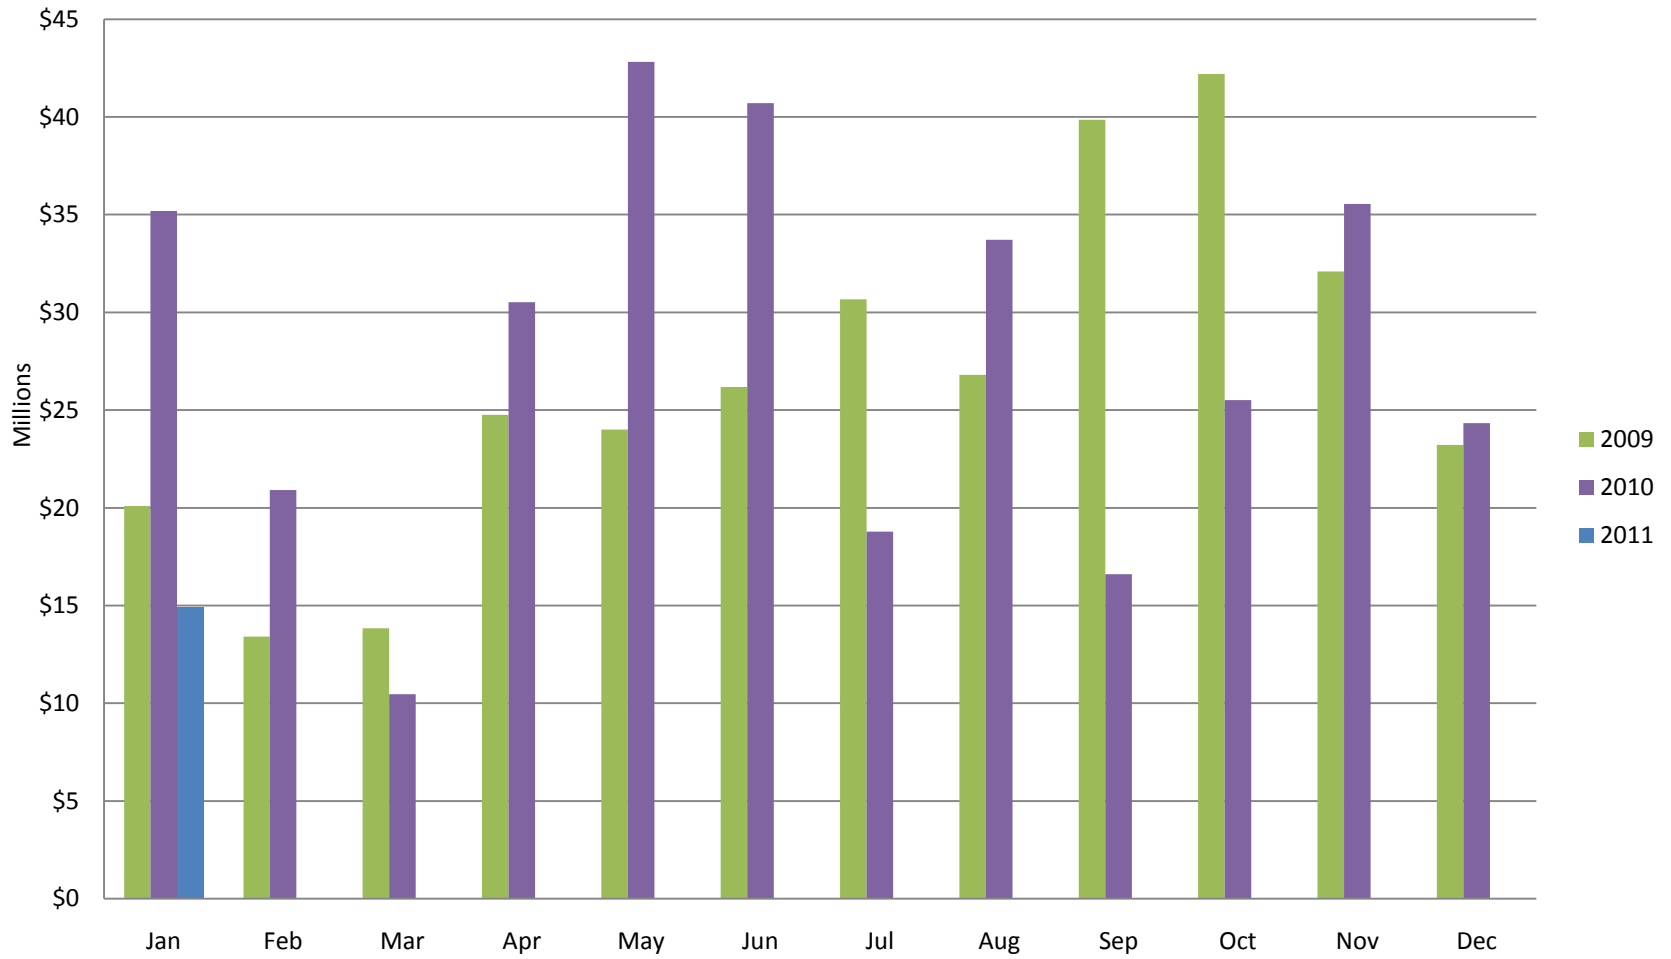

Whistler Overall Sales - Monthly $