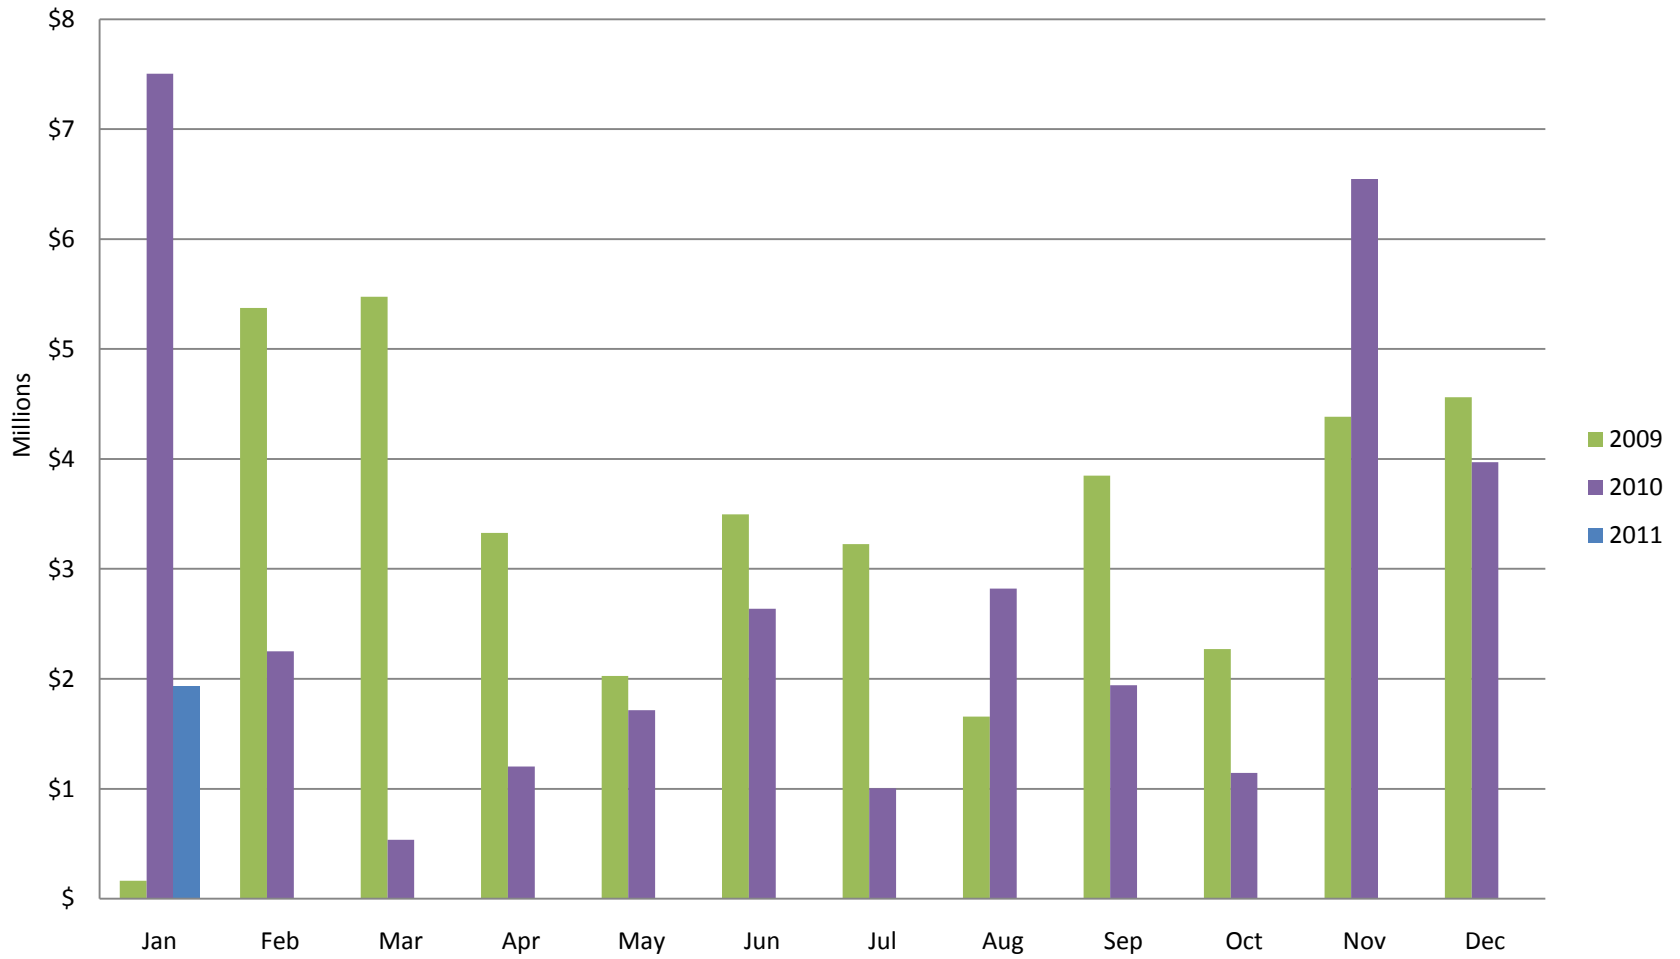

Whistler Phase I Condo Sales - Monthly $