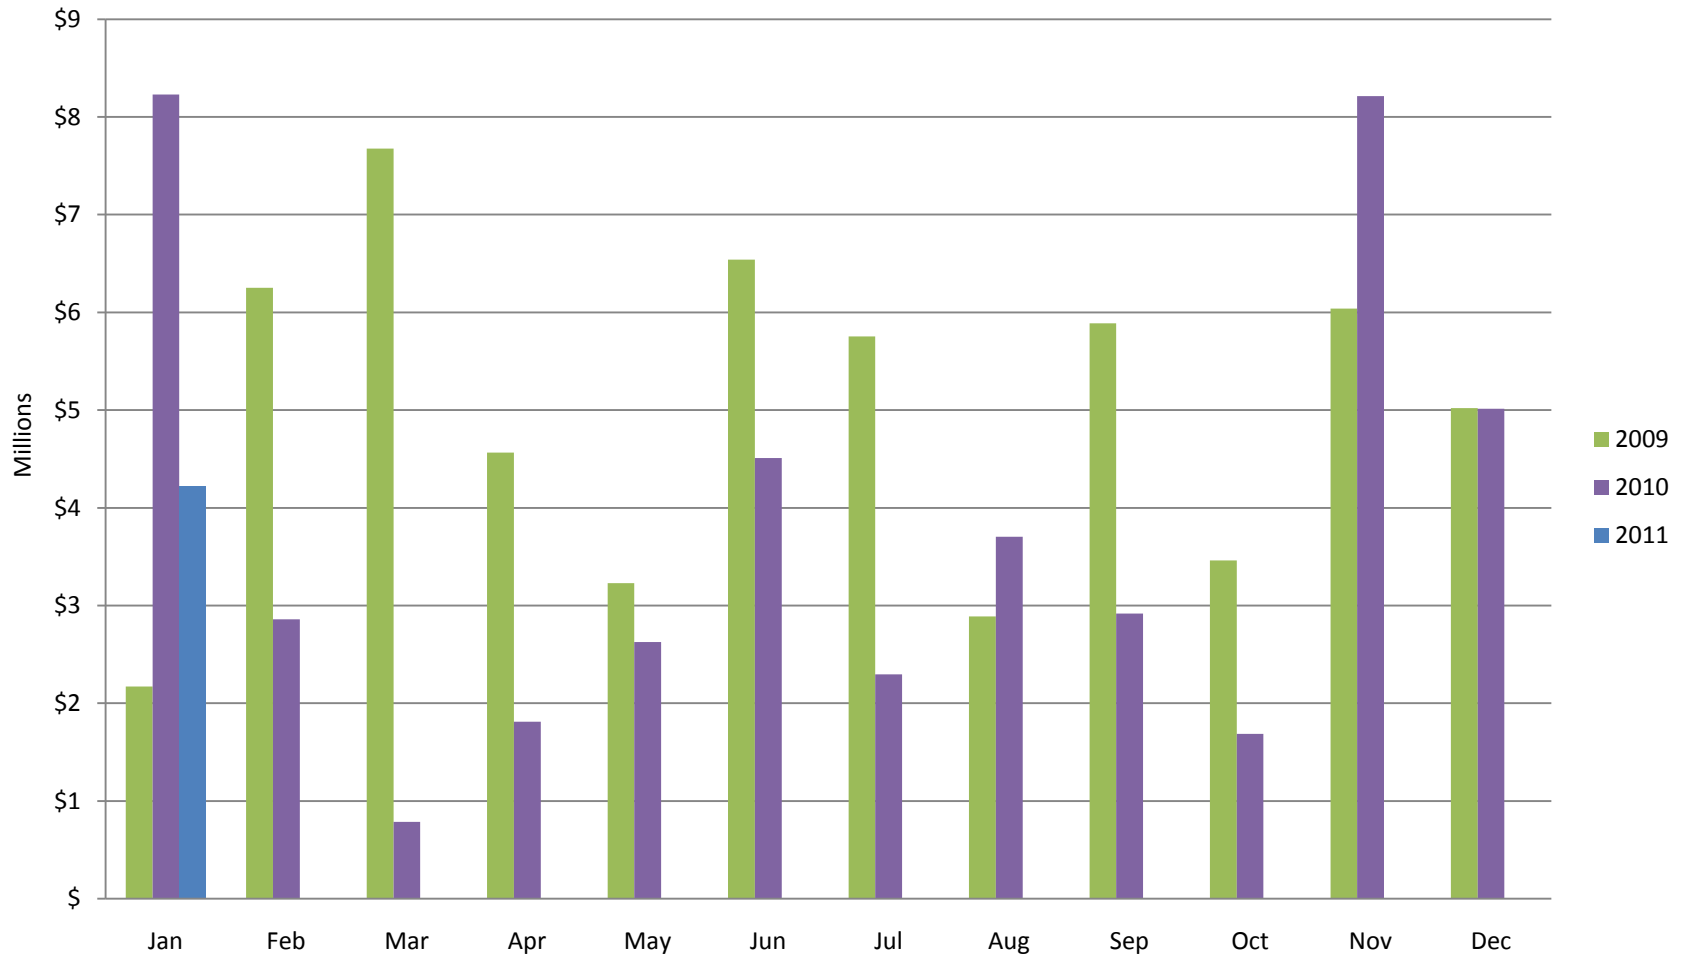

Whistler Condominium Sales - Monthly $