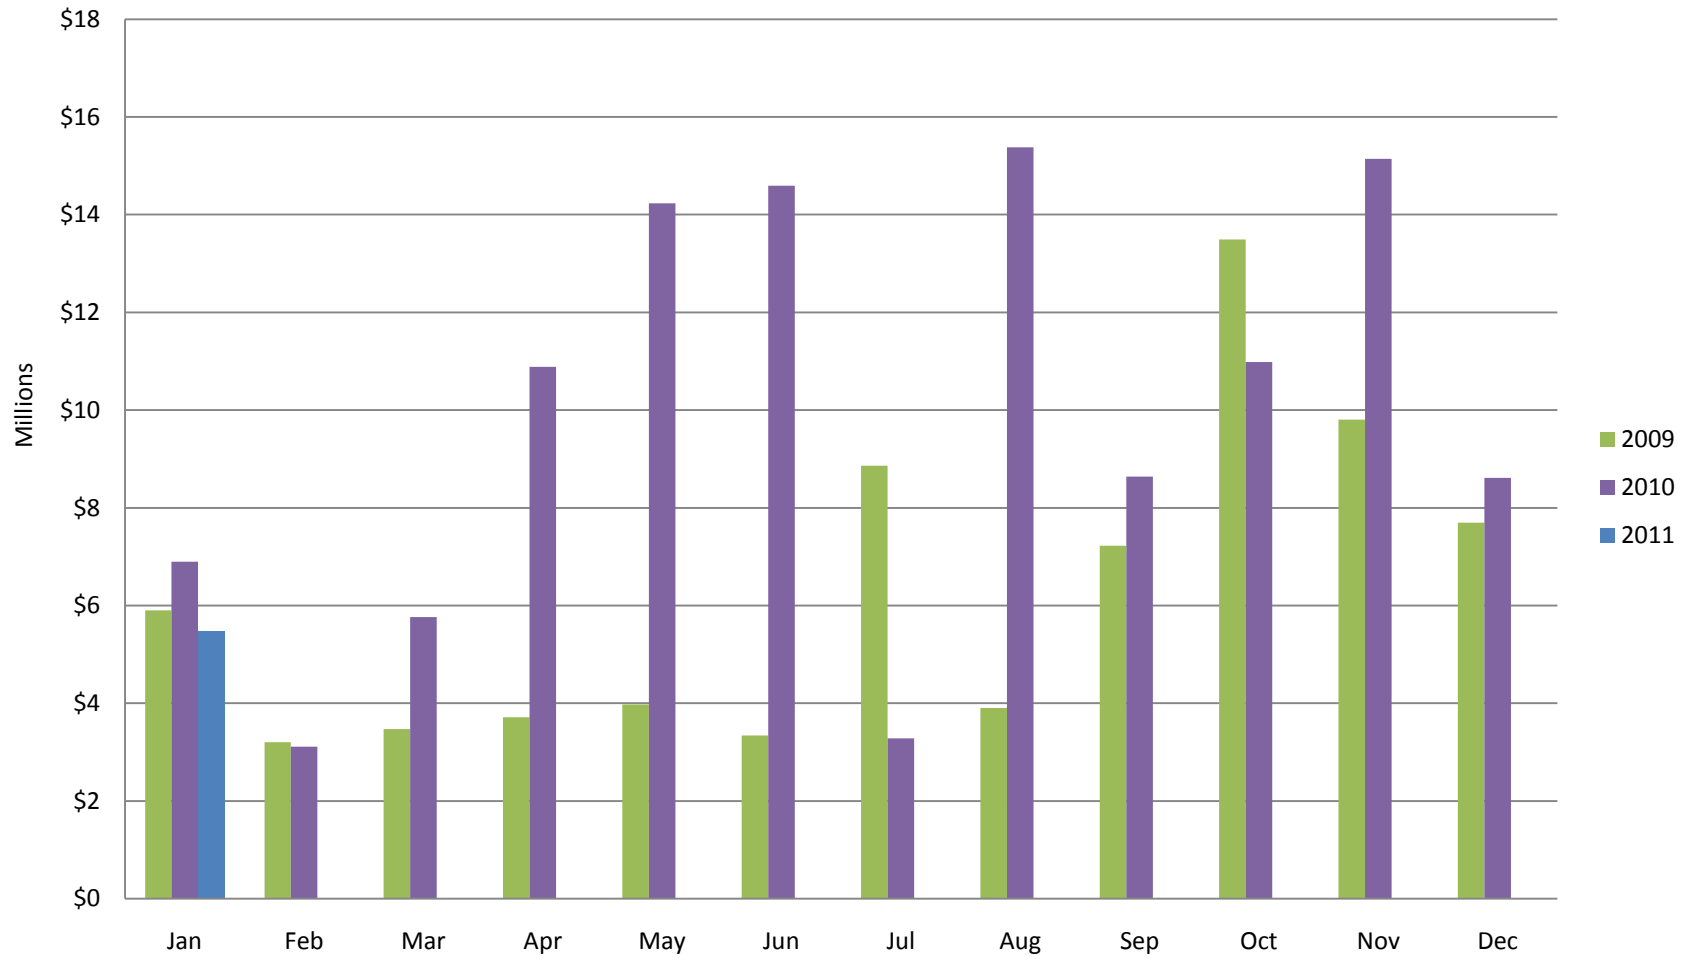

Whistler Townhouse Sales - Monthly $