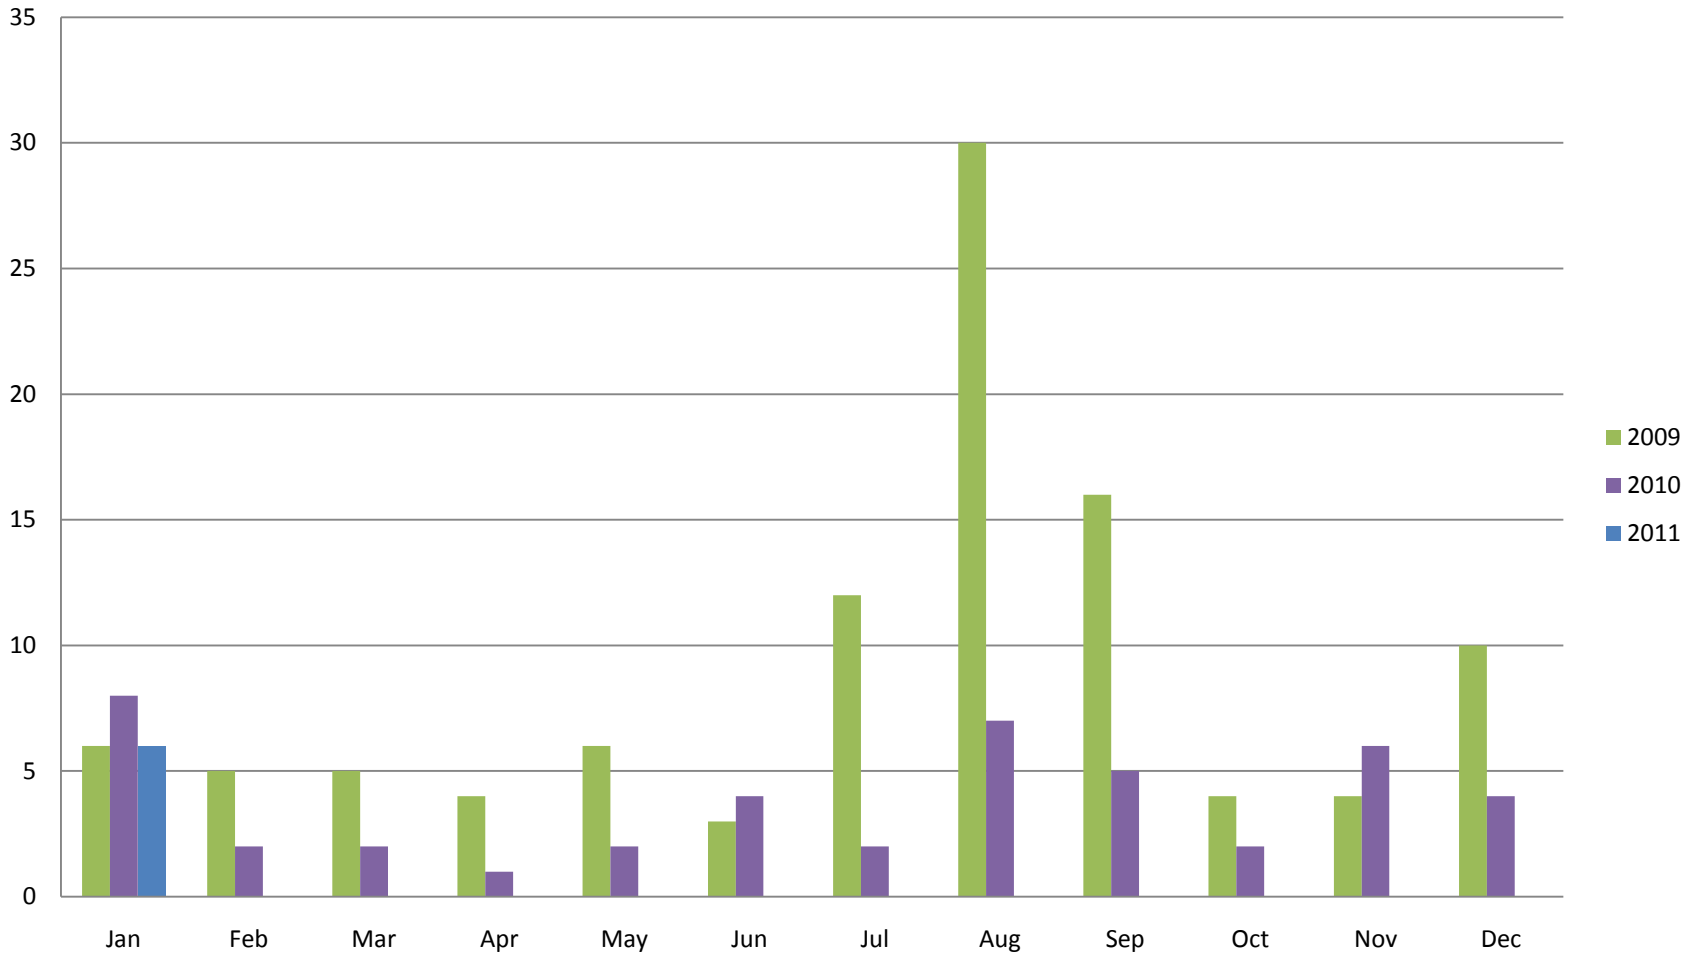

Whistler Phase II Condo Sales - Monthly \$

Whistler Phase II Condo Sales - Monthly

Whistler Duplex Sales - Monthly \$

Whistler Duplex Sales - Monthly

Whistler Shared Owner Sales - Monthly \$

Whistler Shared Owner Sales - Monthly

This graph shows active listings in Whistler proper, with no time shared listings . Data collection started Sept. 21st 2009