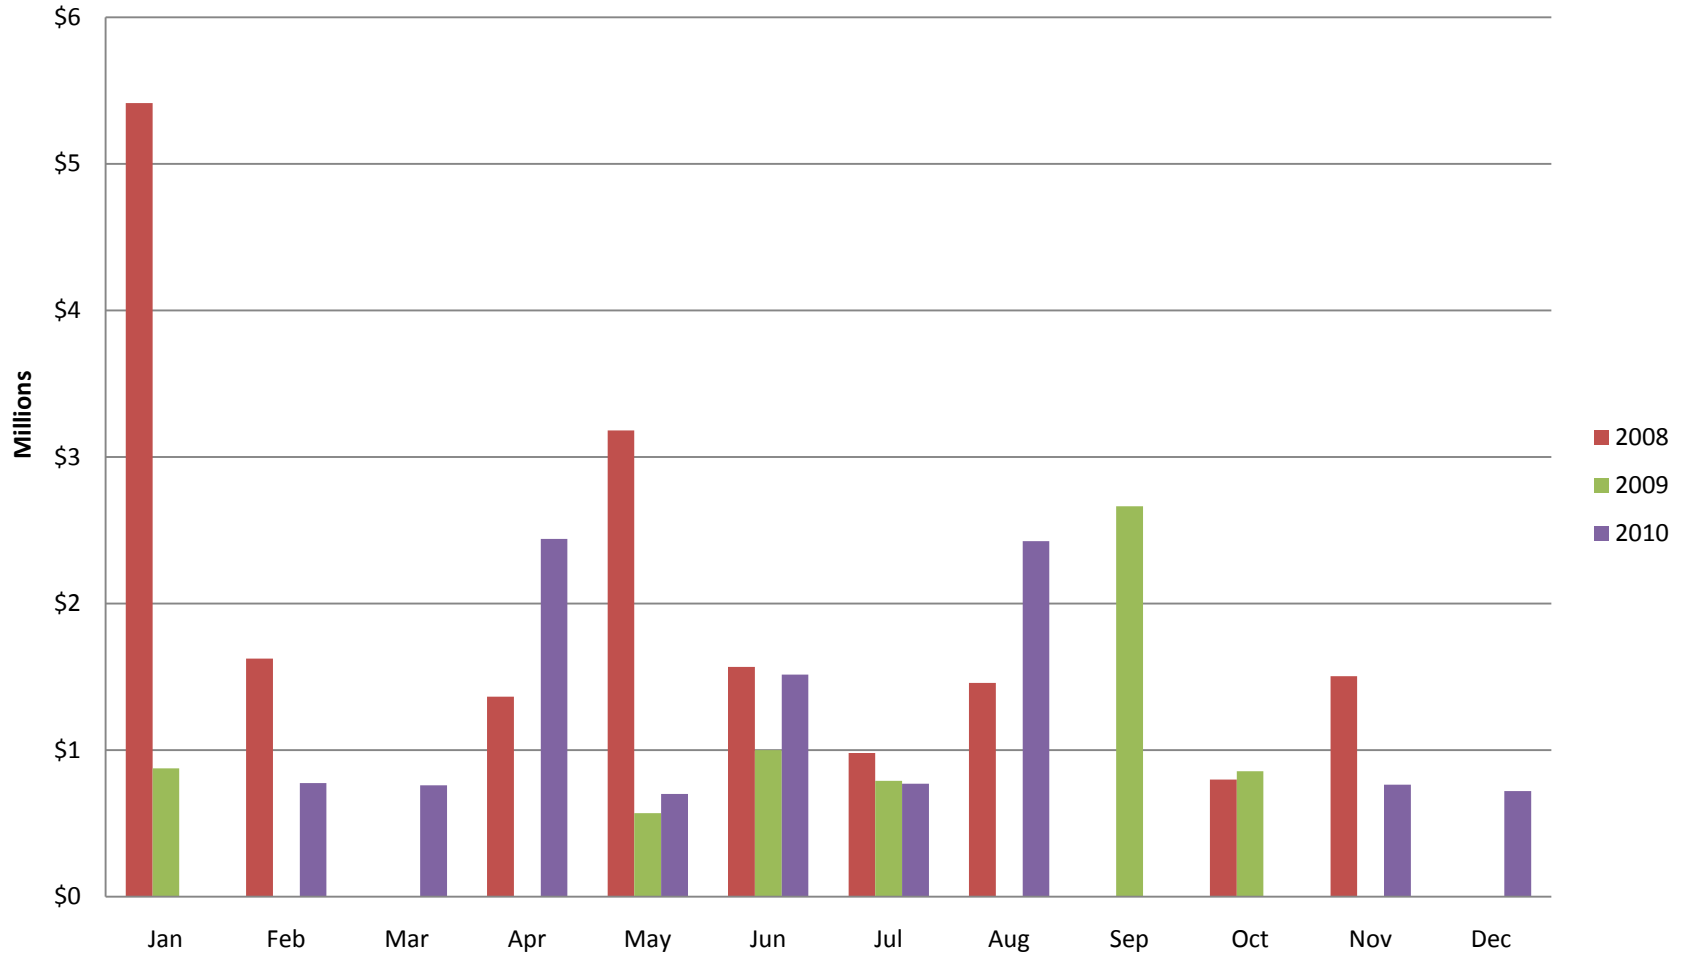

Whistler Duplex Sales - Monthly $