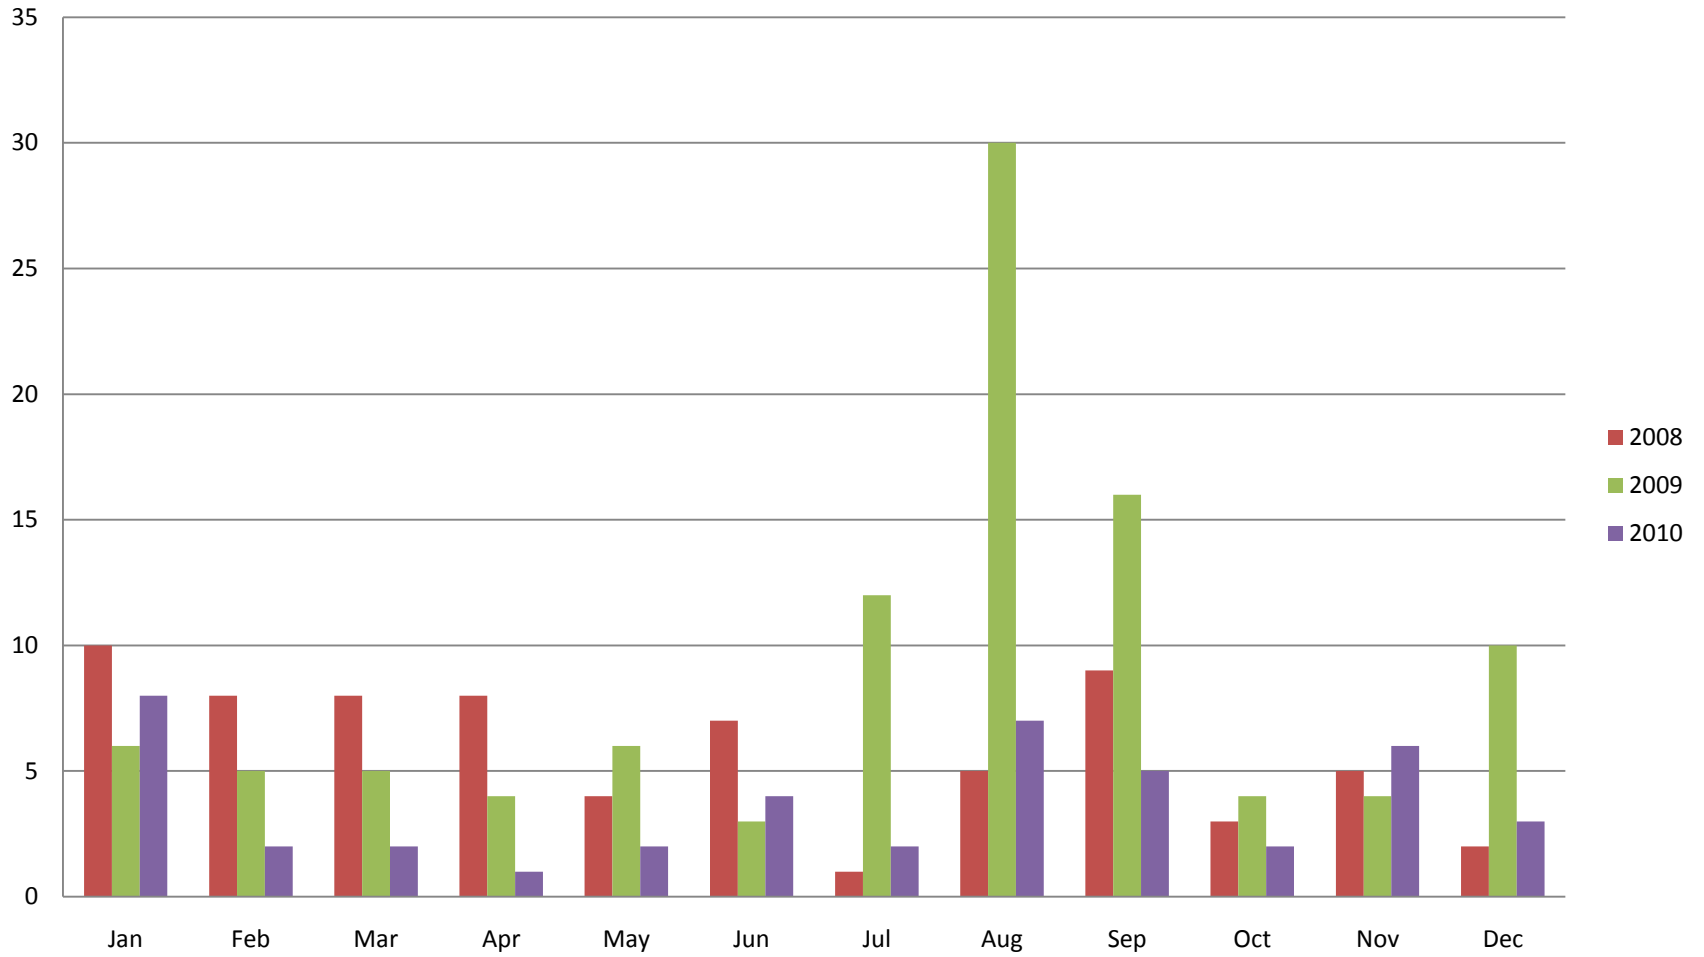

Whistler Phase II Condo Sales - Monthly \$

Whistler Phase II Condo Sales - Monthly

Whistler Duplex Sales - Monthly \$

Whistler Duplex Sales - Monthly

Whistler Shared Owner Sales - Monthly \$

Whistler Shared Owner Sales - Monthly

This graph shows active listings in Whistler proper, with no time shared listings . Data collection started Sept. 21st 2009