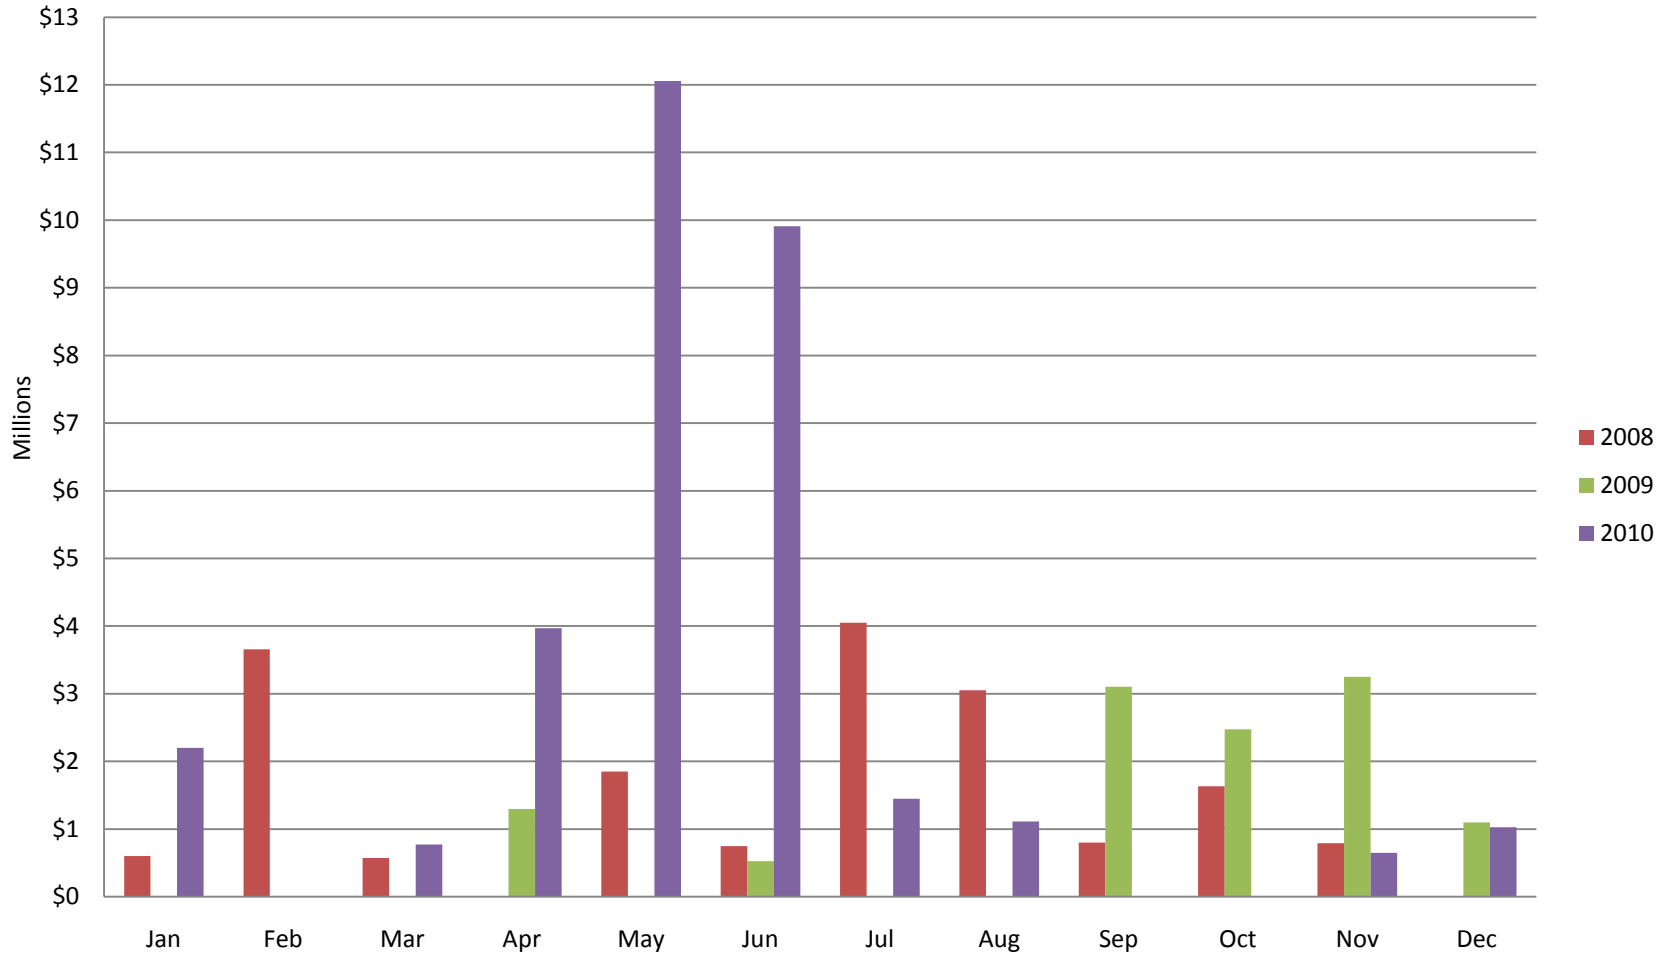

Whistler Lot Sales - Monthly $