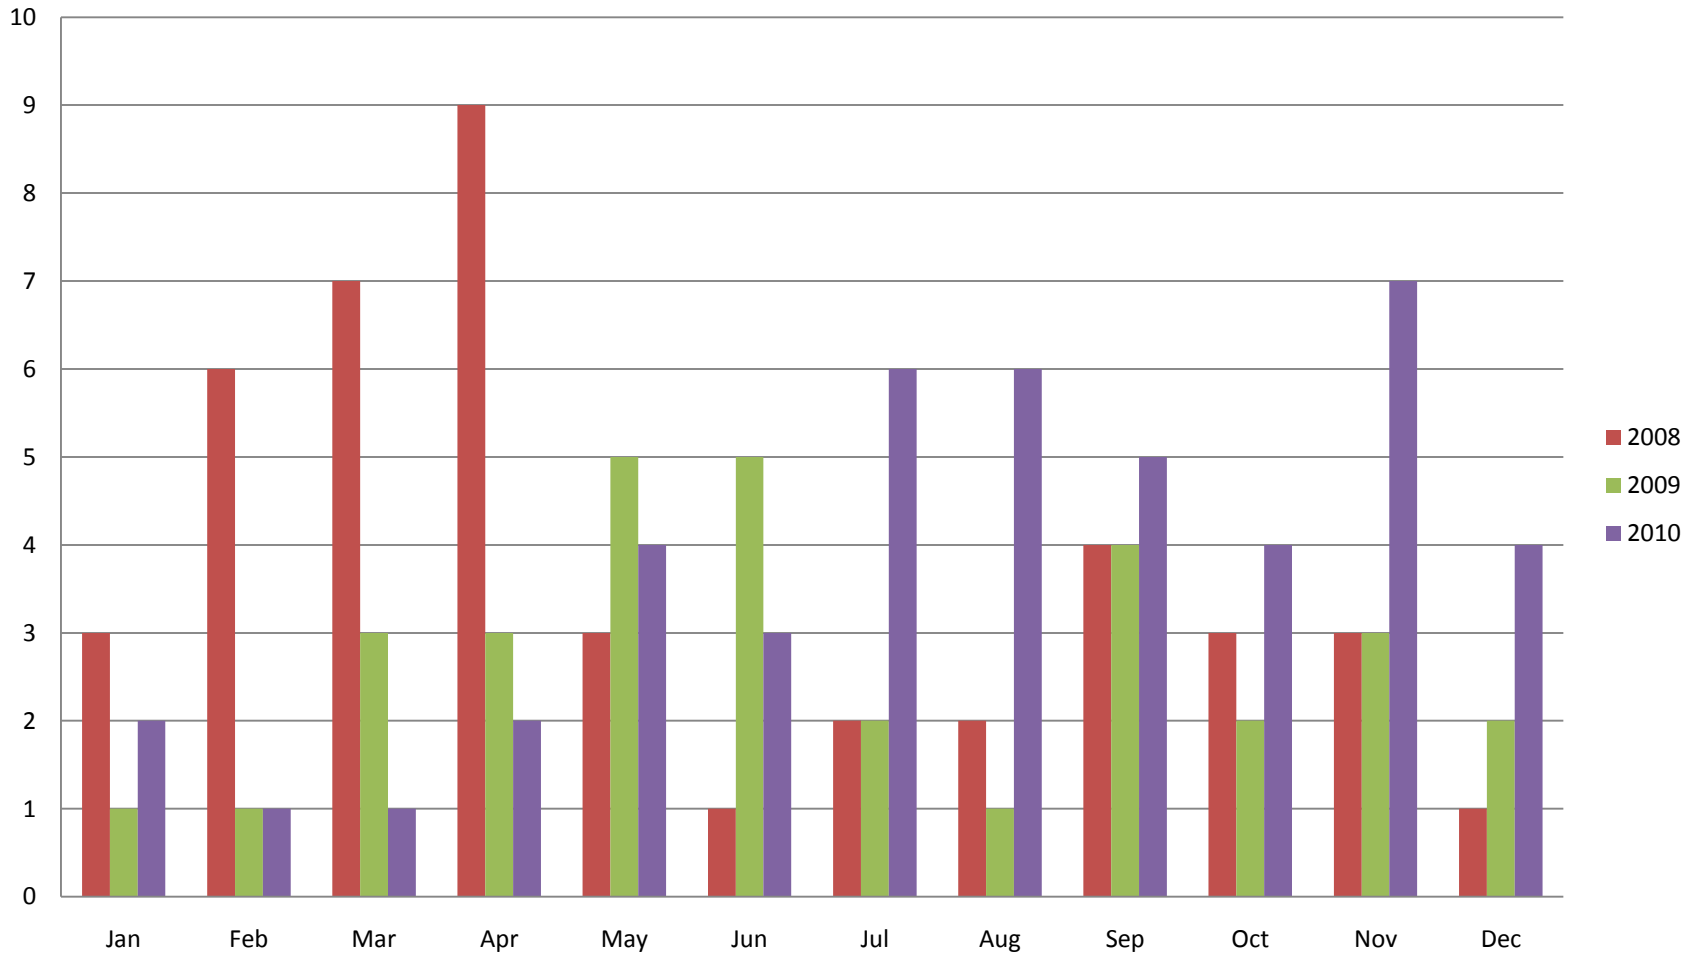

Whistler Phase II Condo Sales - Monthly