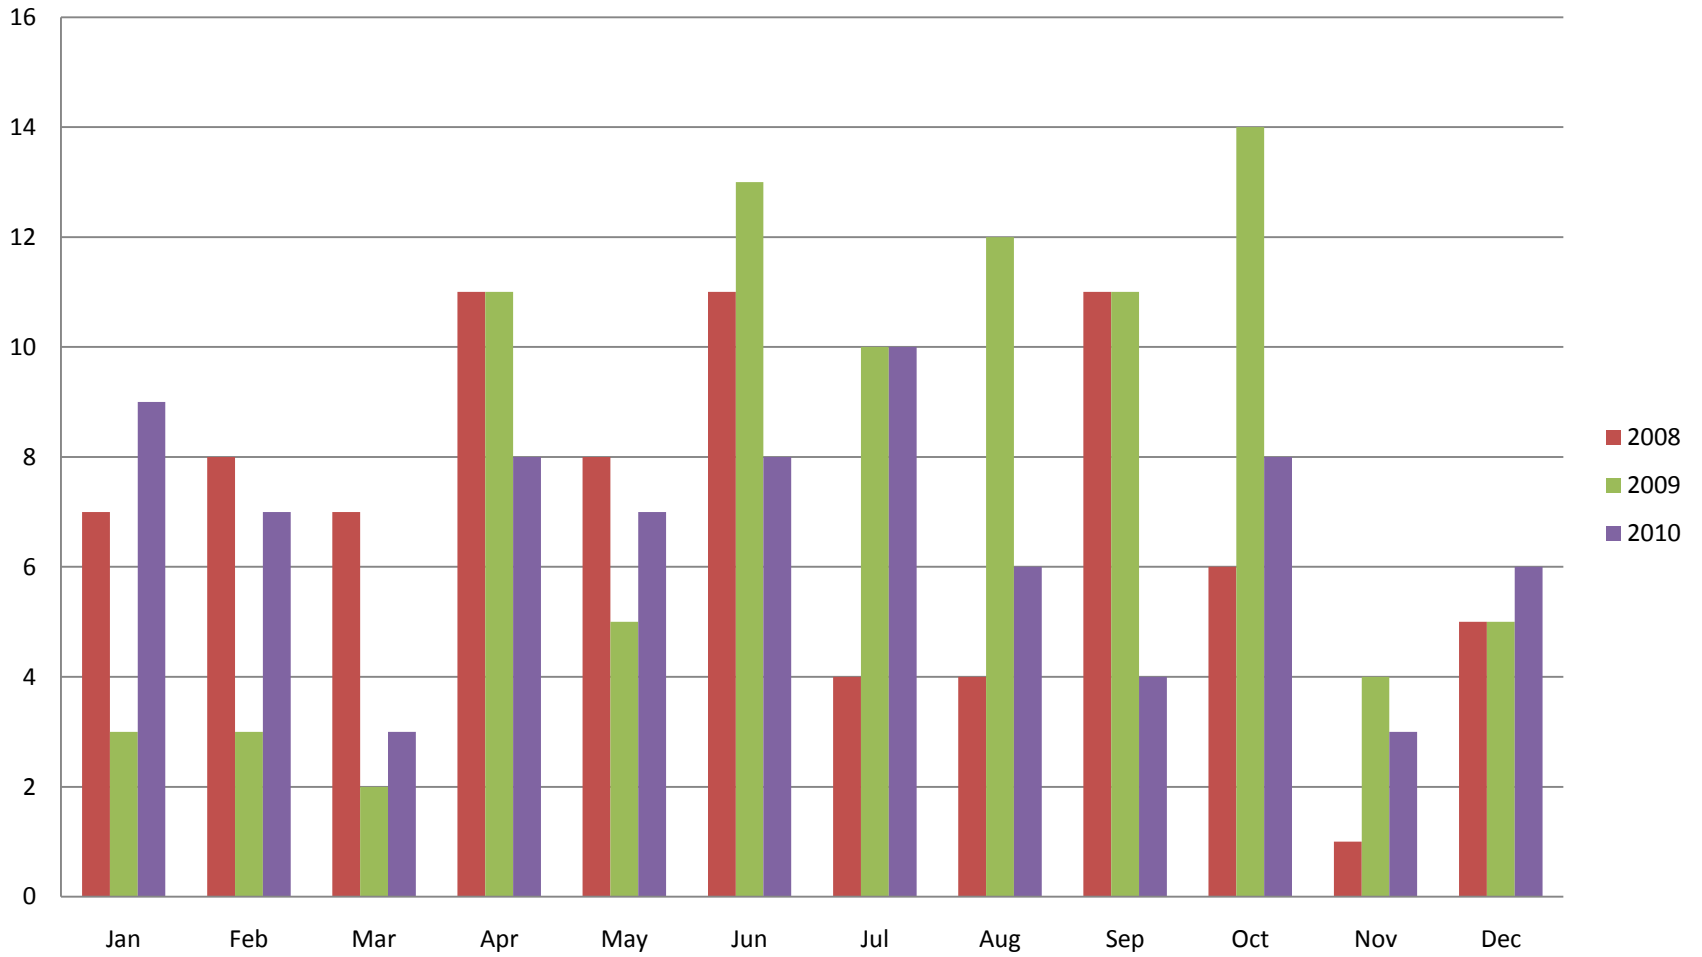

Whistler Chalet Sales - Monthly