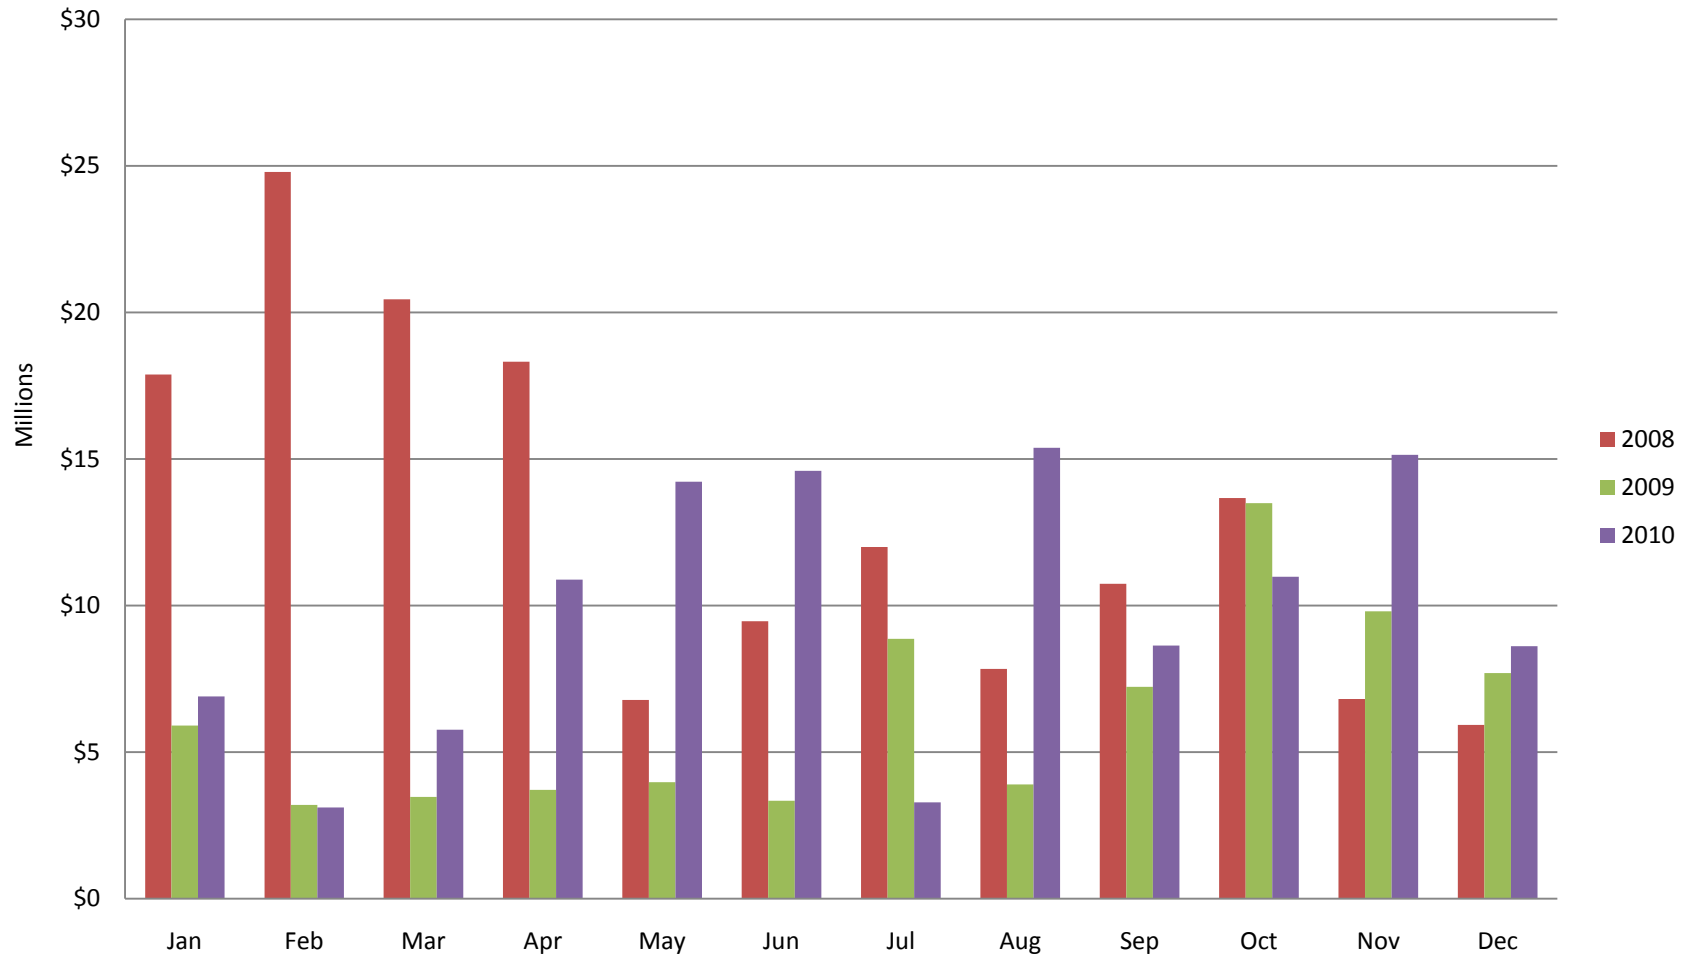

Whistler Townhouse Sales - Monthly $