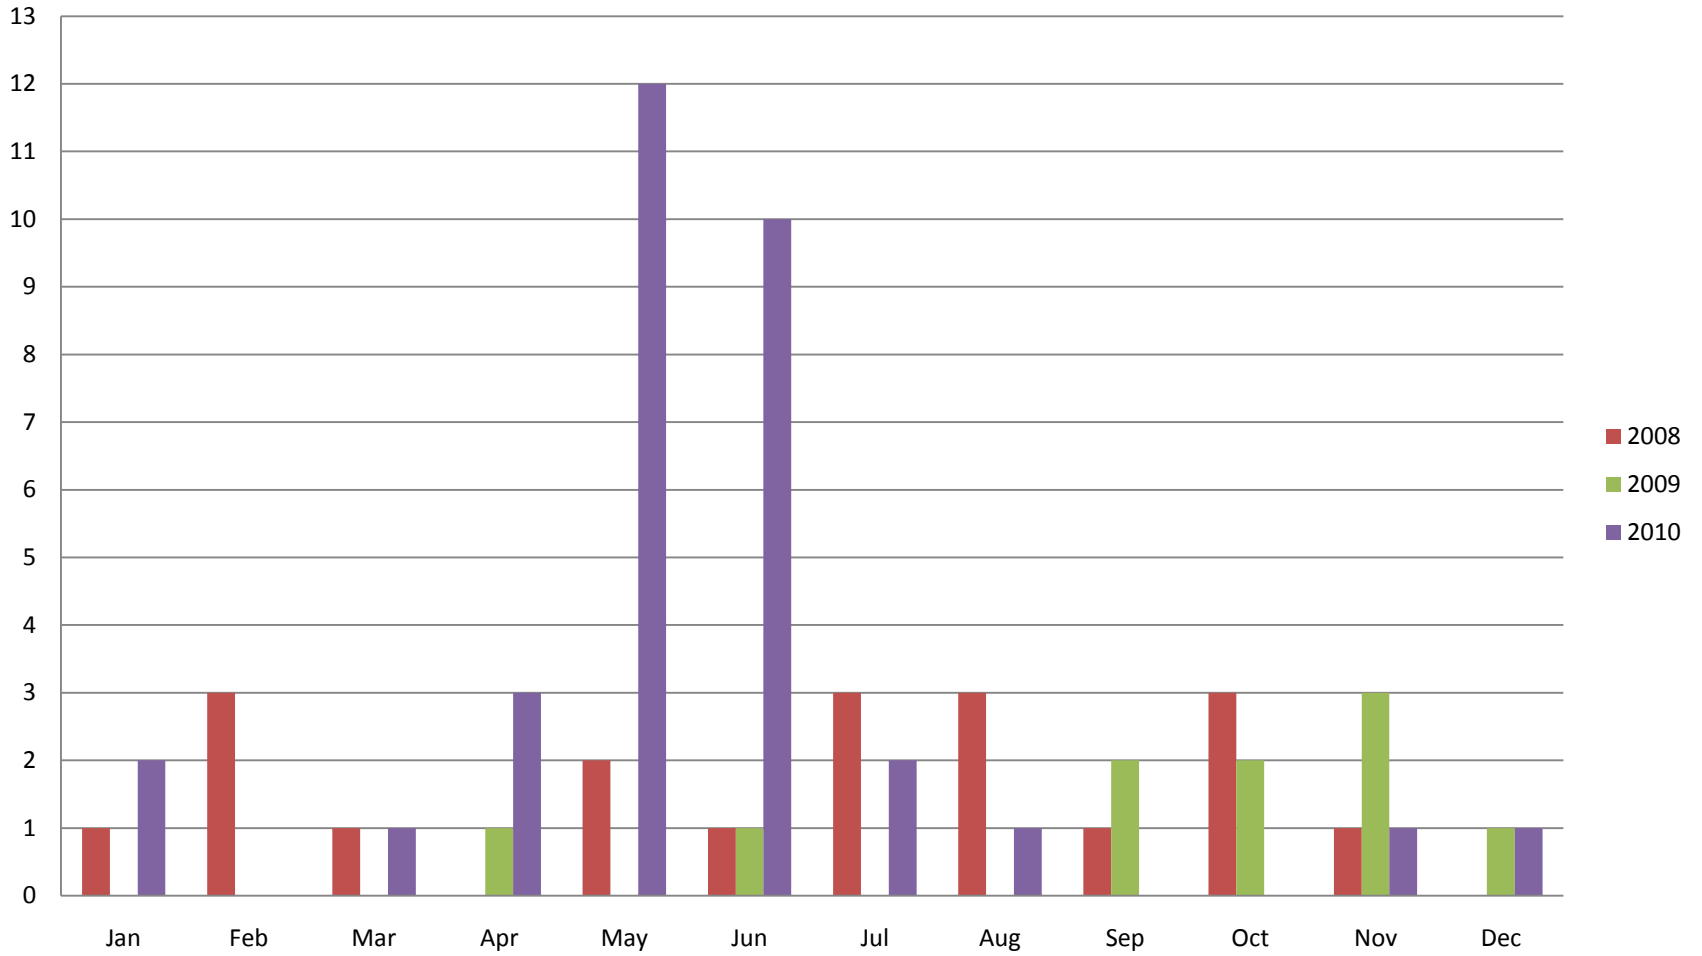

Whistler Lot Sales - Monthly