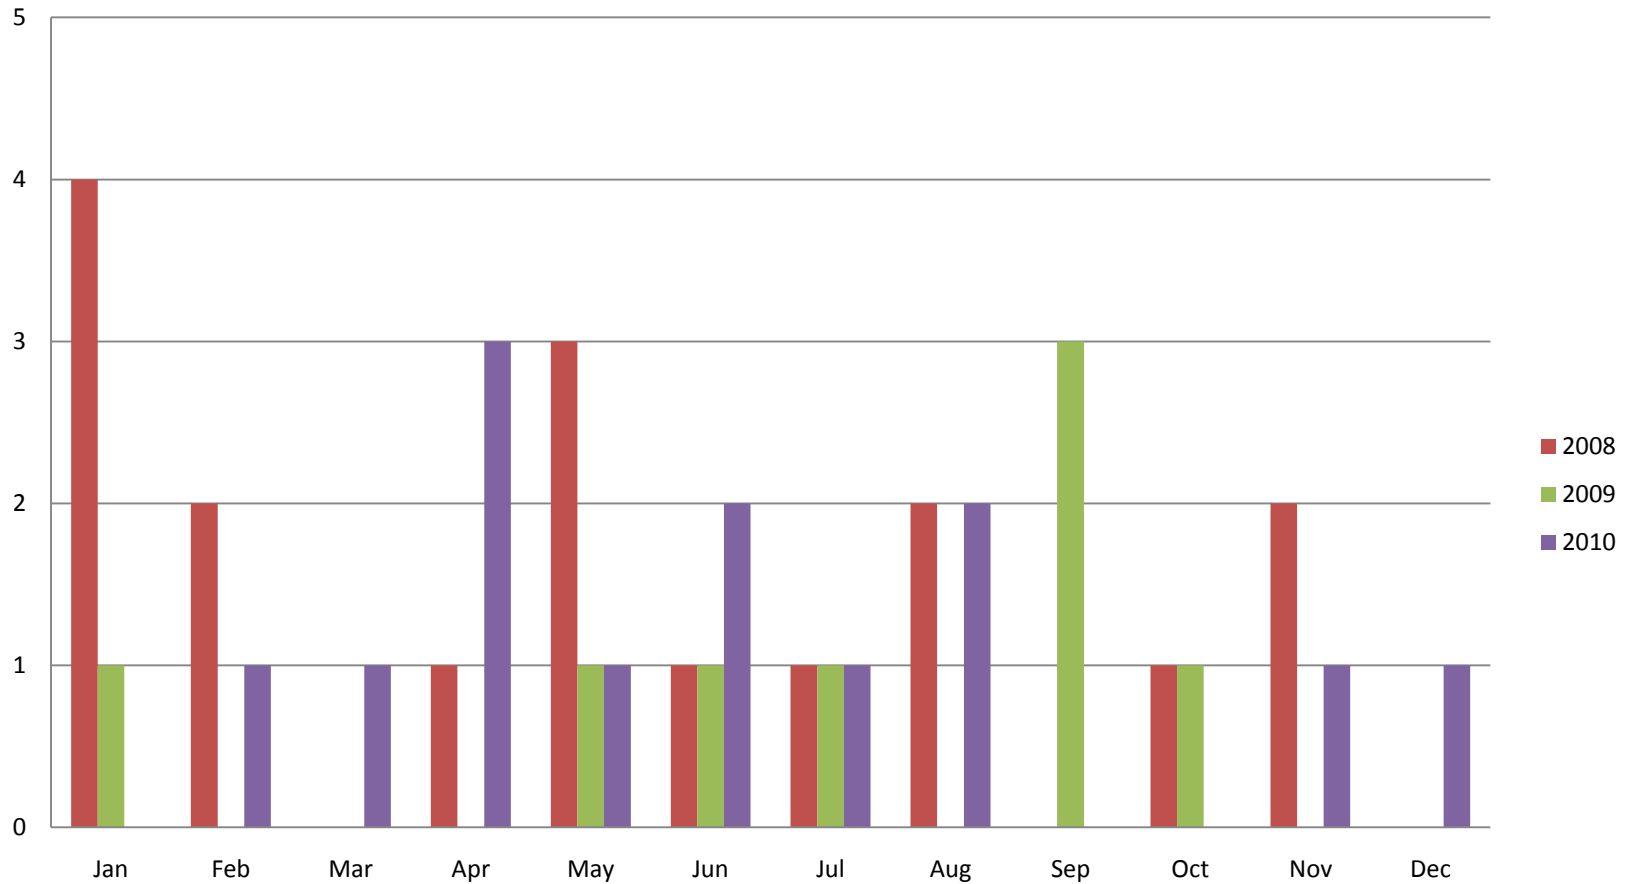

Whistler Phase II Condo Sales - Monthly \$

Whistler Phase II Condo Sales - Monthly

Whistler Duplex Sales - Monthly \$

Whistler Duplex Sales - Monthly

Whistler Shared Owner Sales - Monthly \$

Whistler Shared Owner Sales - Monthly

This graph shows active listings in Whistler proper, with no time shared listings . Data collection started Sept. 21st 2009