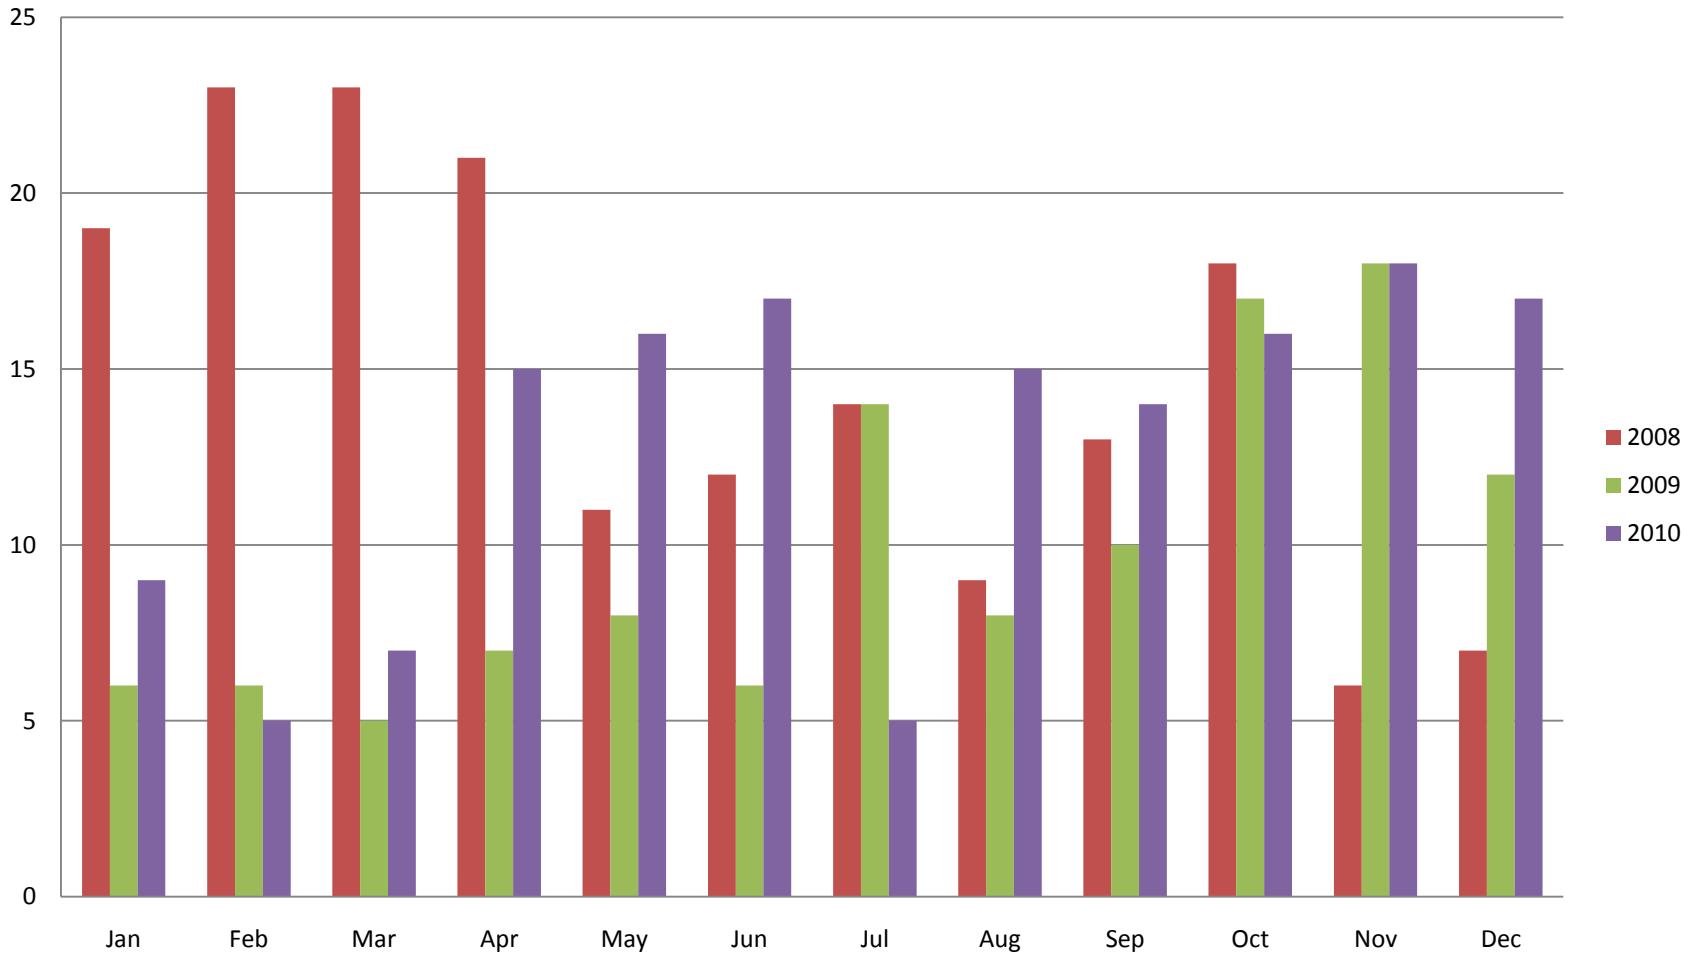

Whistler Townhouse Sales - Monthly