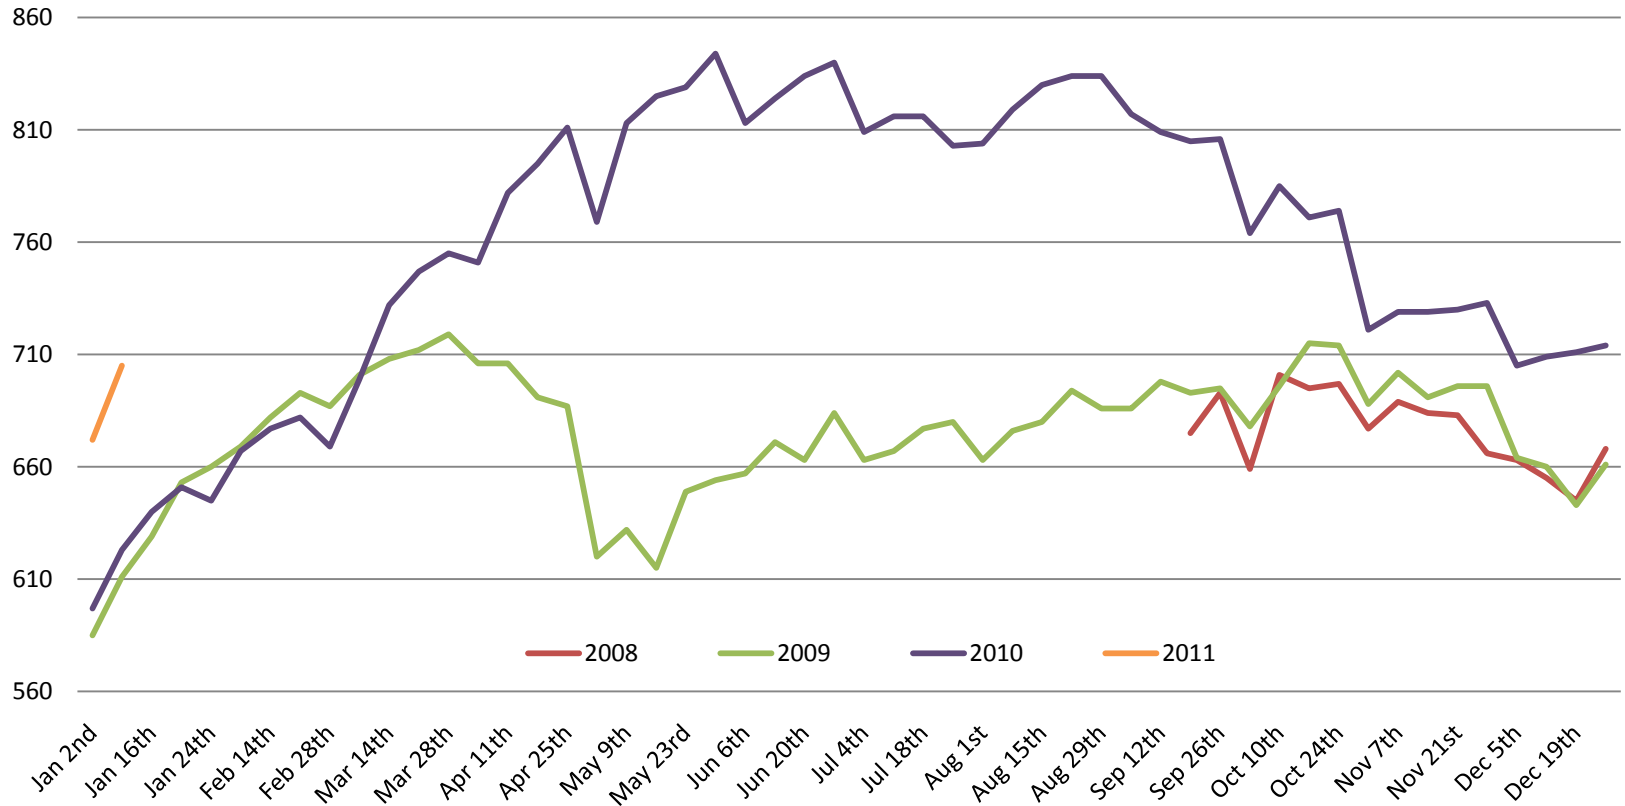

This graph shows active listings in Whistler proper, with no time shared listings . Data collection started Sept. 21st 2009