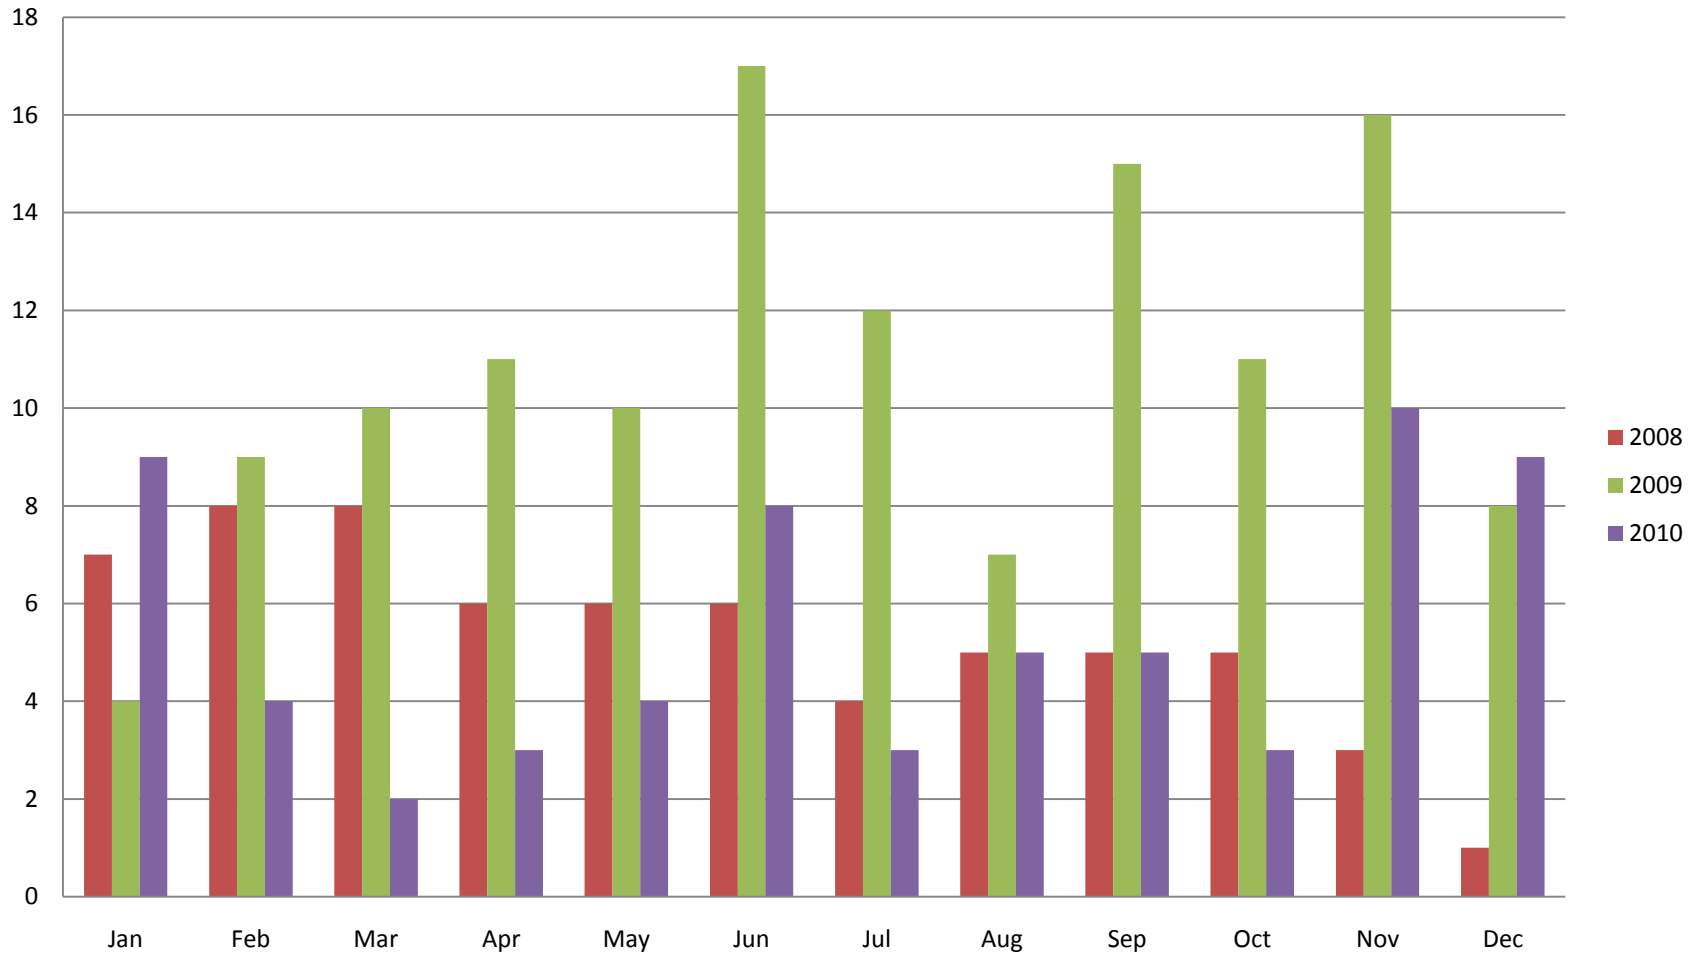

Whistler Phase I Condo Sales - Monthly