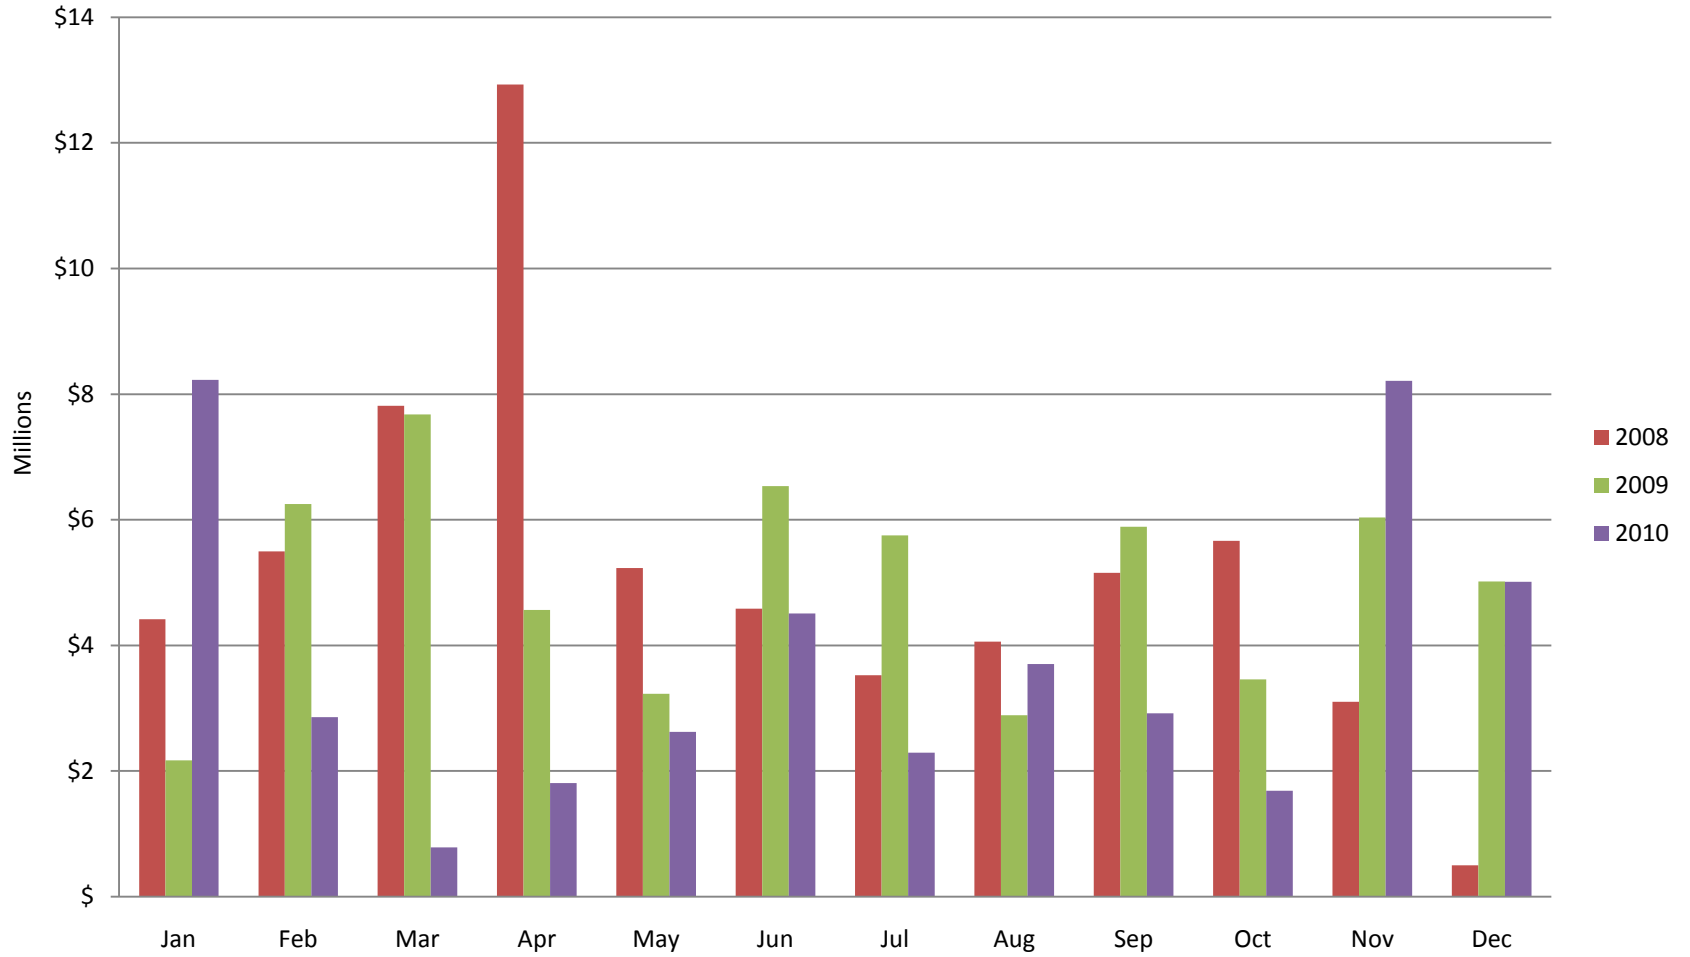

Whistler Condominium Sales - Monthly $