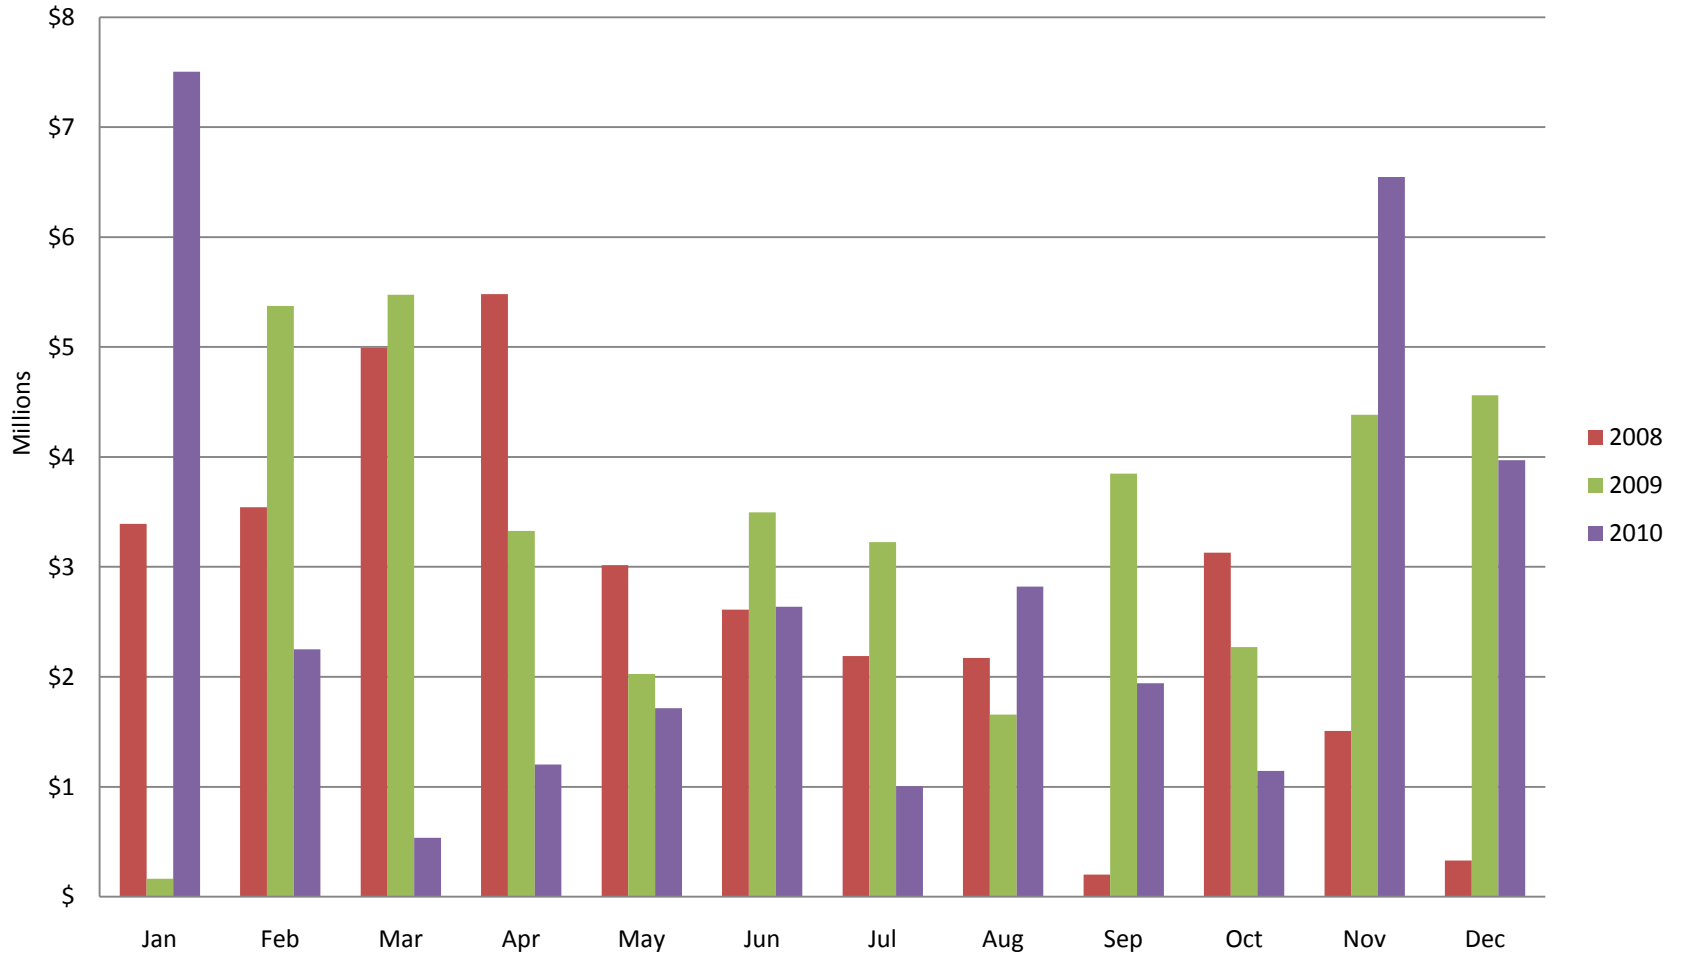

Whistler Phase I Condo Sales - Monthly $