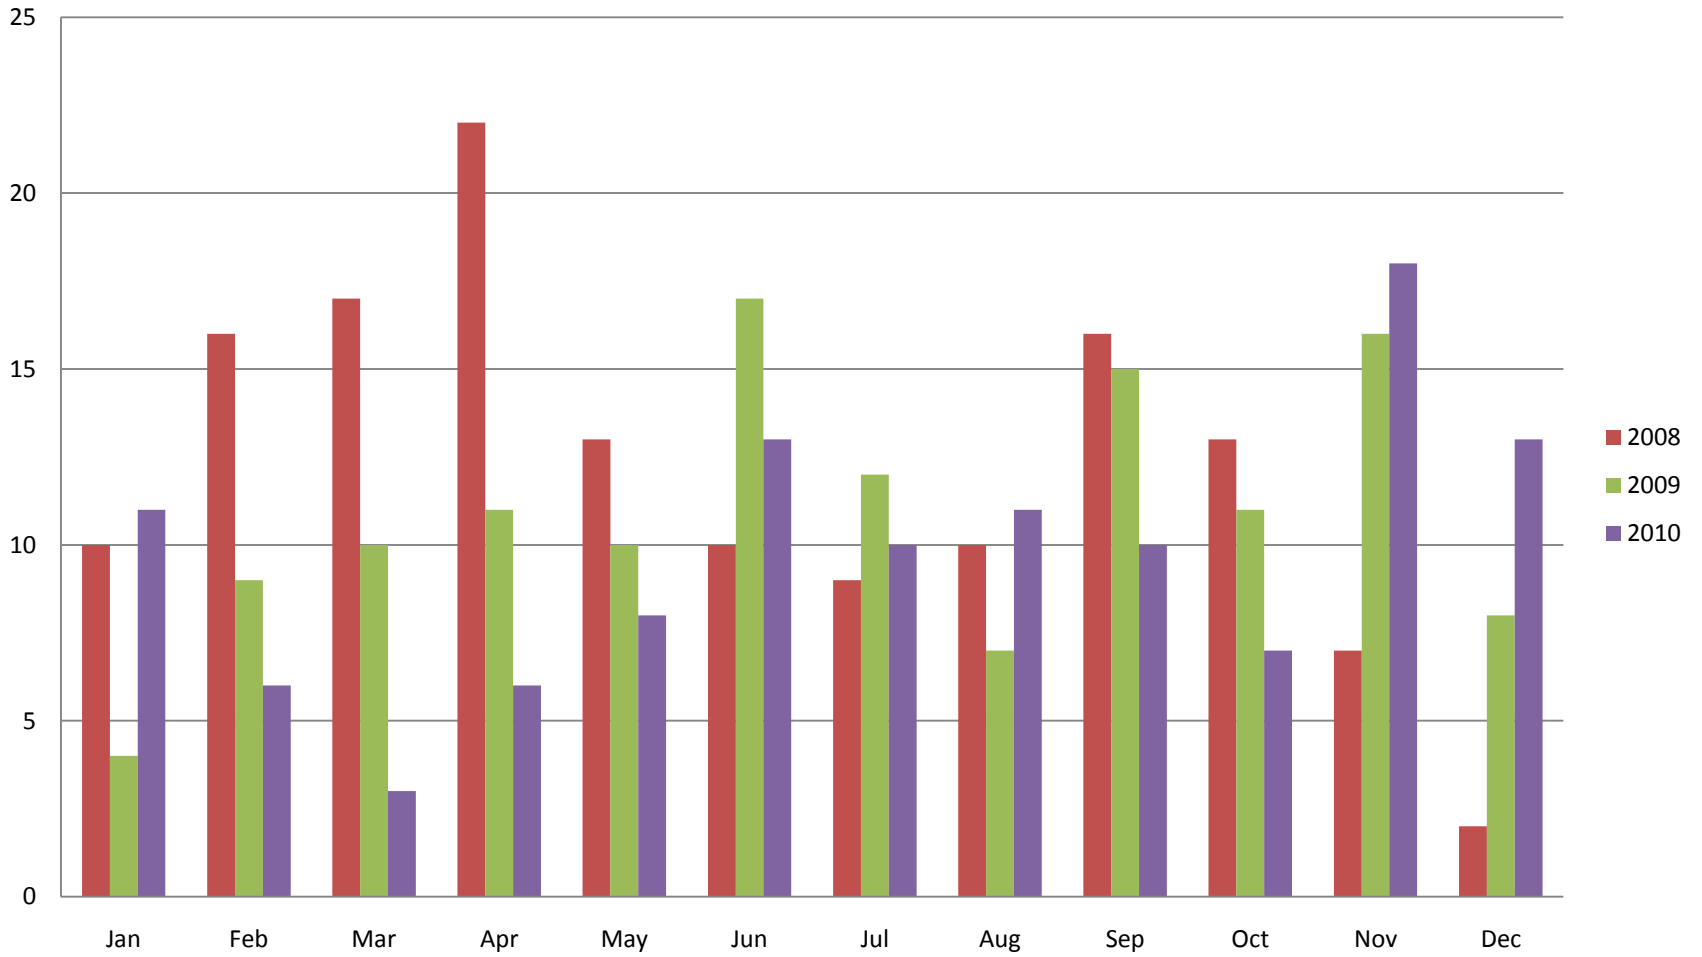

Whistler Condominium Sales - Monthly