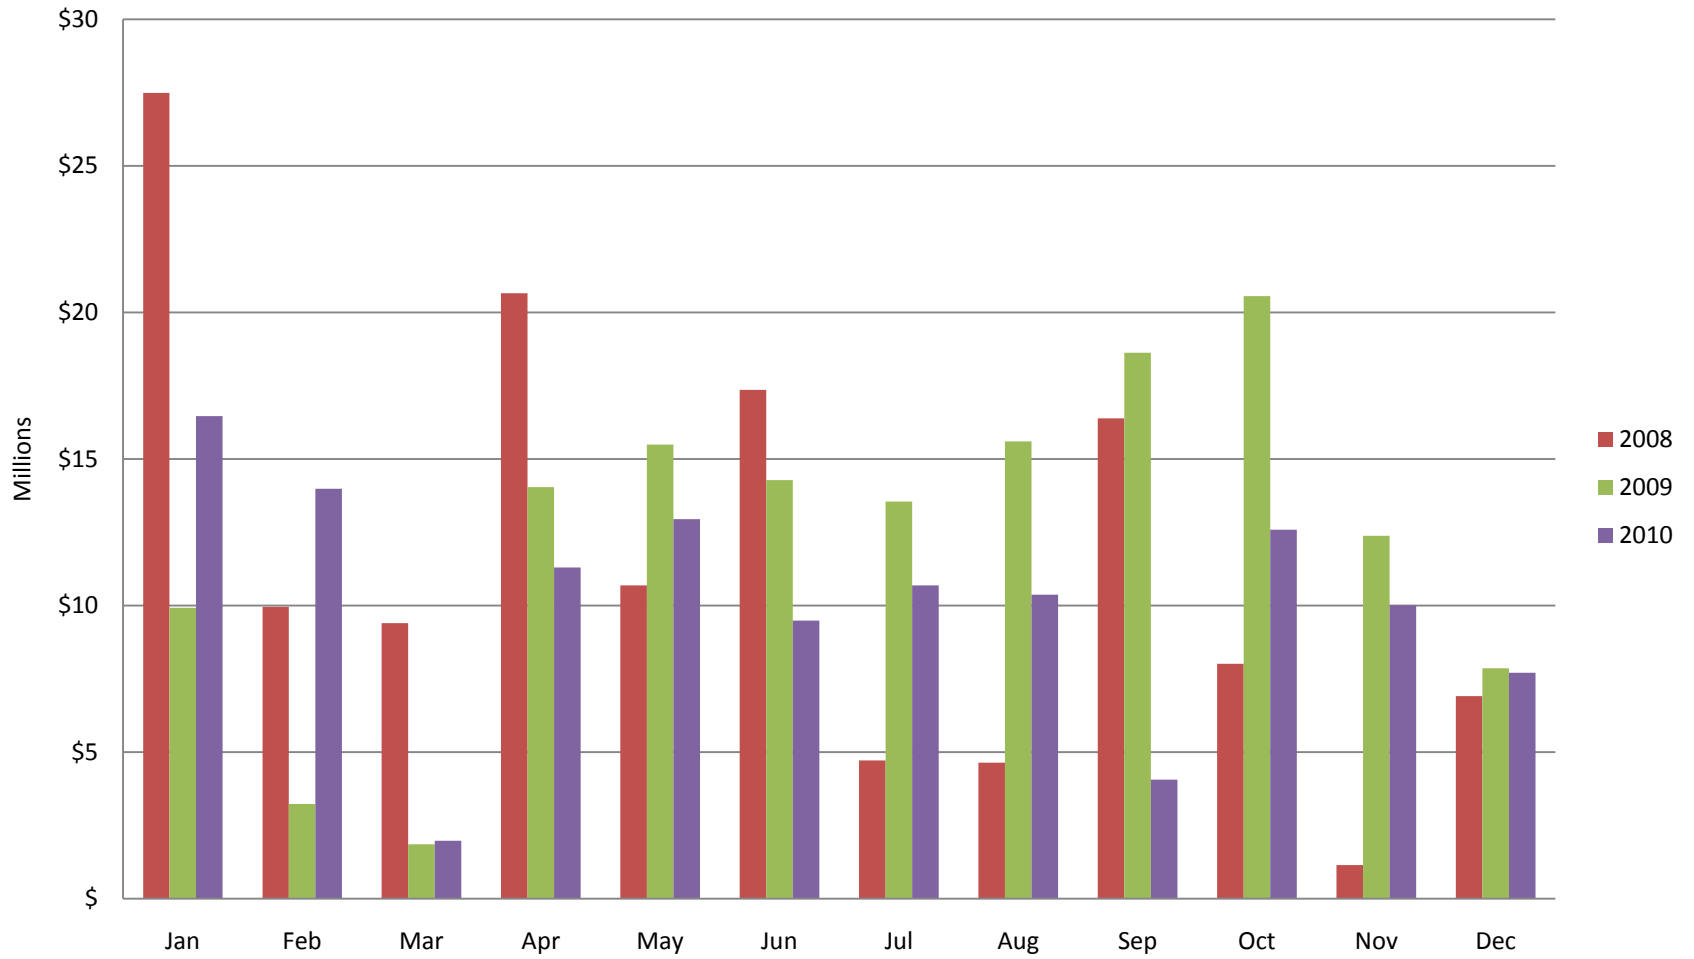

Whistler Chalet Sales - Monthly $