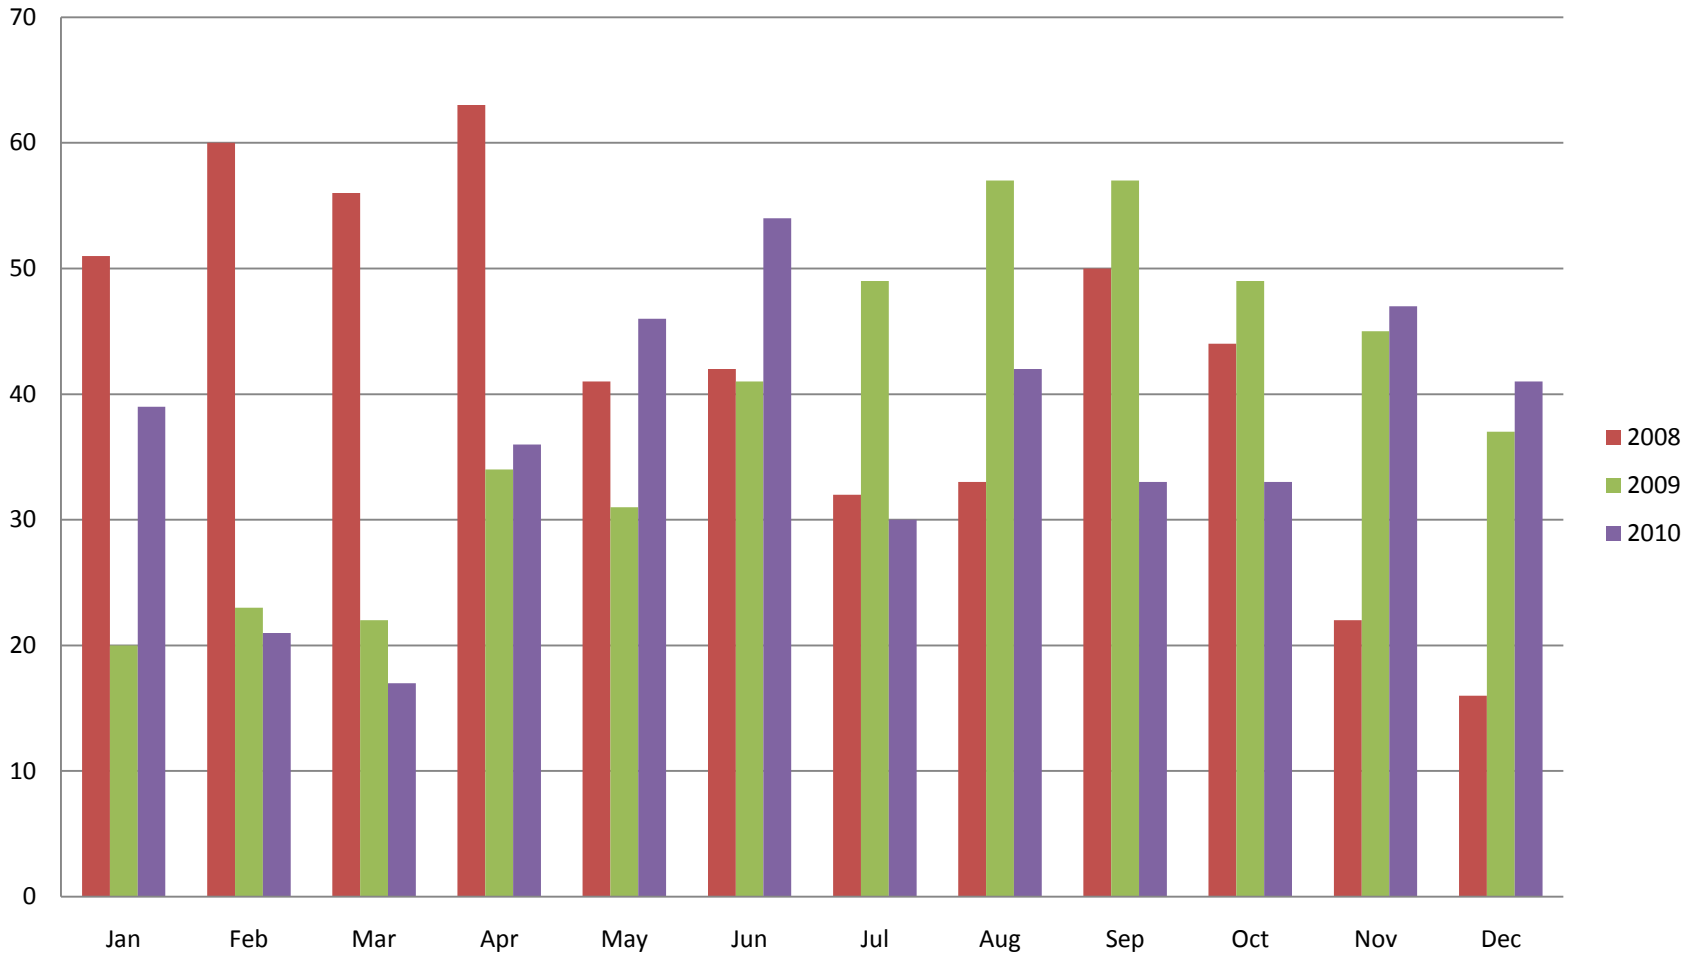

Whistler Overall Sales - Monthly #