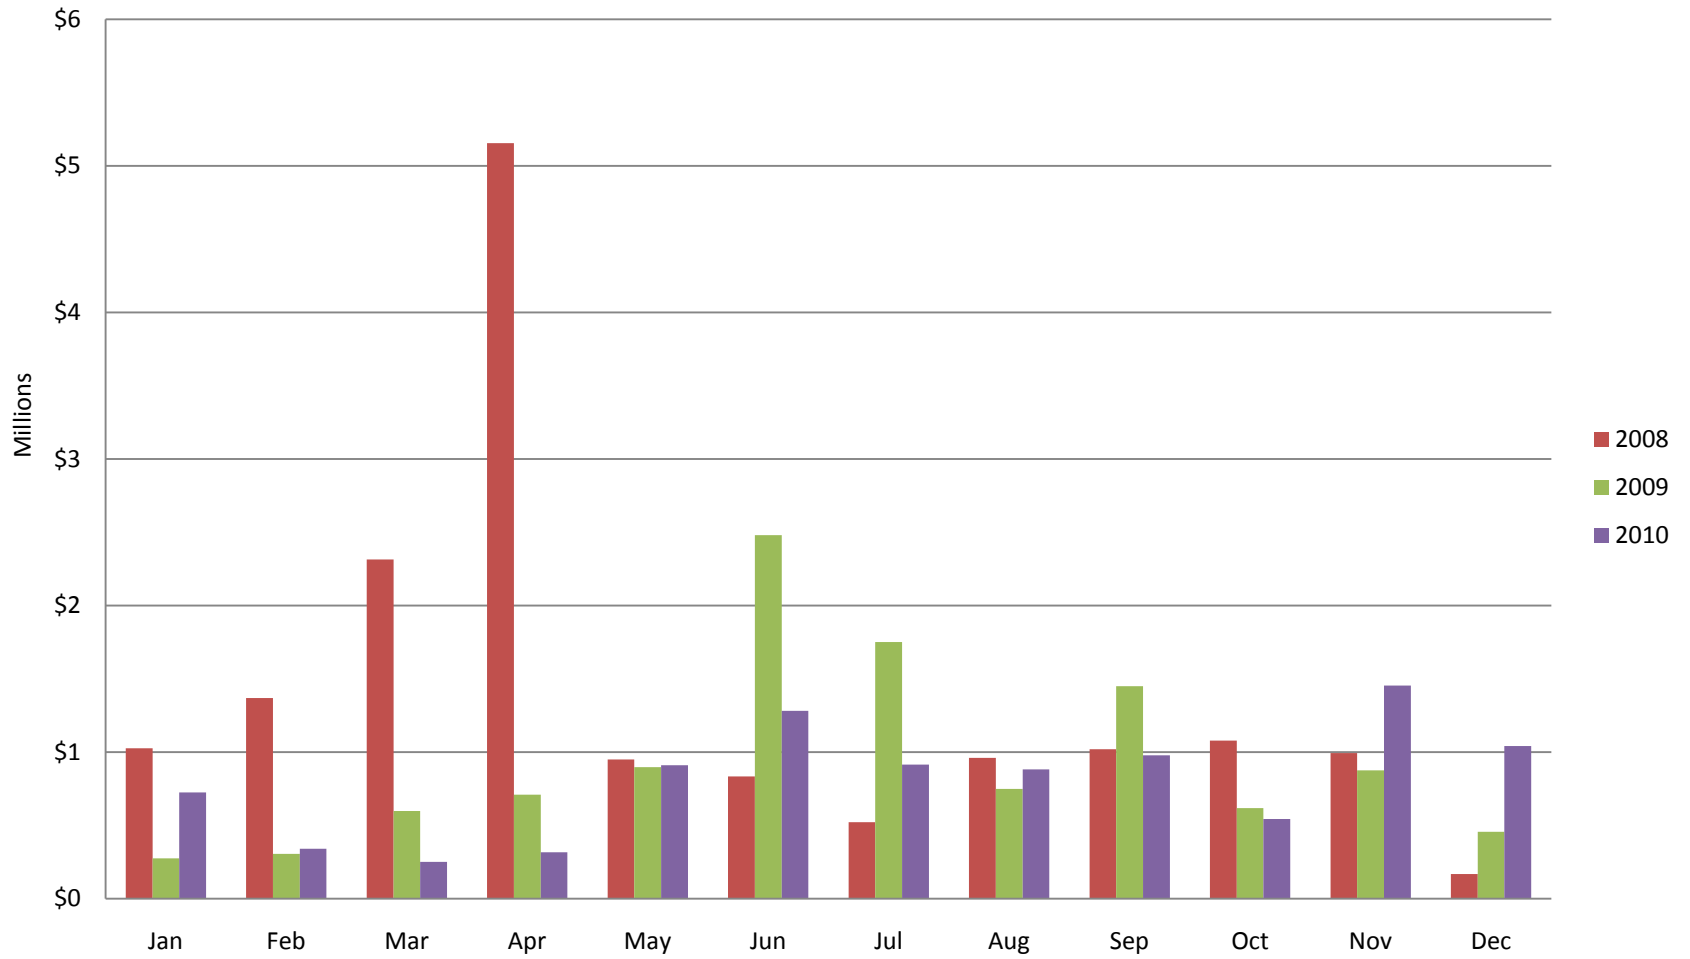

Whistler Phase II Condo Sales - Monthly $