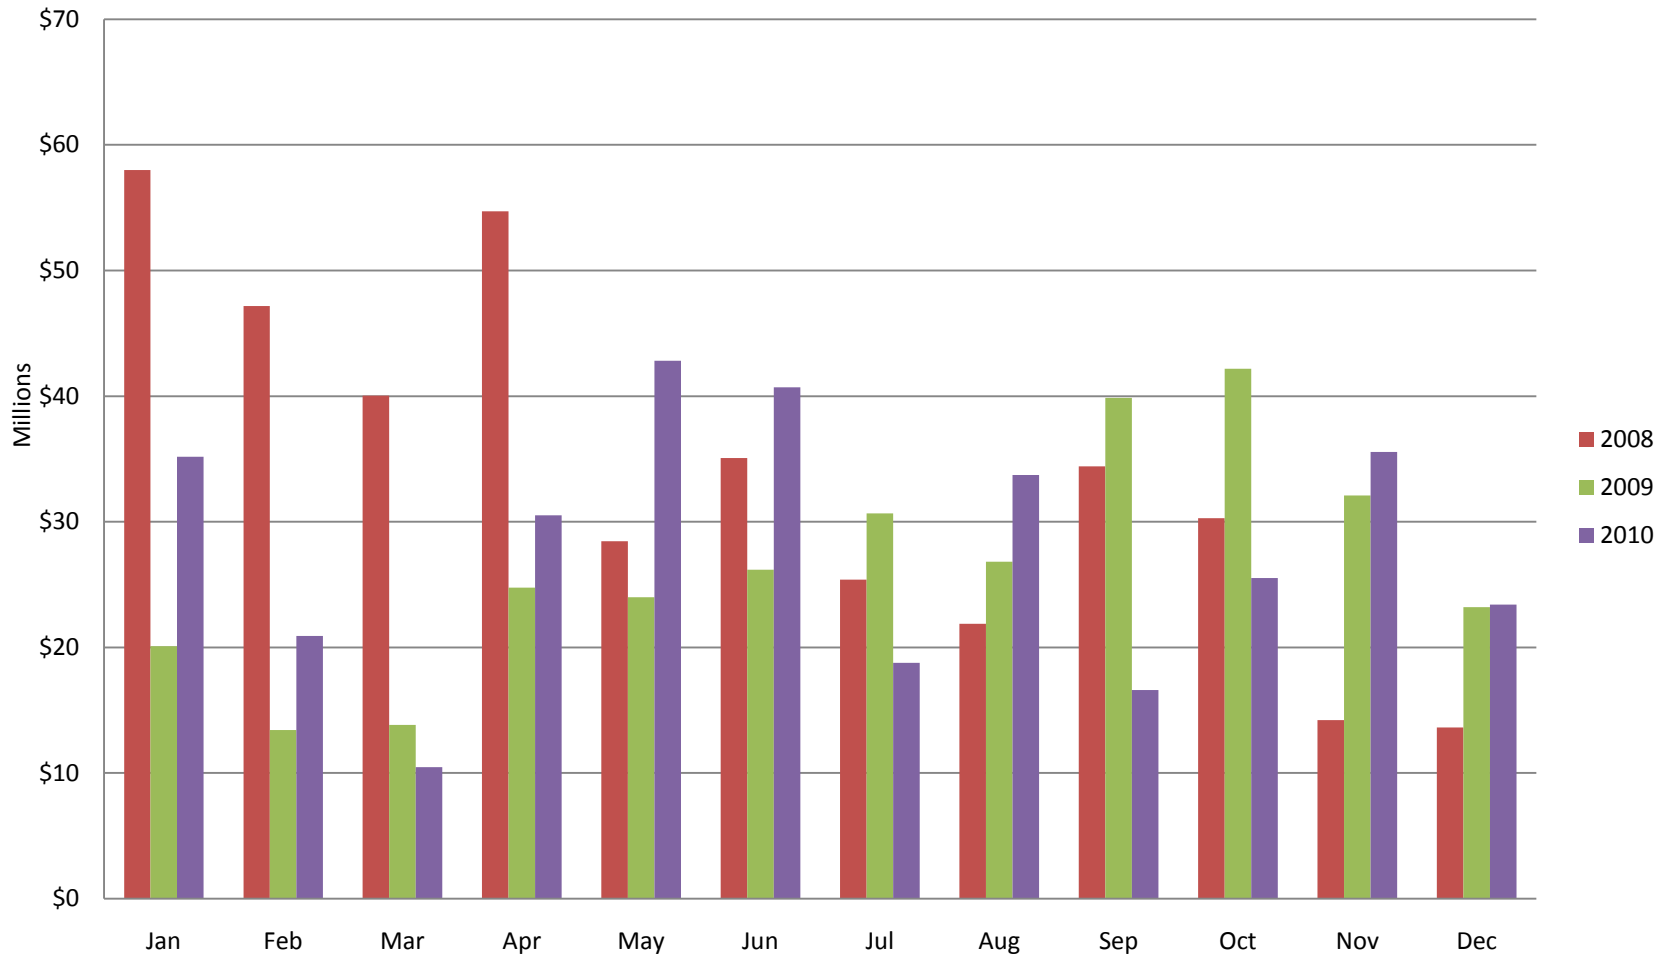

Whistler Overall Sales - Monthly #

Whistler Overall Sales - Monthly $