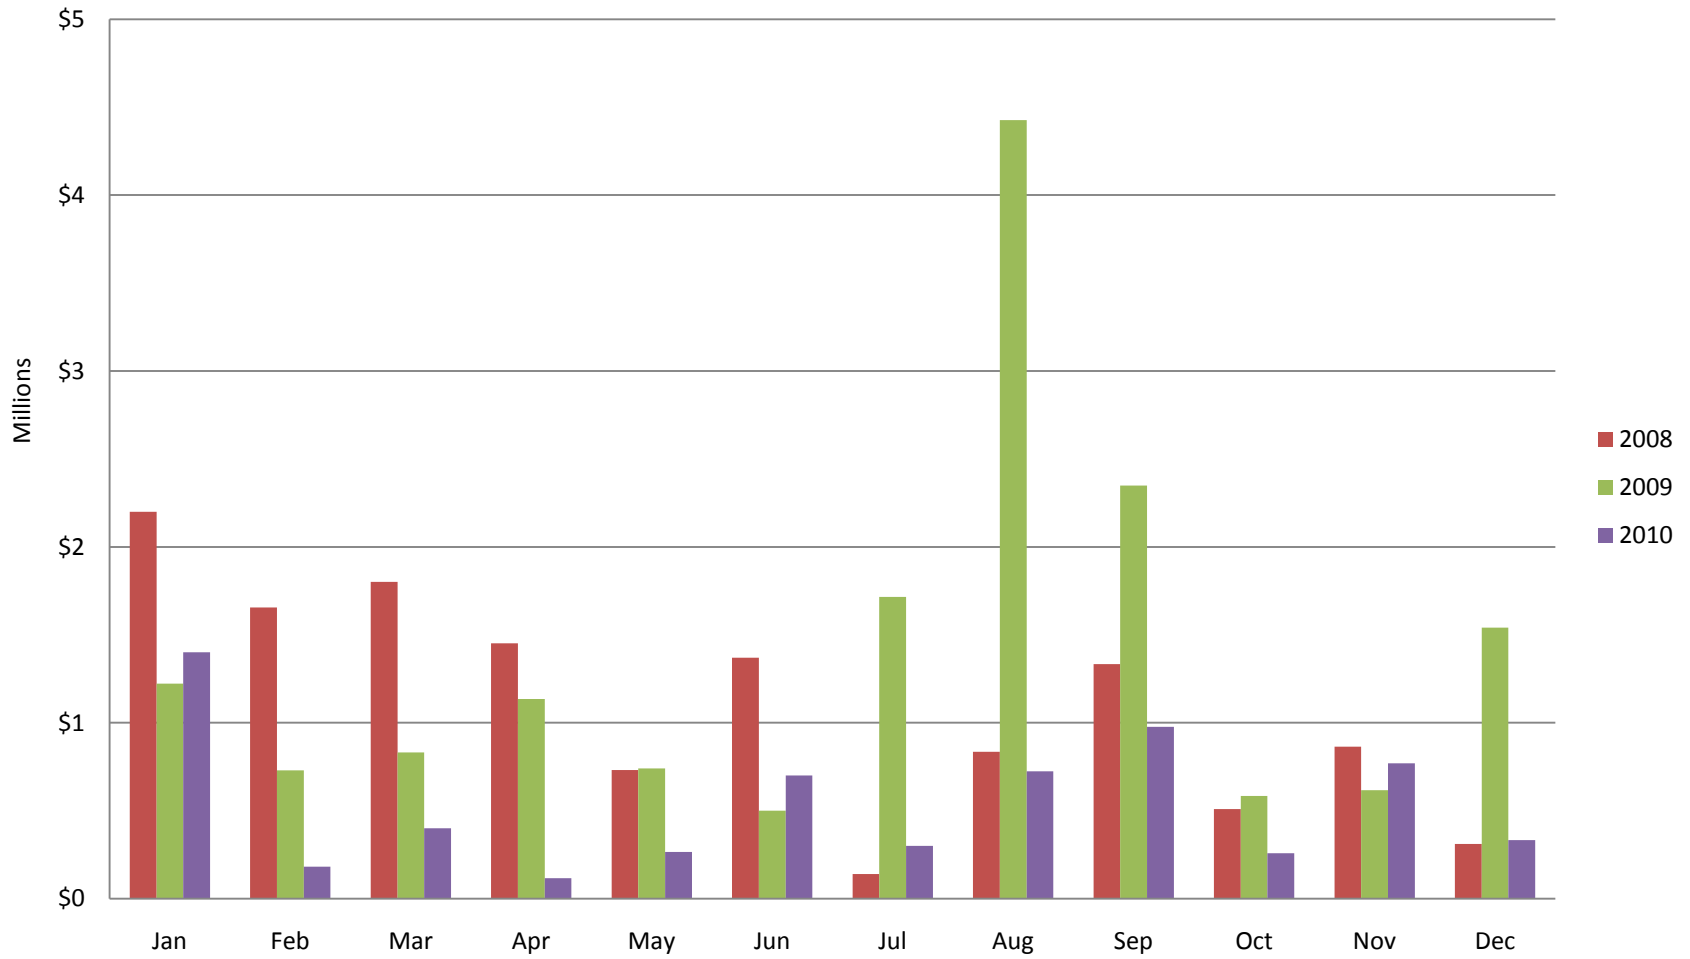

Whistler Phase II Condo Sales - Monthly \$

Whistler Phase II Condo Sales - Monthly

Whistler Duplex Sales - Monthly \$

Whistler Duplex Sales - Monthly

Whistler Shared Owner Sales - Monthly \$

Whistler Shared Owner Sales - Monthly

This graph shows active listings in Whistler proper, with no time shared listings . Data collection started Sept. 21st 2009