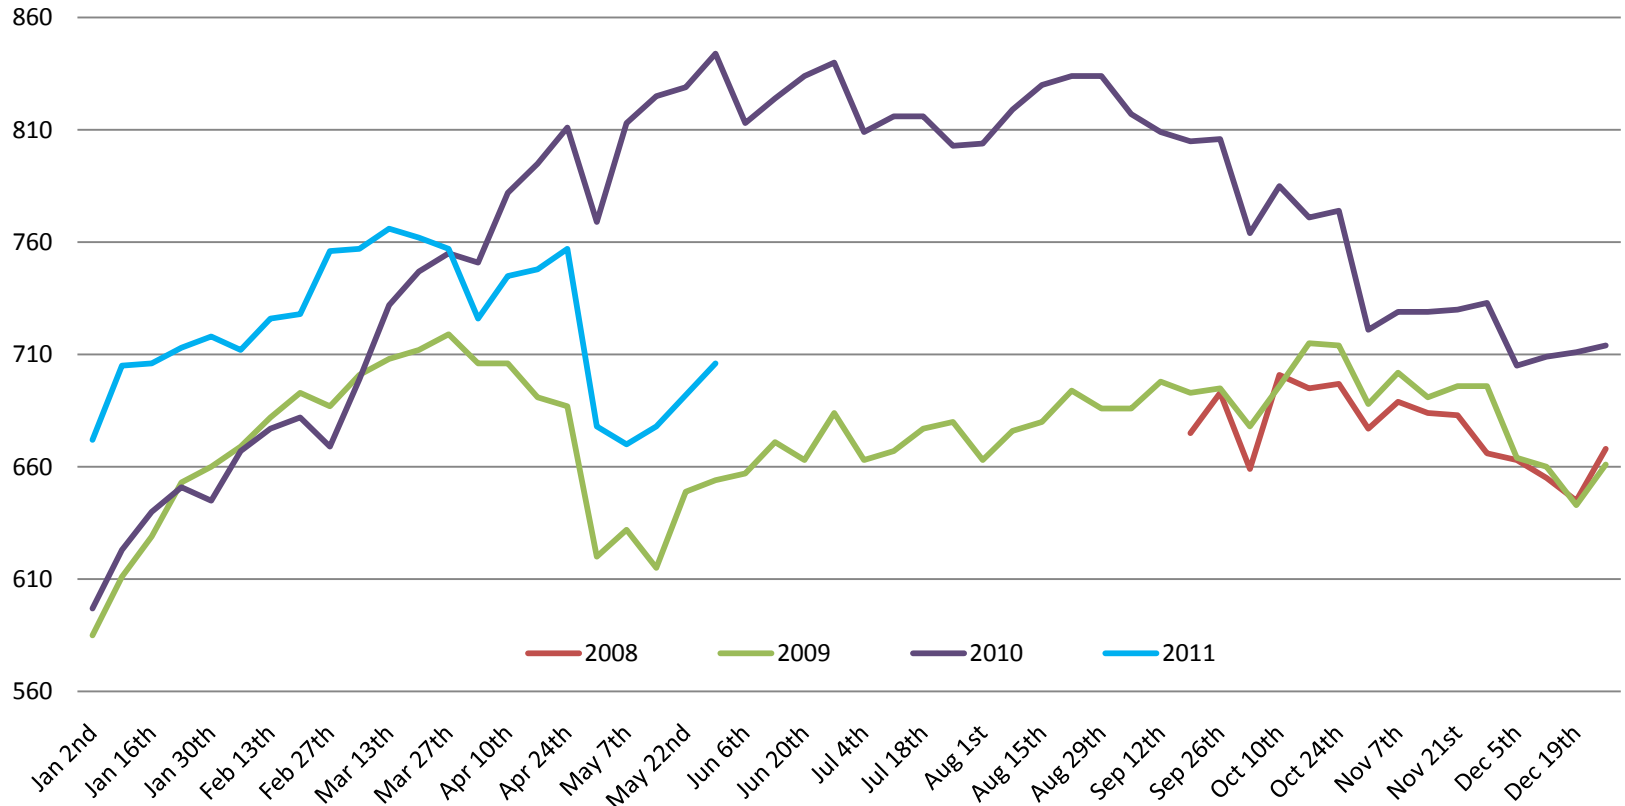

Whistler Overall Sales - Monthly \$

Whistler Overall Sales - Monthly

Whistler Active Listings

This graph shows active listings in Whistler proper, with no time shared listings . Data collection started Sept. 21st 2009