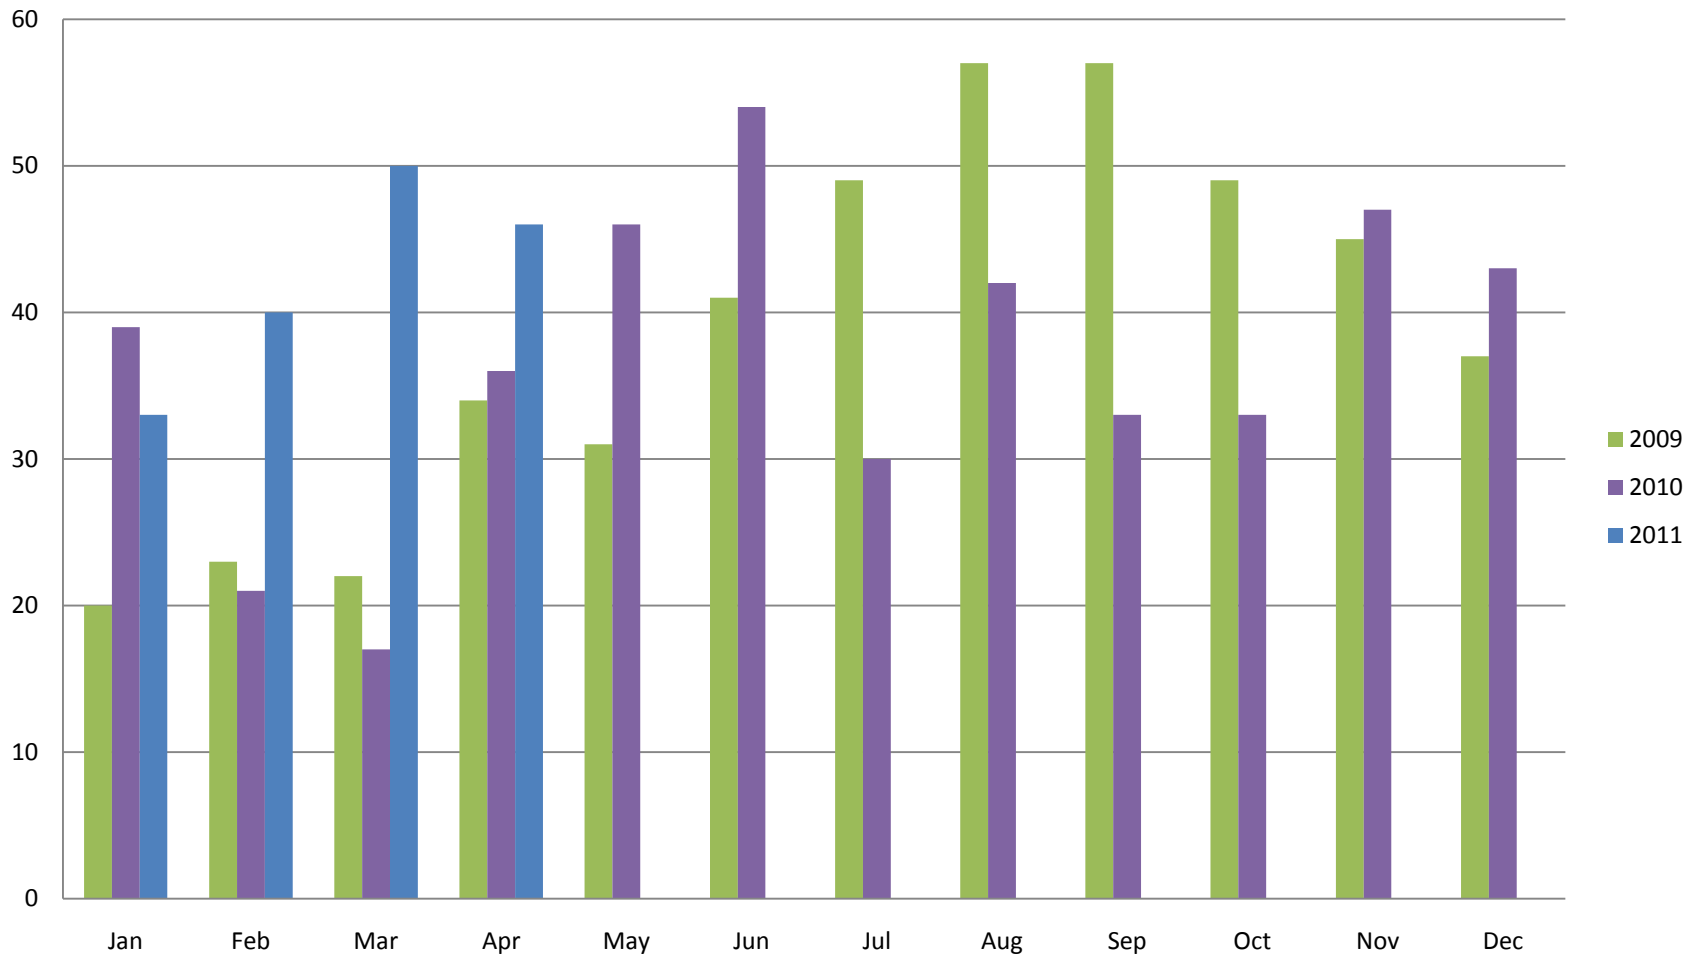

Whistler Overall Sales - Monthly \$

Whistler Overall Sales - Monthly

Whistler Active Listings

This graph shows active listings in Whistler proper, with no time shared listings . Data collection started Sept. 21st 2009