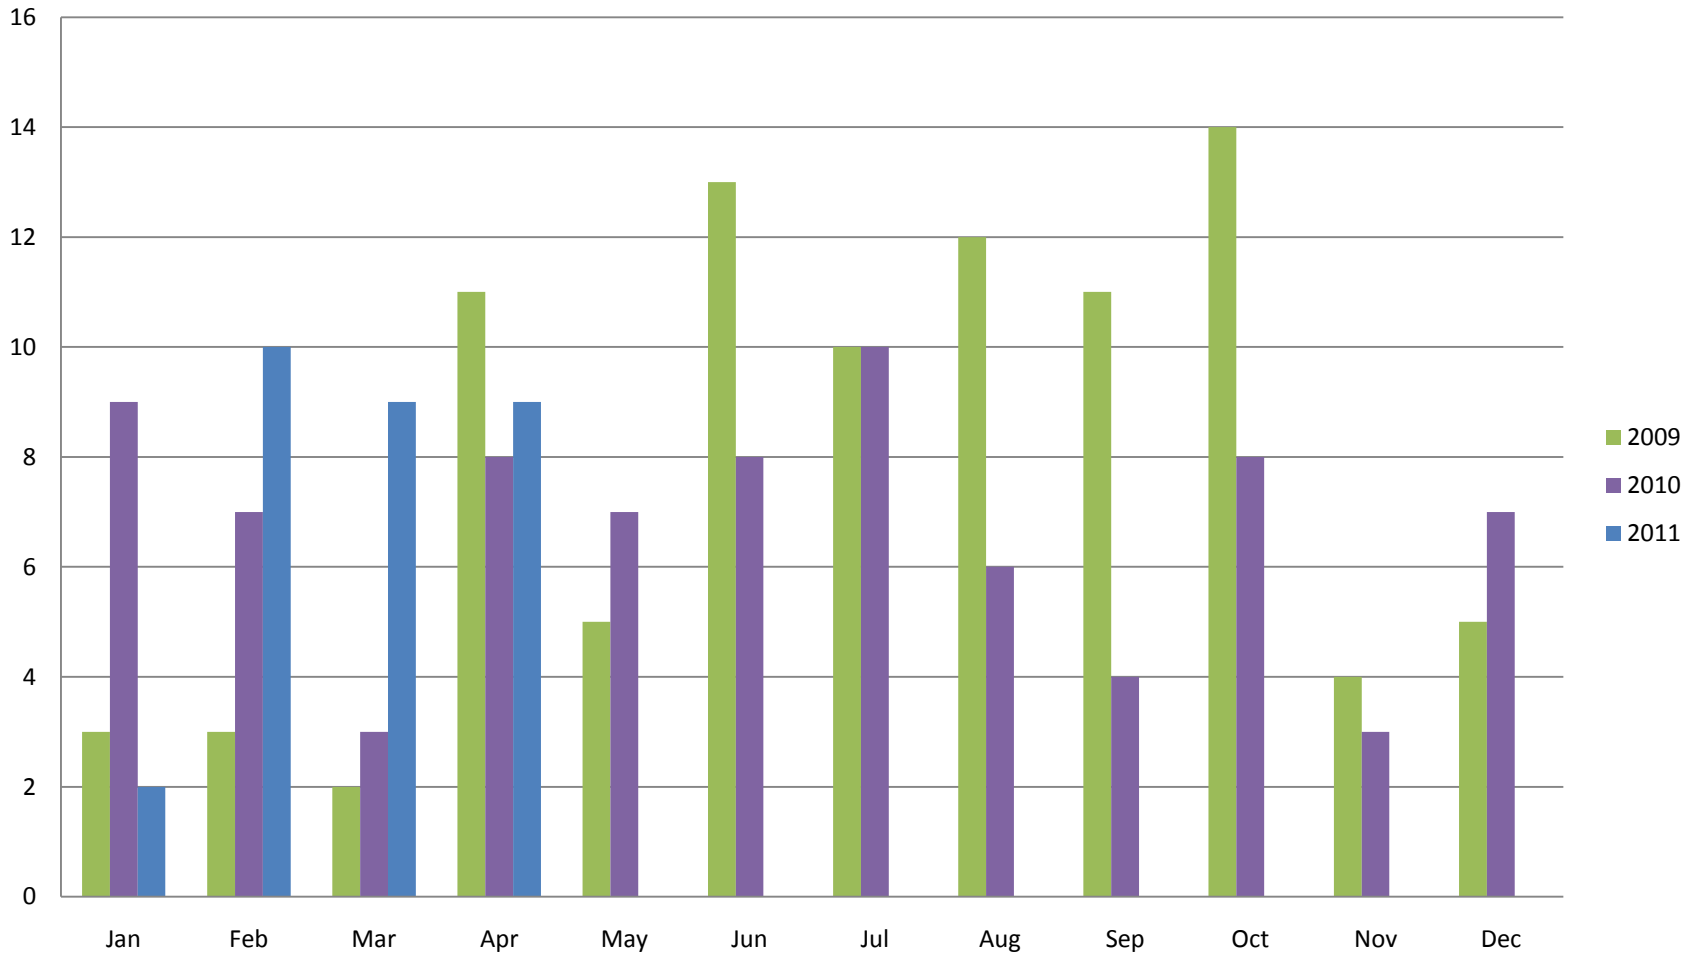

Whistler Chalet Sales - Monthly