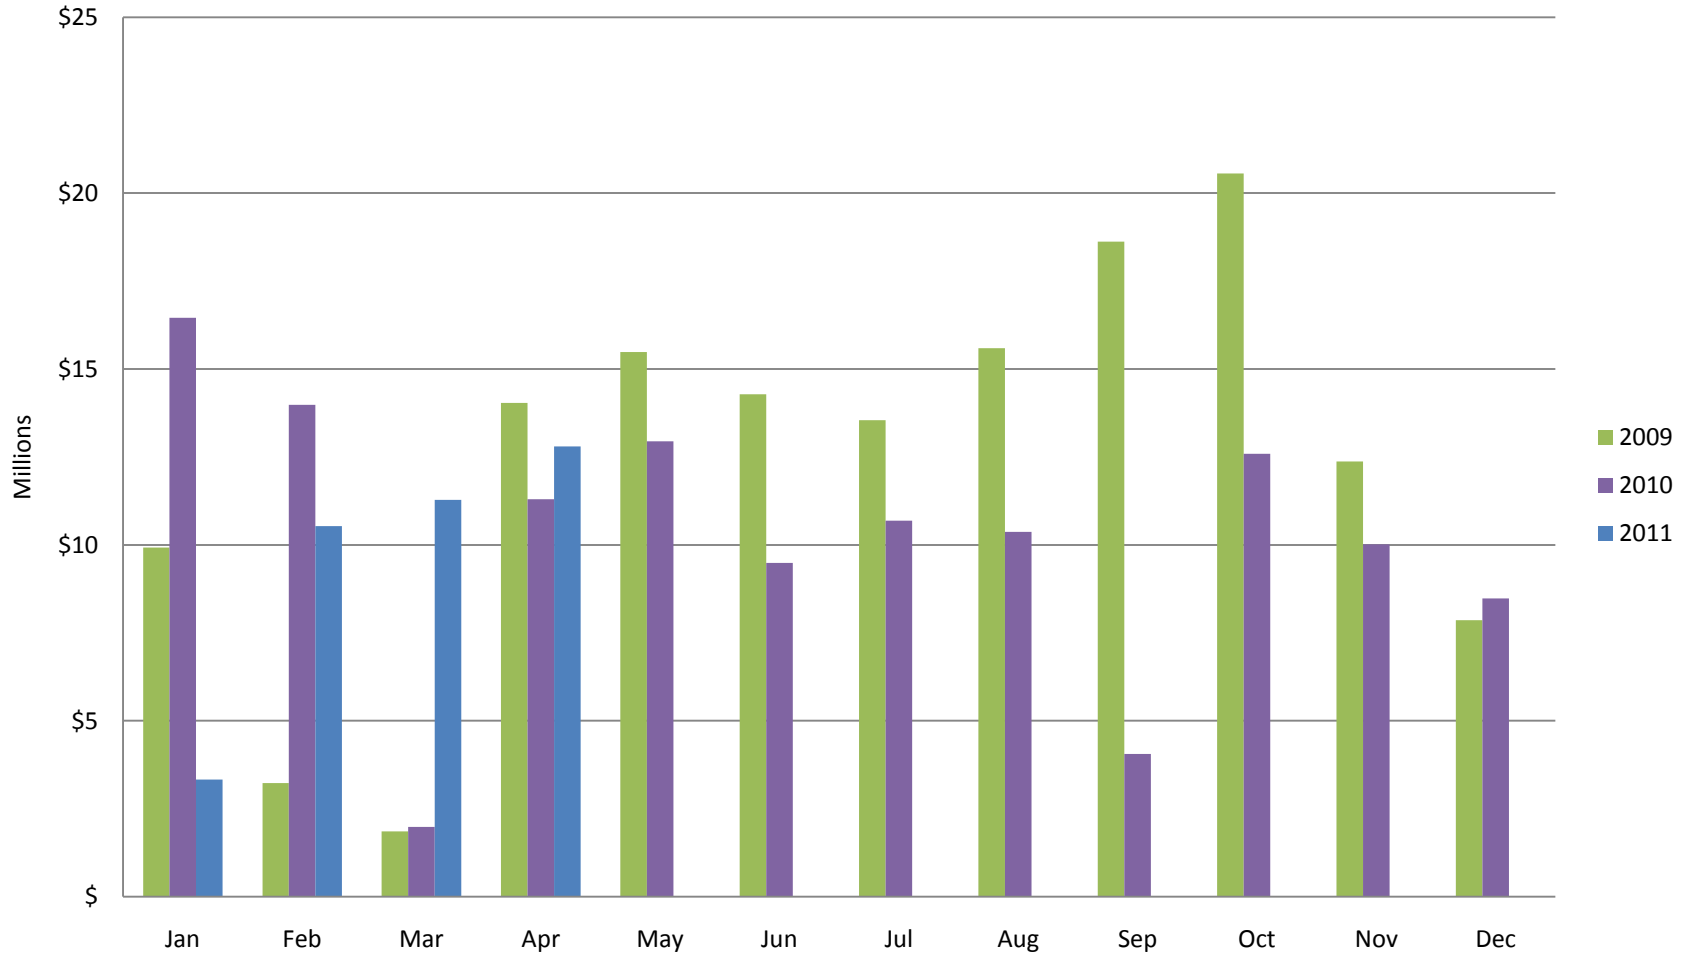

Whistler Chalet Sales - Monthly $