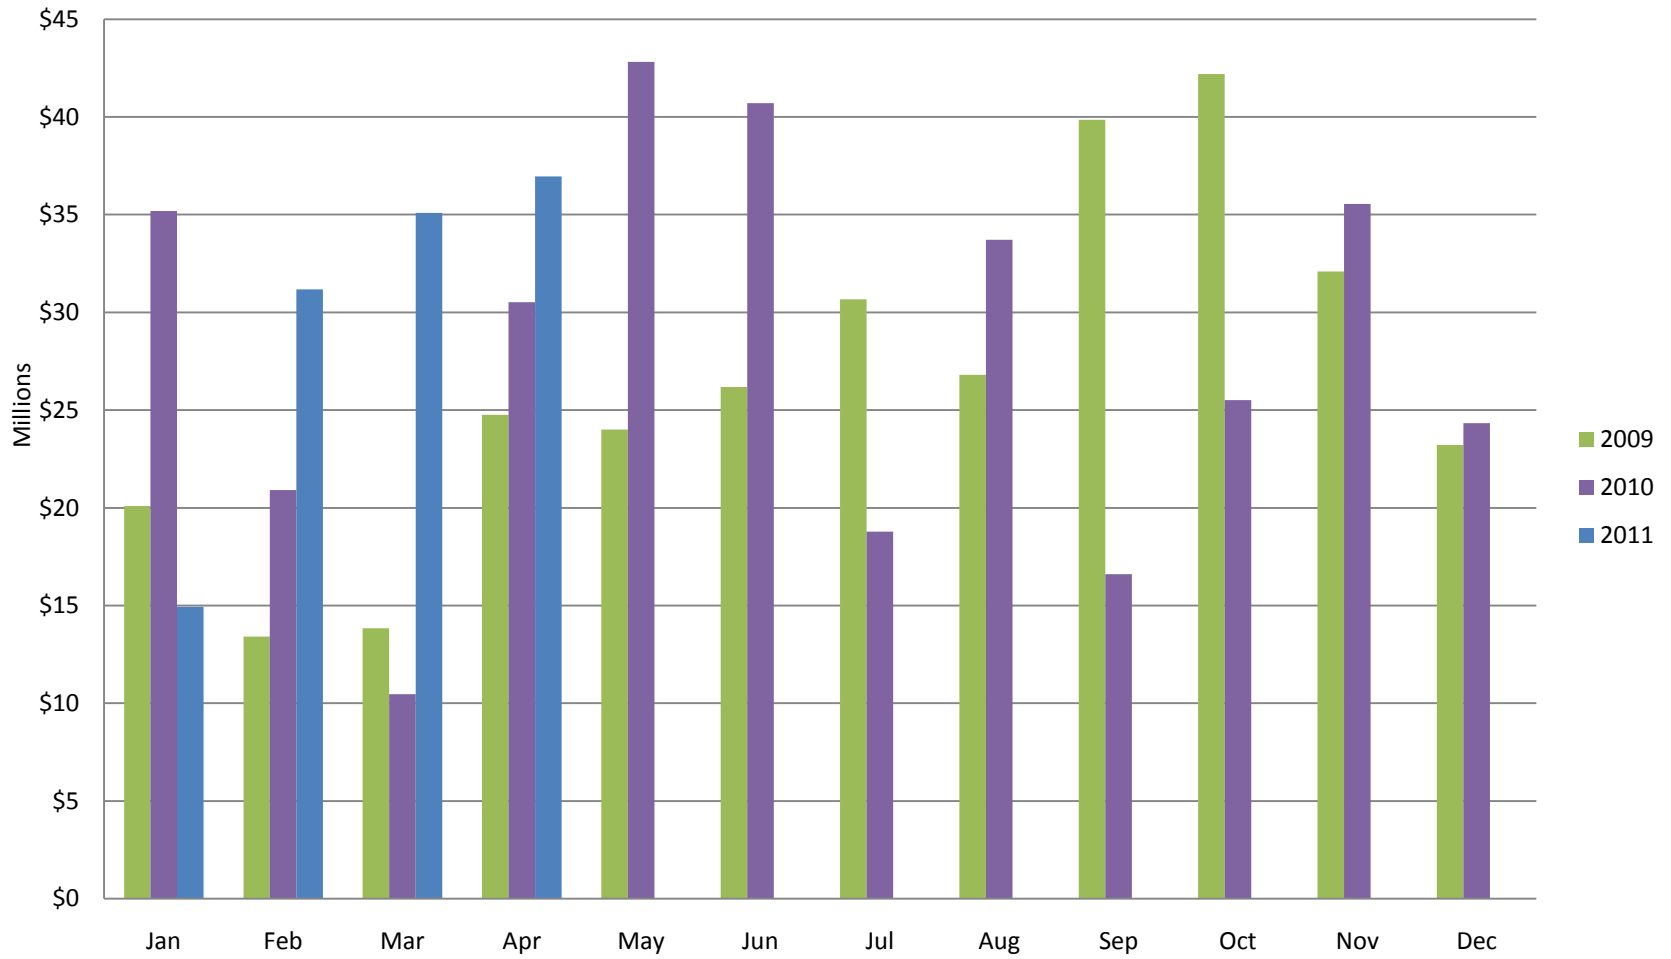

Whistler Overall Sales - Monthly \$

Whistler Overall Sales - Monthly

Whistler Active Listings

This graph shows active listings in Whistler proper, with no time shared listings . Data collection started Sept. 21st 2009