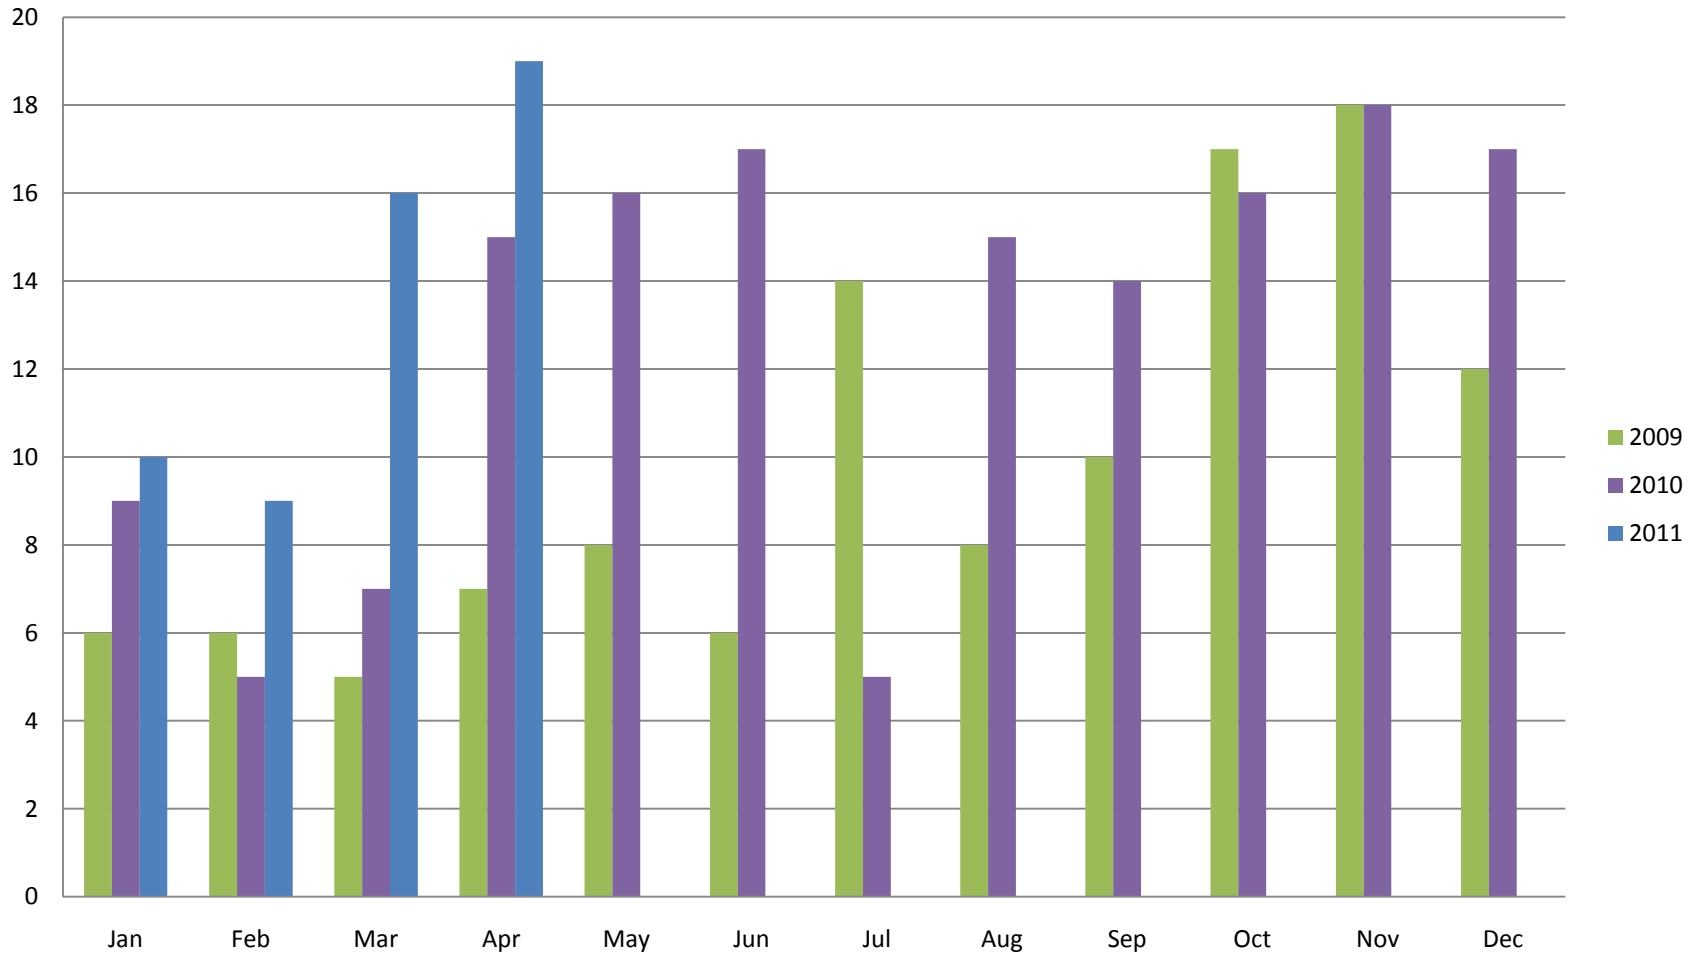

Whistler Townhouse Sales - Monthly