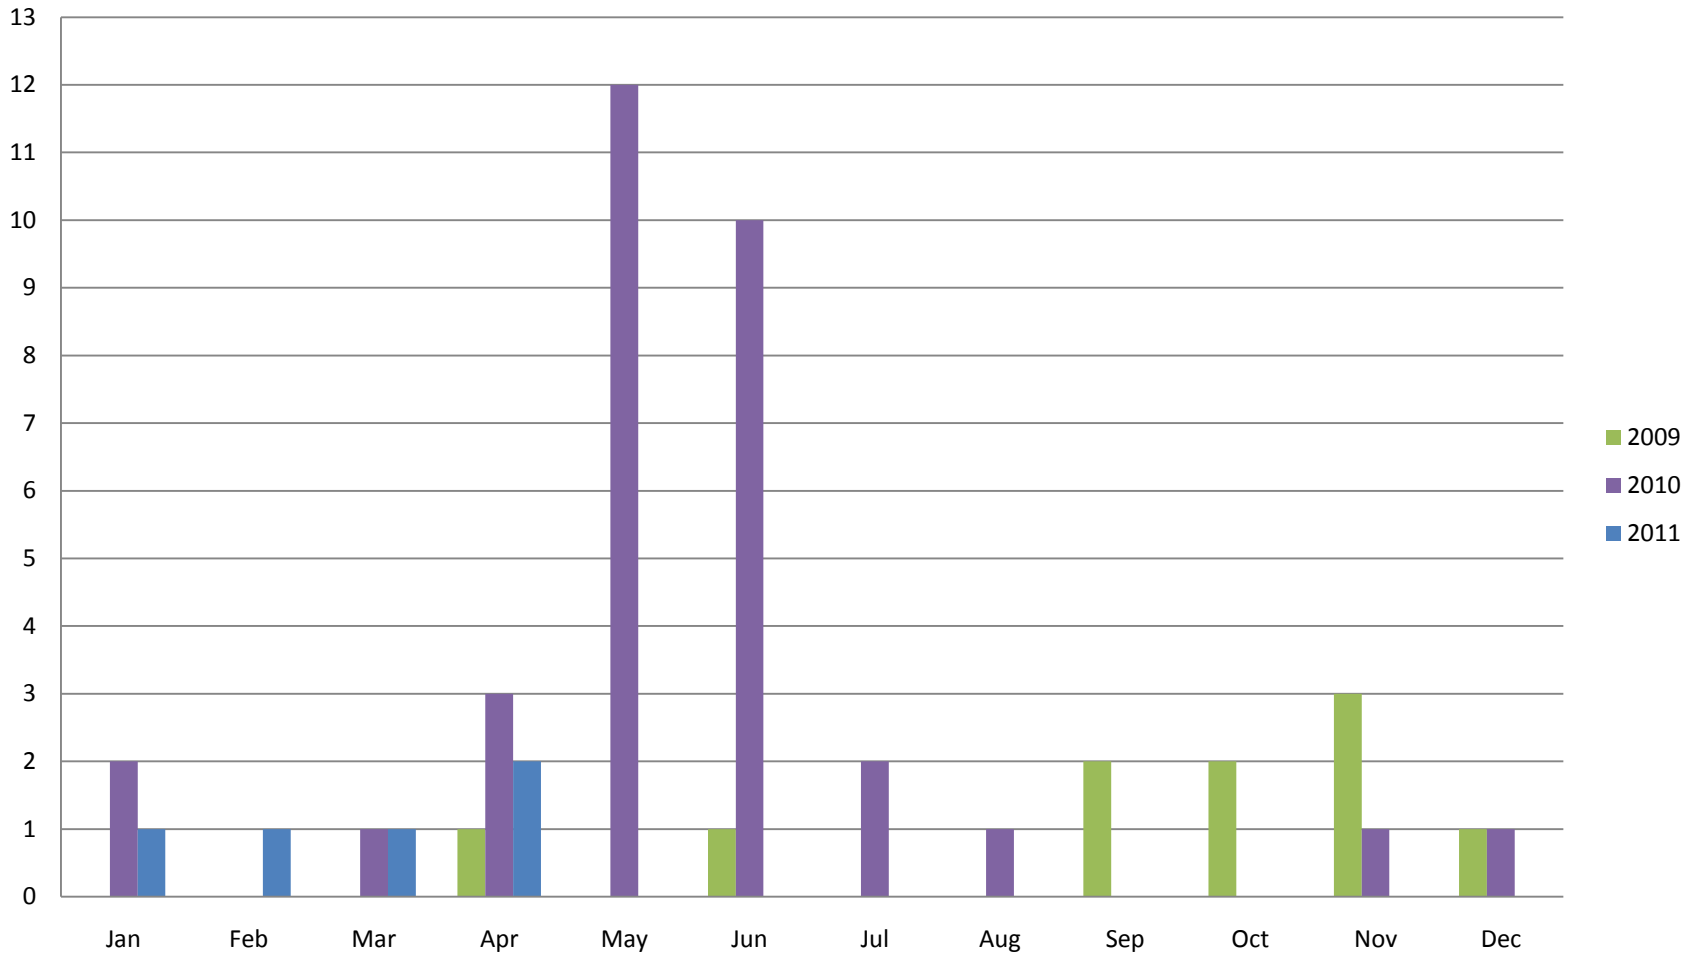

Whistler Lot Sales - Monthly