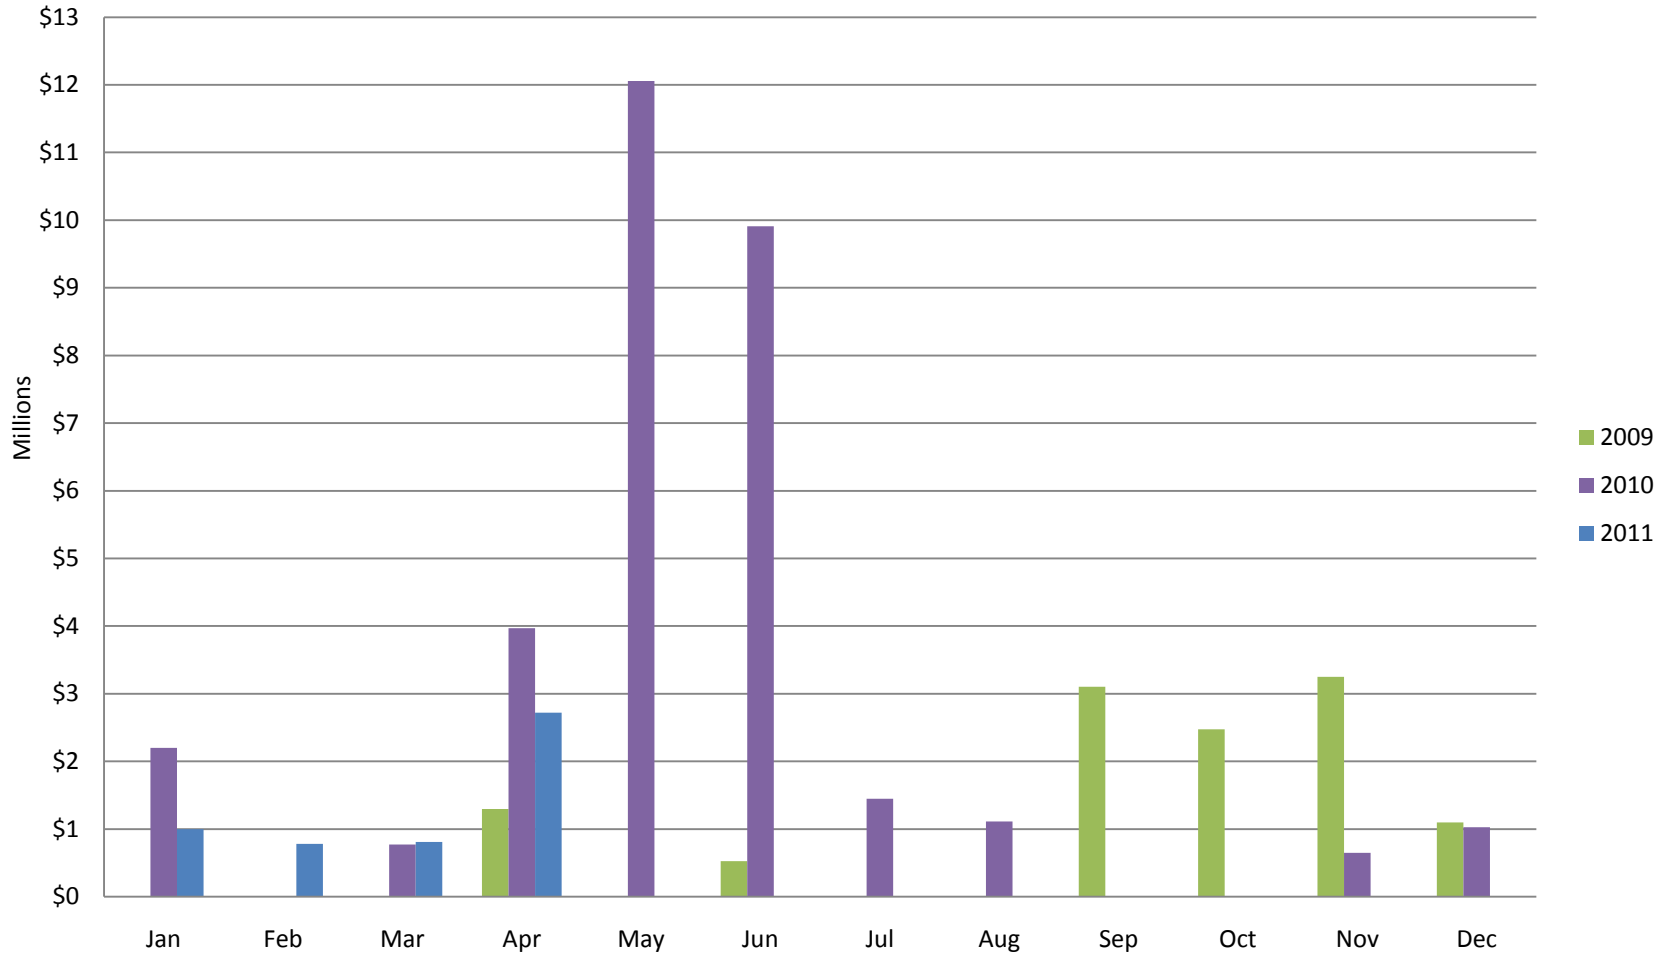

Whistler Overall Sales - Monthly \$

Whistler Overall Sales - Monthly

Whistler Active Listings

This graph shows active listings in Whistler proper, with no time shared listings . Data collection started Sept. 21st 2009

Whistler Lot Sales - Monthly \$

Whistler Lot Sales - Monthly

Whistler Phase I Condo Sales - Monthly \$

Whistler Phase I Condo Sales - Monthly #

Whistler Phase II Condo Sales - Monthly \$

Whistler Phase II Condo Sales - Monthly