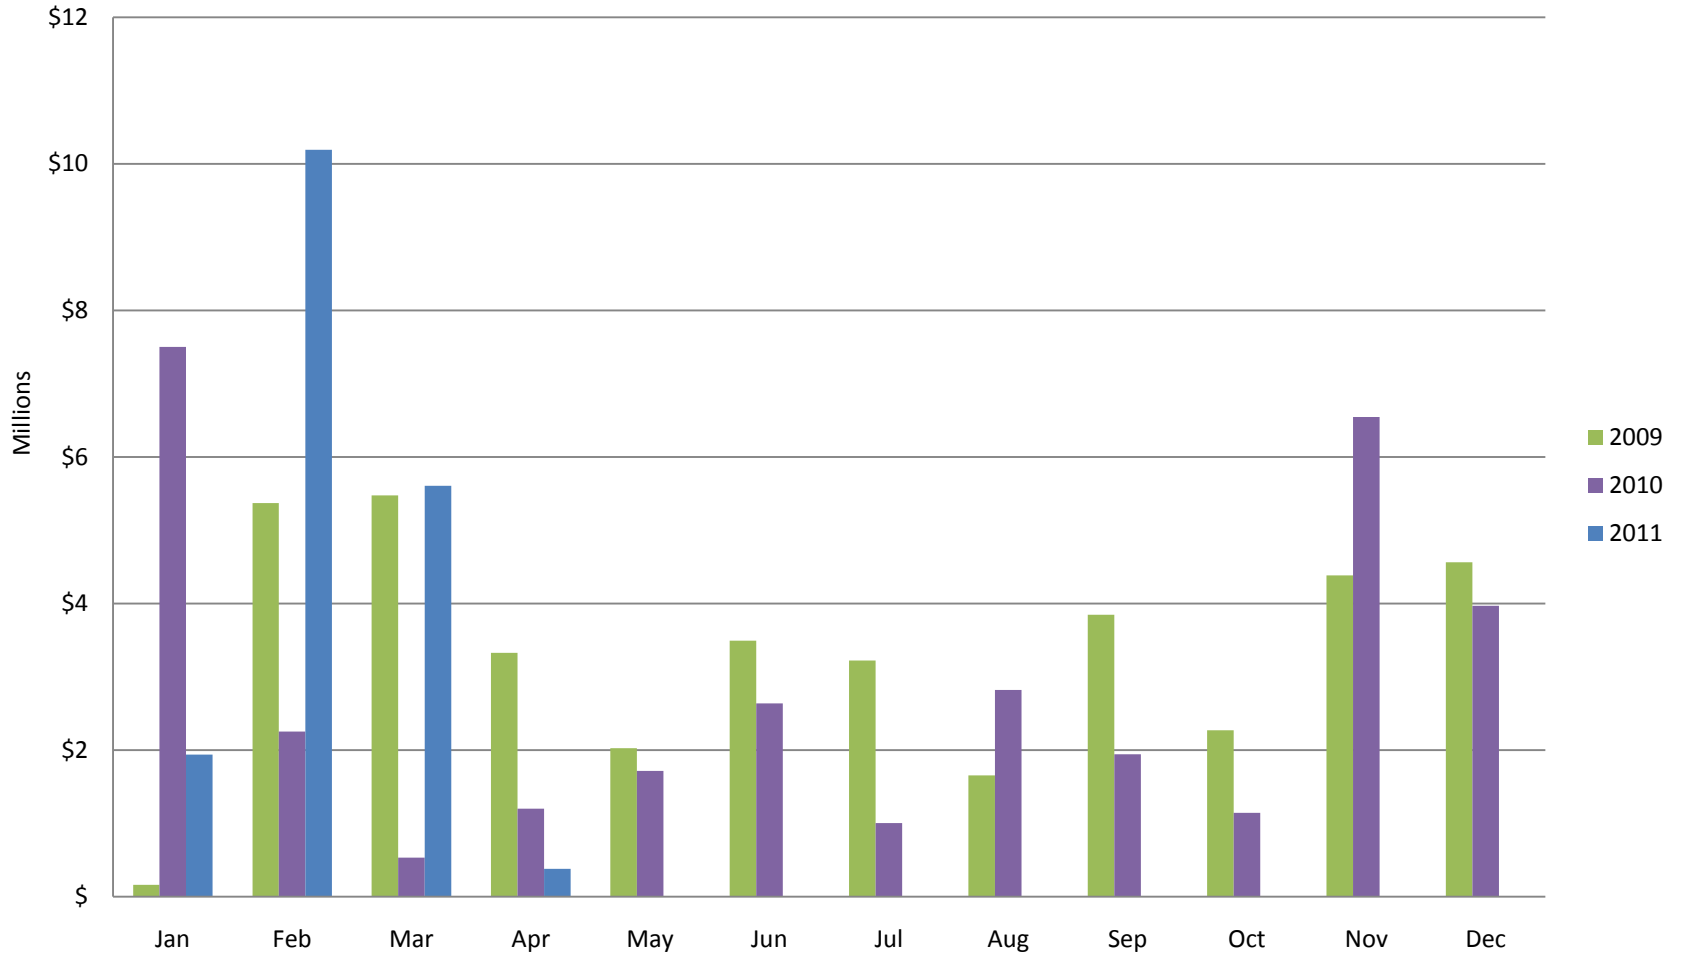

Whistler Phase I Condo Sales - Monthly #

Whistler Phase I Condo Sales - Monthly $