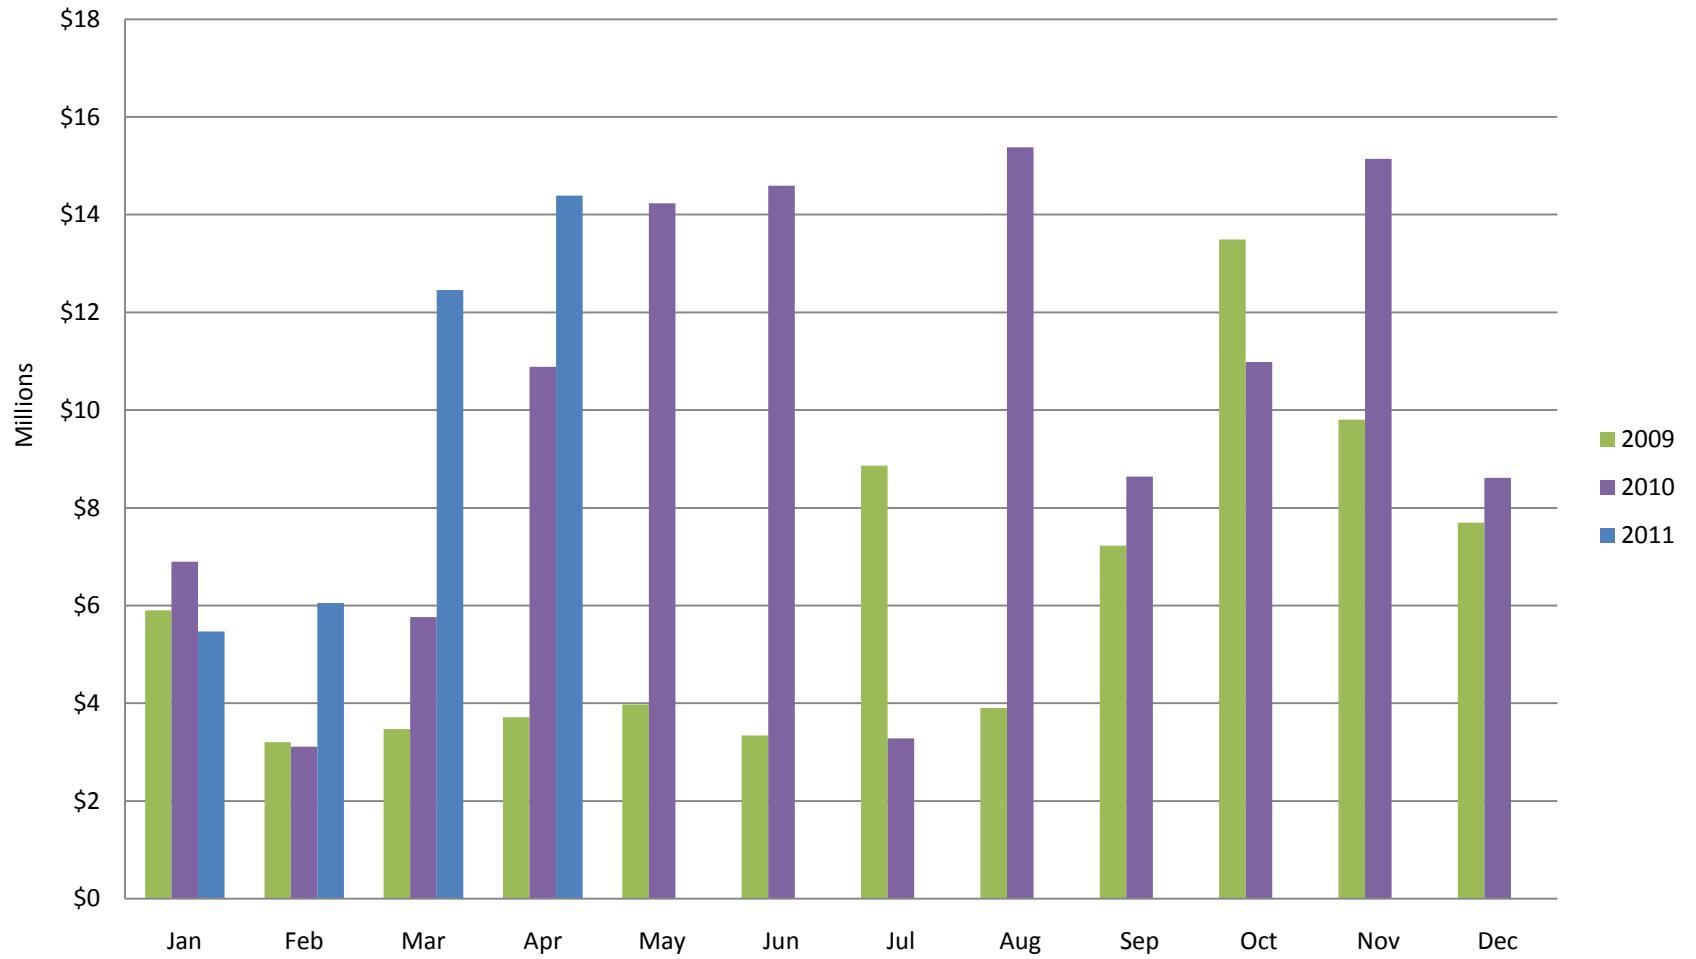

Whistler Townhouse Sales - Monthly $