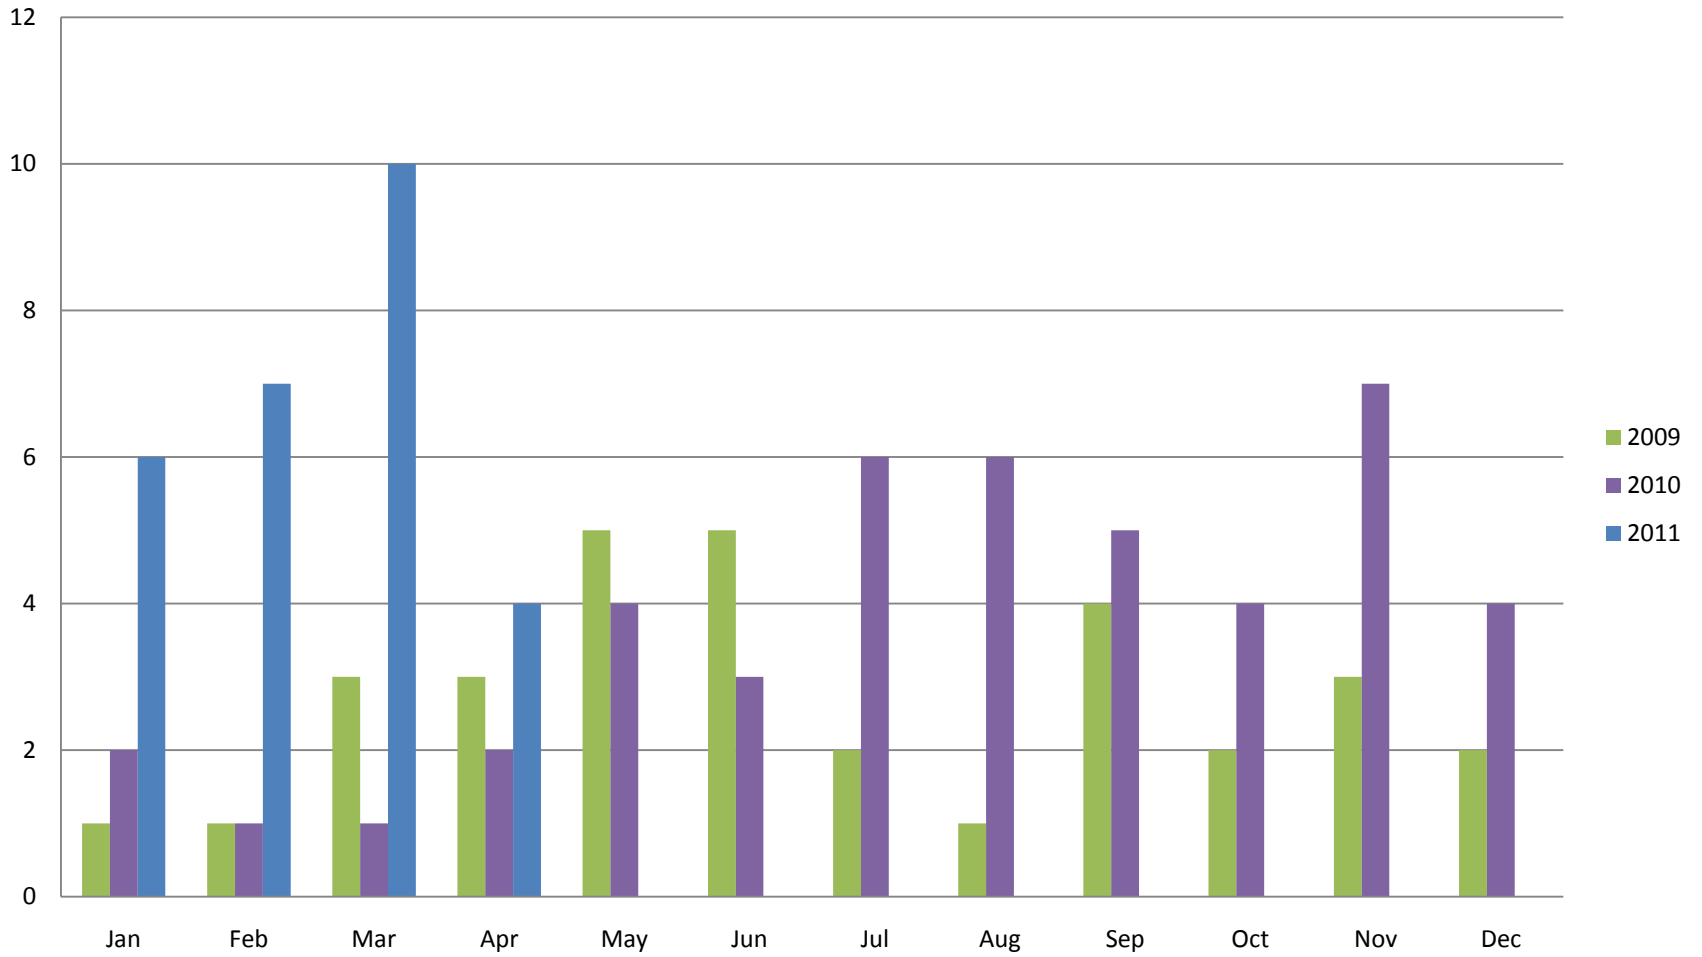

Whistler Lot Sales - Monthly \$

Whistler Lot Sales - Monthly

Whistler Phase I Condo Sales - Monthly \$

Whistler Phase I Condo Sales - Monthly #

Whistler Phase II Condo Sales - Monthly \$

Whistler Phase II Condo Sales - Monthly