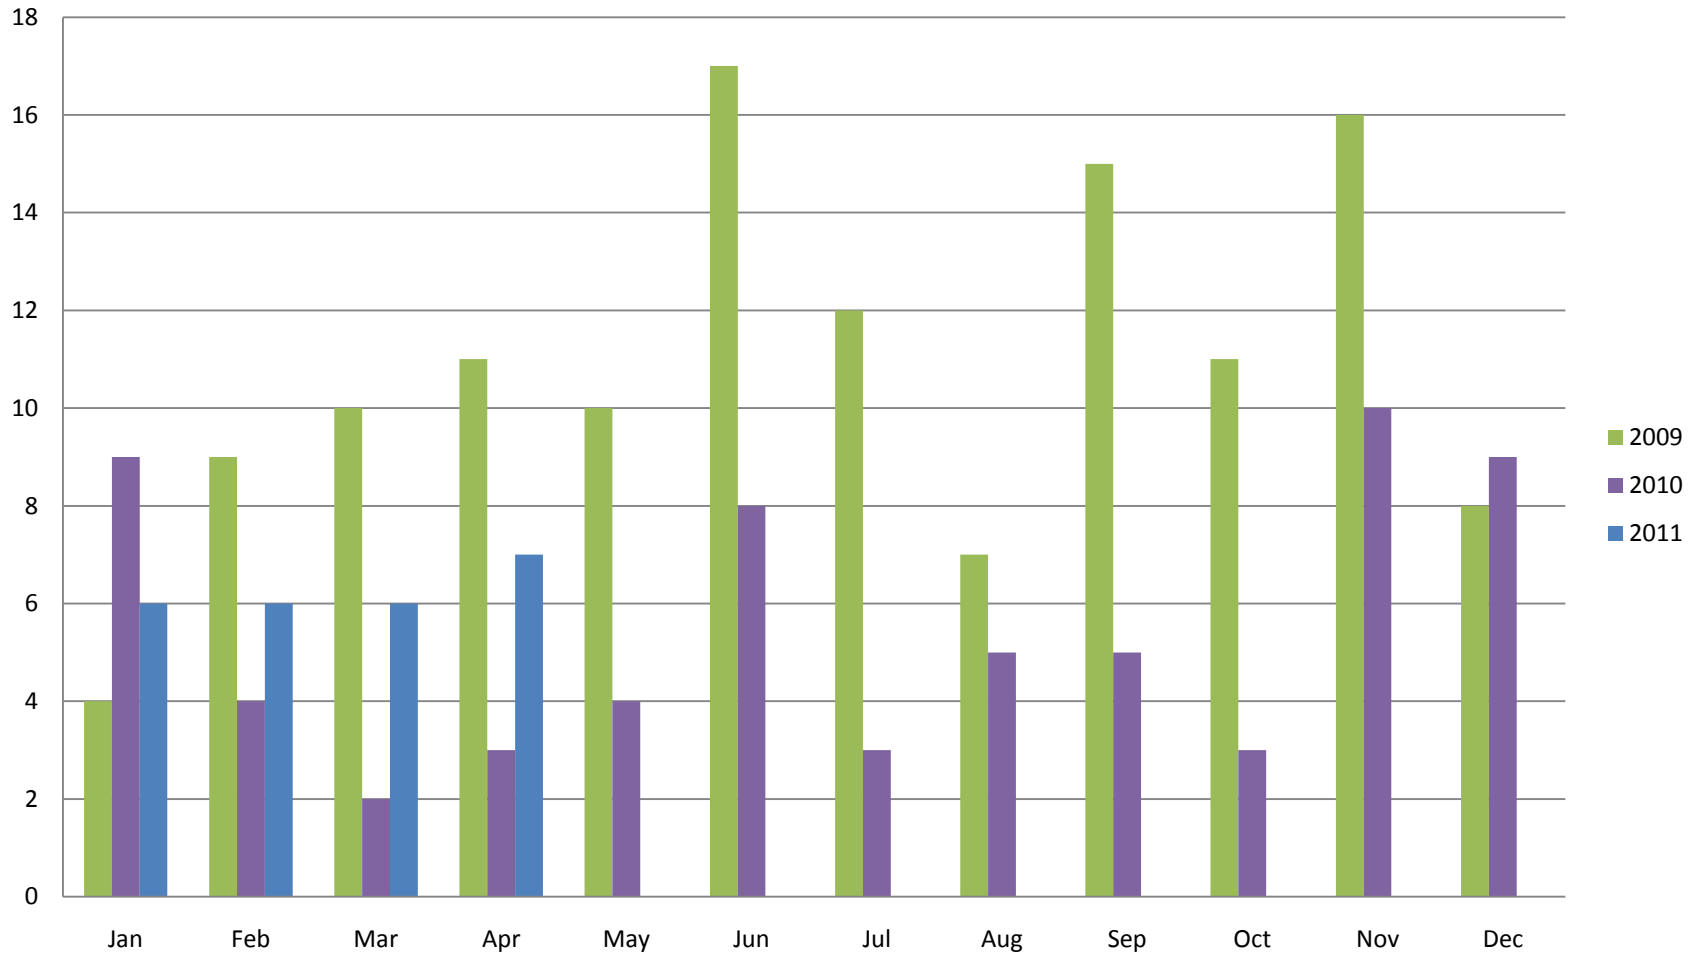

Whistler Lot Sales - Monthly \$

Whistler Lot Sales - Monthly

Whistler Phase I Condo Sales - Monthly \$

Whistler Phase I Condo Sales - Monthly #

Whistler Phase II Condo Sales - Monthly \$

Whistler Phase II Condo Sales - Monthly