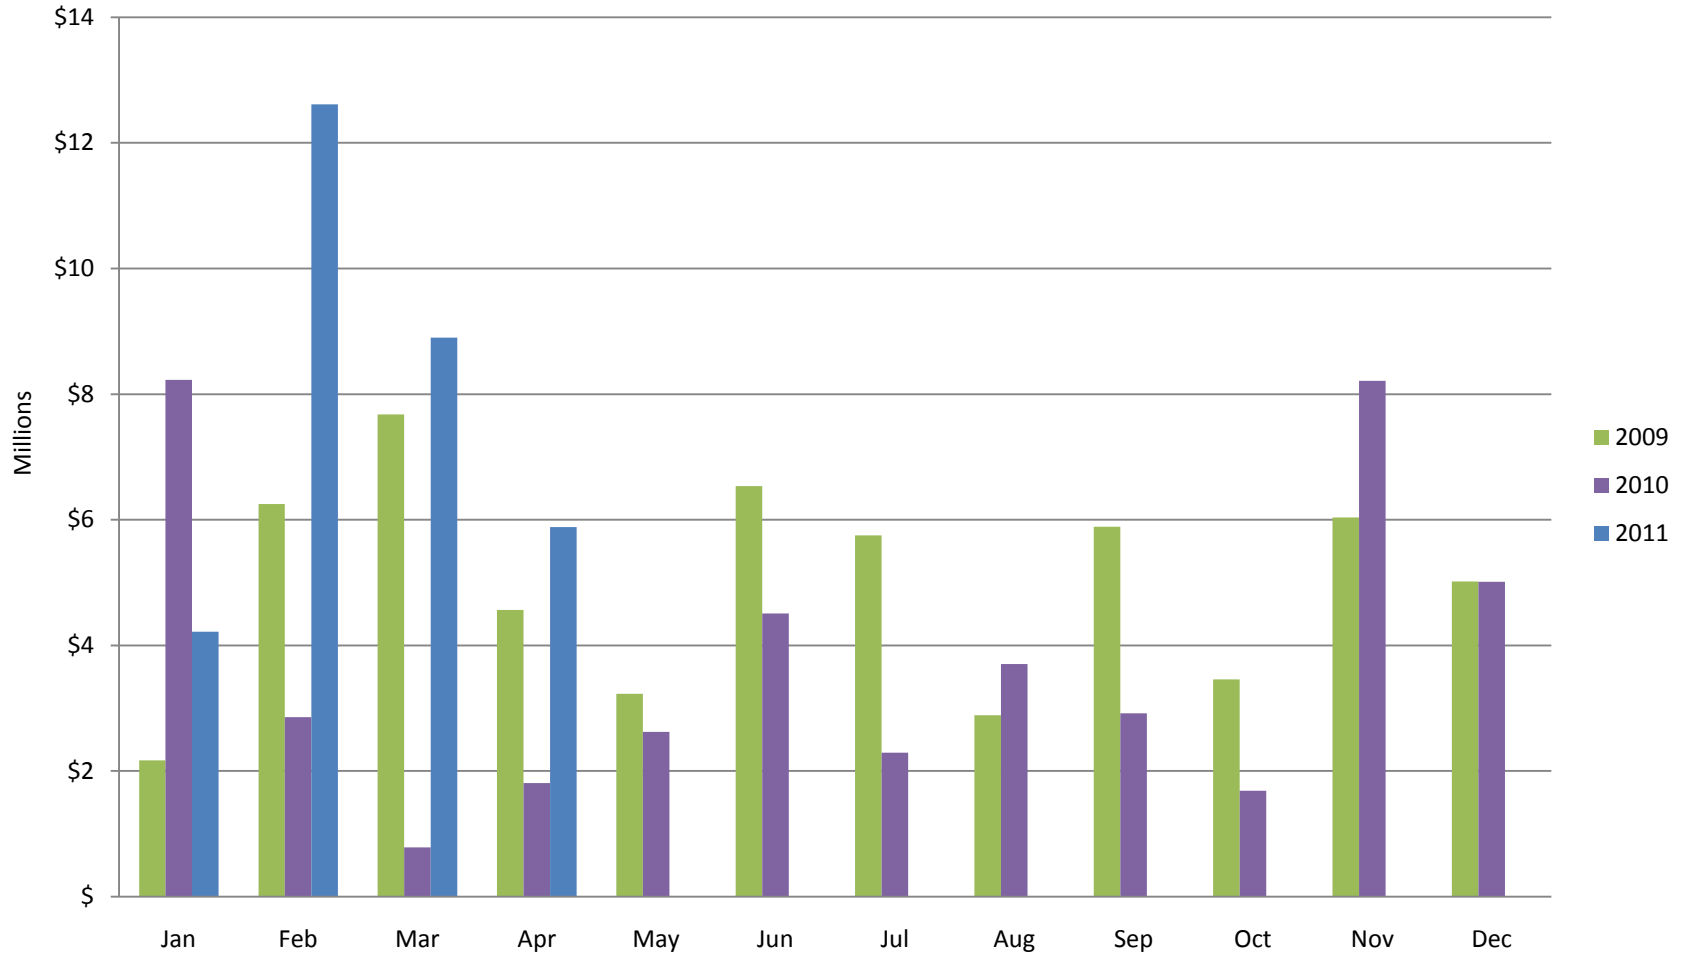

Whistler Condominium Sales - Monthly $