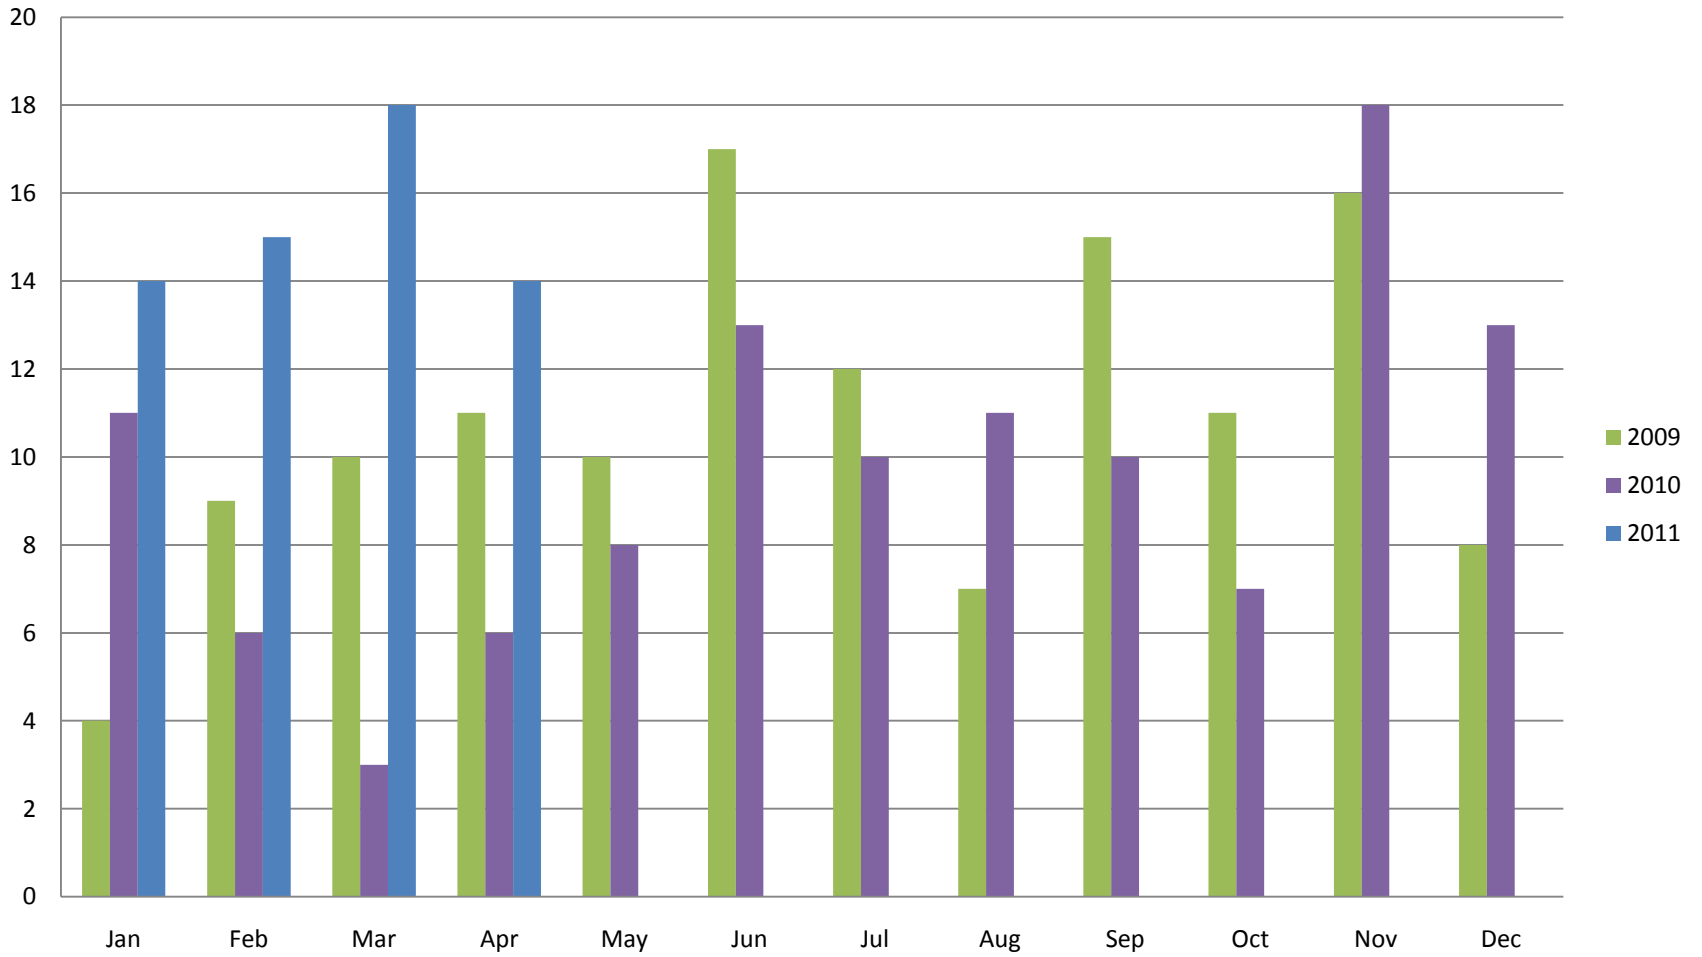

Whistler Condominium Sales - Monthly